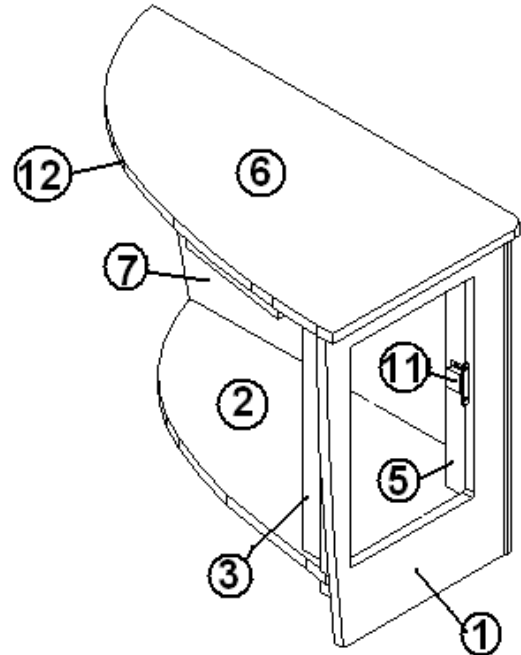

2013 FLYING CLOUD

FURNITURE, BEDROOM

Nightstand, 27' J-Queen Bedroom, Roadside

966868-09	Nightstand, LH
1. 966868-091	Panel, LH nightstand, 14.78 X 22.75
2. 966868-092	Panel, LH nightstand, 27.69 X 14.13
3. 966868-093	Panel, LH nightstand, 3 X 17.75
4. 966868-094	Panel, LH nightstand, 2.25 X 22.75
5. 966868-095	Panel, LH nightstand, 3 X 1.63
6. 966868-096	Panel, LH nightstand, 16.09 X 31.06
6. 966868-246	Panel, LH nightstand, 16.09 x 31.06, G. Night
7. 966868-097	Panel, LH nightstand, 28.84 X 22.75
8. 966868-098	Door, 7" X 15.31"
9. 382044	Pull, bar, brushed nickel
10. 381607	Hinge, Brass
11. 381228-01	Catch, grabber door
12. 801706-0014	Corner trim-90D 1" radius
201673	Reverse cove molding, white