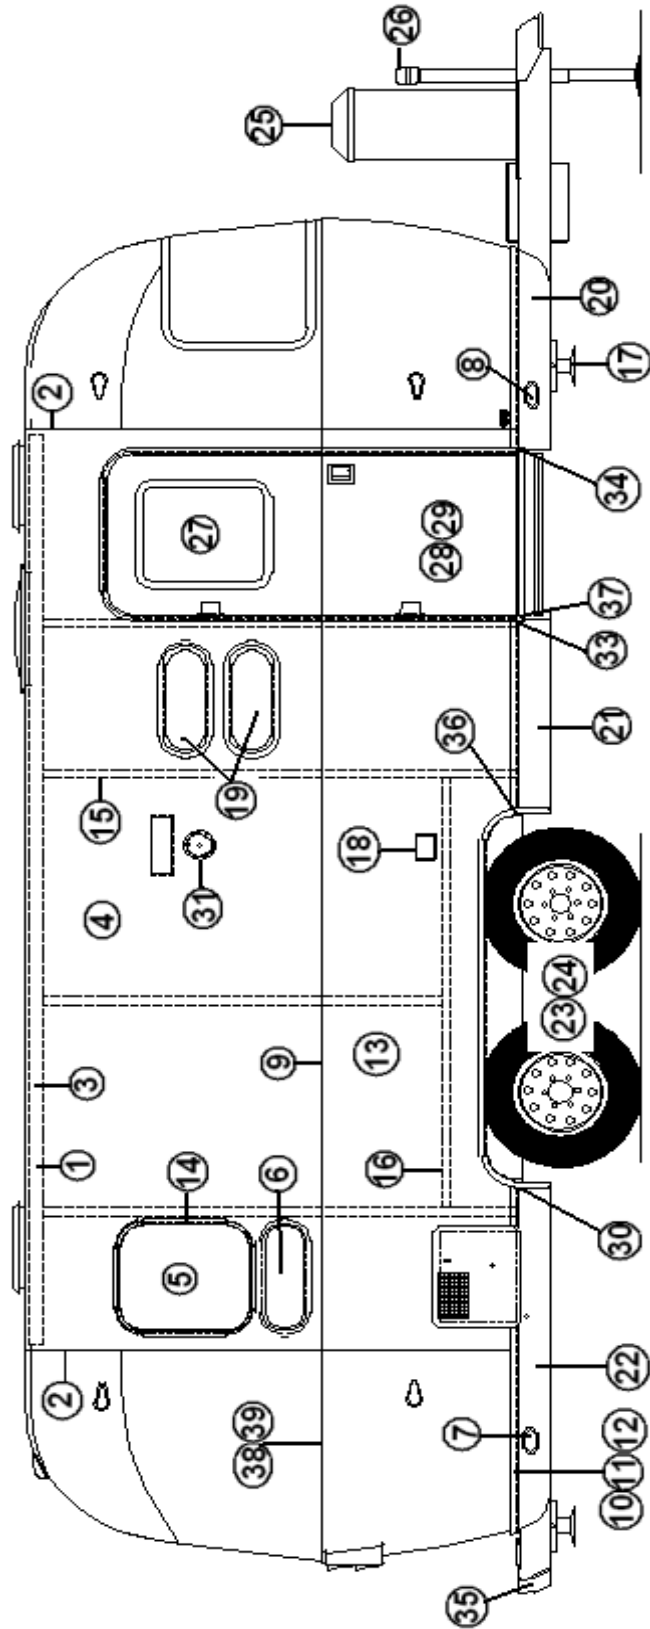

2013 FLYING CLOUD

Wall, Curbside, 23'D