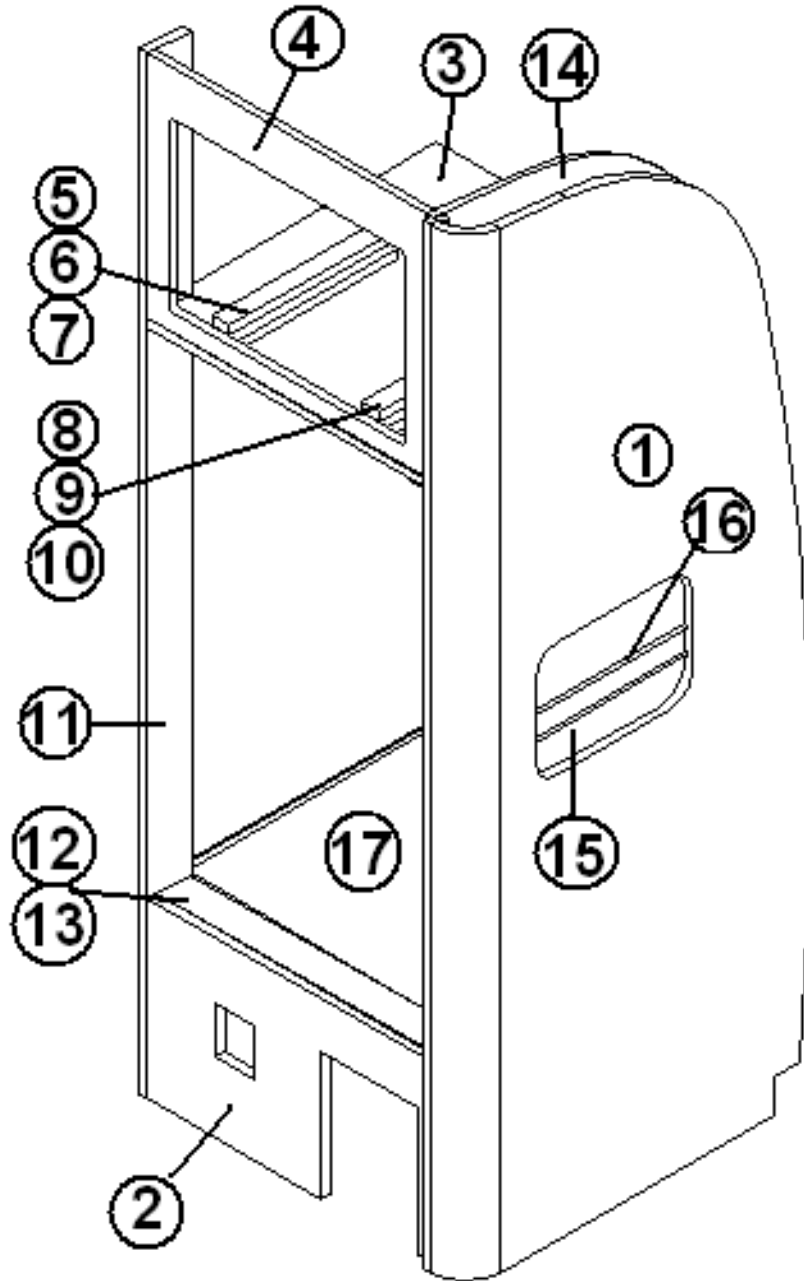

2013 FLYING CLOUD

FURNITURE, GALLEY

Refrigerator/Standard Microwave Cabinet, 23'

Part numbers are on the next page.