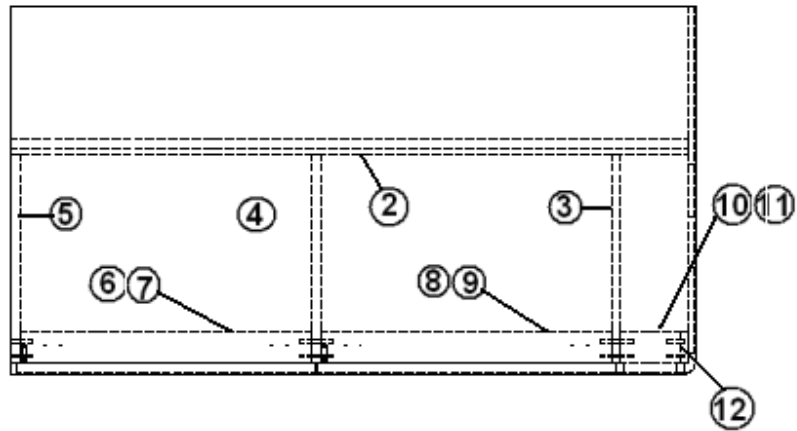

2013 FLYING CLOUD

FURNITURE, BEDROOM

TWIN BED ASSY, ROADSIDE, 28' TWIN

67856 Twin Bed Assy., Roadside

Parts Listed On Next Page

2013 FLYING CLOUD

FURNITURE, BEDROOM

TWIN BED ASSY, ROADSIDE, 28' TWIN

	967856	Twin Bed Assy., Roadside
1.	967856-1	Panel, 31" x 57.25"
2.	967856-2	Panel, 15.13" x 56.69"
3.	967856-3	Panel, 17.5" x 15.13"
4.	967856-4	Panel, 17.50" x 15.13"
5.	967856-5	Panel, 17.50" x 15.13"
6.	967856-6	Panel, 2.50" x 24.38"
7.	967856-7	Panel, 2.50" x 24.38"
8.	967856-8	Panel, 2.50" x 24.38"
9.	967856-9	Panel, 2.50" x 24.38"
10.	967856-10	Panel, 2.50" x 4.94"
11.	967856-11	Panel, 2.50" x 4.94"
12.	967856-12	Panel, 2.50" x 15.13"
13.	967856-13	Panel, 5.56" x 14.25"
14.	800025-01	Pine, 3/4" x 3/4"
15.	381607	Hinge Assy., Grass Euro
16.	382044	Handle, Brushed Nickel
17.	967856-17	Door, Panel 25.00" x 14.25"
18.	381228-01	Grabber Door Catch
19.	203419	Storage Box 23"L x 16.75"W x 11.88"
20.	801706-0014	Corner Trim, 90 deg. 1", G. Alchemy
21.	365343-02	Edge banding .94", G. Alchemy
22.	967856-22	Panel, 29.30" x 15.13"
23.	381607-04	Hinge Screw, Grass #6 x 5/8" FHP
24.	345001-08	Machine Screw #8-32 x 1"
25.	967856-25	Door, 25.00" x 14.25"