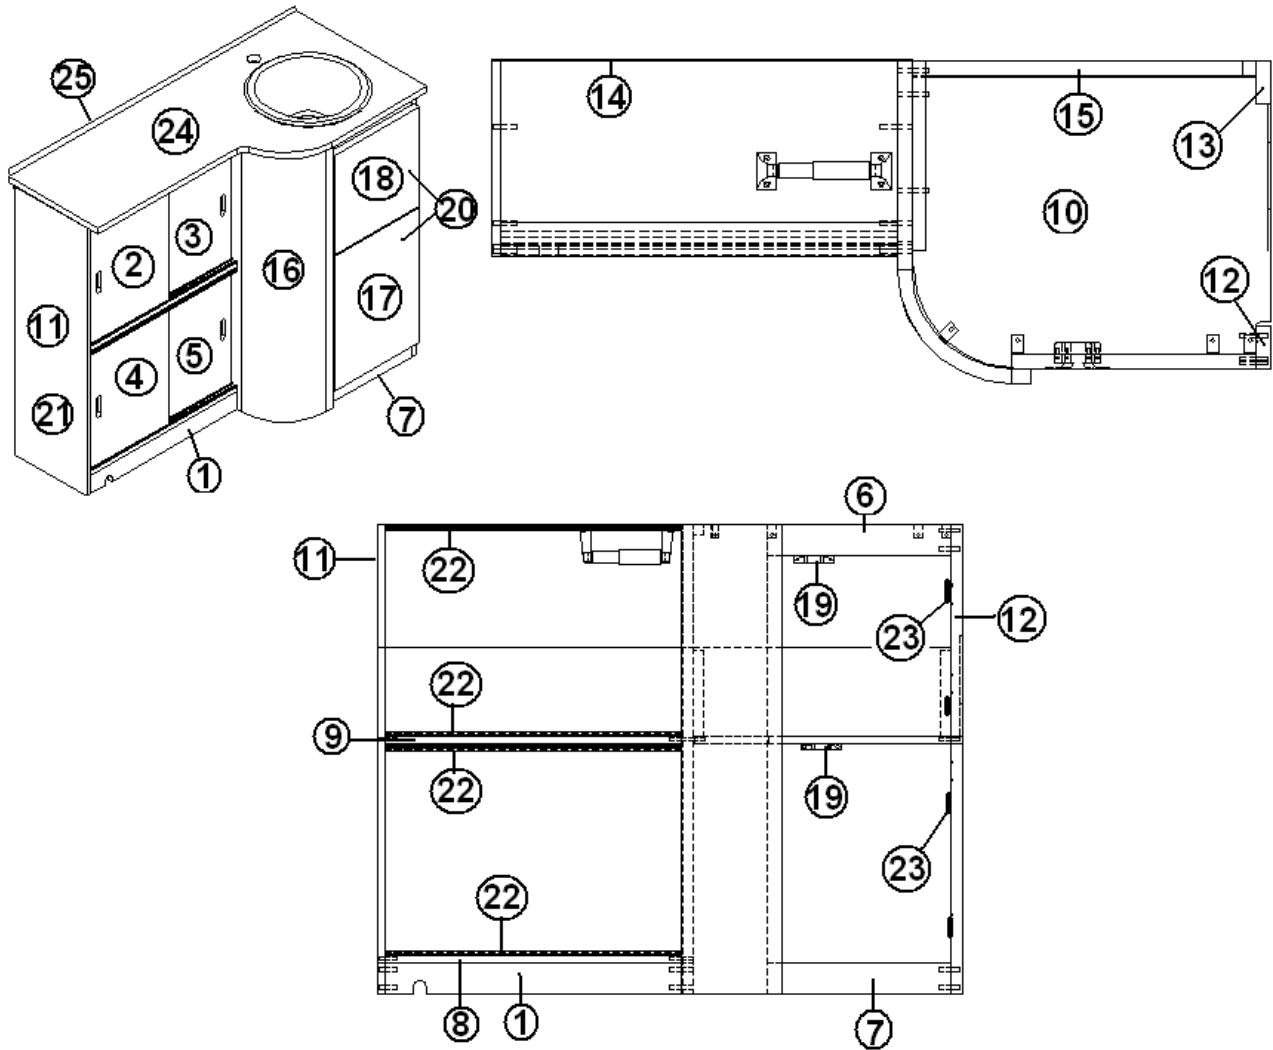

2013 FLYING CLOUD

FURNITURE, BATH

Lavatory Cabinet, 27'

Part Numbers on The Next Page