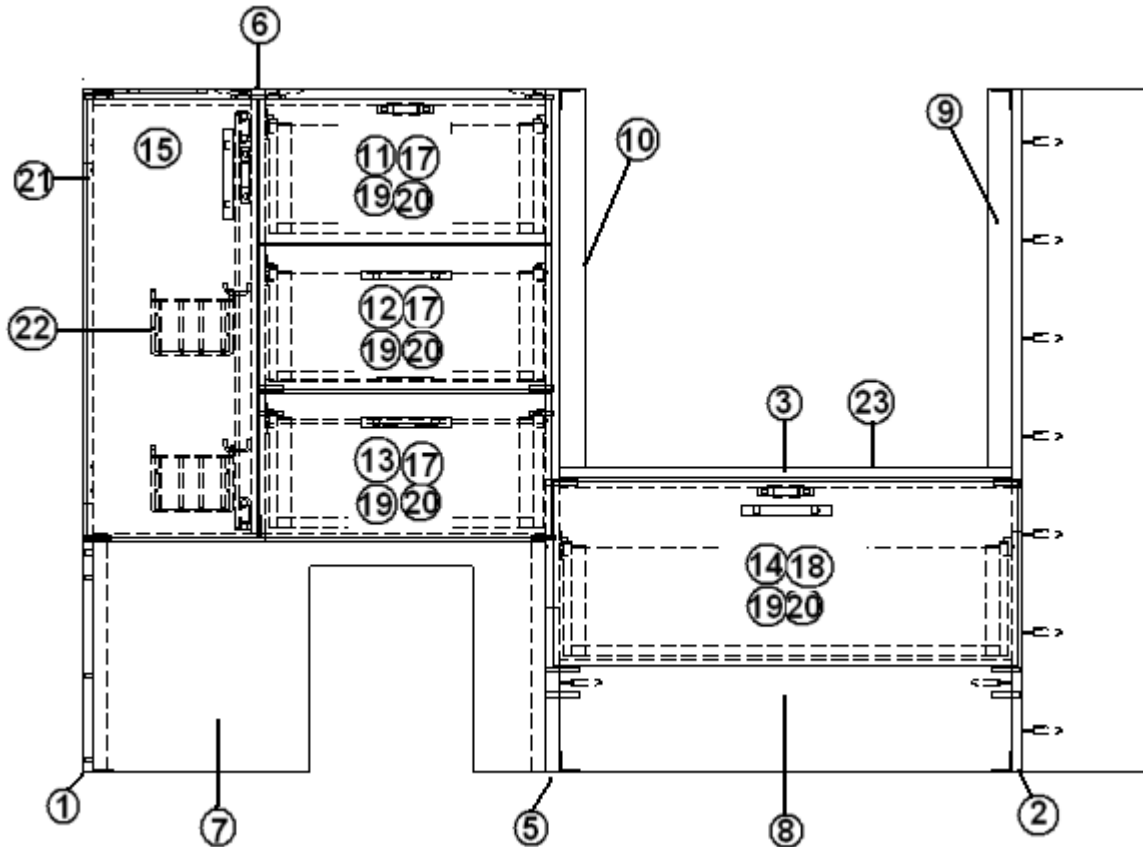

2013 FLYING CLOUD

FURNITURE, LOUNGE

Lounge Locker Assy., 30' Bunk

	967906	Lounge Locker Assy.
1.	967906-1	Panel 12.5" x 70.75"
2.	967906-2	Panel 5" x 22.75"
3.	967906-3	Panel 5" x 22.75"
4.	967906-4	Panel 3.75" x 13.75"
5.	967906-5	Panel 8.50" x 22.75"
6.	967906-6	Panel 2.25" x 22.75"
7.	967906-7	Panel 2.25" x 22.75"
8.	967906-9	Panel 3" x 70.75"
9.	967906-10	Panel 13.18" x 13"
10.	967906-11	Panel 13.18" x 13"
11.	967906-12	Panel 13.18" x 13"
12.	967906-13	Panel 13.18" x 13"
13.	801786-0414	Door Rad. Foam 15.25" x 23.13"
14.	115085	Angle Aluminum, Rooflockers
15.	800507-02	Lauan 1/4" 4' x 8"
16.	967906-26	Panel, 22.75" x 3.62"
17.	967906-28	Panel, 2.56" x 22.75"
18.	967906-33	Panel, 22.75" x 3.75"
19.	512577	Bushing, Strain Relief
	381840-01	Hinge, Overhead Spring LH
	381840-02	Hinge, Overhead Spring RH

2013 FLYING CLOUD

FURNITURE, GALLEY

Galley 20', Forward Base

Parts Listed on Next Page