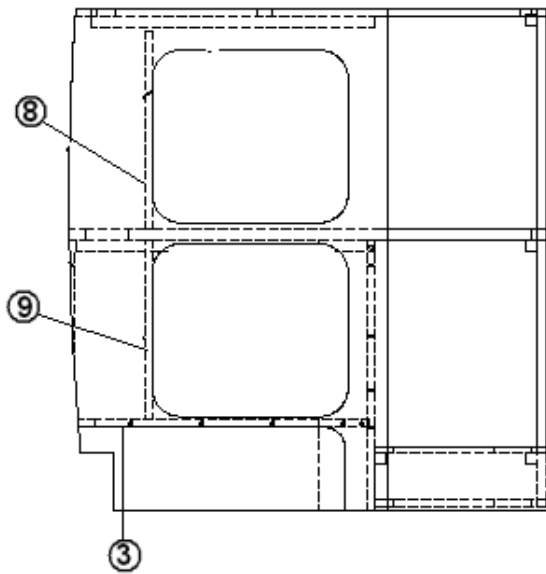

2013 FLYING CLOUD

FURNITURE, GALLEY

Galley, 23' D, Forward Section

Parts Listed on Next Page