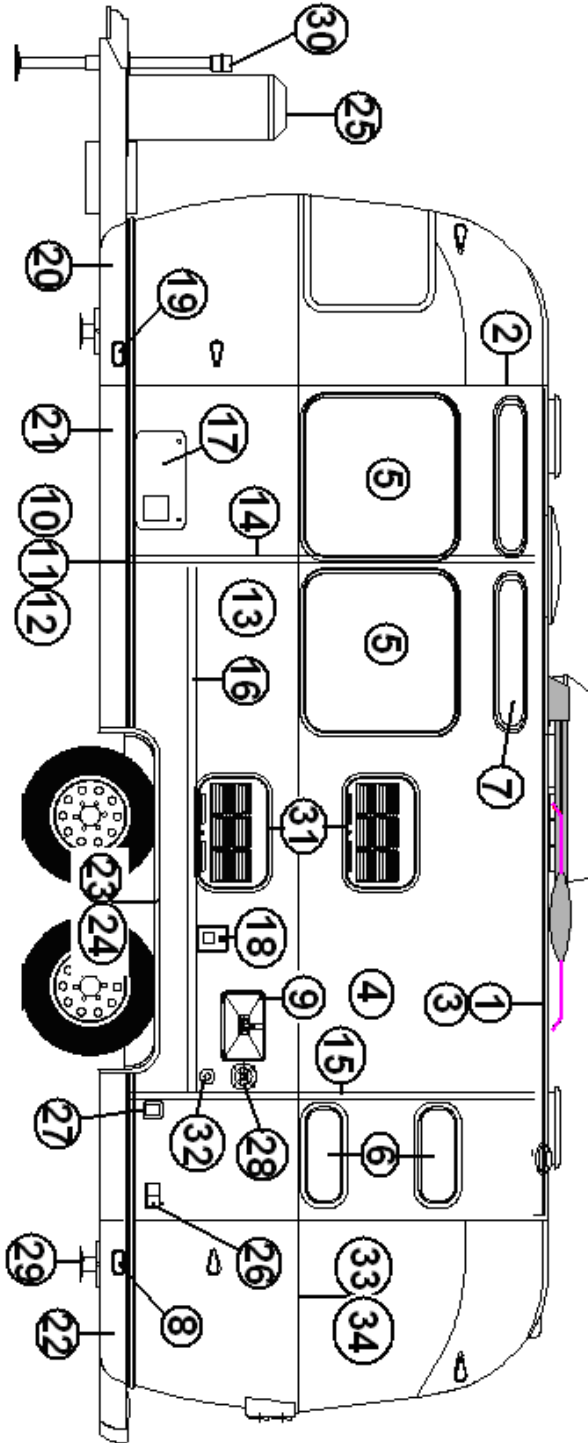

2013 FLYING CLOUD

EXTERIOR BODY

Wall, Roadside, 23'D

Part Numbers on the next page