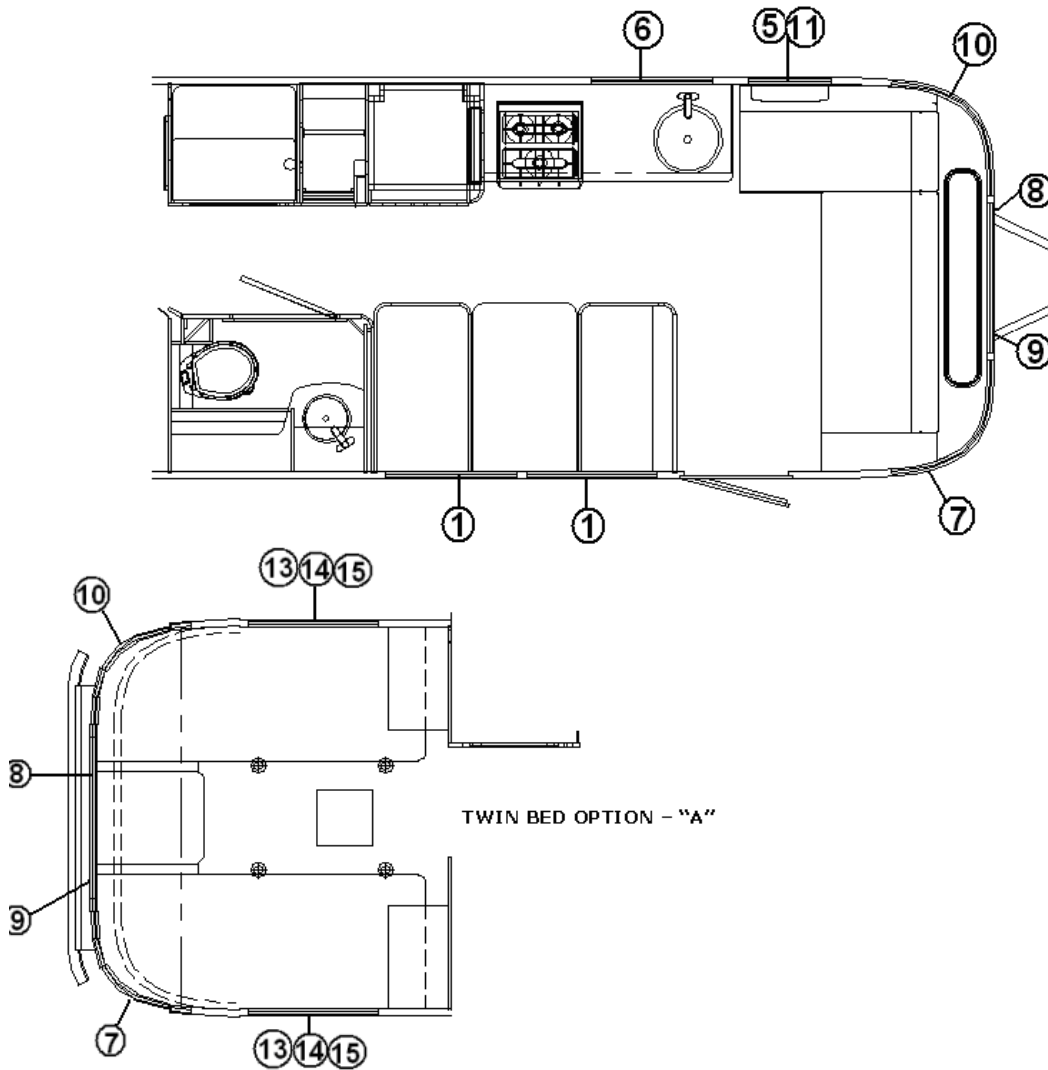

2013 FLYING CLOUD DRAPES/BLINDS/VALANCES

Drapes/Blinds 28' TWIN

Parts Listed on Next Page