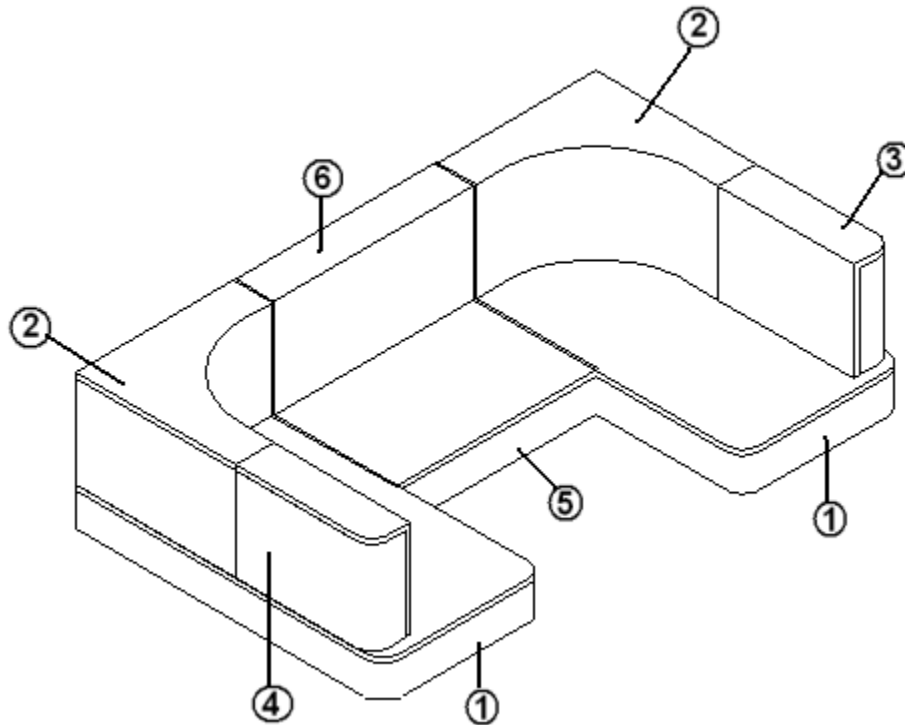

2013 FLYING CLOUD

UPHOLSTERY/FOAM/MATTRESS

Kit, Foam, Ultra Leather, U Dinette, 30' Bunk

704013B U-Dinette Cushions, Ultra leather, Black
704013G U-Dinette Cushions, Ultra leather, Gold
704011 Kit, Foam Only, U Dinette

Parts Listed on Next Page