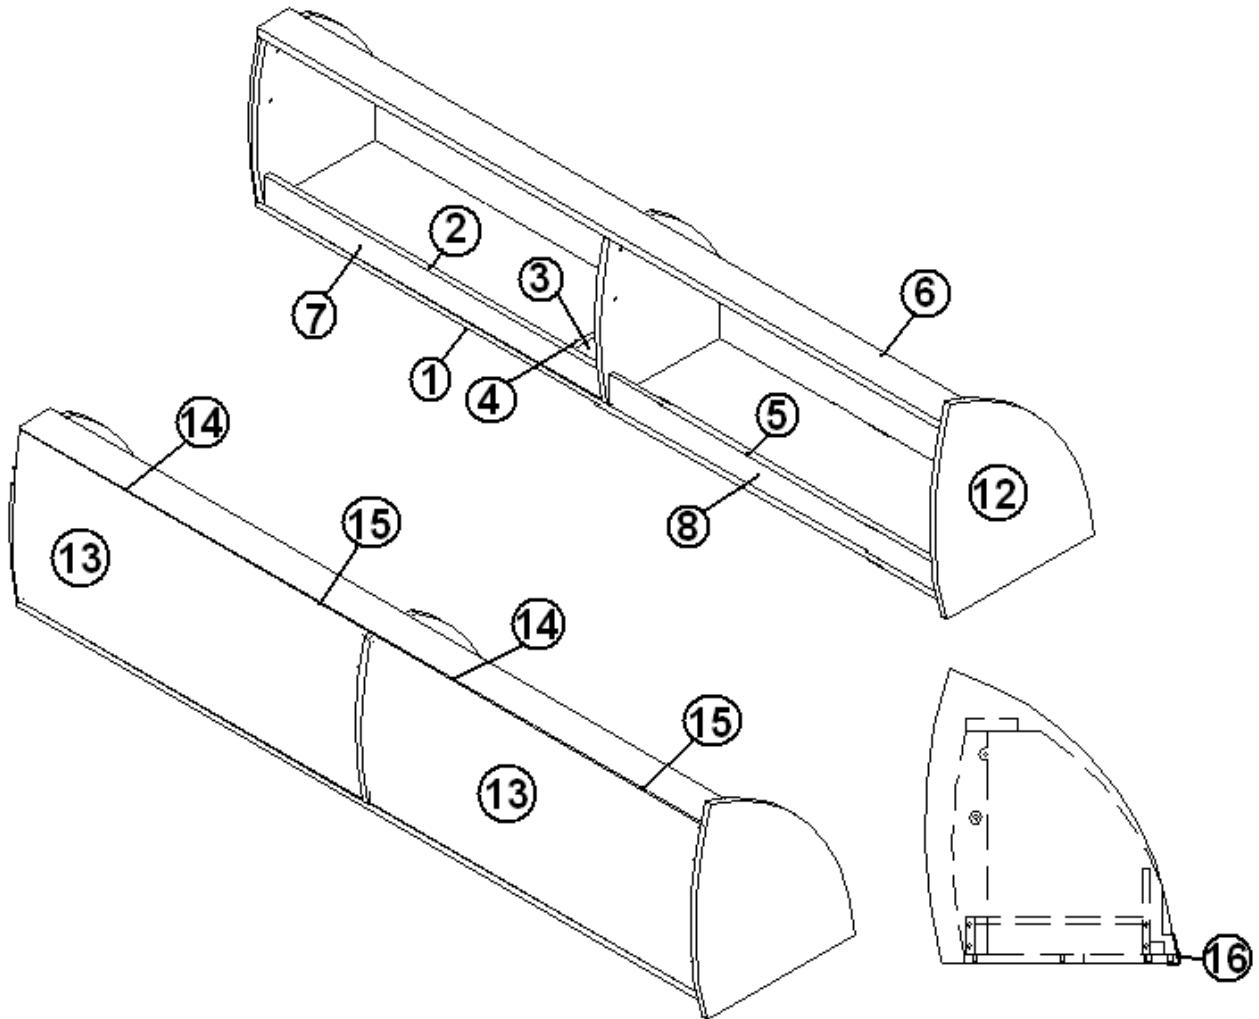

2013 FLYING CLOUD

FURNITURE, GALLEY

Roof Locker, Galley 28' W

Part Numbers on next page