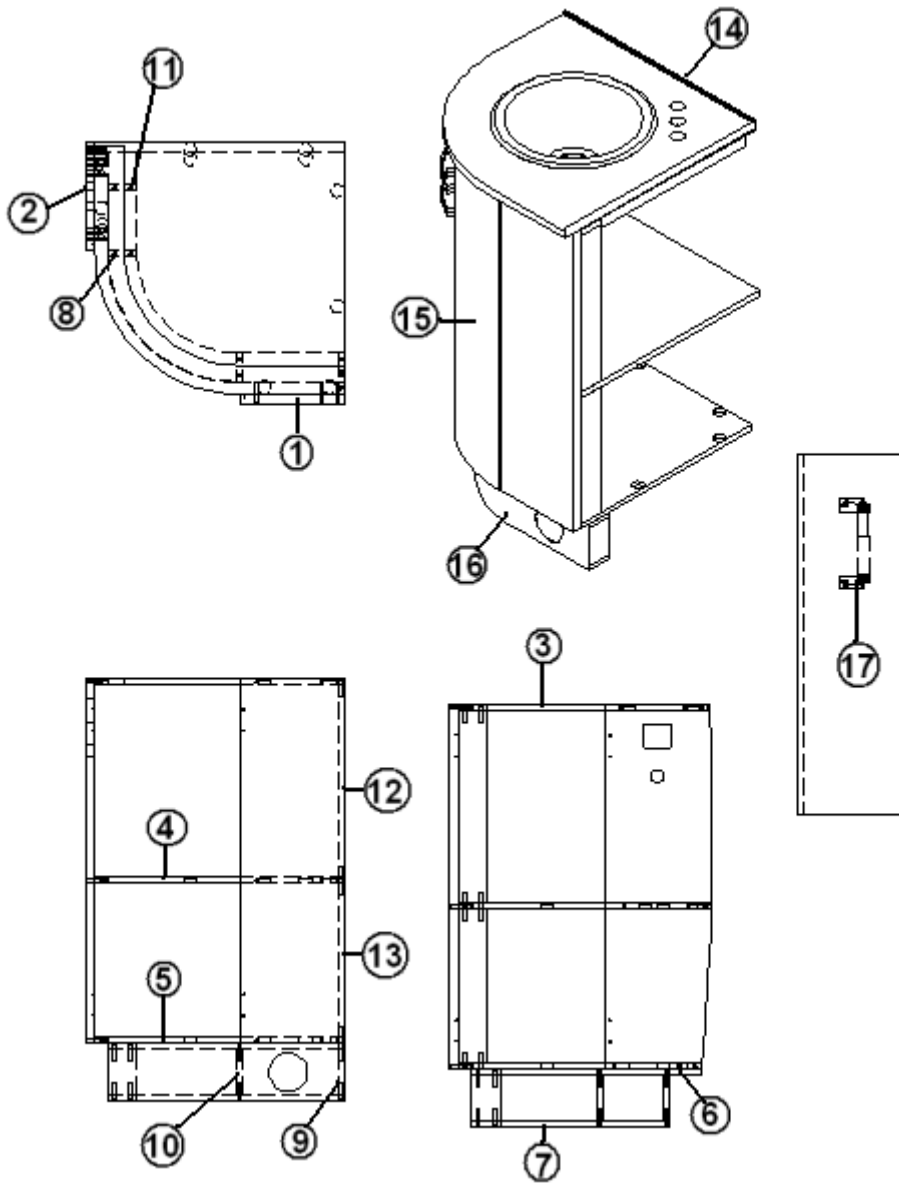

2013 FLYING CLOUD

FURNITURE, BATH

Lavatory Cabinet, 30" BUNK

Parts Listed on Next Page

2013 FLYING CLOUD

FURNITURE, BATH

Lavatory Cabinet, 30' BUNK

	967928	Lavatory Cabinet Assy.
1.	967928-1	Panel, Lavy 8.06" x 28.5"
2.	967928-2	Panel, Lavy 8.4" x 28.5"
3.	967928-3	Panel, Lavy 19.38" x 19.38"
4.	967928-4	Panel, Lavy 19.38" x 19.63"
5.	967928-5	Panel, Lavy 19.38" x 18.88"
6.	967928-6	Panel, Lavy 18.38" x 17.88"
7.	967928-7	Panel, Lavy 18.38" x 15.38"
8.	967928-8	Panel, Lavy 2.25" x 3.5"
9.	967928-9	Panel, Lavy 2.25" x 3.5"
10.	967928-10	Panel, Lavy 2.25" x 3.5"
11.	967928-11	Panel, Lavy 2.25" x 3.5"
12.	967928-12	Panel, Lavy 2.25" x 15.00"
13.	967928-13	Panel, Lavy 2.25" x 12.00"
14.	967927	Lavy Top Assembly
14.	967927-241	Lavy Top Assembly, G. Night Opt.
15.	801788-0114	Door, Plyfoam Alchemy 9.18" x 28.25"
16.	115438-05	Toekick, Aluminum
17.	380034	Toilet Paper Holder
	382044	Handle, Brushed Nickel
	381607	Hinge Assy., Grass Euro
	381808	Bracket, Face Mount Hinge
	381228-01	Catch Grabber Door
	382057	Knockdown 8MM #16289B
	382057-04	Cap, Knockdown, white
	320151	Screw #6 x 3/4" Round Washer
	345001-08	Machine Screw #8-32 x 1"
	320006	Screw, Sheet metal 8 x 3/4" BH Phil