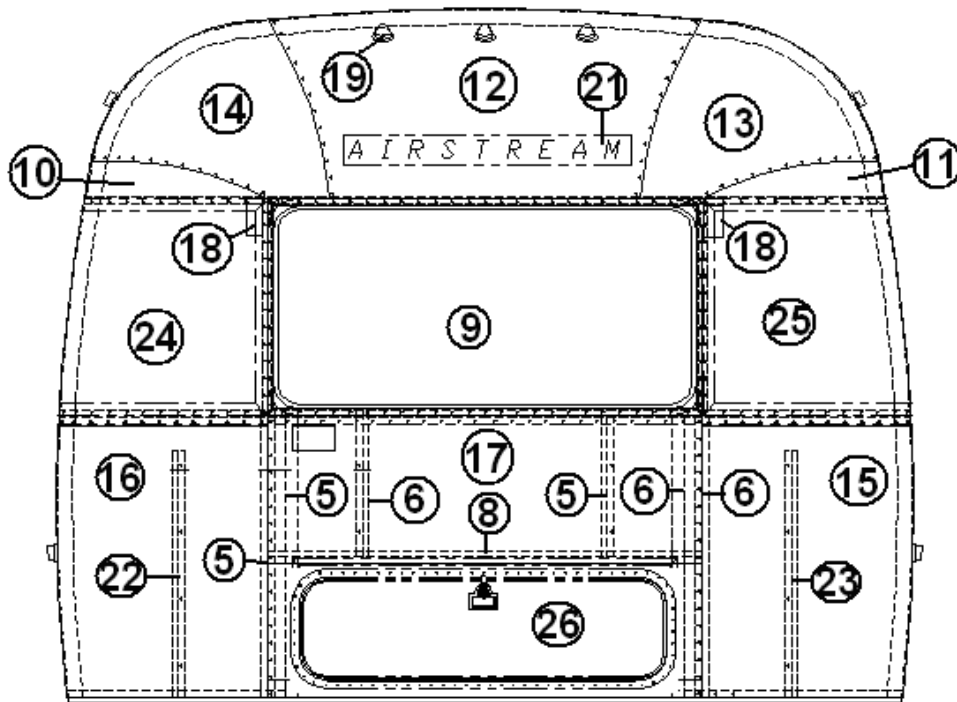

2013 FLYING CLOUD

EXTERIOR SHELL

Front End Shell, 27' Front Bed

Part Numbers are on the Next Page