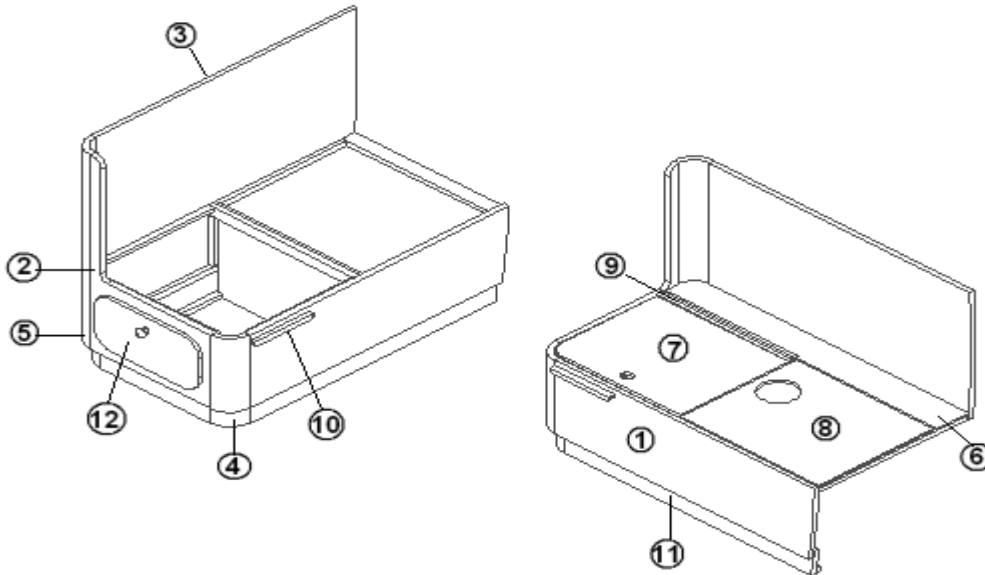

2013 FLYING CLOUD

FURNITURE, GALLEY

Seat Assy., Left Hand, Dinette, Fabric & Leather, 30'

967665	SEAT ASSY-LH DIN FABRIC 30 FC
967665-01	SEAT ASSY., LH DINETTE, LEATHER
967665-02	SEAT ASSY., LH DINETTE, UL, BLACK
1. 801351	LITE PLY-18MM (.75") 39.58 X 11.25
2. 801351	LITE PLY-18MM (.75") 18.25 X 29.75
3. 801351	LITE PLY-18MM (.75") 39.89 X 29.75
4. 801345	RAD.PLYWOOD 3"X 10.25
5. 801345	RAD.PLYWOOD 3"X 29.75
6. 800507-03	LAUAN,3/8"X 4'X 8'
7. 800507-03	LAUAN,3/8"X 4'X 8'
8. 800507-03	LAUAN,3/8"X 4'X 8'
9. 380458	HINGE-PIANO COPPER METALLIC BA
10. 800470-0014	STOP-HARDWOOD
11. 967663	TOEKICK, LH DIN SEAT
11. 967664	TOEKICK, RH DIN SEAT
12. 967661	DOOR ASSY-DIN SEAT RH/LH
12. 967661-01	DOOR ASSY, DIN SEAT, LEATHER
967662-02	Cover, RH Dinette Back, Inner, Ultra Lthr.
381796	Knob, hollow 1.25" Diameter
703917G	Kit, dinette cushion, leather, Gold
703917B	Kit, dinette cushion, leather, Black