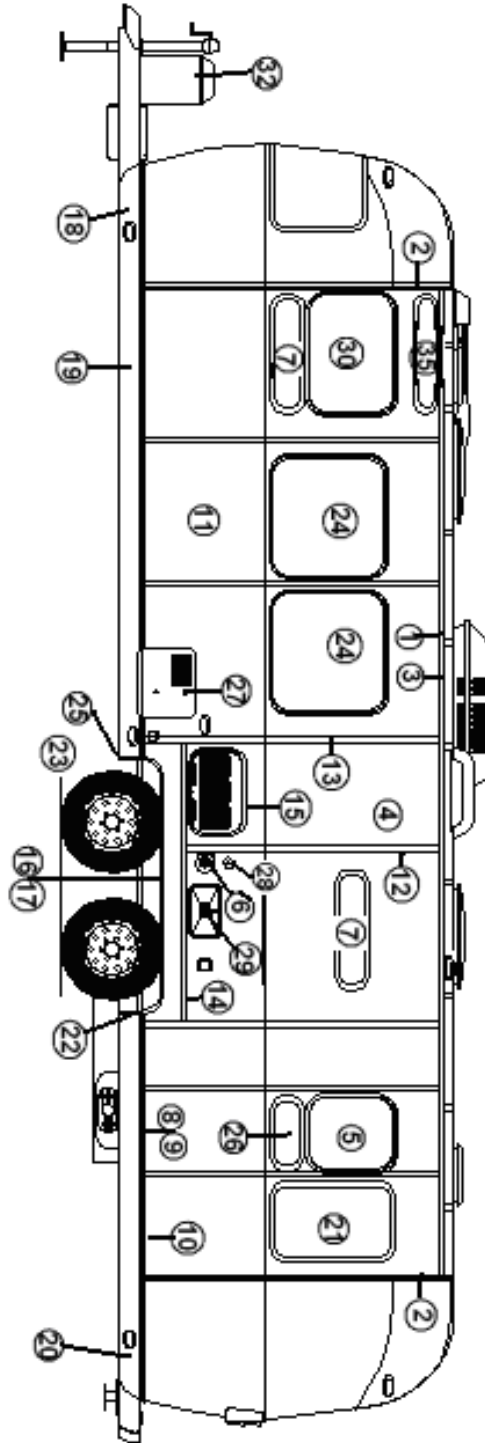

2013 FLYING CLOUD

EXTERIOR BODY

WALL, ROADSIDE, 30'

Parts Listed on Next Page