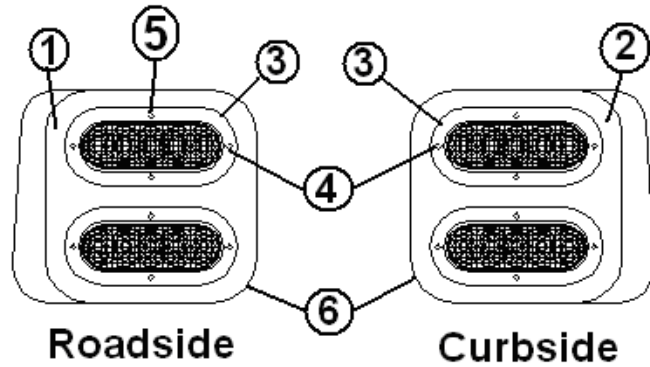

2013 FLYING CLOUD

ELECTRICAL, 12 VOLT

Tail Light Assembly

952929-01	Taillight assembly, LED, RS
952929-02	Taillight assembly, LED, CS
1. 511664-01	Taillight casting, RS
2. 511664-02	Taillight casting, CS
3. 512425	6" oval, LED taillight, Kit
4.	Trim ring, Part of Kit
5. 345473	Screw, #6 X 3/4", Stainless Steel
6.	Gasket, taillight bezel (Part of 512425 Kit)
7. 115073-01	Bracket, RS taillight
8. 115073-02	Bracket, CS taillight
9. 115074	Bracket, center taillight
345418	Screw, #6 X .75", S.S.
345419	Screw, #6 X 1", S.S.
203386-01	Pocket, Inner Taillight, LH
203386-02	Pocket, Inner Taillight, RH