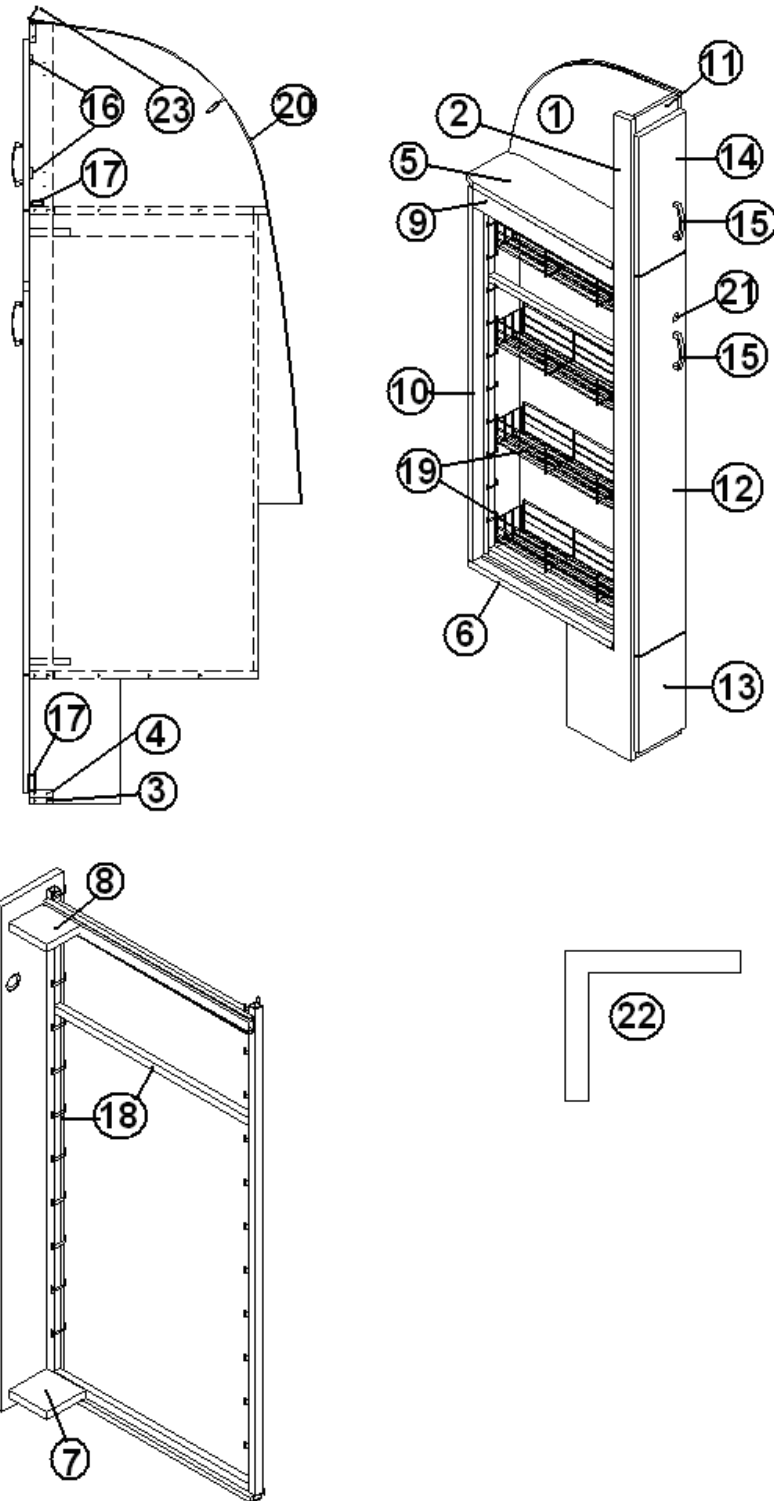

2013 FLYING CLOUD

FURNITURE, GALLEY

Pantry, 23' Front Bed

Part numbers are on the next page.