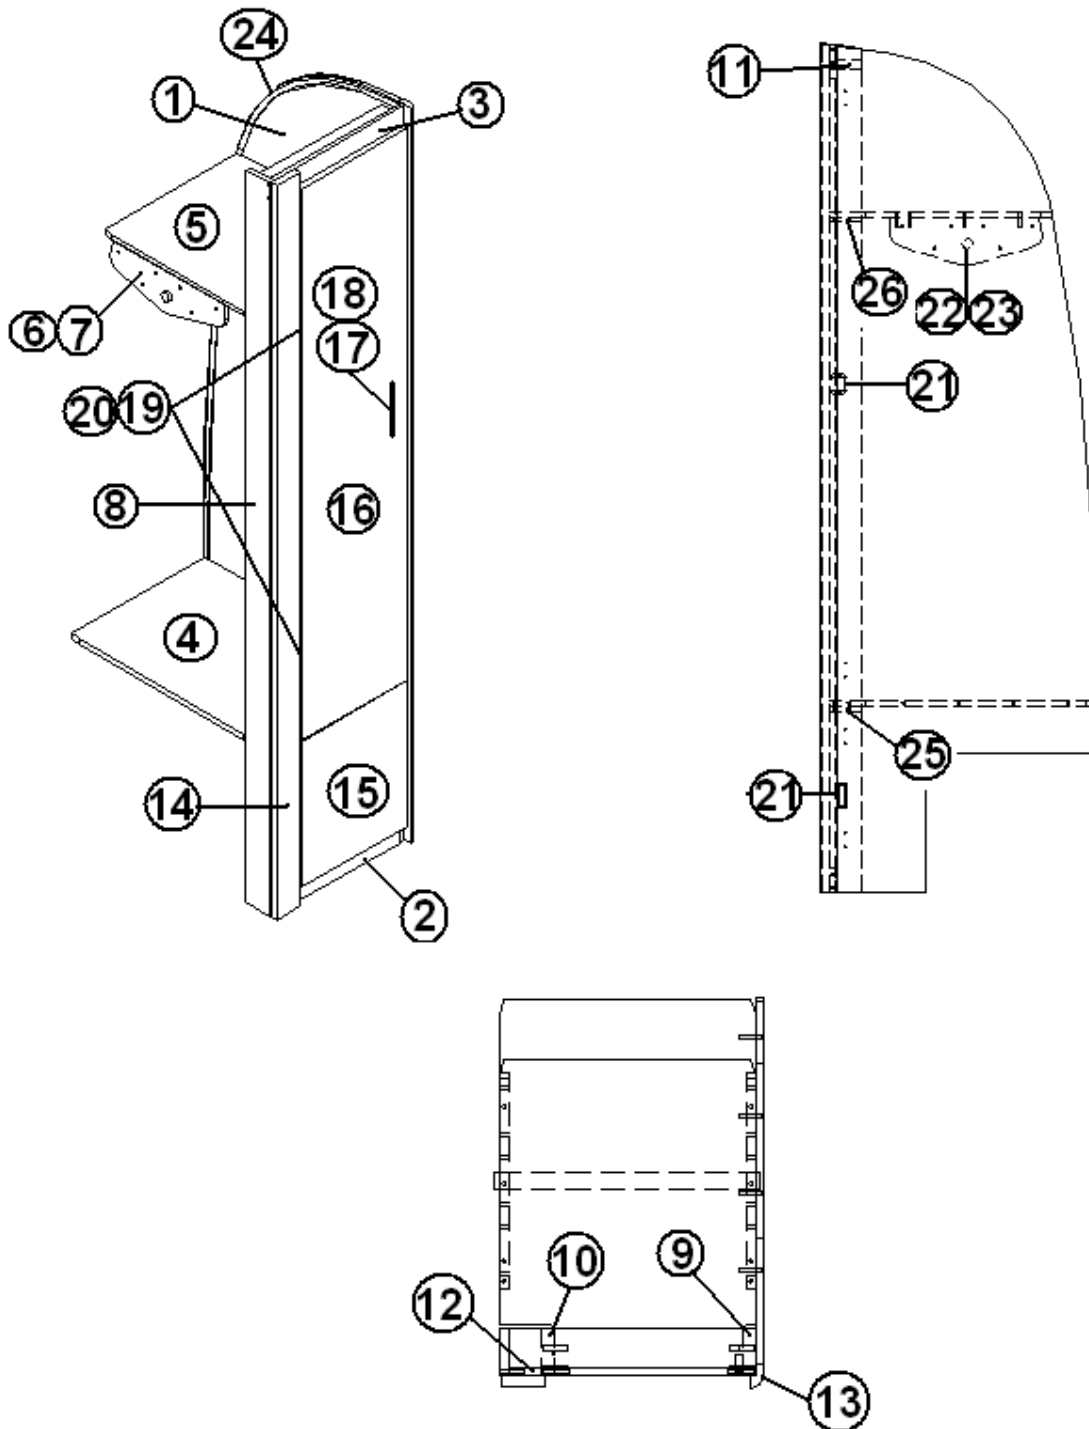

2013 FLYING CLOUD

FURNITURE, BATH

WARDROBE ASSEMBLY, CURBSIDE, 23'D

Part Numbers are on the Next page