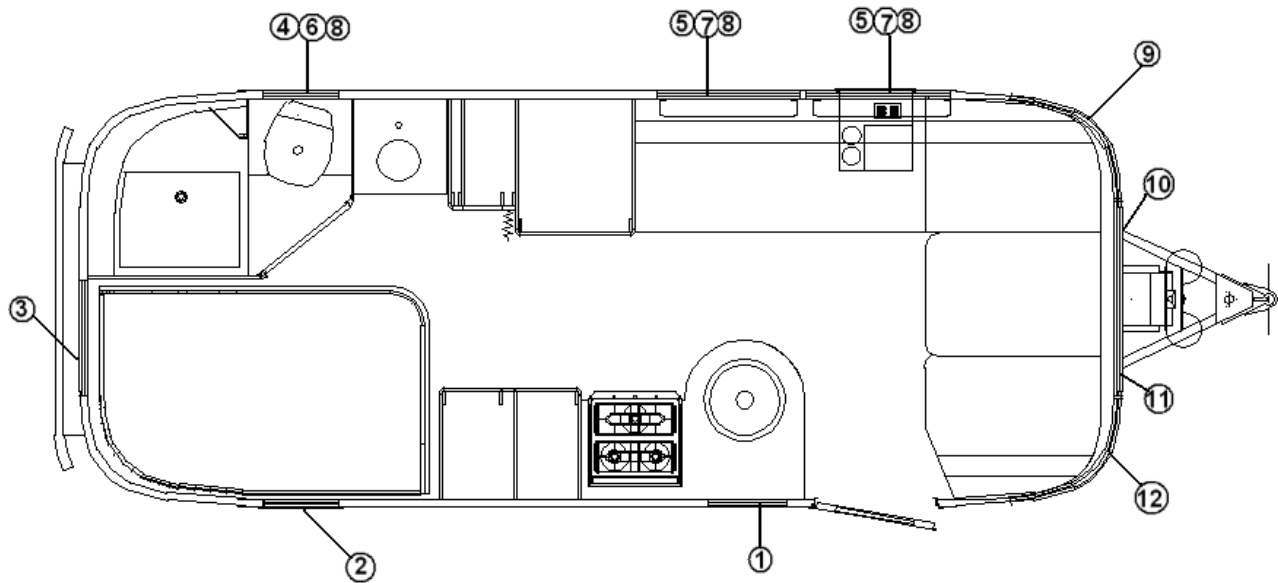

2013 FLYING CLOUD

DRAPES/BLINDS/VALANCES

Drapes/Blinds 23' D

1.	703191-04	BLIND MINI METAL 21X23 BRUSH ALUMINUM
2.	703191-13	BLIND BRUSHED ALUM. 18.75 X 32
3.	703191-15	BLIND BRUSHED ALUM 24.75 X 21L
4.	703191-08	BLIND, MINI-METAL 17.5W X 22 B
5.	703191-11	BLIND BRUSHED ALUM 29.5 X 29L
6.	801303-02	FASCIA BOARD- FWD
7.	801803-01	TOP-VALANCE 32"
8.	381898	SPACER-NYLON .166IDX.24ODX.25L
9.	998144-11	DRAPE-RS SIDE PANEL 37" X
10.	998144-12	DRAPE-RS FRT PANEL 23"X 25.5"
11.	998144-10	DRAPE-CS FRT PANEL 23"X 25.5"
12.	998144-09	DRAPE-CS SIDE PANEL 37" X 25.5