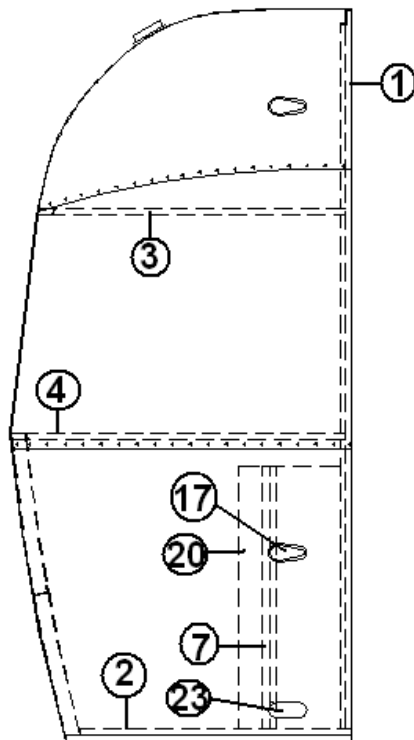

2013 FLYING CLOUD EXTERIOR SHELL

AFT END, 20'

Part Numbers are on the Next Page

2013 FLYING CLOUD

EXTERIOR SHELL

AFT END, 20'

	964513-09	Aft shell
1.	114994	End bow
2.	104463	Floor bow
3.	115480	Upper window bow
4.	104343	Lower window bow
5.	114505-01	Support, lower end, LH
6.	114505-02	Support, lower end, RH
7.	101315	Brace, vertical rear
8.	104408	Z-rib
9.	114888	Segment, center left
10.	114889	Segment, center right
11.	114892	Segment #25
12.	114890	Segment #26
13.	114891	Segment #27
14.	114894	Segment #28
15.	114895	Segment #29
16.	114880-201	Alum. Sheet, cut down to .040 x 19.0" x 51.0"
17.	512227	Light, clearance, red LED
18.	100679-01	Door assembly, side access
19.	372229	Window-21" X 28", egress, rear end
20.	114849-03	Aluminum sheet, gray
21.	952929-01	RS tail light assembly
22.	952929-02	CS tail light assembly
23.	500095	Red reflector, rectangular
24.	512455	License Plate Holder, black, LED
25.	101315-01	Support, lower end shell, LH
26.	101315-02	Support, lower end shell, RH
27.	601194	Water fill, w/ lock, gray w/ label
	510446	Reflector, stick on, red