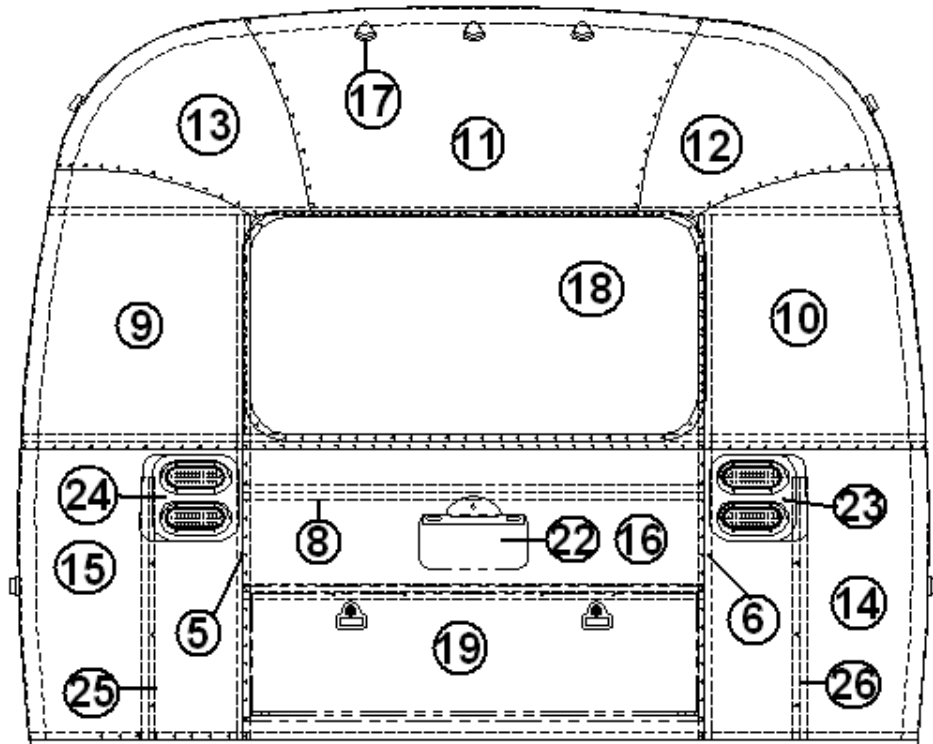

2013 FLYING CLOUD

EXTERIOR SHELL

AFT END, 20'

	964513-09	Aft shell
1.	114994	End bow
2.	104463	Floor bow
3.	115480	Upper window bow
4.	104343	Lower window bow
5.	114505-01	Support, lower end, LH
6.	114505-02	Support, lower end, RH
7.	101315	Brace, vertical rear
8.	104408	Z-rib
9.	114888	Segment, center left
10.	114889	Segment, center right
11.	114892	Segment #25
12.	114890	Segment #26
13.	114891	Segment #27
14.	114894	Segment #28
15.	114895	Segment #29
16.	114880-201	Alum. Sheet, cut down to .040 x 19.0" x 51.0"
17.	512227	Light, clearance, red LED
18.	100679-01	Door assembly, side access
19.	372229	Window-21" X 28", egress, rear end
20.	114849-03	Aluminum sheet, gray
21.	952929-01	RS tail light assembly
22.	952929-02	CS tail light assembly
23.	500095	Red reflector, rectangular
24.	512455	License Plate Holder, black, LED
25.	101315-01	Support, lower end shell, LH
26.	101315-02	Support, lower end shell, RH
27.	601194	Water fill, w/ lock, gray w/ label
	510446	Reflector, stick on, red

2013 FLYING CLOUD

EXTERIOR SHELL

AFT END, 25' Flying Cloud