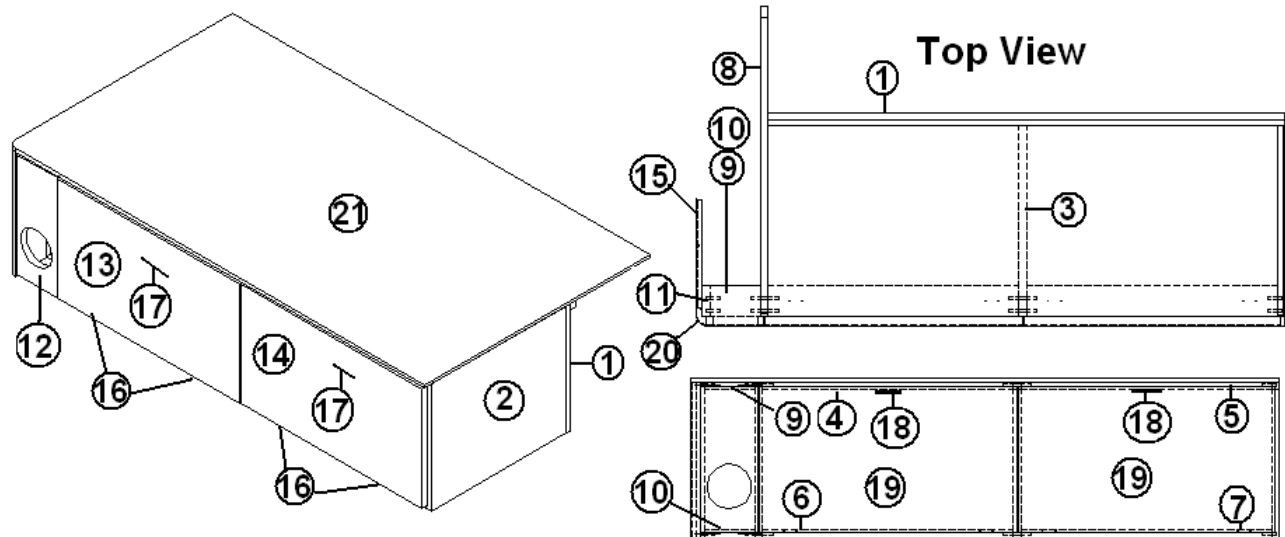

2013 FLYING CLOUD

FURNITURE, BEDROOM

Bed, 25' Twin, 25' Front Twin Bed, Roadside

966913-09	Bed, RS twin
1. 966913-091	Panel, RS twin bed, 50.25 X 15.13
2. 966913-092	Panel, RS twin bed, 18.5 X 15.13
3. 966913-093	Panel, RS twin bed, 18.5 X 15.13
4. 966913-094	Panel, RS twin bed, 3.00 X 24.38
5. 966913-095	Panel, RS twin bed, 3.00 X 24.38
6. 966913-096	Panel, RS twin bed, 3.00 X 24.38
7. 966913-097	Panel, RS twin bed, 3.00 X 24.38
8. 966913-098	Panel, RS twin bed, 30.00 X 15.13
9. 966913-099	Panel, RS twin bed, 3.00 X 4.94
10. 966913-0910	Panel, RS twin bed, 3.00 X 4.94
11. 966913-0911	Panel, RS twin bed, 3.00 X 15.13
12. 966913-0912	Panel, RS twin bed, 5.56 X 14.25
13. 966913-0913	Door, RS twin bed, 25.00 X 14.25
14. 966913-0914	Door, RS twin bed, 25.00 X 14.25
15. 966913-0915	Panel, RS twin bed, 10.50 X 15.13
16. 381607	Hinge, Grass Euro
17. 382044	Handle, brushed nickel
18. 381228-01	Catch, grabber door
19. 203667	Box, storage, 23"L X 16.75"W X 12.38"D
20. 801393-02	Corner trim, 90D, 1"radius, 84"
21. 800507-03	Lauan, 3/8" X 4' X 8', cut to 31.00" X 57.25"