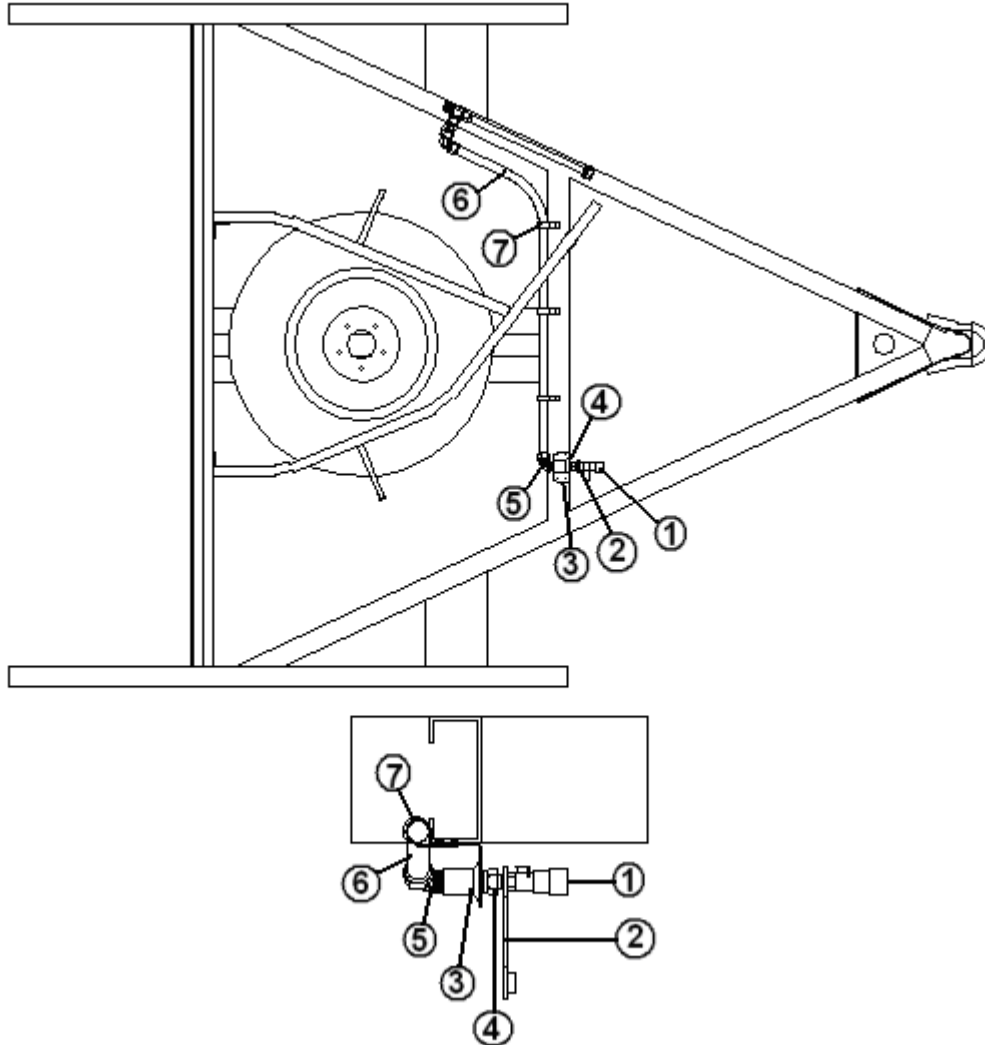

2013 FLYING CLOUD

PLUMBING, LPG SYSTEM

PROPANE PORT, EXTERIOR

112008	EXTERIOR PROPANE PORT
1. 602109-01	COUPLER, QUICK DISCONNECT
2. 602109-03	DUST PLUG
3. 454901	BRACKET – LP QUICK DISCONNECT PORT
4. 602286	NIPPLE, 1/2" MNPT – 1/4" MNPT
5. 602313	FITTING 1/2" MPT X 1/2" FLR 90 DEGREE
6. 602315	LP HOSE 1/2" FLR SWV 36.00"
7. 340085-07	CLAMP, LOOP, STEEL W/RUB 1"
8. 201267-11	CONDUIT CONVOLUTED 1.00" DIA
386250	LABEL-LPG SERVICE PORT
602286	NIPPLE, 1/2" MNPT-1/4"MNPT