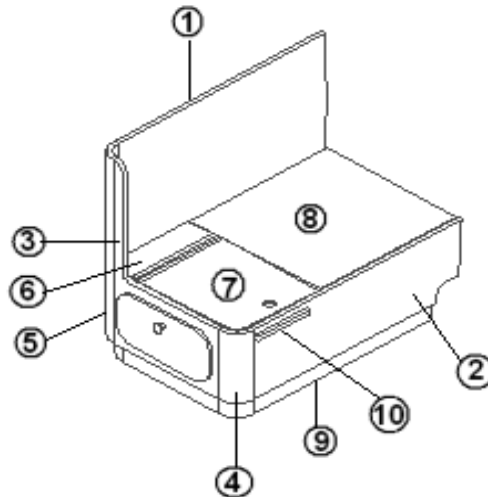

Grabber Door Catch C3-803

967676

Closeout, Dinette Seat

2013 FLYING CLOUD

FURNITURE, LOUNGE

DINETTE SEAT, LH, 20', with Toe Kick

967673	SEAT ASSEMBLY, DINETTE LH, CLOTH
967673-01	SEAT ASSEMBLY, DINETTE LH, ULTRALEATHER, GOLD
967673-02	SEAT ASSEMBLY, DINETTE LH, UL BLACK
1. 967673-1	PANEL 29.75" X 36.14"
2. 967673-2	PANEL 11.25" X 35.75"
3. 967673-3	PANEL 18.25" X 29.75"
4. 967673-4	PANEL 3" RADIUS X 10.25"
5. 967673-5	PANEL 3" RADIUS X 29.75"
6. 967673-6	PANEL 4.75" X 14.40
7. 967673-7	PANEL 17.25" X 14.15"
8. 967673-8	PANEL 22.25" X 23.59"
9. 967671	TOEKICK ASSY., LH DINETTE SEAT
10.800470-0014	STOP, HARDWOOD
380458	HINGE, PIANO COPPER METALLIC
967675-01	LH DINETTE BACK INSIDE COVER, CLOTH
967662-01	LH DINETTE BACK INSIDE COVER, ULTRALEATHER
967661	DOOR ASSY., FABRIC
967661-01	DOOR ASSY., ULTRALEATHER
381228-01	GRABBER DOOR CATCH