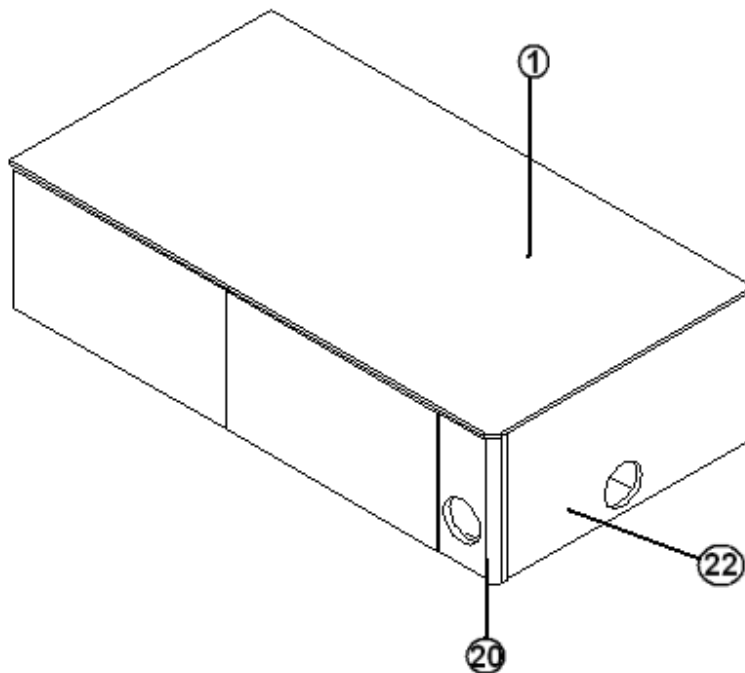

2013 FLYING CLOUD

FURNITURE, BEDROOM

TWIN BED ASSY, ROADSIDE, 28' TWIN

67856 Twin Bed Assy., Roadside

Parts Listed On Next Page

2013 FLYING CLOUD

FURNITURE, BEDROOM

TWIN BED ASSY, ROADSIDE, 28' TWIN

	967856	Twin Bed Assy., Roadside
1.	967856-1	Panel, 31" x 57.25"
2.	967856-2	Panel, 15.13" x 56.69"
3.	967856-3	Panel, 17.5" x 15.13"
4.	967856-4	Panel, 17.50" x 15.13"
5.	967856-5	Panel, 17.50" x 15.13"
6.	967856-6	Panel, 2.50" x 24.38"
7.	967856-7	Panel, 2.50" x 24.38"
8.	967856-8	Panel, 2.50" x 24.38"
9.	967856-9	Panel, 2.50" x 24.38"
10.	967856-10	Panel, 2.50" x 4.94"
11.	967856-11	Panel, 2.50" x 4.94"
12.	967856-12	Panel, 2.50" x 15.13"
13.	967856-13	Panel, 5.56" x 14.25"
14.	800025-01	Pine, 3/4" x 3/4"
15.	381607	Hinge Assy., Grass Euro
16.	382044	Handle, Brushed Nickel
17.	967856-17	Door, Panel 25.00" x 14.25"
18.	381228-01	Grabber Door Catch
19.	203419	Storage Box 23"L x 16.75"W x 11.88"
20.	801706-0014	Corner Trim, 90 deg. 1", G. Alchemy
21.	365343-02	Edge banding .94", G. Alchemy
22.	967856-22	Panel, 29.30" x 15.13"
23.	381607-04	Hinge Screw, Grass #6 x 5/8" FHP
24.	345001-08	Machine Screw #8-32 x 1"
25.	967856-25	Door, 25.00" x 14.25"