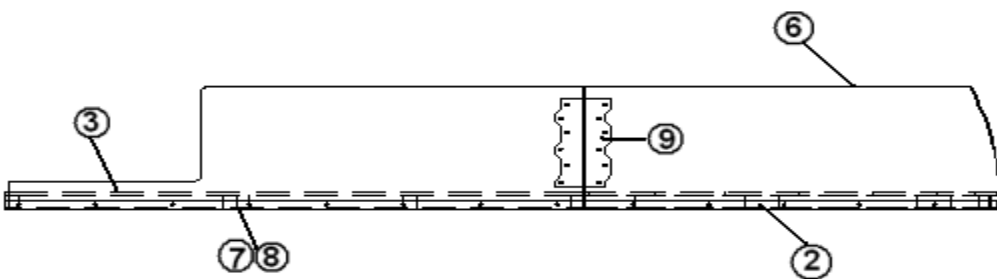

2013 FLYING CLOUD

FURNITURE, BEDROOM

Closeout, Electrical, 27' J-Queen Bedroom

966788 Electrical Closeout

2013 FLYING CLOUD

FURNITURE, BEDROOM

Upper Bunk Bed, 30' Bunk

- | | | |
|-----|-----------|------------------------------|
| 1. | 967929 | Upper Bunk Bed Assy. |
| 2. | 916061 | Weldment, Upper Bunk |
| 3. | 967929-2 | Panel 30" x 78.09" |
| 4. | 800507-03 | Lauan, 3/8" |
| 5. | 967929-4 | Panel 16.00" x 5.00" |
| 6. | 967929-5 | Panel 16.00" x 5.00" |
| 7. | 967930 | Bunk Rail Assy. |
| 8. | 115134 | Extrusion Laminate Trim |
| 9. | 345441-01 | Screw, #4 x .5" x SS FH PH |
| 10. | 382188 | Bracket, Set Your Own Angle |
| | 382187 | Support, Upper Bunk Bed |
| | 365209 | Foam Tape |
| | 703451 | Mattress 30" x 78" Top Bunk |
| | 704050 | Foam, Black .025 x 11" x 82" |