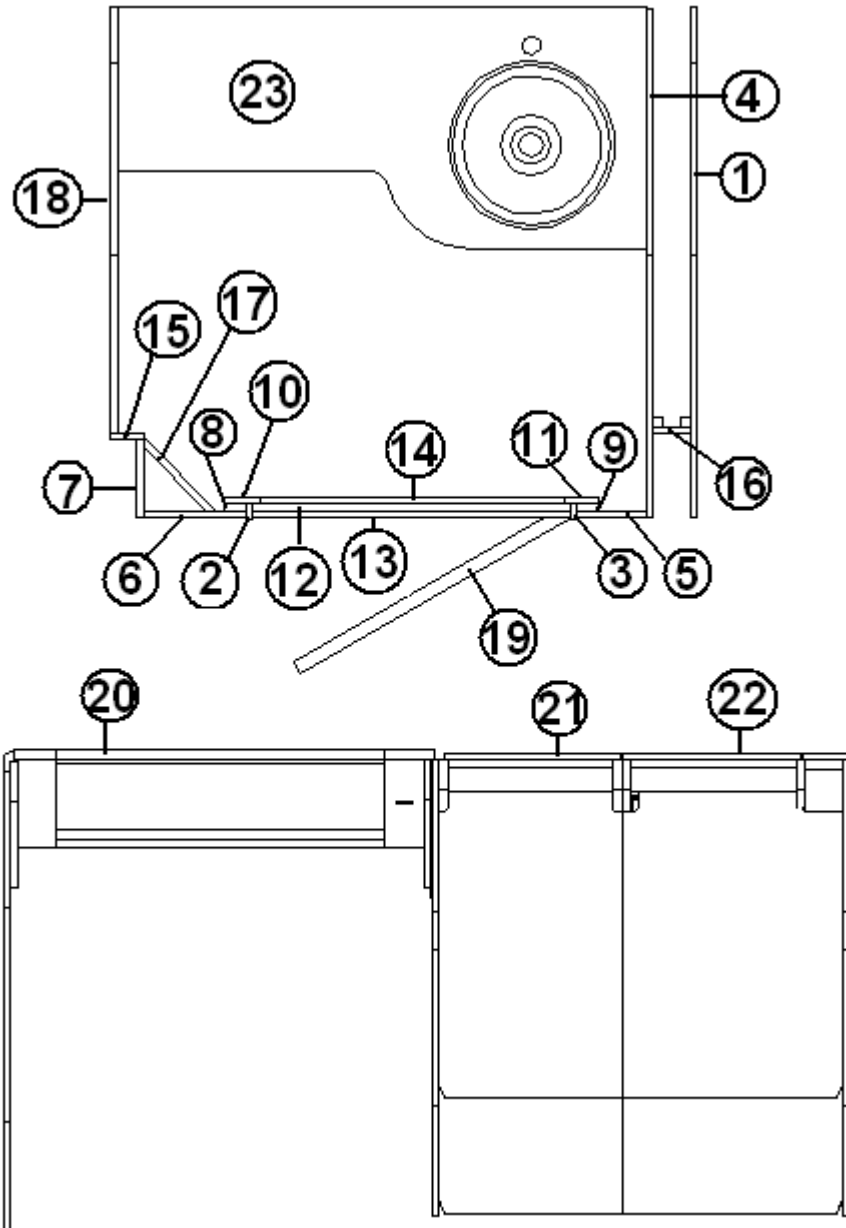

2013 FLYING CLOUD

FURNITURE, BATH

Bath Module 27'

Part Numbers on the Next Page