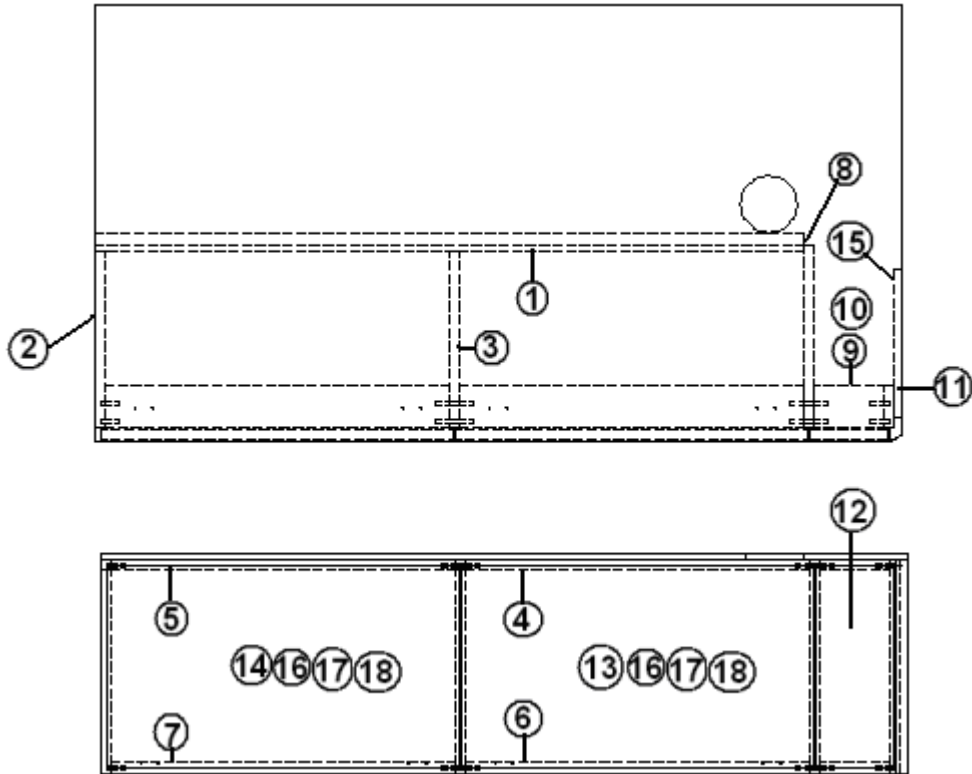

2013 FLYING CLOUD

FURNITURE, BEDROOM

BED ASSEMBLY, ROAD SIDE REAR - 25' TWIN

967770-09	BED ASSEMBLY – RS REAR – 25' Twin
1. 967770-091	PANEL, BED 15.13 X 50.25
2. 967770-092	PANEL, BED 11.00 X 15.13
3. 967770-093	PANEL, BED 11.00 X 15.13
4. 967770-094	PANEL, BED 3.00 X 24.38
5. 967770-095	PANEL, BED 3.00 X 24.38
6. 967770-096	PANEL, BED 3.00 X 24.38
7. 967770-097	PANEL, BED 3.00 X 24.38
8. 967770-098	PANEL, BED 11.50 X 15.13
9. 967770-099	PANEL, BED 3.00 X 4.94
10. 967770-0910	PANEL, BED 3.00 X 4.94
11. 967770-0911	PANEL, BED 3.00 X 15.13
12. 967770-0912	PANEL, BED 5.56 X 14.25 FALSE DOOR
13. 967770-0913	DOOR, RS BED 25.00 X 14.25
14. 967770-0914	DOOR, RS BED 25.00 X 14.25
15. 967770-0915	PANEL, RS BED 10.50 X 15.13
16. 381607	HINGE ASSY-GRASS EURO
17. 382044	HANDLE-BRUSHED NICKEL
18. 381228-01	CATCH GRABBER DOOR C3-803
801706-0014	TRIM-CORNER 90D 1"R ALCHEMY 84"
381463-03	Cover, Access Hatch 4"