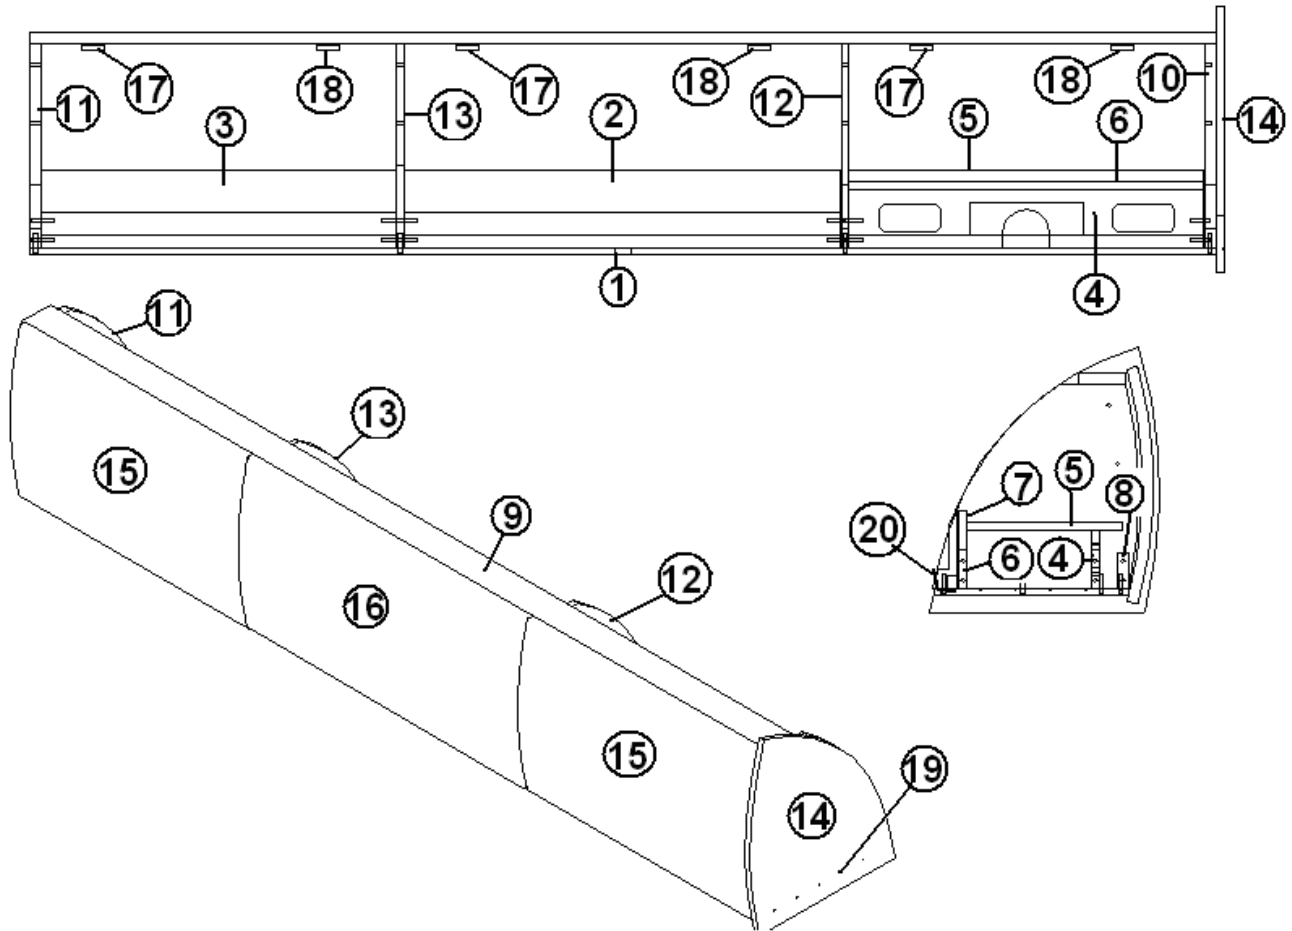

2013 FLYING CLOUD

FURNITURE, LOUNGE

Roof Locker, Dinette, 23' Front Bed

Part numbers are on the next page.