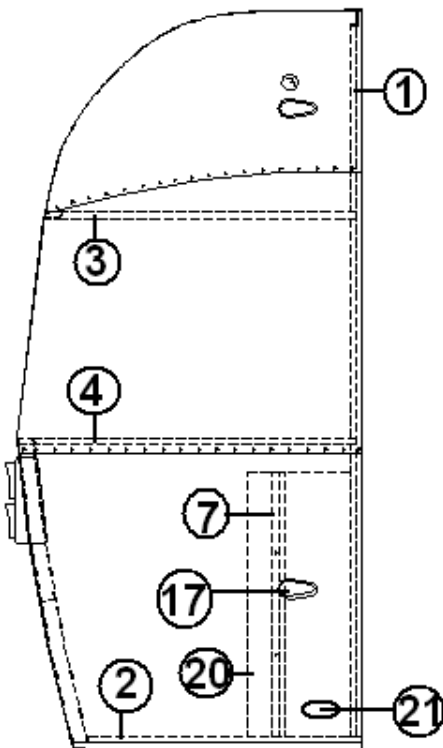

2013 FLYING CLOUD

EXTERIOR SHELL

AFT END, 28', 30'

Part Numbers are on the Next Page

2013 FLYING CLOUD

EXTERIOR SHELL

AFT END, 28', 30'

	922677	Aft End Assembly
1.	114993	End bow
2.	114676	Floor bow
3.	114678	Upper window bow
4.	114677	Lower window bow
5.	114505-01	Support, lower end, LH
6.	114505-02	Support, lower end, RH
7.	101315-01	Brace, vertical rear
8.	104408	Z-rib
9.	114888	Segment, center left
10.	114889	Segment, center right
11.	114893	Segment #25
12.	114890	Segment #26
13.	114891	Segment #27
14.	114894	Segment #28
15.	114895	Segment #29
16.	114880-307	Alum. Sheet, .060 x 19.0" x 51.0"
17.	512227	Light, clearance, red LED
18.	371348-02	Window, Rear w/ red handles
19.	921159	Trunk door assembly
20.	114849-03	Alum. Sheet, 040 x 12.0" x 29.0"
21.	500095	Red reflector, rectangular
22.	512455	License plate holder, black, LED
23.	952929-02	CS tail light assembly
24.	952929-01	RS tail light assembly
25.	101315-01	Brace, vertical, rear, LH
26.	101315-02	Brace, vertical, rear, RH
	510446	Reflector, stick on, red