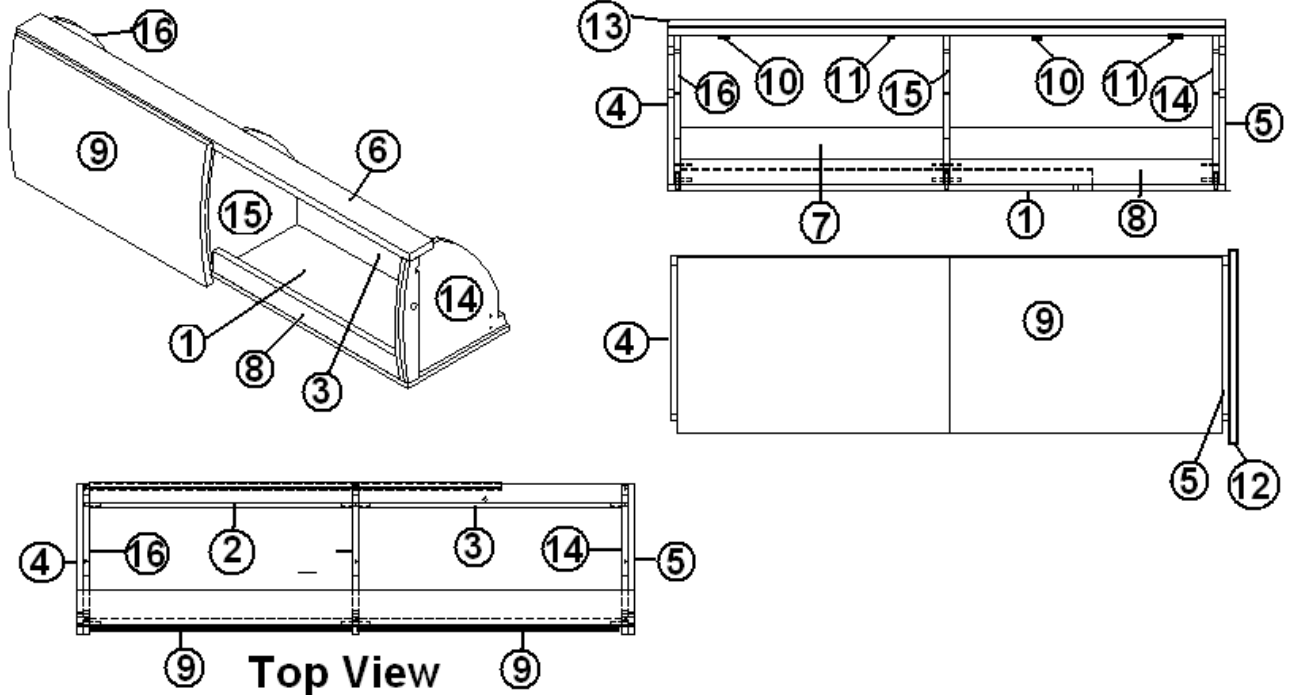

2013 FLYING CLOUD

FURNITURE, GALLEY

Roof Locker, Galley, 23' D

967390-09	Galley roof locker
1. 967390-091	Panel, galley roof locker, 12.50 X 49.00
2. 967390-092	Panel, galley roof locker, 5.00 X 23.19
3. 967390-093	Panel, galley roof locker, 5.00 X 23.19
4. 967390-094	Panel, galley roof locker, 2.00 X 13.00
5. 967390-095	Panel, galley roof locker, 2.00 X 13.00
6. 967390-096	Panel, galley roof locker, 3.00 X 49.00
7. 967390-097	Panel, galley roof locker, 2.25 X 23.19
8. 967390-098	Panel, galley roof locker 2.25 X 23.19
9. 801786-1114	Door, galley roof locker 15.25 X 23.63
10. 381840-01	Hinge, overhead spring LH
11. 381840-02	Hinge, overhead spring RH
12. 967275	Cap assembly, end, 14.76 X 17.07
13. 115085	Angle aluminum, roof locker
14. 967274-01	Divider, RH, roof locker, 12.53 X 13.00
15. 967274-03	Divider, LH, roof locker, 12.53 X 13.00
16. 967274-02	Divider, LH, roof locker, 12.53 X 13.00
382070	Rubber Dots, Black
512562	Receptacle Gasket w/adhesive