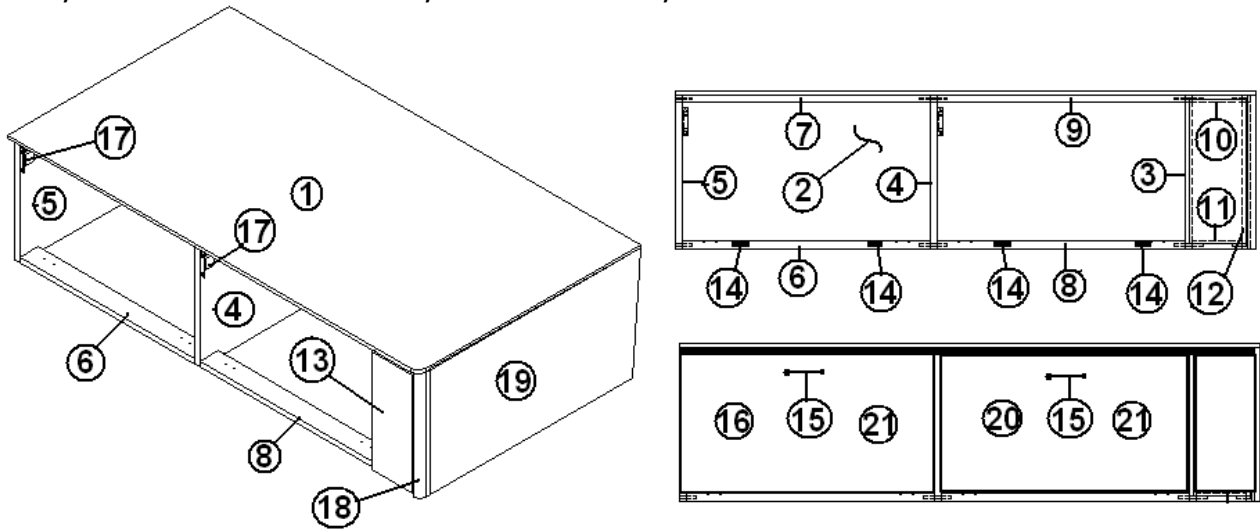

2013 FLYING CLOUD

FURNITURE, BEDROOM

Bed, 27' Curbside Twin, 27FB TWIN, 30' TWIN

966856-09

Bed, CS twin

1. 966856-091	Top, CS twin bed, 31 X 57.25
2. 966856-092	Panel, CS twin bed, 56.69 X 15.13
3. 966856-093	Panel, CS twin bed, 17.5 X 15.13
4. 966856-094	Panel, CS twin bed, 17.5 X 15.13
5. 966856-095	Panel, CS twin bed, 17.5 X 15.13
6. 966856-096	Panel, CS twin bed, 2.5 X 24.38
7. 966856-097	Panel, CS twin bed, 2.5 X 24.38
8. 966856-098	Panel, CS twin bed, 2.5 X 24.38
9. 966856-099	Panel, CS twin bed, 2.5 X 24.38
10. 966856-0910	Panel, CS twin bed, 2.5 X 4.94
11. 966856-0911	Panel, CS twin bed, 2.5 X 4.94
12. 966856-0912	Panel, CS twin bed, 2.5 X 15.13
13. 966856-0913	Panel, CS twin bed, 5.56 X 14.25
14. 381607	Hinge, Grass Euro
15. 382044	Handle, brushed nickel
16. 966856-0917	Door, CS twin bed, 25 X 14.25
17. 381228-01	Catch, grabber door
18. 801706-0014	Trim, corner 90D 1" radius, 84"
19. 966856-0922	Panel, CS twin bed, 29.13 X 15.13
20. 966856-0925	Door, CS twin bed, 25 X 14.25
21. 203667	Box, storage, 23"L X 16.75" W X 11.88