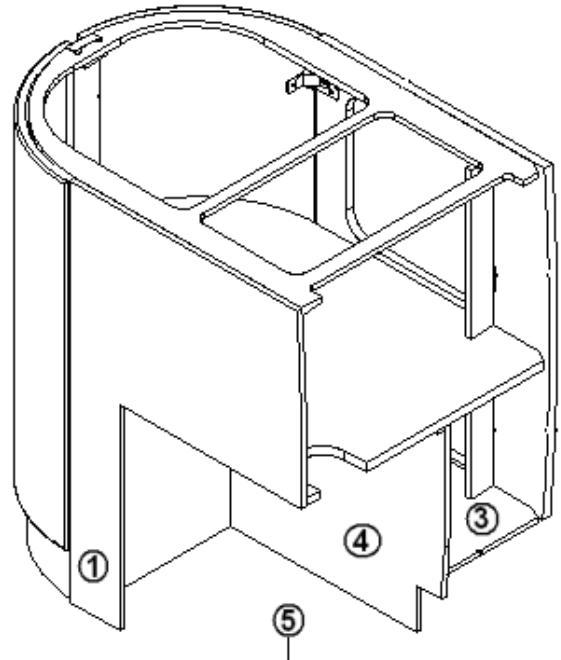

2013 FLYING CLOUD

FURNITURE, GALLEY

Galley, 23' D, Forward Section

Parts Listed on Next Page