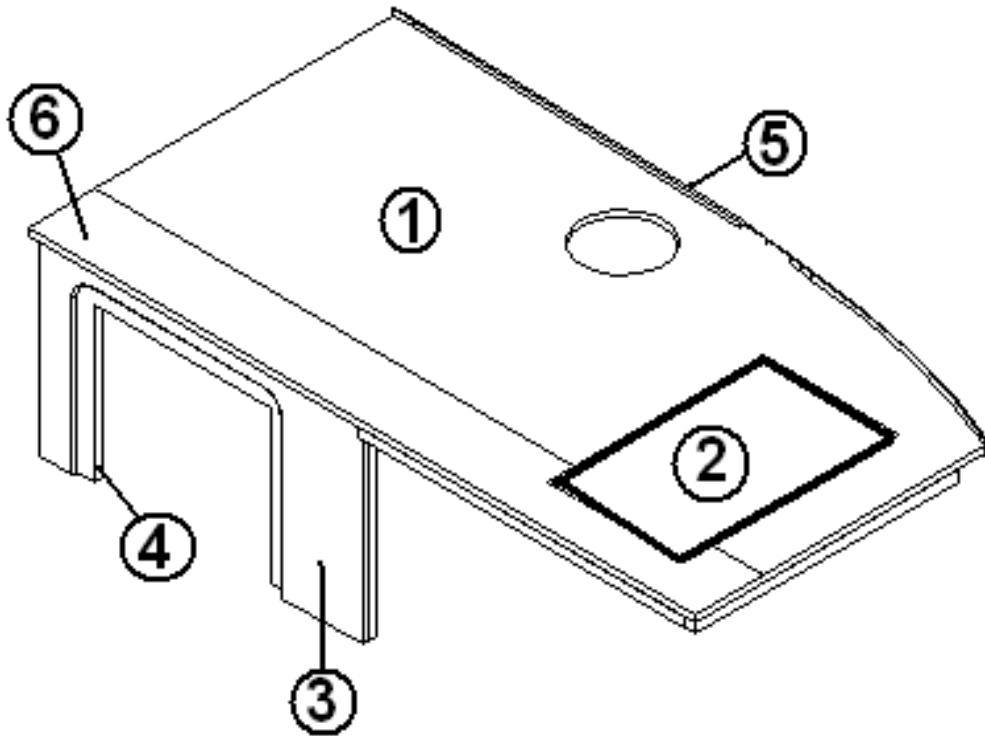

2013 FLYING CLOUD

FURNITURE, LOUNGE

Sofa, L-Section, 28' W

966972-09	L Section assembly, sofa
1. 966972-091	Panel, L Sofa, 27.00 X 49.50
2. 966972-092	Panel, L Sofa, 9.88 X 15.88
3. 966972-093	Panel, L Sofa, 14.50 X 24.00
4. 966972-094	Panel, L Sofa, 14.50 X 24.00
5. 114812	Aluminum angle, 1.00" X 1.00"
6. 966972-0910	Panel, L Sofa, 5 X 49.50