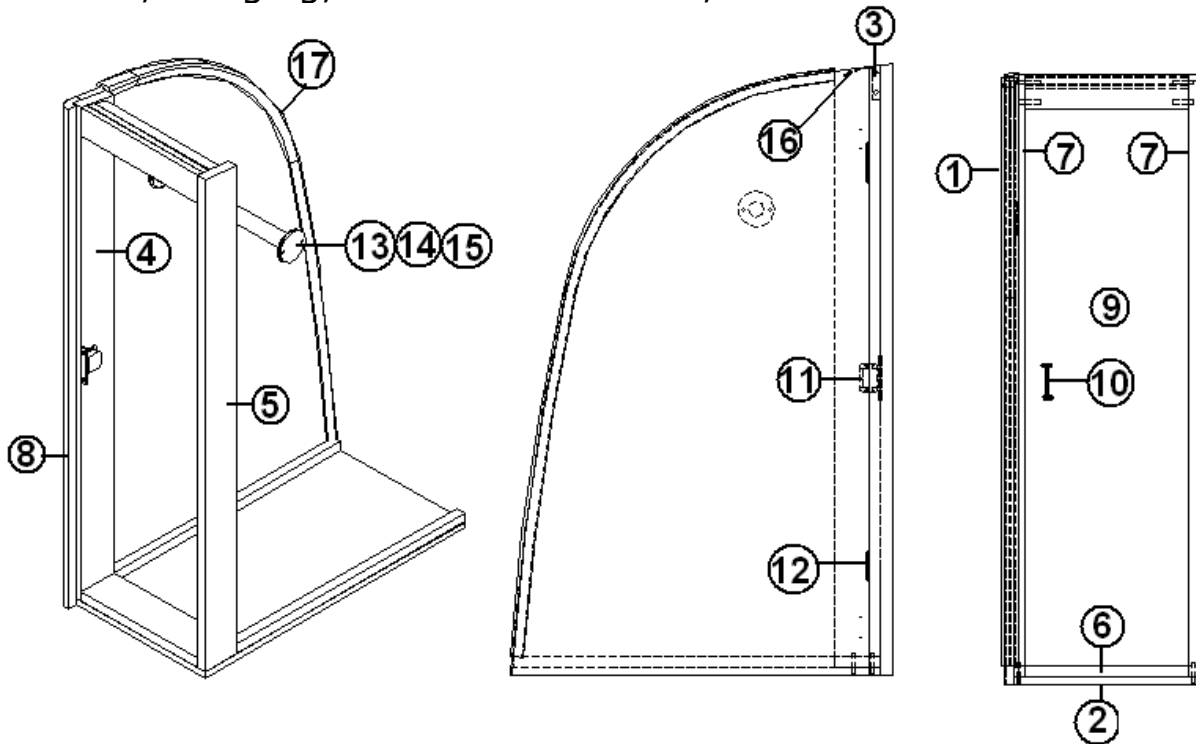

2013 FLYING CLOUD

FURNITURE, BEDROOM

Wardrobe, Hanging, 25' Twin Front Bed, 27' Twin Front Bed

966852-09

Wardrobe, hanging

- | | |
|----------------|---|
| 1. 966852-091 | Panel, hanging wardrobe, 23.59 X 40.19 |
| 2. 966852-092 | Panel, hanging wardrobe, 24.31 X 12.25 |
| 3. 966852-093 | Panel, hanging wardrobe, 2.25 X 10.75 |
| 4. 966852-094 | Panel, hanging wardrobe, 3.00 X 39.75 |
| 5. 966852-095 | Panel, hanging wardrobe, 3.00 X 39.75 |
| 6. 966852-096 | Panel, hanging wardrobe, 3.00 X 10.75 |
| 7. 966852-097 | Panel, hanging wardrobe, 2.25 X 21.19 |
| 8. 801706-0014 | Trim, corner 90D 1"radius, 84" |
| 9. 966852-099 | Door, hanging wardrobe, 11.38" X 38.88" |
| 10. 382044 | Handle, brushed nickel |
| 11. 381607 | Hinge, Grass Euro |
| 12. 380046 | Flange, chrome |
| 13. 380045 | Tubing, 3/4", metal |
| 14. 200975-04 | Conduit, flexible black plastic |
| 15. 115085 | Angle, aluminum, roof lockers |
| 16. 203138-04 | Extrusion, plastic, 1/2" Oak |