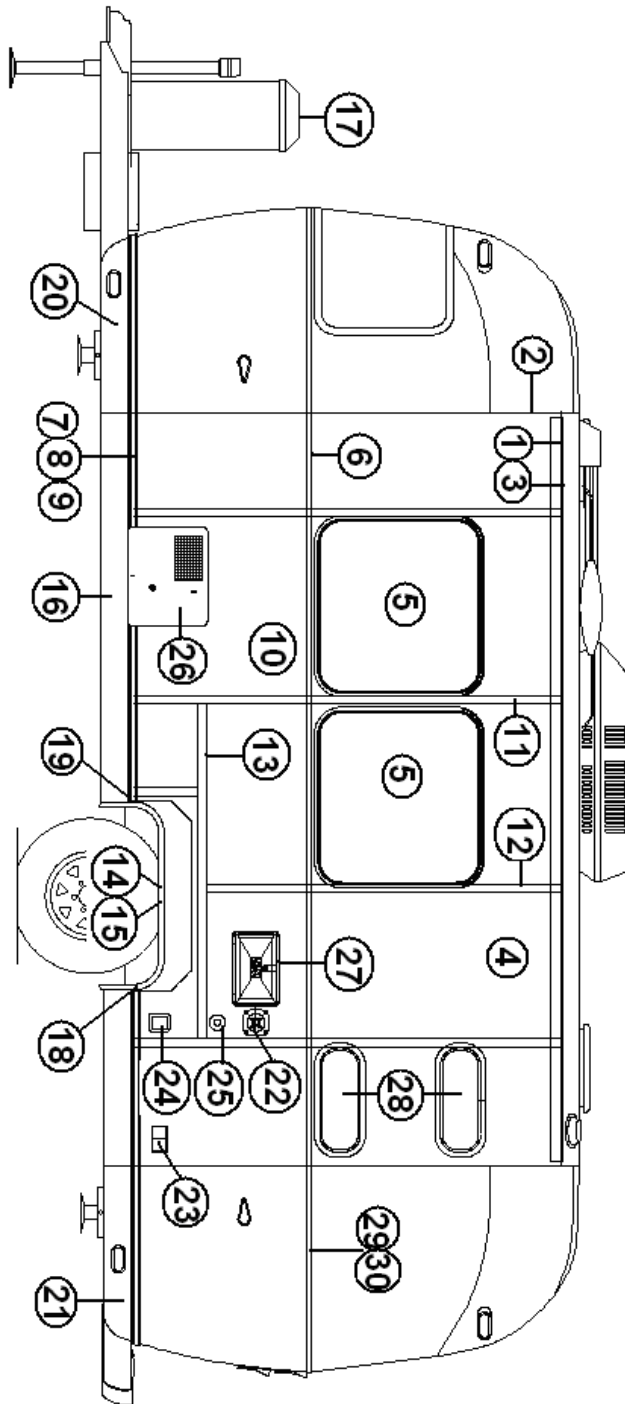

2013 FLYING CLOUD

EXTERIOR BODY

Wall, Roadside, 20',

Part numbers on the next page