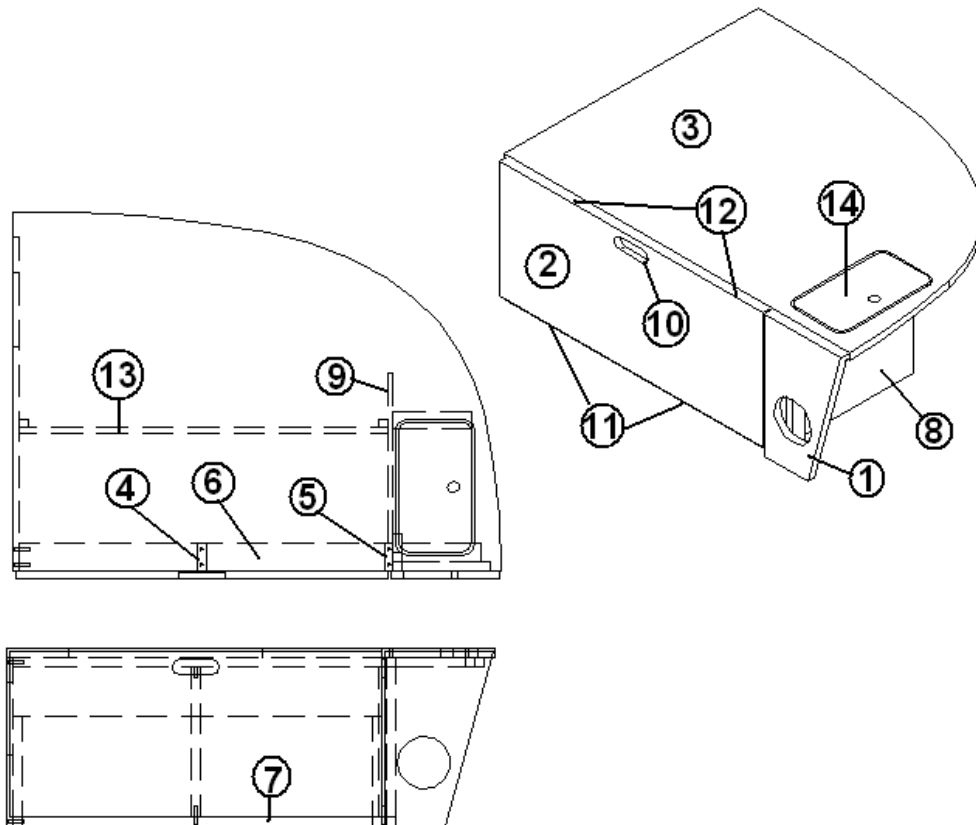

2013 FLYING CLOUD

FURNITURE, LOUNGE

ROADSIDE DINETTE SEAT ASSEMBLY 23'D

966930-09 SEAT ASSY RS DINETTE	
1.	966930-091 PANEL, RS DIN SEAT 8.88 X 14.38
2.	966930-092 PANEL, RS DIN SEAT 30.63 X 13.63
3.	966930-3 PANEL, RS DIN SEAT 29.5 X 40.19
4.	966930-4 PANEL, RS DIN SEAT 2.25 X 12.38
5.	966930-5 PANEL, RS DIN SEAT 2.25 X 12.38
6.	966930-6 PANEL, RS DIN SEAT 2.25 X 30.75
7.	966930-7 PANEL, RS DIN SEAT 2.25 X 30.75
8.	966930-8 PANEL, RS DIN SEAT 27.5 X 13.88
9.	966930-15I PANEL, RS DIN SEAT 14.00 X 13.88
10.	381775 DRAWER PULL
11.	381072 HINGE 3" X 1 7/8" OPEN GOLD
12.	381228-01 CATCH GRABBER DOOR
13.	966930-17 PANEL, RS DIN SEAT 9.00 X 30.25
14.	966930-18 PANEL, RS DIN SEAT 6.00 X 10.75