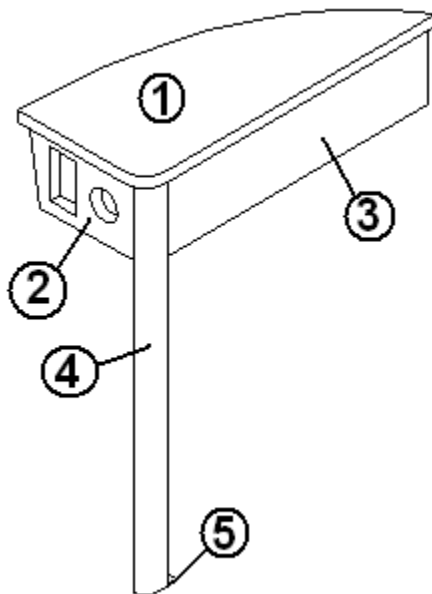

2013 FLYING CLOUD

FURNITURE, BEDROOM

Nightstand, 23' Front Bed

967318-09	Nightstand
1. 967318-091	Top, 9.28 X 21.19
967318-241	Top, 9.28 x 21.19, Golden Night Option
2. 967318-092	Panel, 7.63 X 5.00
3. 967318-093	Panel, 18.75 X 5.00
4. 801706-0014	Corner trim, 90 DEG. 1" radius
5. 380041	Brace, 1", Stanley, corner

Magazine Rack, 23' Front Bed

386106-01	Rack, Magazine – White
386107	Rod, Magazine Rack