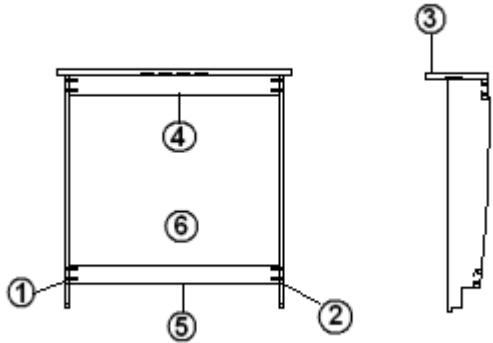

2013 FLYING CLOUD

FURNITURE, LOUNGE

TABLE ASSY., LIFT UP 30'

967537-09	TABLE ASSY-LIFT UP
1. 967537-091	PANEL-TABLE 5X27.75
2. 967537-092	PANEL-TABLE 5X27.75
3. 967537-093	PANEL-TABLE 7.5X28.25
4. 967537-094	PANEL-TABLE 2.25X25.13
5. 967537-095	PANEL-TABLE 2.25X25.13
6. 967381-09	TABLE ASSY-LIFT UP
381074	CATCH BULL DOG #65S (COPPER)
800025-01	PINE 3/4" X 3/4" STAINED
380203-01	PIANO HINGE 1/8" PIN CLR ANODI
101253	EXTR. CREDENZA HINGE MOVABLE
385963	BRACKET MTG. ANGLE LAMBREQUIN