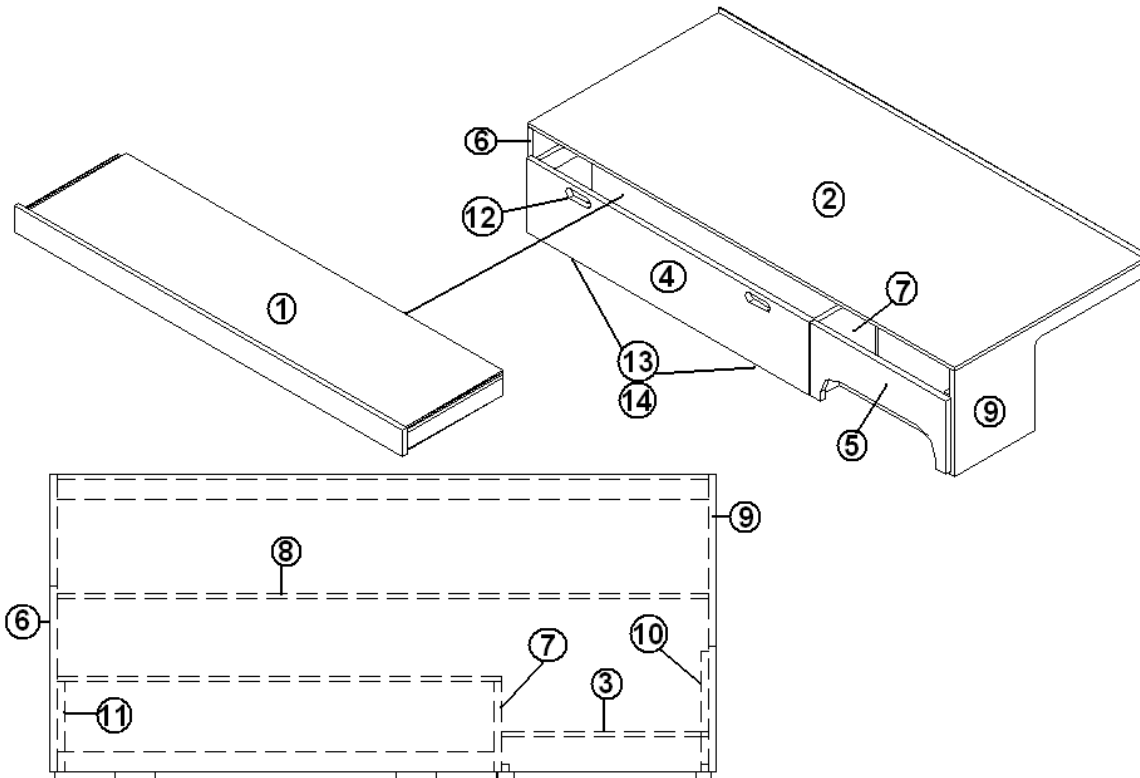

2013 FLYING CLOUD

FURNITURE, LOUNGE

SOFA ASSEMBLY, 23'D

966929-09	SOFA ASSY.
1. 966888-09	SOFA BED ASSY.
1.915811	WELDMENT, SOFA BED
2. 966929-2	PANEL, SOFA, 66.00 X 29.50
3. 966929-093	PANEL, SOFA, 20.5 X 5
4. 966929-094	PANEL, SOFA, 43.88 X 9.88
5. 966929-095	PANEL, SOFA, 21.13 X 9.88
6. 966929-6	PANEL, SOFA, 14.13 X 29.5
7. 966929-097	PANEL, SOFA, 10.13 X 9.00
8. 966929-8	PANEL, SOFA, 10.13 X 44.00
9. 966929-099	PANEL, SOFA, 14.13 X 29.5
10. 966929-10	PANEL, SOFA, 2.25 X 12.00
11. 966929-11	PANEL, SOFA, 2.25 X 9.00
12. 381775	DRAWER PULL
13. 381072	HINGE 3" X 1 7/8" OPEN GOLD
14. 381228-01	CATCH GRABBER DOOR
203636	STORAGE BOX 24.5 X 17.75 X 7.25