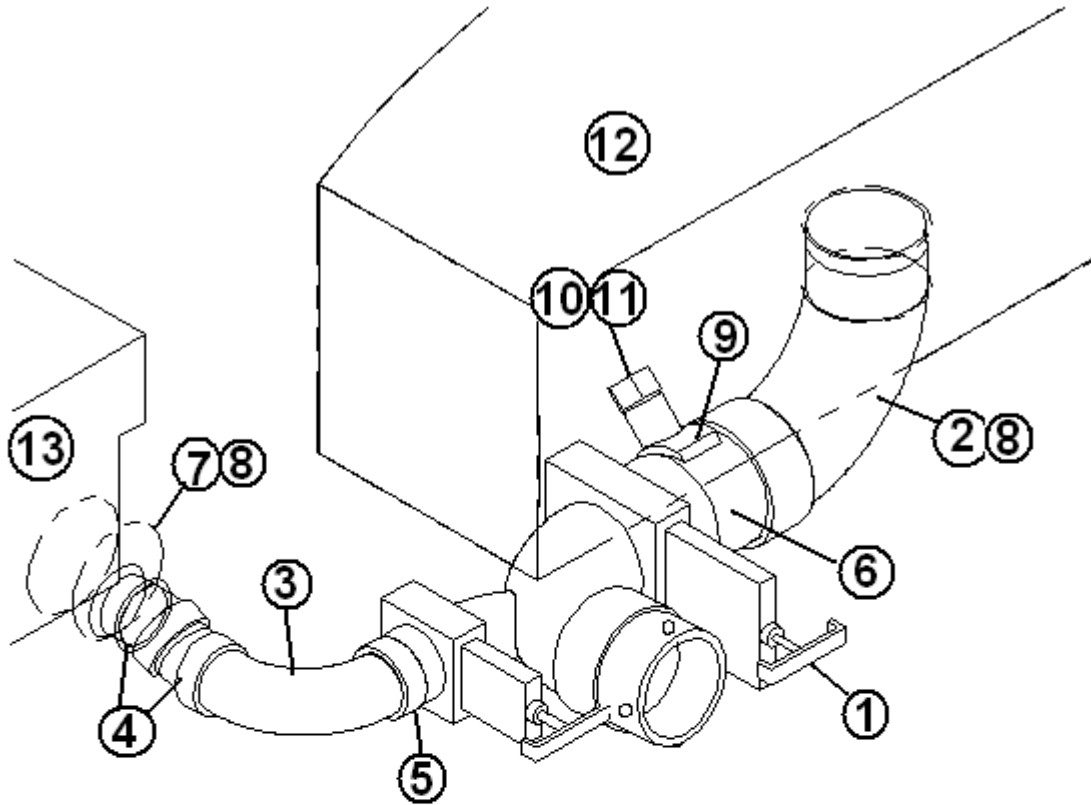

2013 FLYING CLOUD

PLUMBING, DRAIN

Drain Valves/Tanks, 20'

Part numbers are on the next page.