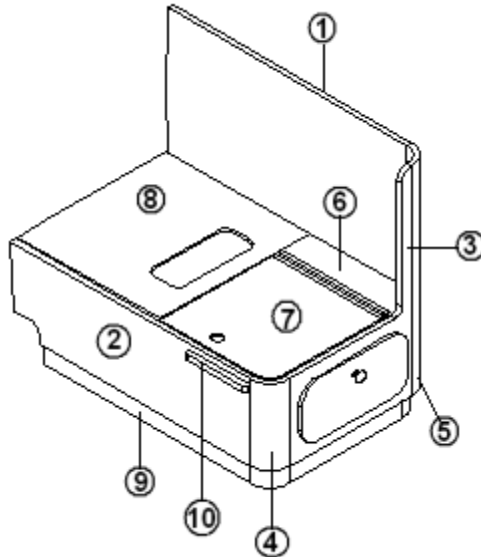

2013 FLYING CLOUD

FURNITURE, LOUNGE

DINETTE SEAT, RH, 20', with Toe Kick

967674

DINETTE SEAT ASSEMBLY RH – CLOTH

967674-01

DINETTE SEAT ASSEMBLY RH – ULTRALEATHER

967674-02

DINETTE SEAT ASSY., RH ULTRALEATHER,
BLACK

1. 967674-1

Panel, 29.75" x 35.64"

2. 967674-2

Panel, 11.25" x 35.75"

3. 967674-3

Panel, 18.25" x 29.75

4. 967674-4

Panel, Radius Corner 3" x 10.25"

5. 967674-5

Panel, Radius Corner 3" x 29.75"

6. 967674-6

Panel, 4.75" x 16.65"

7. 967674-7

Panel, 17.25" x 16.40"

8. 967674-8

Panel, 22.25 x 21.23"

967672

Toe Kick Assembly, RH Dinette Seat

800470-0014

Stop, Hardwood

380458

Hinge, Piano Copper Metallic

967675-02

Inside Cover Assy., RH Dinette Back – Fabric

967662-02

Inside Cover Assy., RH Dinette Back,
Ultraleather

967661

Door Assy., Dinette Seat, Fabric

967661-01

Door Assy., Dinette Seat, Ultraleather

381228-01

Grabber Door Catch C3-803

967676

Closeout, Dinette Seat