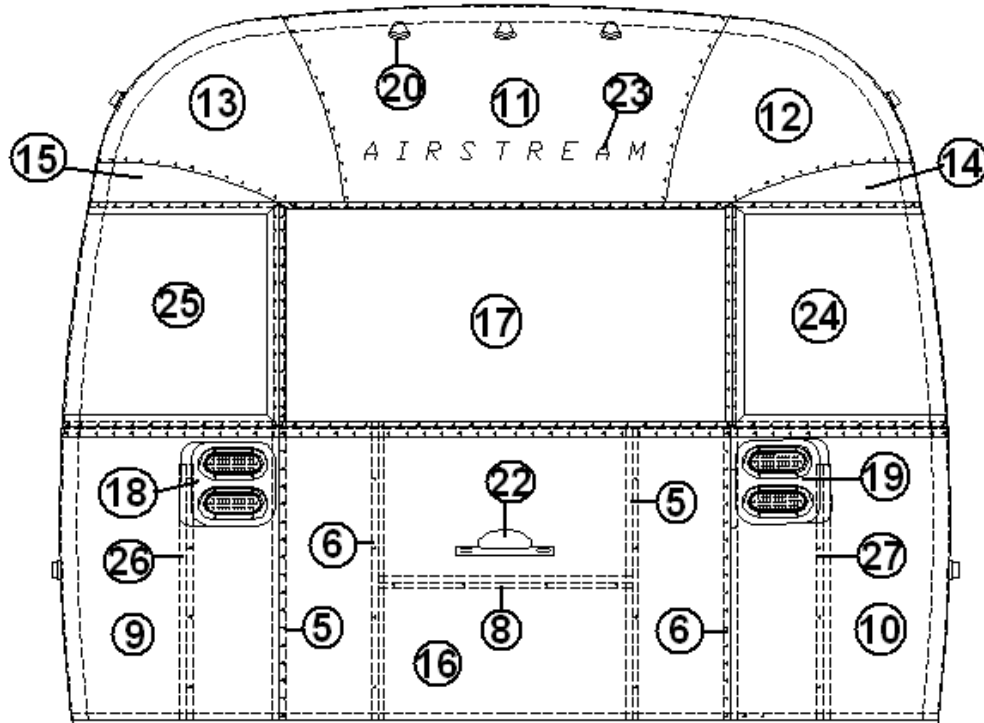

2013 FLYING CLOUD

EXTERIOR SHELL

AFT END, 27' Front Bed, 25' Front Bed

Part Numbers are on the Next Page