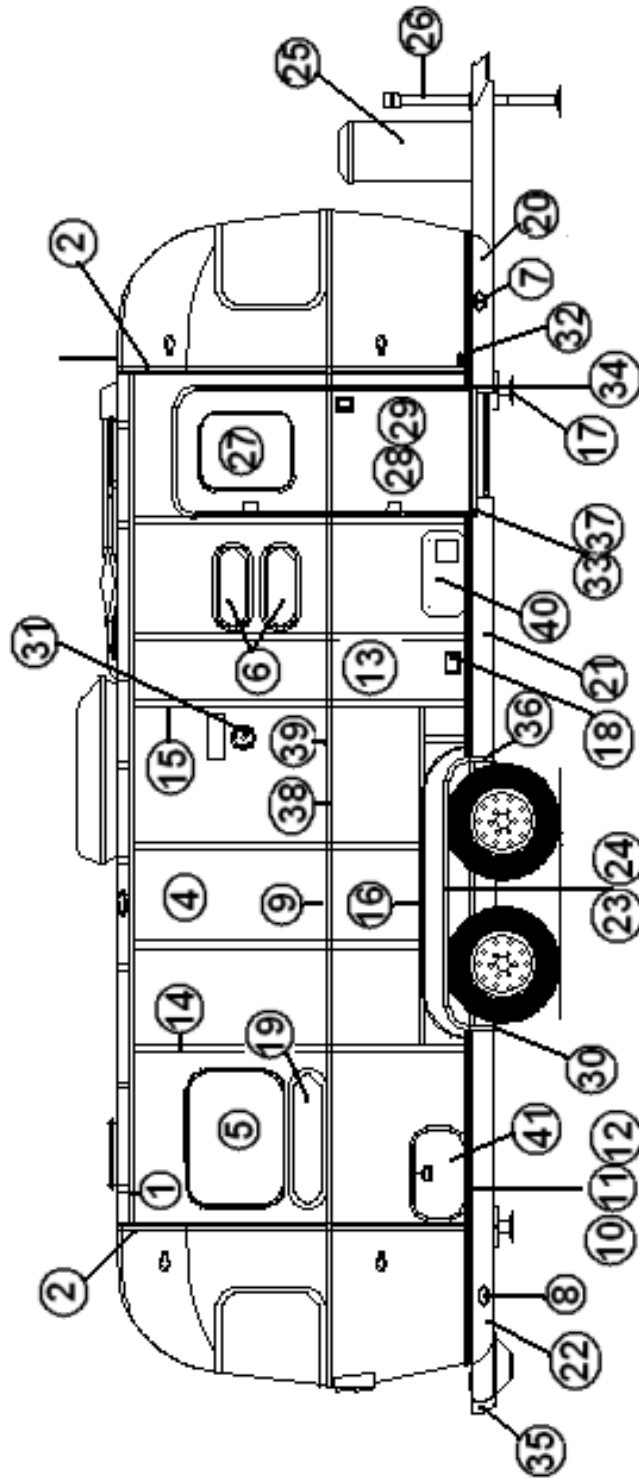

2013 FLYING CLOUD

EXTERIOR SHELL

Wall, Curbside, 25' TWIN

PARTS LISTED ON NEXT PAGE