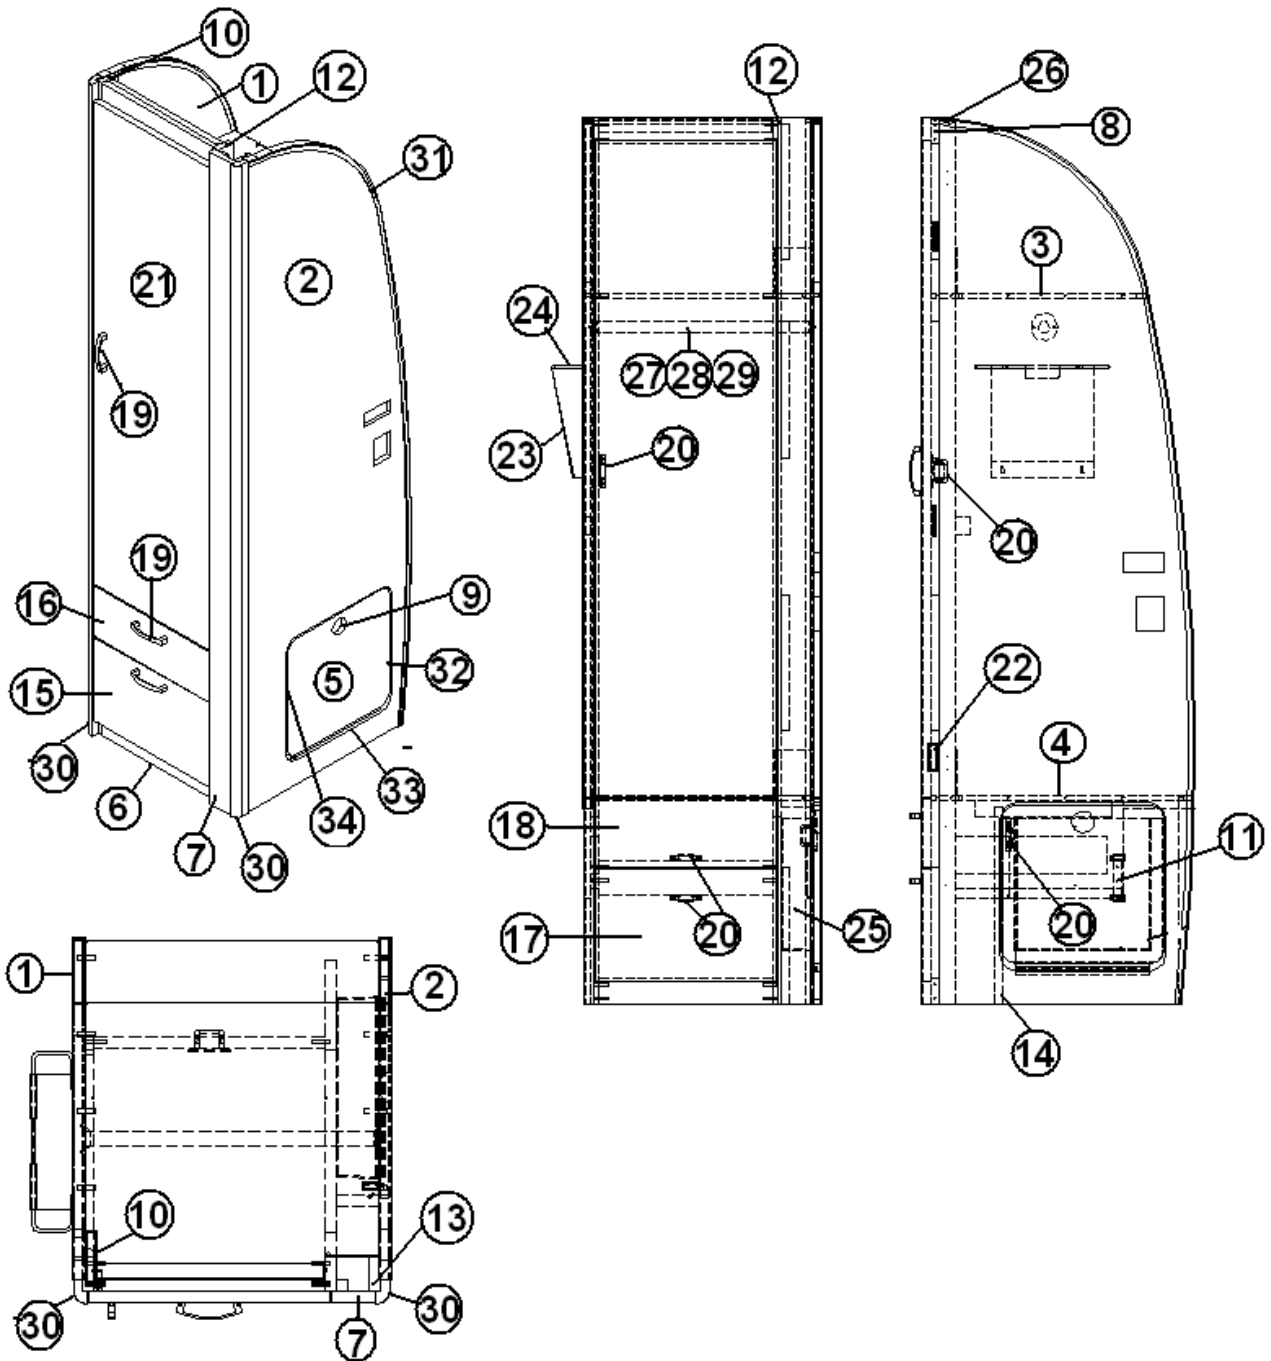

2013 FLYING CLOUD

FURNITURE, BEDROOM

Wardrobe, 20'

PART NUMBERS ON THE NEXT PAGE

2013 FLYING CLOUD

FURNITURE, BEDROOM

Wardrobe, 20'

967337-09	Wardrobe assembly
1. 967337-091	Panel, wardrobe, 22.39 X 77.75
2. 967337-092	Panel, wardrobe, 22.39 X 77.75
3. 967337-093	Panel, wardrobe, 19.69 X 19
4. 967337-094	Panel, wardrobe, 19.69 X 23.06
5. 967337-095	Panel, wardrobe, 14.25 X 14
6. 967337-096	Panel, wardrobe, 2.25 X 15.25
7. 967337-097	Panel, wardrobe, 2.94 X 77.94
8. 967337-098	Panel, wardrobe, 2.25 X 15.25
9. 382026	Pull, flush, S.S. finger
10. 967337-0910	Panel, wardrobe, 16.87 X 77.94
11. 967337-0911	Panel, wardrobe, 3 X 15.25
12. 967337-0912	Panel, wardrobe, 21.25 X 77.94
13. 967337-0913	Panel, wardrobe, 77.75 X 2.25
14. 967337-0914	Panel, wardrobe, 2.94 X 17.25
15. 967337-0915	Panel, wardrobe, 15.88 X 10
16. 967337-0916	Panel, wardrobe, 15.88 X 6
17. 965558-04	Drawer box, 8.00" X 15.25" X 14"
18. 965642-02	Drawer box, 3.38" X 15.25" X 14"
19. 382044	Handle, brushed nickel
20. 381228-01	Door, grabber catch
21. 967337-0921	Door, wardrobe, 15.88 X 57.75
22. 381607	Hinge, Grass Euro
23. 386106-01	Rack, magazine, white
24. 386107	Rod, magazine rack
25. 203383	Rack, magazine
26. 104821	Support, roof locker, 74"
27. 380045	Tubing, 3/4", metal
28. 200975-04	Conduit, flexible, black, plastic
29. 380046	Flange, chrome
30. 801706-0014	Trim, corner 90D, 1" radius, 84", G. Alchemy
31. 203138-04	Extrusion, plastic, 1/2" Oak
32. 203445	T-Molding, black, .5"
33. 381951	Hinge, formed, .5"
34. 381065-10	10" cable support
381773-03	Drawer slide 15.75"
381773-21	Drawer slide, 8.38" X 15.75"