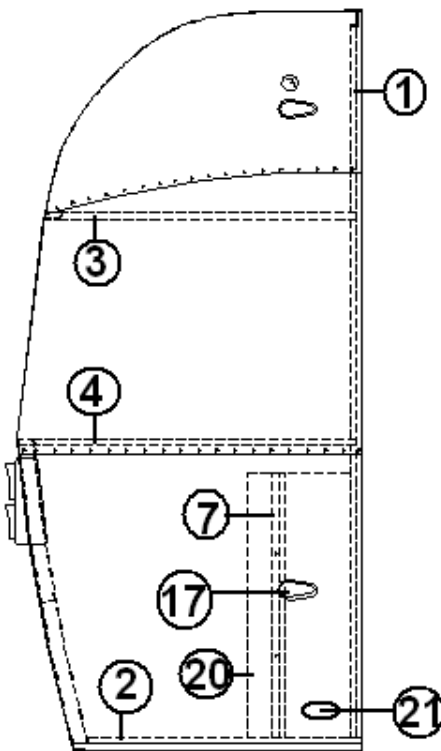

2013 FLYING CLOUD EXTERIOR SHELL

AFT END, 25' Twin

Part Numbers are on the Next Page