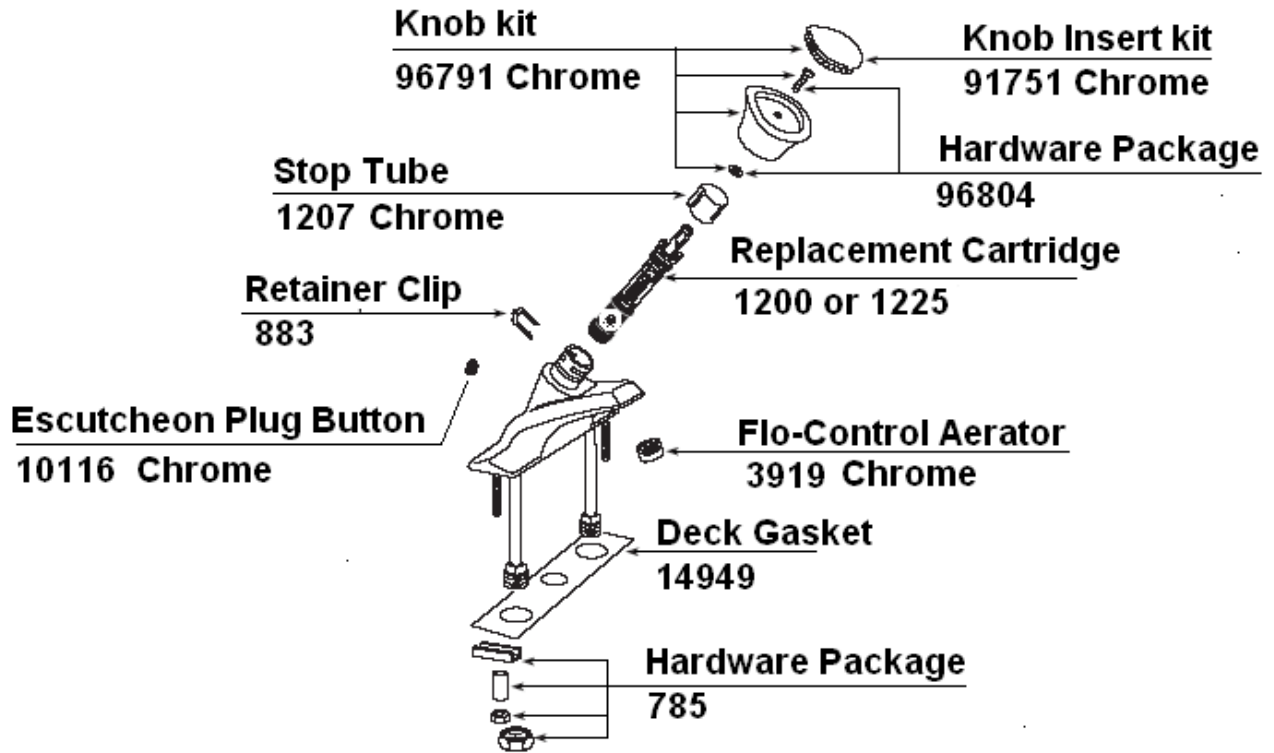

2013 FLYING CLOUD
PLUMBING, FRESH WATER

Faucet, Lavatory

Contact: 1-800-Buy Moen for parts and warranty

602216-01 Faucet, Lavatory, Moen, Chateau