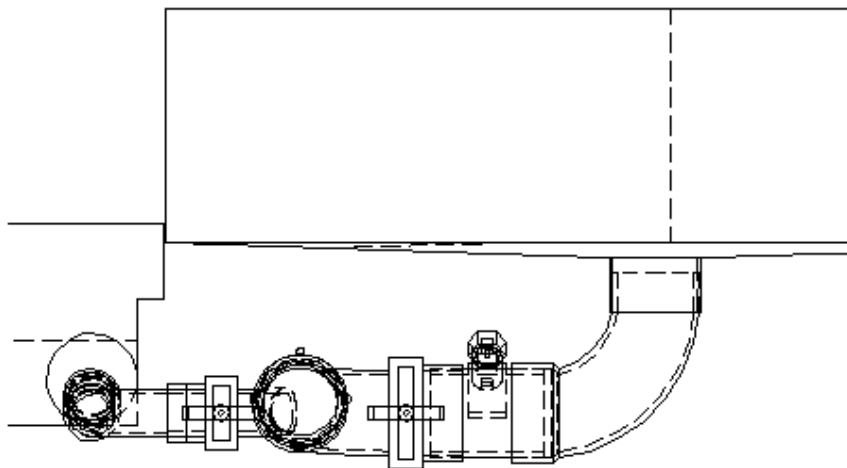

2013 FLYING CLOUD

PLUMBING, DRAIN

Drain Valves/Tanks, 19'

PART NUMBERS ARE ON THE NEXT PAGE.