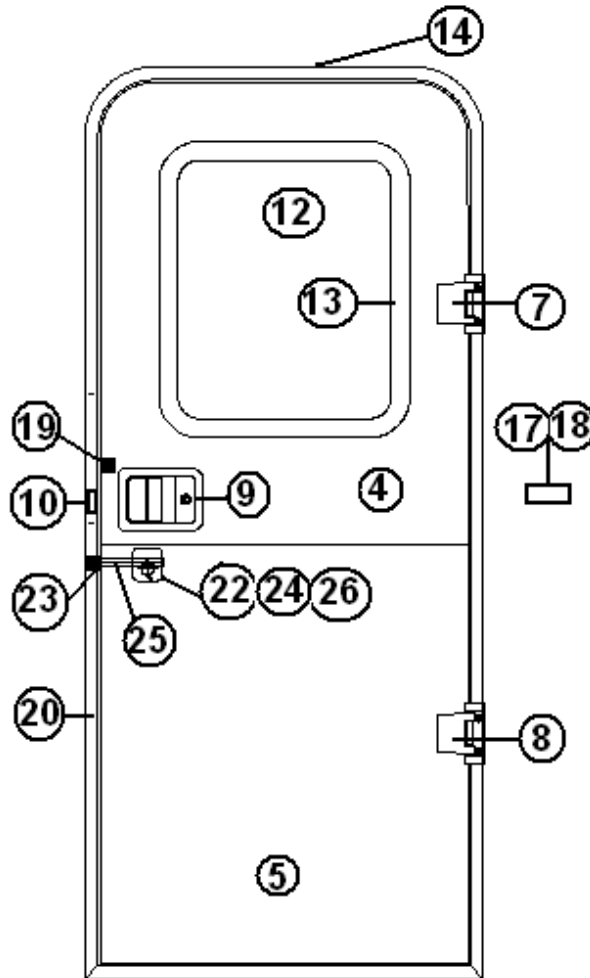

2013 FLYING CLOUD

DOORS, EXTERIOR

Main Door, RH Hinge

Part numbers are on the next page.