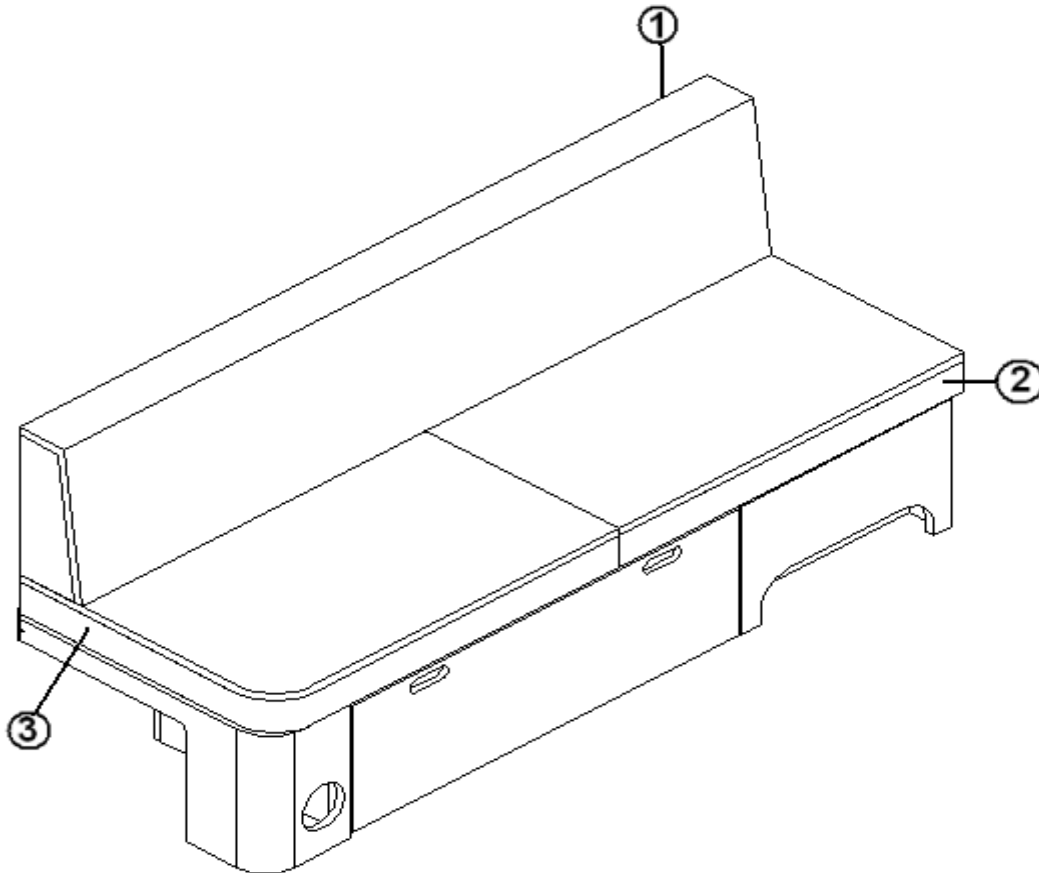

2013 FLYING CLOUD

UPHOLSTERY/FOAM/MATTRESS

Kit, Sofa Foam, Ultra Leather, 30' Bunk

704010B	Kit, Sofa Foam/Ultra Leather Black
704010G	Kit, Sofa Foam/Ultra Leather Gold
704008	Kit, Foam Only, Sofa (3 pc.)

1.	704010B-01	Sofa Back, Ultra Leather, Black
1.	704010G-01	Sofa Back, Ultra Leather, Gold
1.	998216-01	Cover Assy. Sofa Back, Fabric
1.	704008-01	Foam Only, Sofa Back
2.	704010B-02	Seat Cushion Bottom, Right, Black
2.	704010G-02	Seat Cushion Bottom, Right, Gold
2.	998216-02	Cover Assy., Sofa Seat, RH Fabric
2.	704008-03	Foam Only, Bottom, Right
3.	704010B-03	Seat Cushion Bottom, Left, Black
3.	704010G-03	Seat Cushion Bottom, Left, Gold
3.	998216-03	Cover Assy., Sofa LH Seat, Fabric
3.	704008-02	Foam Only, Sofa LH Seat