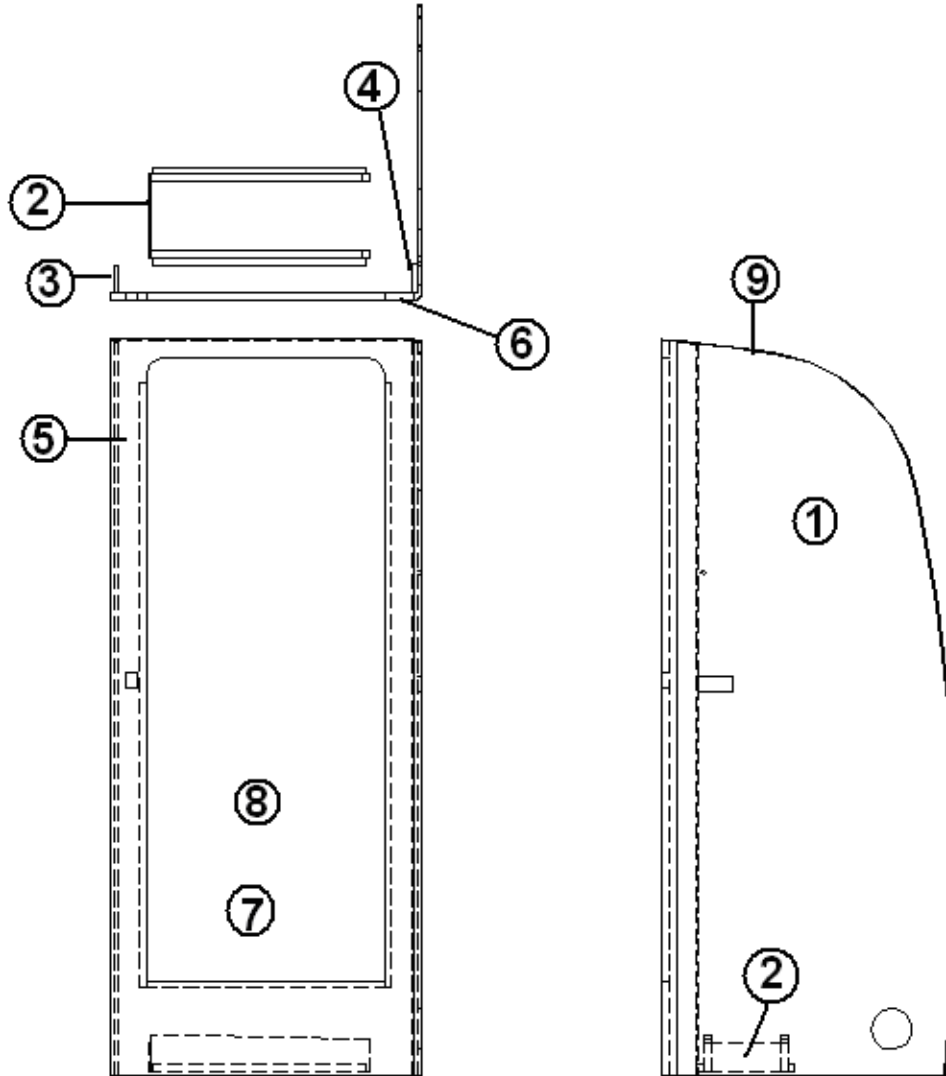

2013 FLYING CLOUD

FURNITURE, BATH

Shower Compartment, 27' Front Double Bed, 25' Front Bed

966879-09	Shower compartment
1. 966879-091	Panel, shower 29.72 X 78.75
2. 961916-01	Shower stand assembly
3. 966879-093	Panel, shower 3 X 78.94
4. 966879-094	Panel, shower 3 X 78.94
5. 966879-095	Panel, shower 32.5 X 79
6. 801706-0014	Trim, corner, 90D 1"
7. 203081-02	Shower stall, 2 PC.
8. 703911-01	Shower door, brushed nickel 25.5 x 65
9. 203138-04	Extrusion, plastic 1/2" Oak
203440	T Molding, black embossed .8125