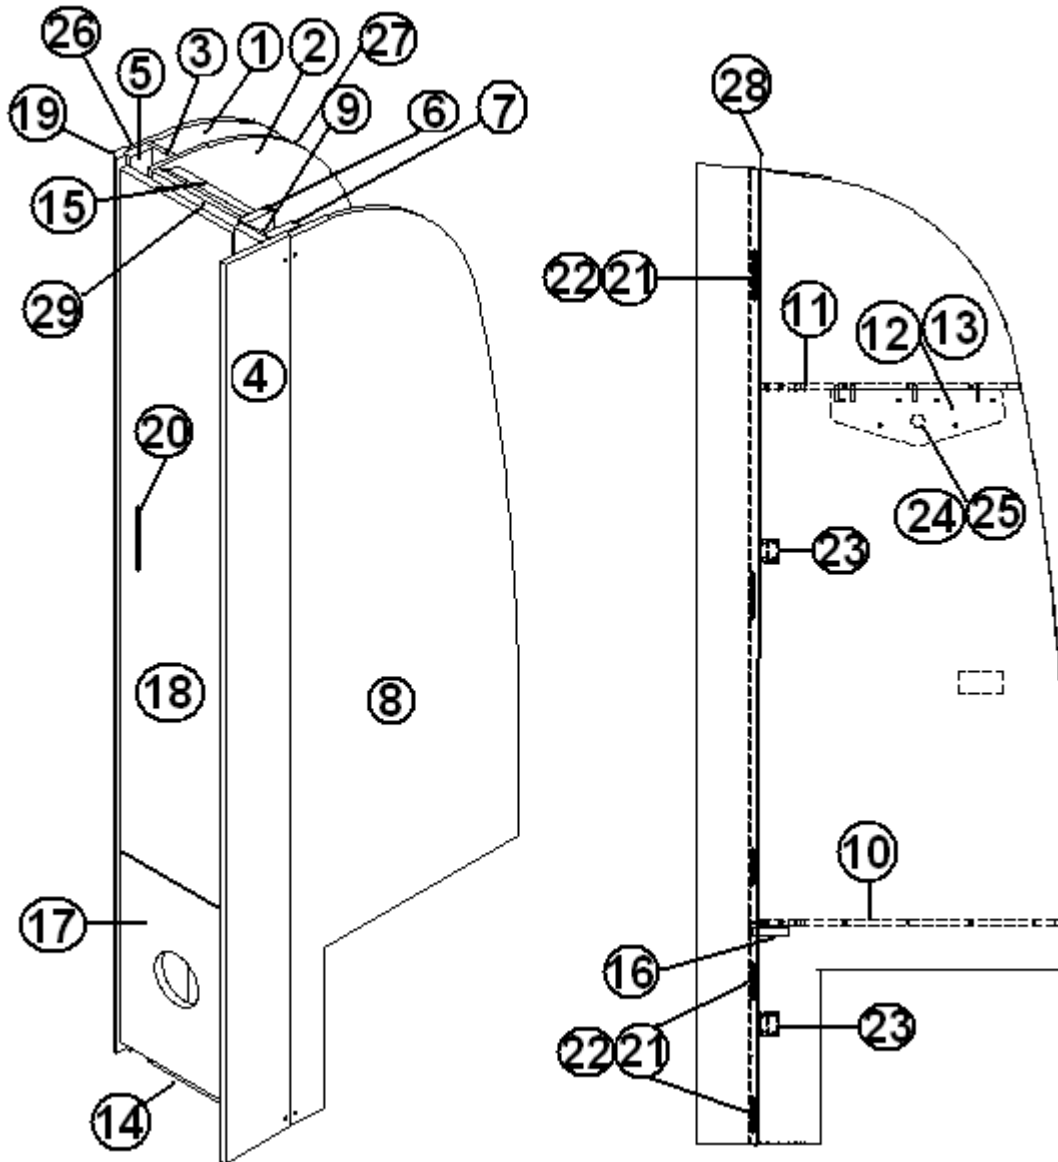

2013 FLYING CLOUD

FURNITURE, BATH

WARDROBE ASSEMBLY, ROADSIDE, 23'D

Part Numbers on the Next Page