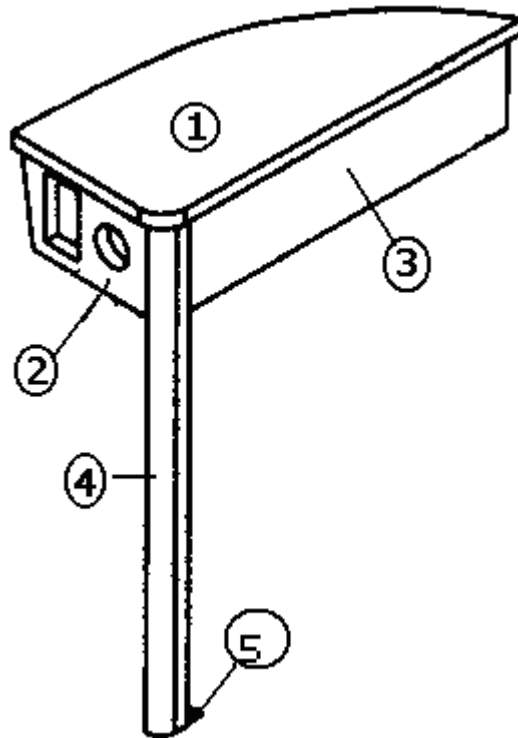

2013 FLYING CLOUD

FURNITURE, BEDROOM

Nightstand, 25' Front Double Bed, 25'

966899-09	Nightstand
1. 966899-091	Panel, nightstand, 9.25 X 21.39 (top)
1. 966899-241	Panel, nightstand, 9.25 X 21.39 (top) Golden Night
2. 966899-092	Panel, nightstand, 7.63 X 5.00
3. 966899-093	Panel, nightstand, 18.95 X 5.00
4. 801706-0014	Trim, corner 90D 1" radius, 84" long
5. 380041	Brace, 1", Stanley, corner