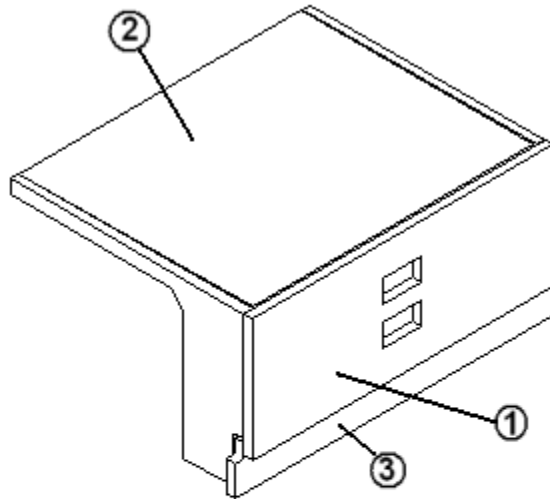

2013 FLYING CLOUD

FURNITURE, GALLEY

Dinette Seat Center, 30' BUNK

	967911	Dinette Seat Center (Fabric)
	967911-01	Dinette Seat Center Ultra Leather Gold
	967911-02	Dinette Seat Center Ultra Leather Black
1.	801351	Lite Ply 18MM 4'x8' pc. (Cut to size)
2.	800507-03	Lauan, 4' x 8' sheet (Cut to size)
3.	967911-6	Panel 4.00" x 29.25"
	703937	Vinyl, Napa Buttercream – Gold U. Leather
	703964	Vinyl, Blackbeard – Black U. Leather