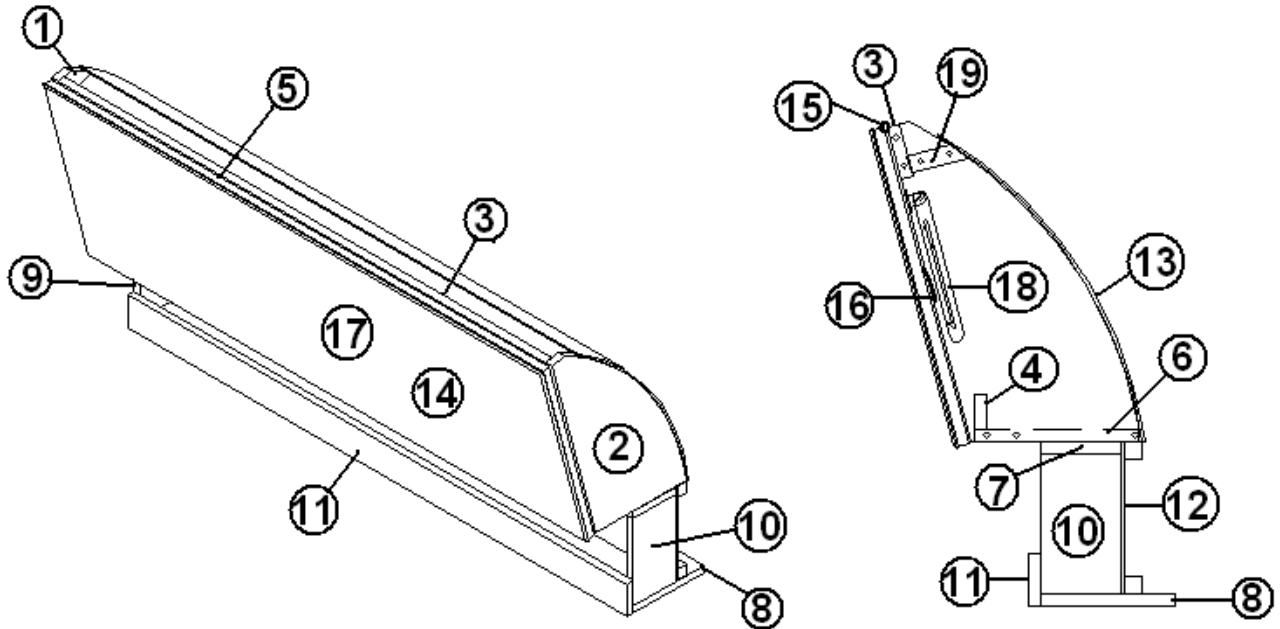

2013 FLYING CLOUD

FURNITURE, BATH

Medicine Cabinet, 25' Front Bed, 27' Front Bed

966896-09	Cabinet, medicine
1. 966896-091	Panel, medicine cabinet, 10.81 X 13.56
2. 966896-092	Panel, medicine cabinet, 10.81 X 13.56
3. 966896-093	Panel, medicine cabinet, 2.25 X 39
4. 966896-094	Panel, medicine cabinet, 1.5 X 39
5. 966896-095	Panel, medicine cabinet, 13.88 X 39.88
6. 966896-096	Panel, medicine cabinet, 7 X 39
7. 966896-097	Panel, medicine cabinet, 3.42 X 40
8. 966896-098	Panel, medicine cabinet, 5.67 X 40
9. 966896-099	Panel, medicine cabinet, 3.42 X 6
10. 966896-0910	Panel, medicine cabinet, 3.42 X 6
11. 966896-0911	Panel, medicine cabinet, 2.25 X 40
12. 966896-0912	Panel, medicine cabinet, 6.5 X 40
13. 966896-0913	Panel, medicine cabinet, 16.25 X 40
14. 372203-33	Mirror, safety, .125" X 14" X 40"
15. 385935-01	Hinge, pivot, zinc plated
16. 381228-01	Catch, grabber door
17. 385940-02	Mirror, pull, chrome
18. 380024	Arms, support, RH
19. 966896-0923	Panel, medicine cabinet, 2.5 X 39
704041	Pile Seat Weather Strip