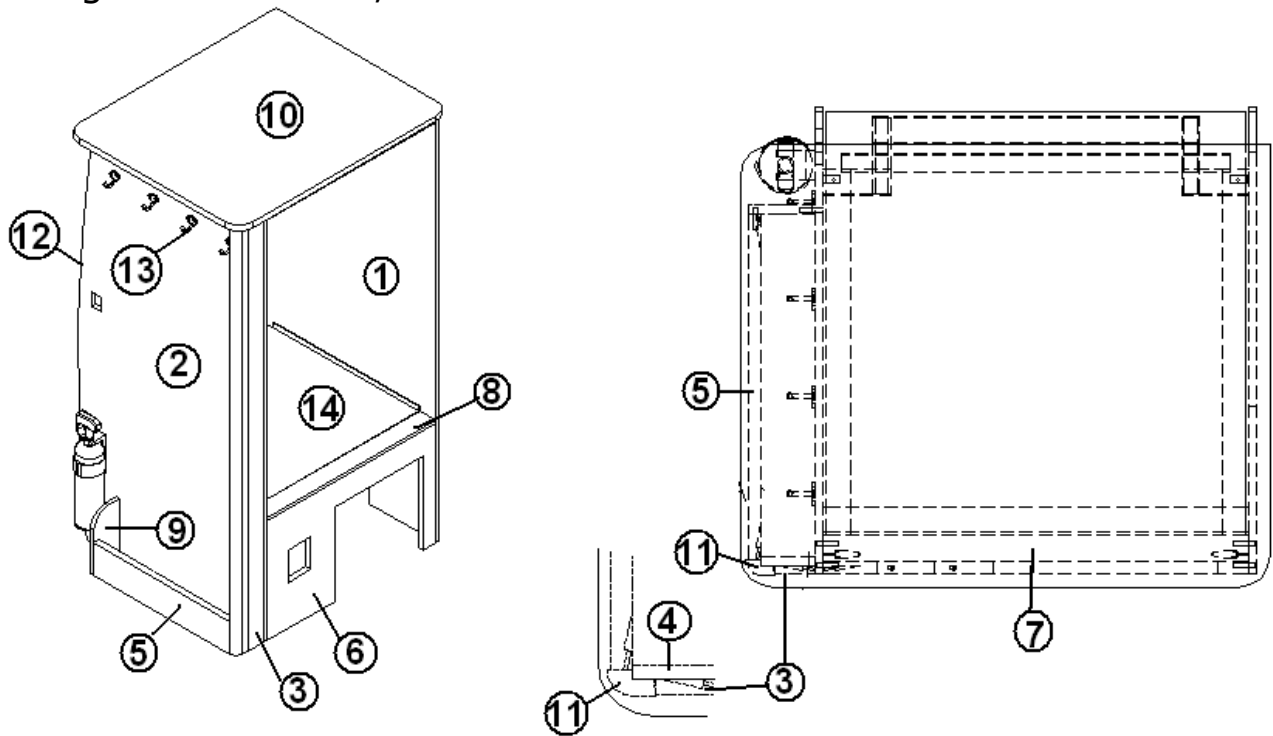

2013 FLYING CLOUD

FURNITURE, GALLEY

Refrigerator Cabinet, 20'

967347-09	Refrigerator cabinet
1. 967347-091	Panel, refer cabinet, 26.33 X 52.43
2. 967347-092	Panel, refer cabinet, 26.33 X 52.43
3. 967347-093	Panel, refer cabinet, 2.25 X 52.43
4. 967347-094	Panel, refer cabinet, 3.00 X 52.43
5. 967347-095	Panel, refer cabinet, 4.00 X 19.50
6. 967347-096	Panel, refer cabinet, 24 X 14.63
7. 967347-097	Panel, refer cabinet, 2.25 X 24.00
8. 967347-098	Panel, refer cabinet, 2.25 X 24.00
9. 967347-099	Panel, refer cabinet, 3.75 X 7.50
10. 967347-0910	Top, refer cabinet, 29.94 X 24.56
967347-2410	Top, refer cabinet, Golden Night
11. 801706-0014	Trim, corner, 90D 1" radius, Alchemy, 84'
12. 203138-04	Extrusion, plastic, 1/2"
13. 381384	Hook, aluminum, coat, 1.68"
14. 966559	Refer stand
114812	Aluminum angle, 1.00 X 1.00