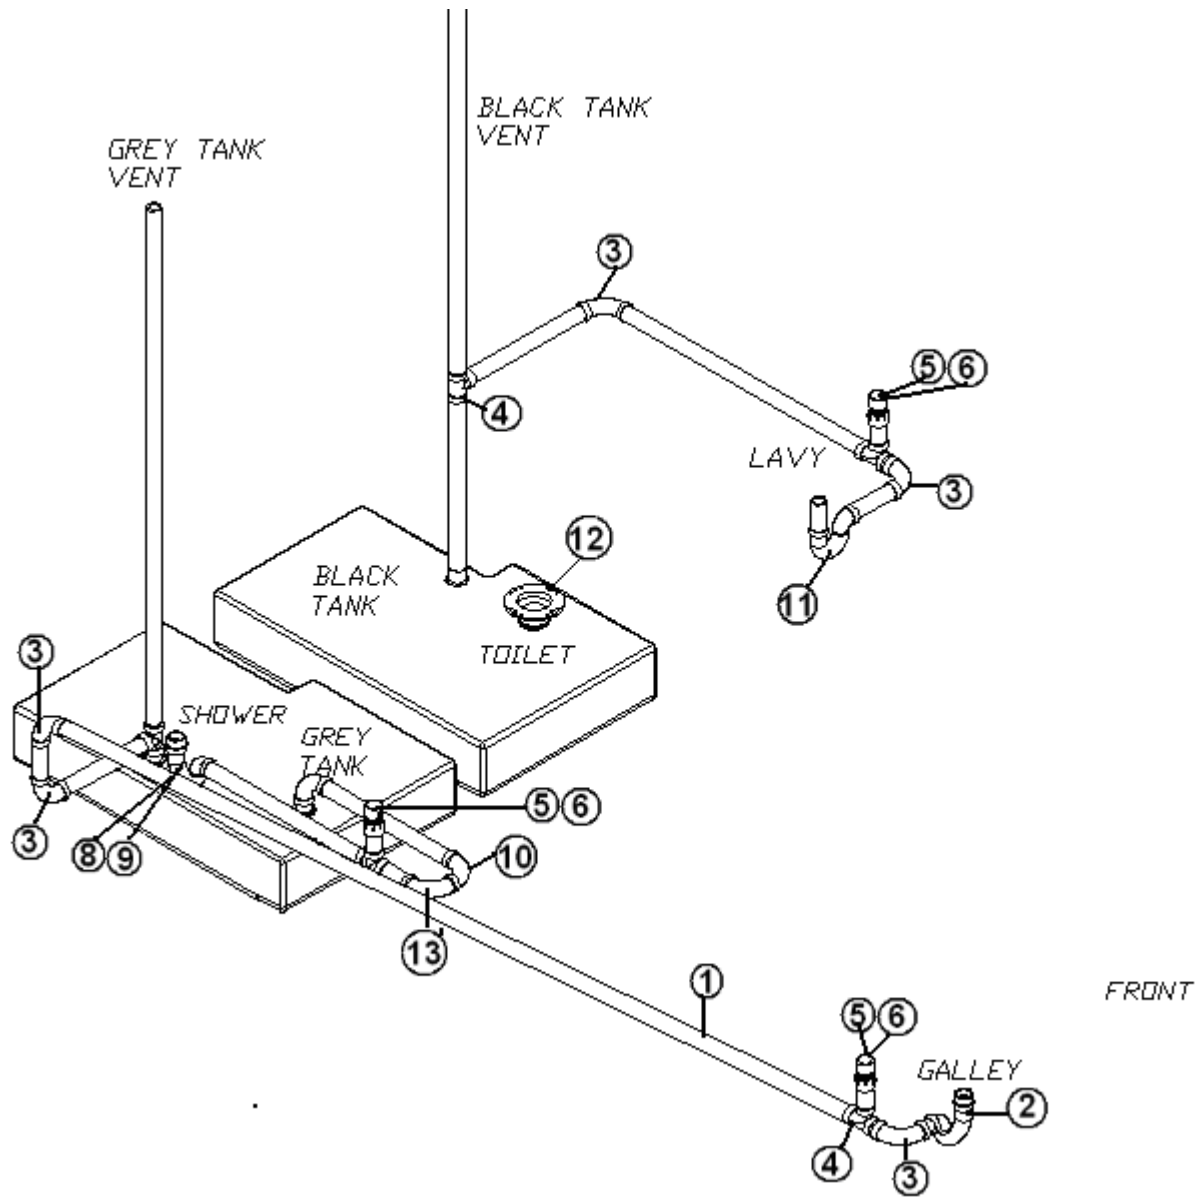

2013 FLYING CLOUD

PLUMBING, DRAIN

DRAIN SYSTEM, ABOVE FLOOR, 30'

PARTS LISTED ON NEXT PAGE