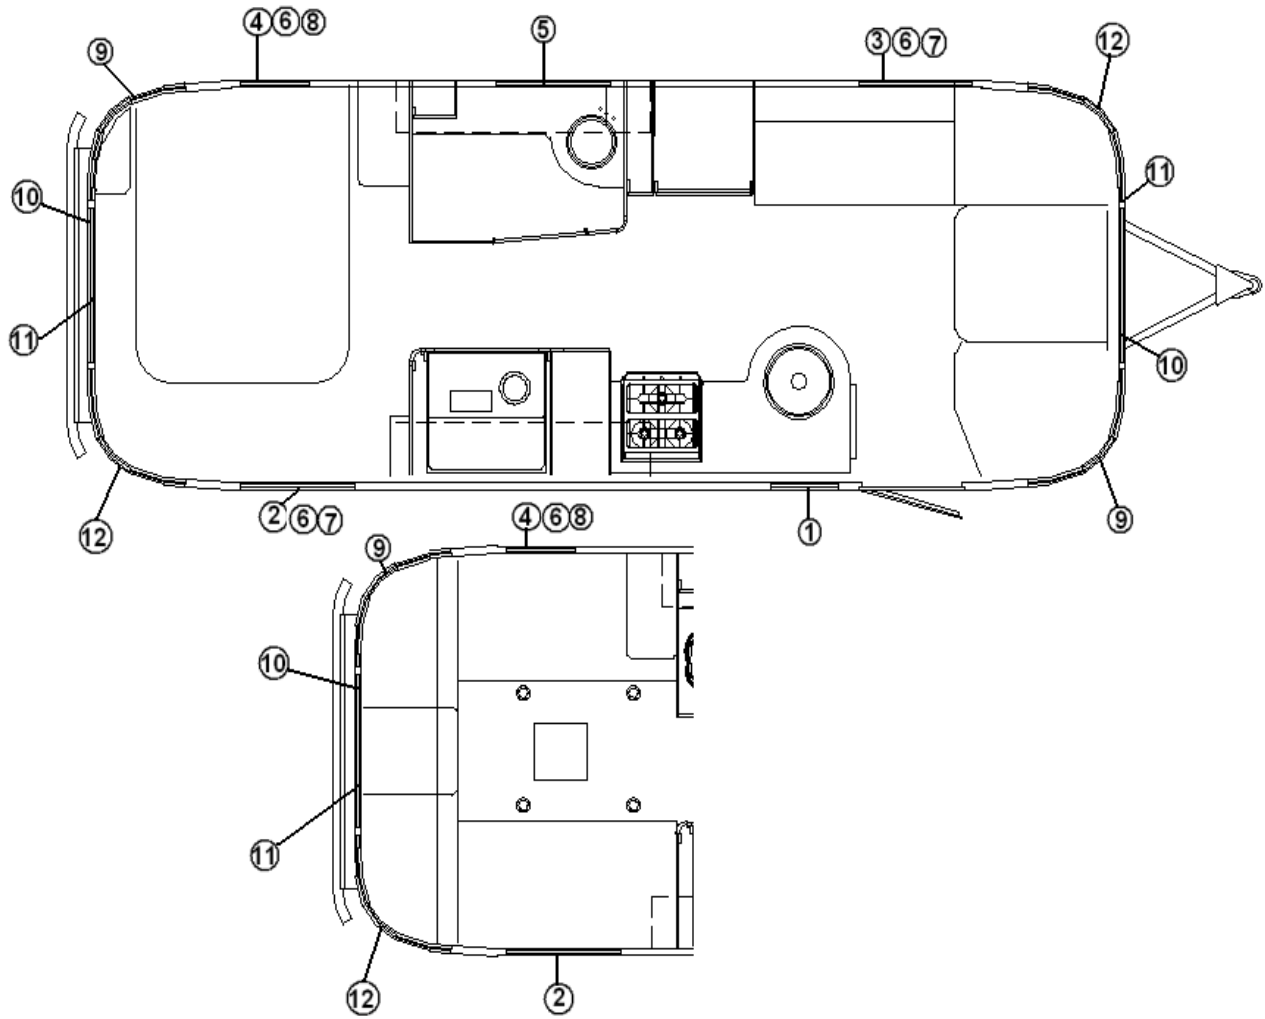

2013 FLYING CLOUD DRAPES/BLINDS/VALANCES

Drapes/Blinds 25'

Parts Listed on Next Page