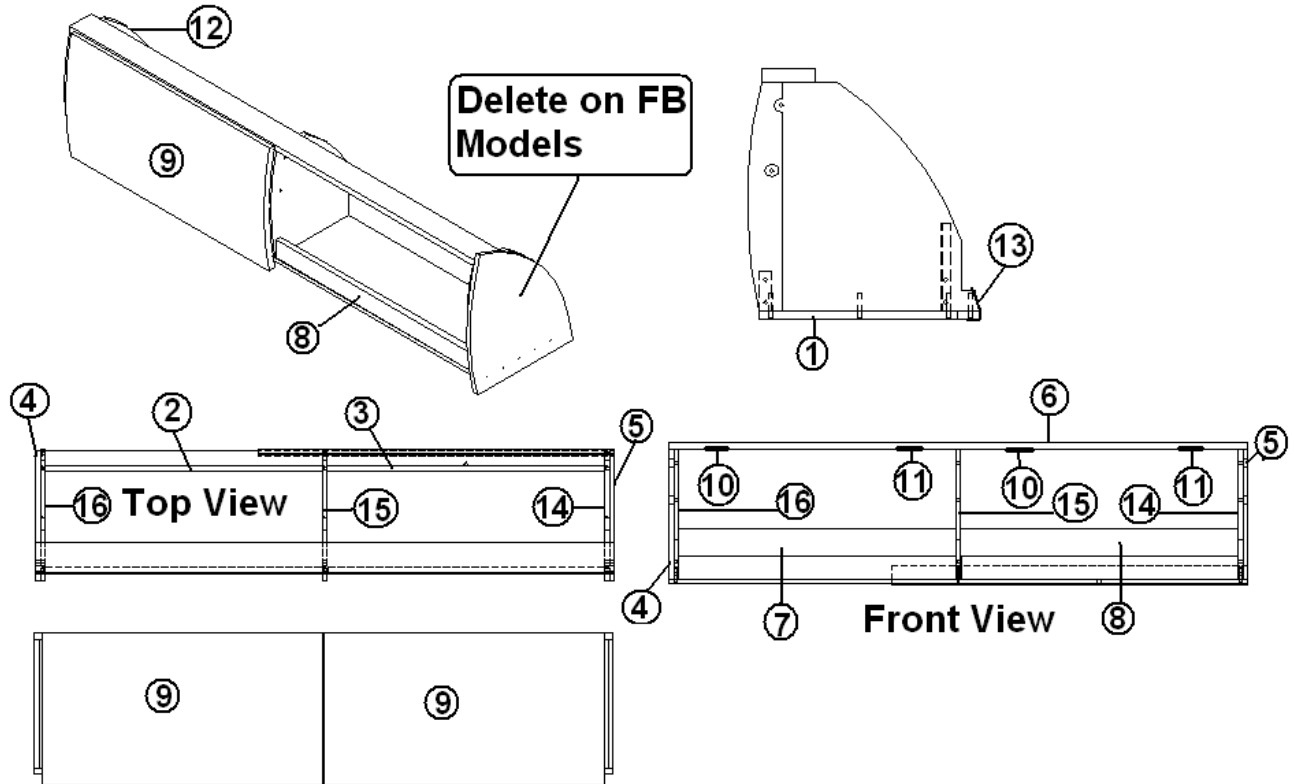

2013 FLYING CLOUD

FURNITURE, GALLEY

Roof Locker, Galley, 25' Front Bed

Part numbers are on the next page.