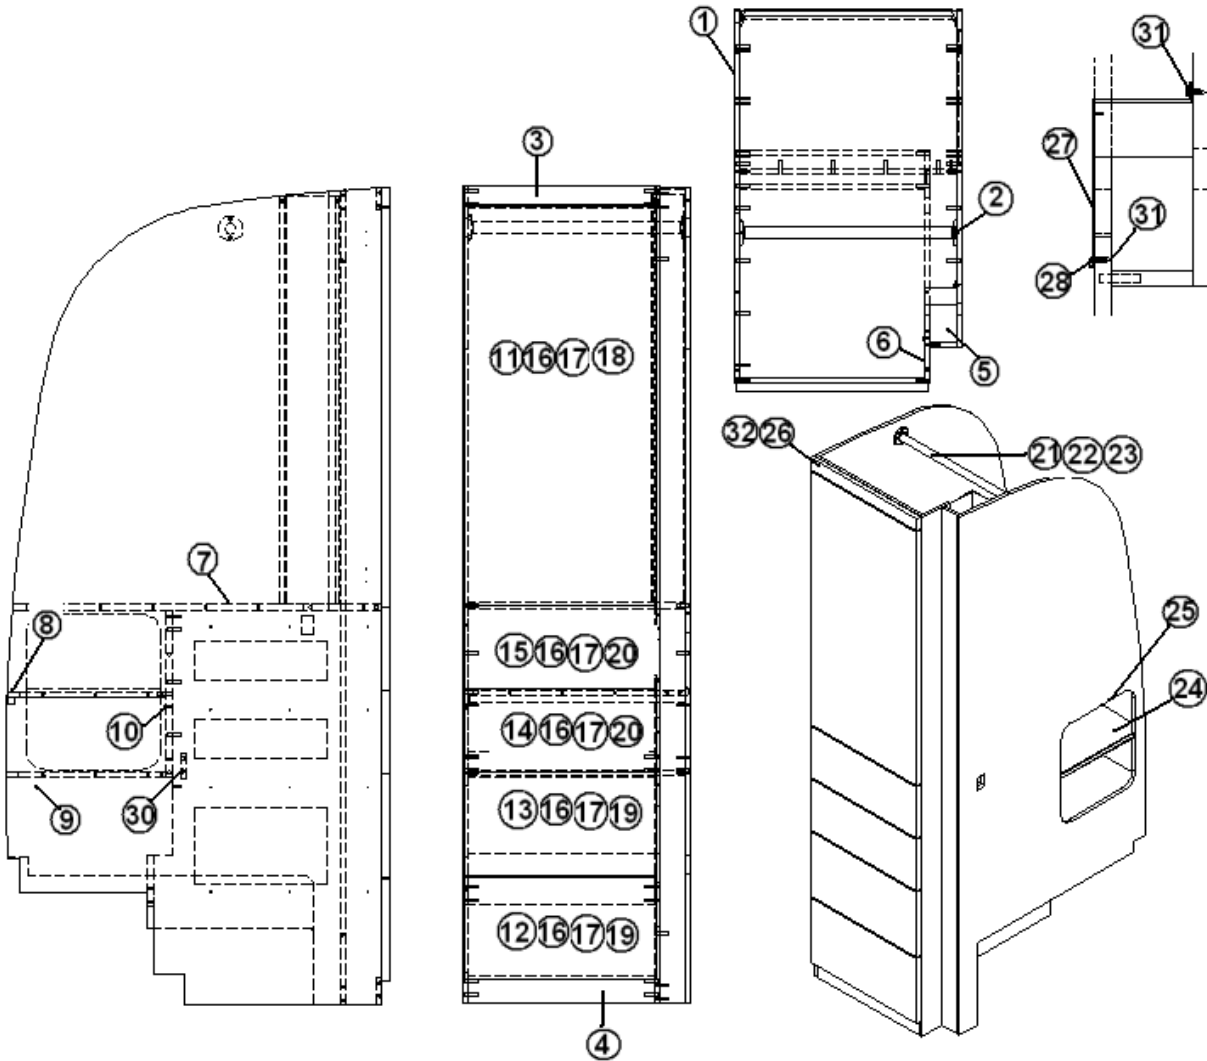

2013 FLYING CLOUD

FURNITURE, BEDROOM

Wardrobe Cabinet Assy., 30' Bunk

Parts Listed on Next Page

2013 FLYING CLOUD

FURNITURE, BEDROOM

Wardrobe Cabinet Assy., 30' Bunk

	967921	Wardrobe Cabinet Assembly
1.	967921-1	Panel Wardrobe 78.69 x 36.08
2.	967921-2	Panel Wardrobe 78.35 x 32.58
3.	967921-3	Panel Wardrobe 17.81 x 2.25
4.	967921-4	Panel Wardrobe 17.81 x 2.68
5.	967921-5	Panel Wardrobe 2.5 x 78.35
6.	967921-6	Panel Wardrobe 78.68 x 22.42
7.	967921-7	Panel Wardrobe 20.81 x 35.38
8.	967921-8	Panel Wardrobe 20.81 x 15.25
9.	967921-9	Panel Wardrobe 20.81 x 15.46
10.	967921-10	Panel Wardrobe 20.81 x 17.75
11.	967921-11	Panel Wardrobe 18.44 x 38.38
12.	967921-12	Panel Wardrobe 18.44 x 9.89
13.	967921-13	Panel Wardrobe 18.44 x 9.89
14.	967921-14	Panel Wardrobe 18.44 x 7.87
15.	967921-15	Panel Wardrobe 18.44 x 7.87
16.	382044	Handle Brushed Nickel
17.	381228-01	Catch Grabber Door C3-803
18.	381607	Hinge Assy., Grass Euro
19.	965555-05	Drawer Box Assy., 17.81 x 8.38
20.	965554-07	Drawer Box Assy., 17.81 x 5.875
21.	380046	Chrome Flange
22.	380045	Tubing, 3/4" Elec. Metallic
23.	200975-04	Conduit, Flexible Black Plastic
24.	800572-0114	Molding Hardwood Flat G. Alchemy
25.	203445-02	T-Molding 9/16" Yellow
26.	967921-29	Panel, Wardrobe 18.44 x 1.82
27.	115579	Closeout Plumbing
28.	201666-01	Molding J - 3/16" Plastic White
29.	967921-32	Panel, Wardrobe 5 x 17.81
30.	967921-33	Panel, Wardrobe 5 x 17.81
31.	320016	Screw, Phillips Head 8 x 1/2 PH
32.	967921-35	Panel 1.50" x 18.00"