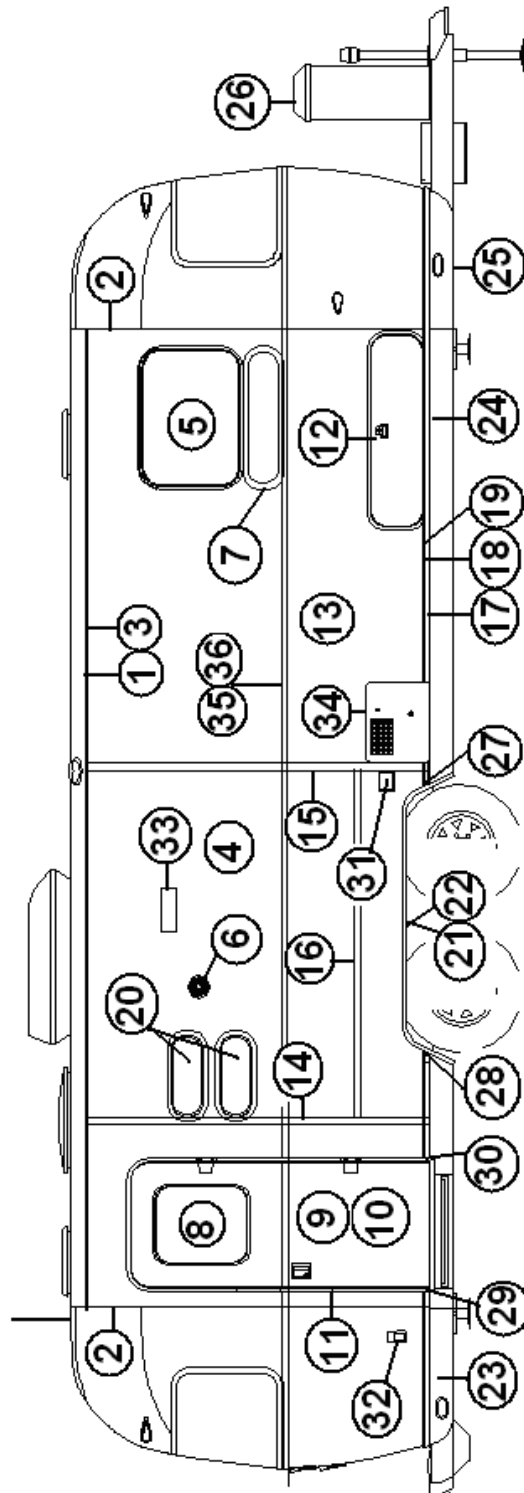

2013 FLYING CLOUD EXTERIOR BODY

Wall, Curbside, 27'

Part numbers are on the next page