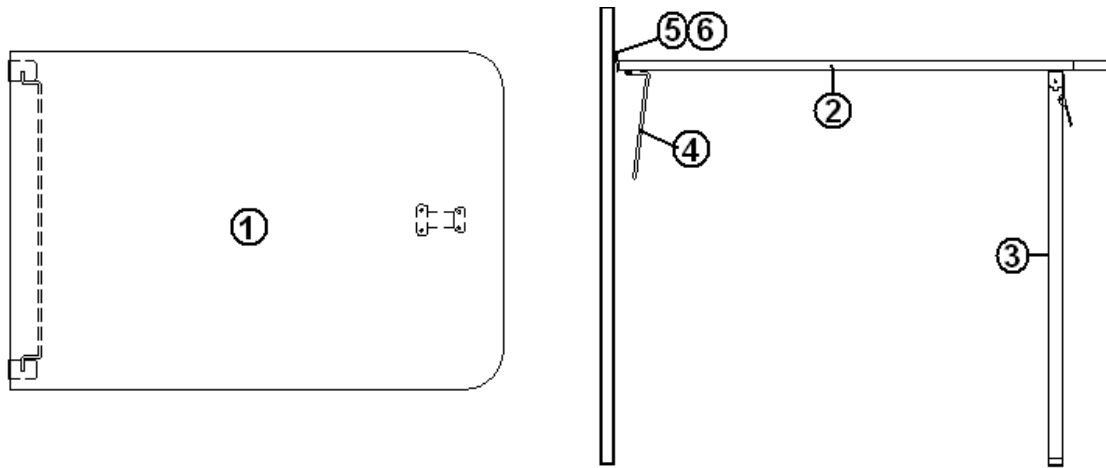

2013 FLYING CLOUD

FURNITURE, LOUNGE

DINETTE TABLE, 20'

967373-09	Table assembly, 38" Dinette
1. 967373-091	Panel, dinette table 26.00 X 38.00
2. 365347-02	Edgebanding, Luna Frost, 15/16"
3. 381811-04	Leg, folding table 30.5" #FL3400
4. 380284-02	Table hinge bracket
5. 380284-03	Table hinge bracket
6. 340018	Catch plate J-1