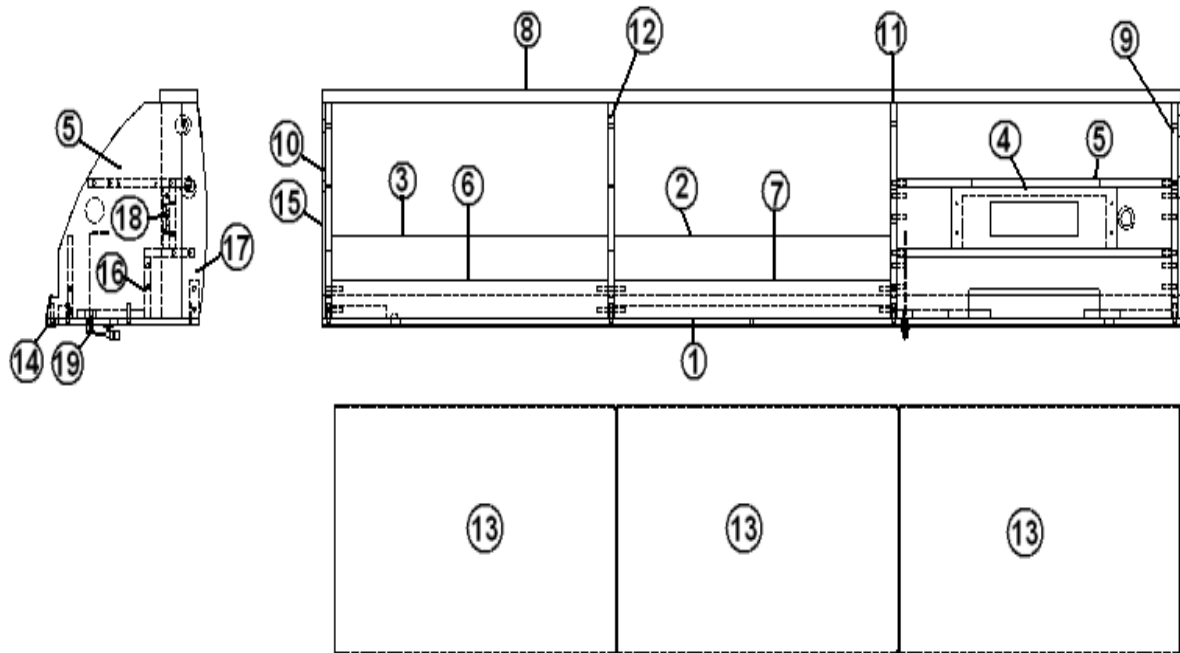

2013 FLYING CLOUD

FURNITURE, LOUNGE

Lounge Locker Assy., 30' Bunk

Parts Listed on Next Page

2013 FLYING CLOUD

FURNITURE, LOUNGE

Lounge Locker Assy., 30' Bunk

	967906	Lounge Locker Assy.
1.	967906-1	Panel 12.5" x 70.75"
2.	967906-2	Panel 5" x 22.75"
3.	967906-3	Panel 5" x 22.75"
4.	967906-4	Panel 3.75" x 13.75"
5.	967906-5	Panel 8.50" x 22.75"
6.	967906-6	Panel 2.25" x 22.75"
7.	967906-7	Panel 2.25" x 22.75"
8.	967906-9	Panel 3" x 70.75"
9.	967906-10	Panel 13.18" x 13"
10.	967906-11	Panel 13.18" x 13"
11.	967906-12	Panel 13.18" x 13"
12.	967906-13	Panel 13.18" x 13"
13.	801786-0414	Door Rad. Foam 15.25" x 23.13"
14.	115085	Angle Aluminum, Rooflockers
15.	800507-02	Lauan 1/4" 4' x 8"
16.	967906-26	Panel, 22.75" x 3.62"
17.	967906-28	Panel, 2.56" x 22.75"
18.	967906-33	Panel, 22.75" x 3.75"
19.	512577	Bushing, Strain Relief
	381840-01	Hinge, Overhead Spring LH
	381840-02	Hinge, Overhead Spring RH