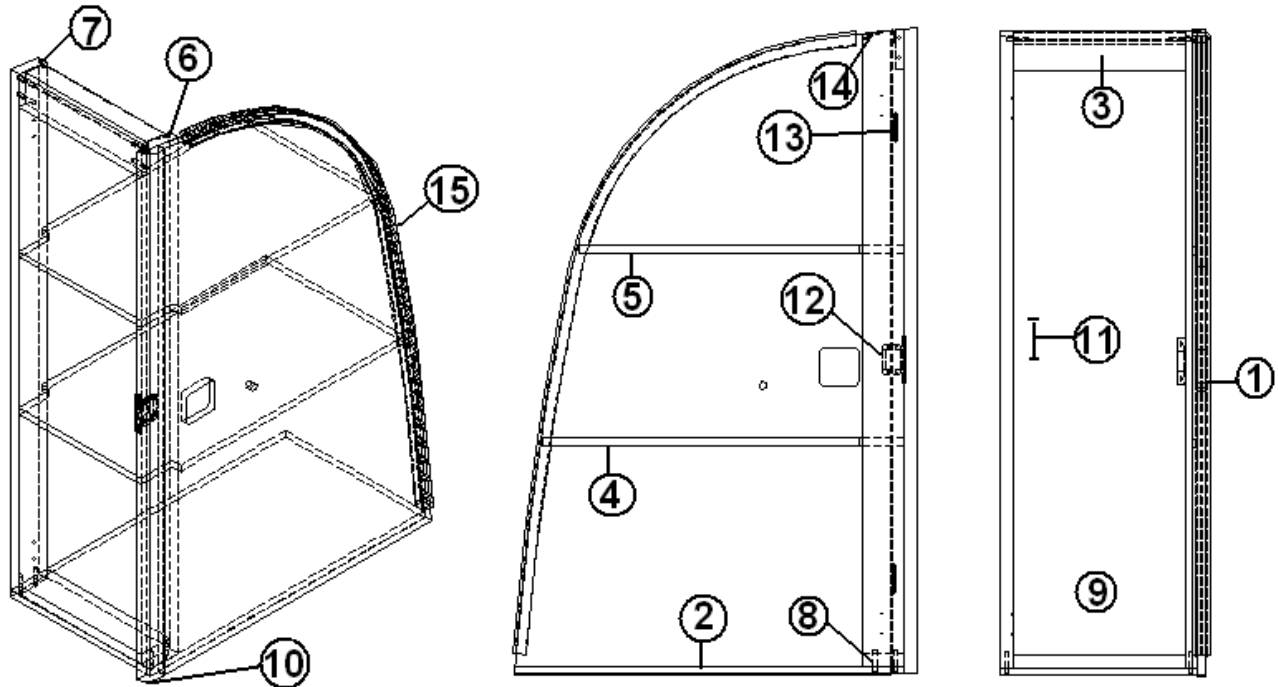

2013 FLYING CLOUD

FURNITURE, BEDROOM

Linen Cabinet, Hanging, 27' Front Bed, 28', 30', Twin Models

966855-09	Linen cabinet, hanging
966855-02	Linen Cabinet, hanging 30' Twin
1. 966855-091	Panel, linen cabinet, 23.59 X 40.19
2. 966855-092	Panel, linen cabinet, 24.25 X 12.25
3. 966855-093	Panel, linen cabinet, 2.5 X 10.75
4. 966855-094	Panel, linen cabinet, 22.5 X 12.25
5. 966855-095	Panel, linen cabinet, 20.25 X 12.25
6. 966855-096	Panel, linen cabinet, 2.5 X 39.75
7. 966855-097	Panel, linen cabinet, 2.5 X 39.75
8. 966855-098	Panel, linen cabinet, 2.5 X 10.75
9. 966855-099	Door, hanging cabinet, 11.38 X 38.88
10. 801706-0014	Trim, corner 90D 1"radius, 84"
11. 382044	Handle, brushed nickel
12. 381228-01	Catch, grabber door
13. 381607	Hinge assembly, Grass Euro
14. 115085	Angle aluminum, roof lockers
15. 203138-04	Extrusion, plastic, 1/2" oak
966855-20	Panel, Hanging Wardrobe 5.5 x 11.44
*966855-20	Not used on 30'