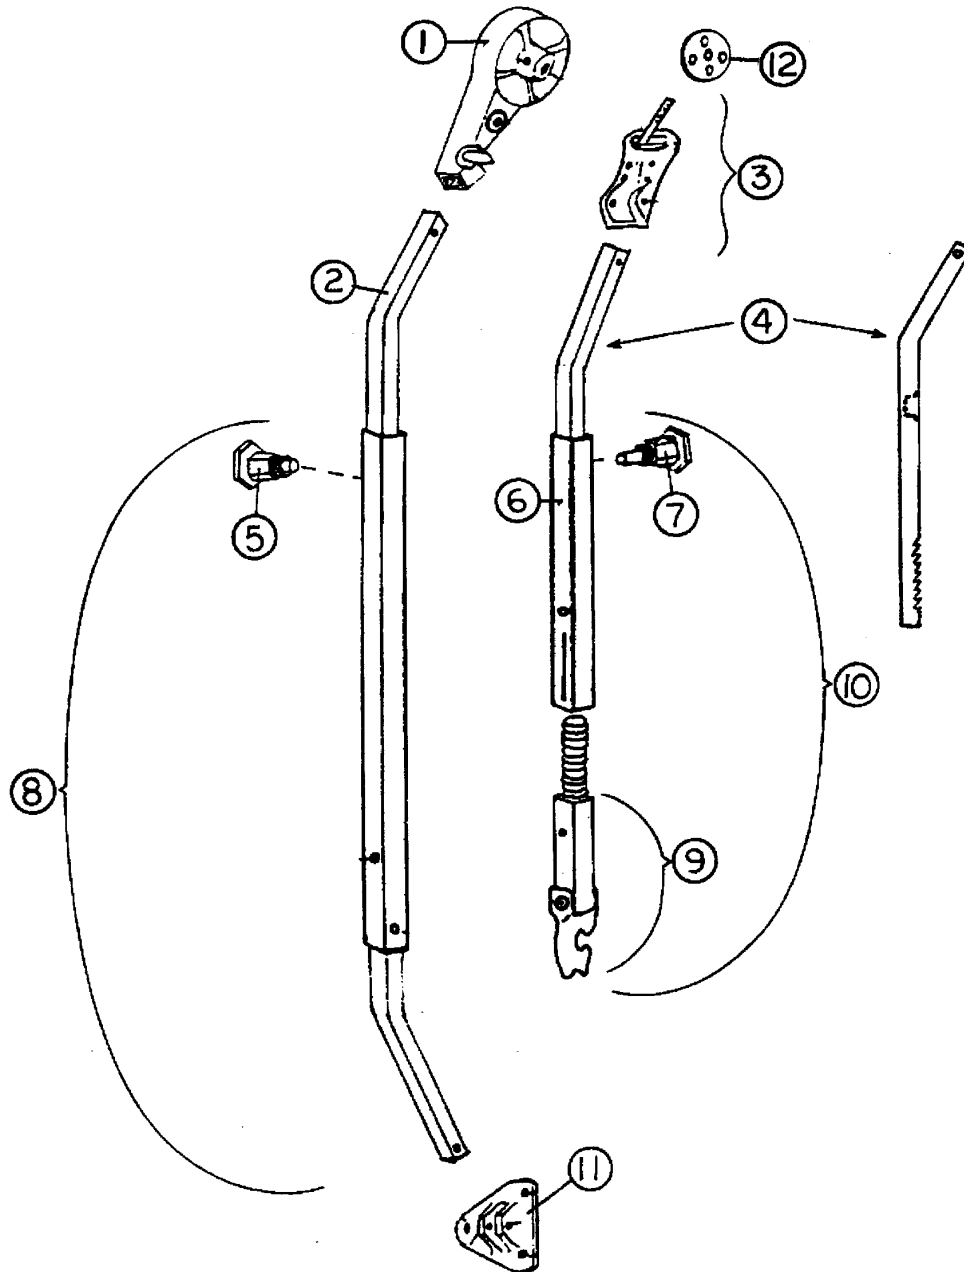

2013 FLYING CLOUD HARDWARE

AWNING HARDWARE

See next page for P/N