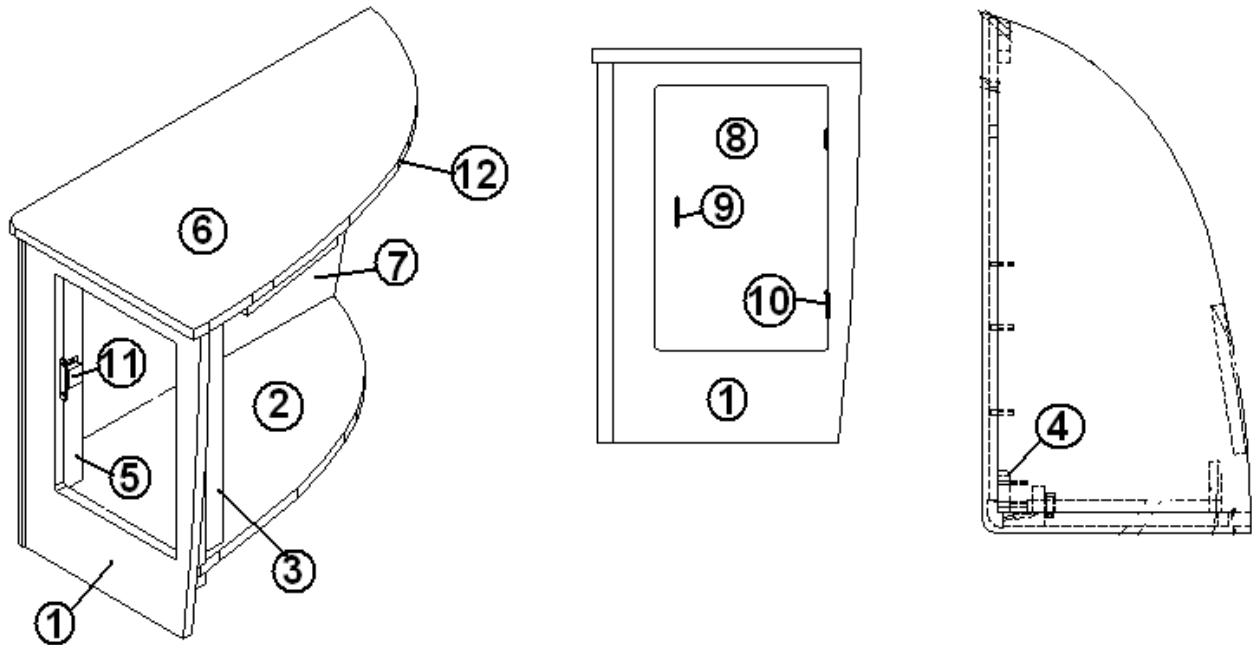

2013 FLYING CLOUD

FURNITURE, BEDROOM

Nightstand, 27' J-Queen Bedroom, Curbside

966851-09	Nightstand, RH
1. 966851-091	Panel, RH nightstand, 14.78 X 22.75
2. 966851-092	Panel, RH nightstand, 27.69 X 14.13
3. 966851-093	Panel, RH nightstand, 3 X 17.75
4. 966851-094	Panel, RH nightstand, 2.25 X 22.75
5. 966851-095	Panel, RH nightstand, 3 X 1.63
6. 966851-096	Panel, RH nightstand, 16.09 X 31.06
6. 966851-106	Panel, RH nightstand, 16.09 X 31.06, Mid. Sun
6. 966851-246	Panel, RH nightstand, 16.09 x 31.06, G. Night
7. 966851-097	Panel, RH nightstand, 28.84 X 22.75
8. 966851-098	Door, 7" X 15.31"
9. 382044	Pull, bar, brushed nickel
10. 381607	Hinge, Brass
11. 381228-01	Catch, grabber door
12. 801706-0014	Corner trim-90D 1" radius
201673	Reverse cove molding, white
201673-02	Reverse cove molding, black