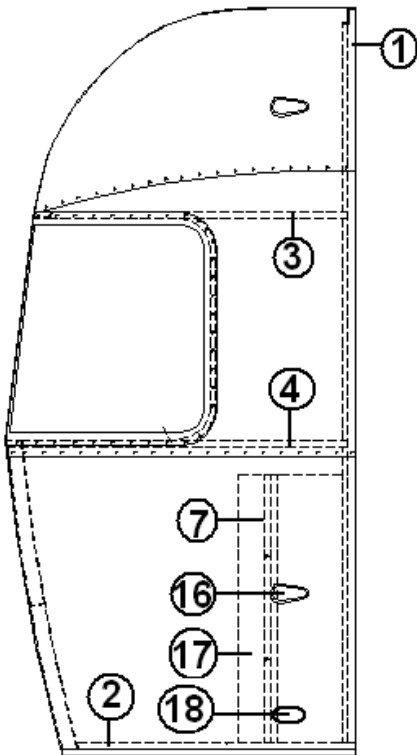

2013 FLYING CLOUD

EXTERIOR SHELL

FRONT END, 19', 20', 23', 23' Front Bed

Part Numbers are on the Next Page