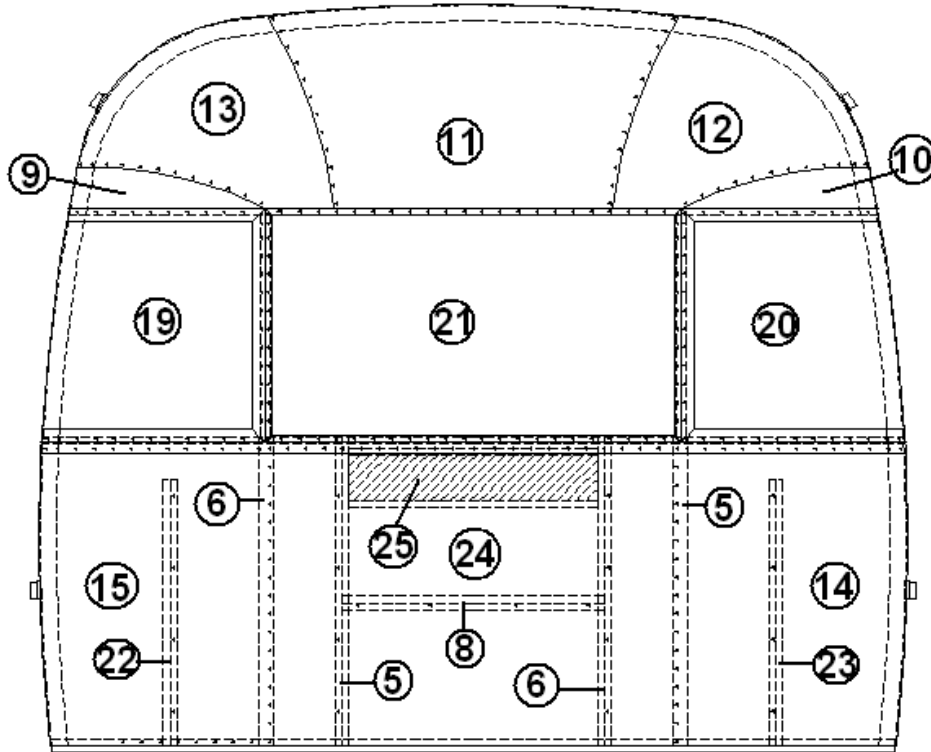

2013 FLYING CLOUD

EXTERIOR SHELL

FRONT END, 19', 20', 23', 23' Front Bed

Part Numbers are on the Next Page