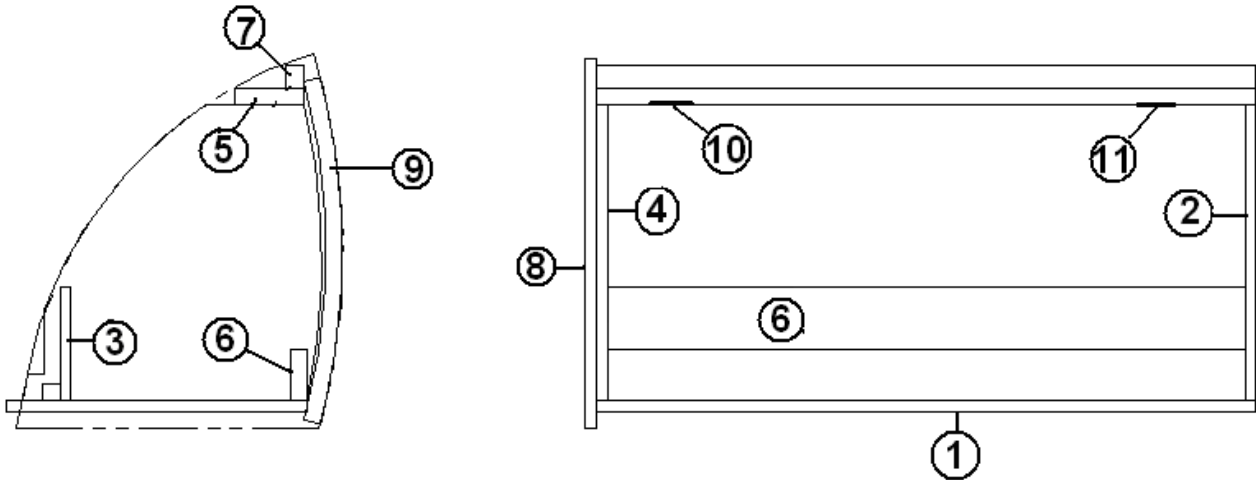

2013 FLYING CLOUD

FURNITURE, GALLEY

Roof Locker, Rear Galley, 20'

967349-09	Roof locker, rear, galley
1. 967349-091	Panel, galley, roof locker, 13.25 X 29.00
2. 967274-01	Divider, RH, roof locker, 12.53 X 13.00
3. 967349-093	Panel, galley, roof locker, 5 X 27.94
4. 967274-02	Divider, LH, roof locker, 12.53 X 13.00
5. 967349-095	Panel, galley roof locker, 3.00 X 29.00
6. 967349-096	Panel, galley roof locker, 2.25 X 27.94
7. 967349-097	Panel, galley roof locker, 1.75 X 29.00
8. 967548	End Cap, Galley Roof locker 15.79 x 18.02
9. 801786-0314	Door, plyform, 15.25 X 28.38
10. 381840-01	Hinge, overhead spring LH
11. 381840-02	Hinge, overhead spring RH
382070	Rubber Dots, Black
512562	Receptacle Gasket w/adhesive