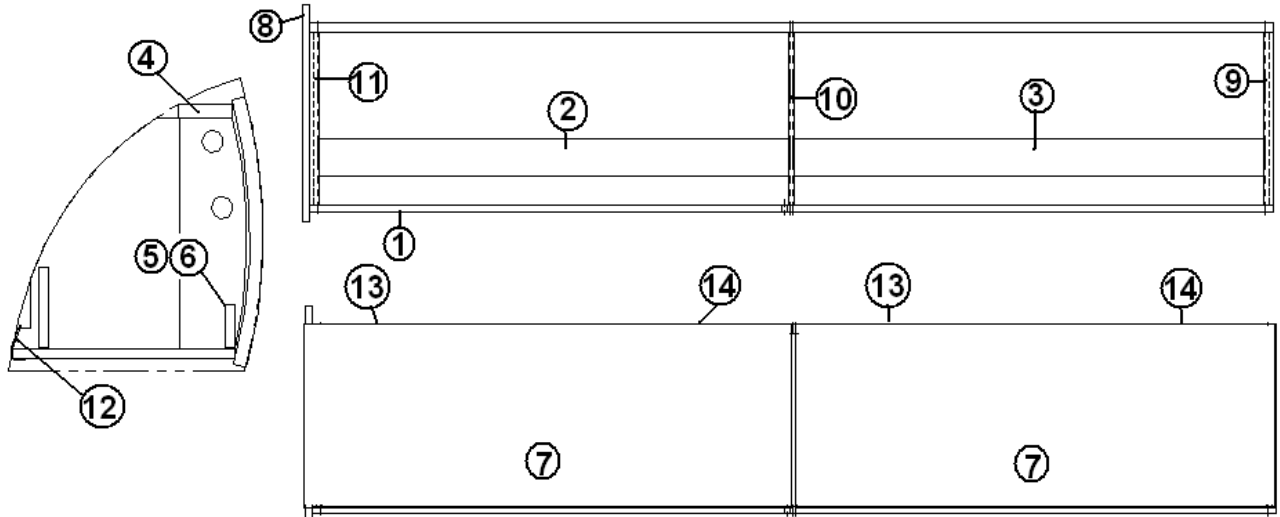

2013 FLYING CLOUD

FURNITURE, GALLEY

Roof Locker, Dinette, 28' W

967395-09	Roof locker, dinette
1. 967395-091	Panel, roof locker 12.5 X 72.25
2. 967395-092	Panel, roof locker 5 X 35.16.00
3. 967395-093	Panel, roof locker 5 X 35.16.00
4. 967395-094	Panel, roof locker 3 X 72.25
5. 967395-095	Panel, roof locker 2.25 X 35.16.00
6. 967395-096	Panel, roof locker 2.25 X 35.16.00
7. 801786-0114	Door, plyform 35.5 X 15.25 Alchemy
8. 967275	Cap assembly, end, 14.76 X 17.07
9. 967274-09	Divider, RH roof locker, 12.53 X 13.00
10. 967274-02	Divider, LH, roof locker, 12.53 X 13.00
11. 967274-03	Divider, LH, roof locker, 12.53 X 13.00
12. 115085-01	Aluminum angle, roof locker
13. 381840-01	Hinge, overhead spring, LH
14. 381840-02	Hinge, overhead spring RH
382070	Rubber Dots, Black
512562	Receptacle Gasket w/adhesive