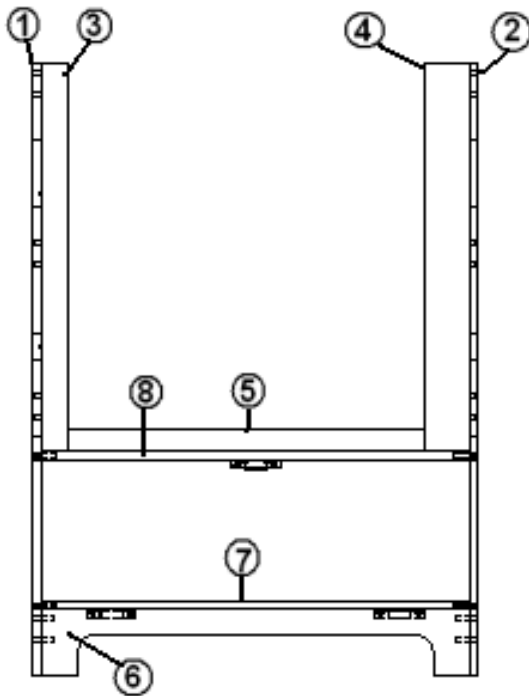

2013 FLYING CLOUD

FURNITURE, GALLEY

GALLEY ASSEMBLY, AFT W/DRAWERS, 30' CONV. M/W OPTION

PARTS LISTED ON NEXT PAGE