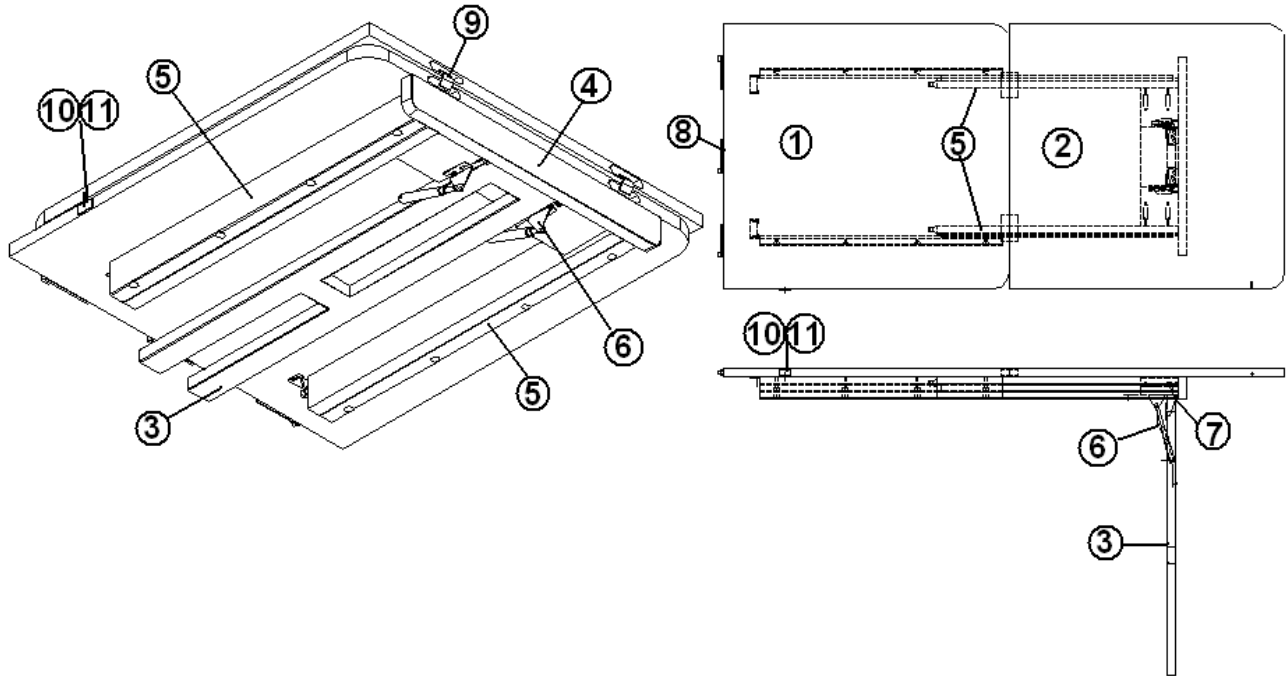

Magazine Rack, 25', 28', 30'

963990-0014

Magazine Rack

2013 FLYING CLOUD

FURNITURE, LOUNGE

Table, Lift Up, 23'

- | | |
|----------------|-------------------------------------|
| 967381-09 | Table assembly, lift up |
| 1. 967381-091 | Leaf, table, lower |
| 2. 967381-092 | Leaf, table, upper |
| 3. 962177-0314 | Leg, hardwood, 30.50" |
| 4. 967381-094 | Facer board, lift up table |
| 5. 381306 | Slides, table, lift up, RH & LH #20 |
| 6. 381147 | Door support - spring loaded |
| 7. 382159 | Hinge, pivot, nickel #AIR-PIVOT |
| 8. 201155 | Sliding guide, plastic, table |
| 9. 380040 | Hinge, SOSS, invisible, LH/RH |
| 10. 345319-08 | Screw, particle board, #8 X 1.00" |
| 11. 380037 | Retainer, spring lock |
| 12. 380038 | Eyelet, lock GS 5 10 brass |
| 381074 | Catch, bulldog #65S (copper) |