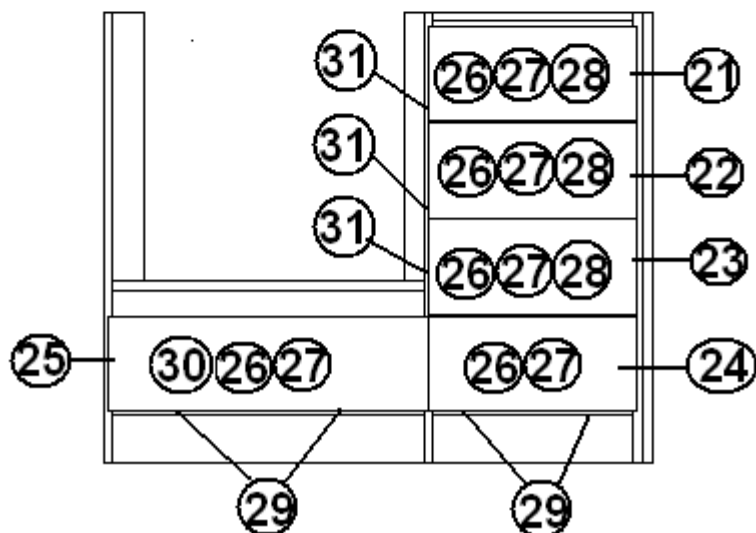

2013 FLYING CLOUD

FURNITURE, GALLEY

Galley, 27' FB Signature, Standard Oven Section

Part numbers are on the next page

2013 FLYING CLOUD

FURNITURE, GALLEY

Galley, 27' FB Signature, Standard Oven Section

967841-09	Galley, Standard Oven Section
967841-0109	Galley w/Convection M/W Section
1. 967841-091	PANEL, 2.65 x 19.25
2. 967841-092	PANEL, 1.63 x 19.25
3. 967841-3	PANEL, 6" x 34.75"
4. 967841-4	PANEL, 15.75" x 3"
5. 967841-5	PANEL, 15.75" x 3"
6. 967841-6	PANEL, 2.25" x 15.75"
7. 967841-7	PANEL, 2.25" x 15.75"
8. 967841-8	PANEL, 2.25" x 15.75"
9. 967841-9	PANEL, 16.88" x 34.75"
10. 967841-10	PANEL, 16.44" x 34.75"
11. 967841-11	PANEL, 2.25" x 24.50"
12. 967841-12	PANEL, 2.25" x 34.75"
13. 967841-13	PANEL, 24.50" x 2.75"
14. 967841-0914	PANEL, 24.50" x 3.00"
15. 967841-0915	PANEL, 15.75" x 3.00"
16. 967841-16	PANEL, 6" x 24.50"
17. 967841-17	PANEL, 16.88" x 25.25"
18. 967841-18	PANEL, 6" 15.75"
19. 967841-19	PANEL, 42.50" x 10.00", WHITE/RAW
20. 800025-01	PINE, ¾" X ¾", STAINED
21. 967841-0921	DOOR, GALLEY, 16.38" X 7.5"
22. 967841-0922	DOOR, GALLEY, 16.38" X 7.5"
23. 967841-0923	DOOR, GALLEY, 16.38" X 7.5"
24. 967841-0924	DOOR, GALLEY, 16.38" X 7.5"
25. 967841-0925	DOOR, GALLEY, 25.13" X 11.63"
26. 382044	HANDLE BRUSHED NICKEL
27. 381228-01	CATCH GRABBER DOOR
28. 965560-05	DRAWER BOX, 5.63" X 16.5" X 15.25"
29. 381607	HINGE, ASSEMBLY
30. 382029-05	HANDLE, BAR 21.33"
31. 381773-15	DRAWER SLIDE, 5.875" X 15.75"(PAIR)
115558	TOE KICK, ALUMINUM, GALLEY
967860	Cutlery Drawer Insert
195329-202	Hemisphere Clear Bump On