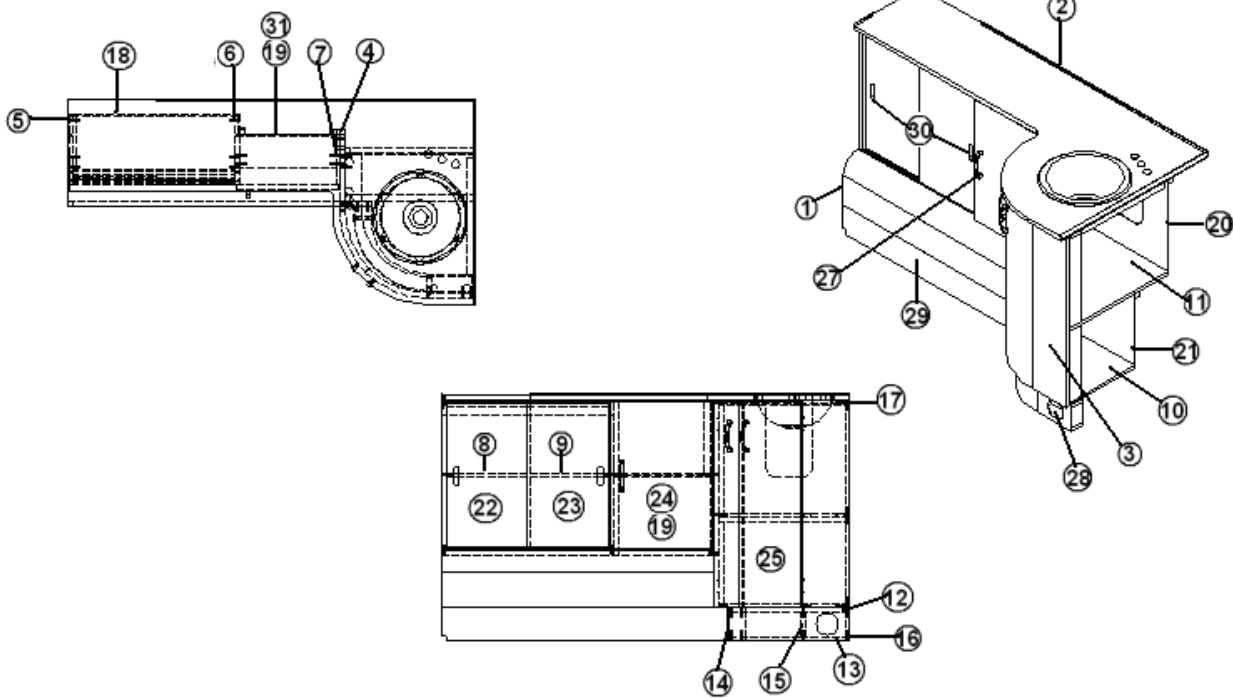

2013 FLYING CLOUD

FURNITURE, BATH

BATH MODULE, 30' BUNK

	112045	Bath Module Installation
1.	112045-1	Panel 23 x 77.81
2.	112045-2	Panel 36.14 x 79.50
3.	112045-3	Panel 23 x 79.50
4.	112045-4	Panel 3.00 x 79.50
5.	112045-5	Panel 14.00 x 75.82
6.	112045-6	Panel 3.00 x 61.00
7.	112045-7	Panel 3.00 x 7.75
8.	112045-8	Panel 26.13 x 4.75
9.	112045-9	Panel 26.13 x 4.75
10.	112045-10	Panel 9.5 x 30
11.	801394-0014	Corner Trim, 45D 2" Radius Alchemy
12.	966939-09	Bath Door Assembly 25.50 x 72.00
13.	382143	Gasket, P w/H2 Adhesive White
14.	967928	Lavy Cabinet Assy.
15.	203440	T molding Black Embossed .8125
16.	115572-01	Closeout, Fwd. Toilet
17.	115572-02	Closeout, Aft Toilet
	382063	Retractable Clothes Line
	371423-03	Mirror Wall Mount Nickel
	702937-06	Shower Door, Roll Away

2013 FLYING CLOUD

FURNITURE, BATH

Lavatory Cabinet, 30'

Parts Listed on Next Page