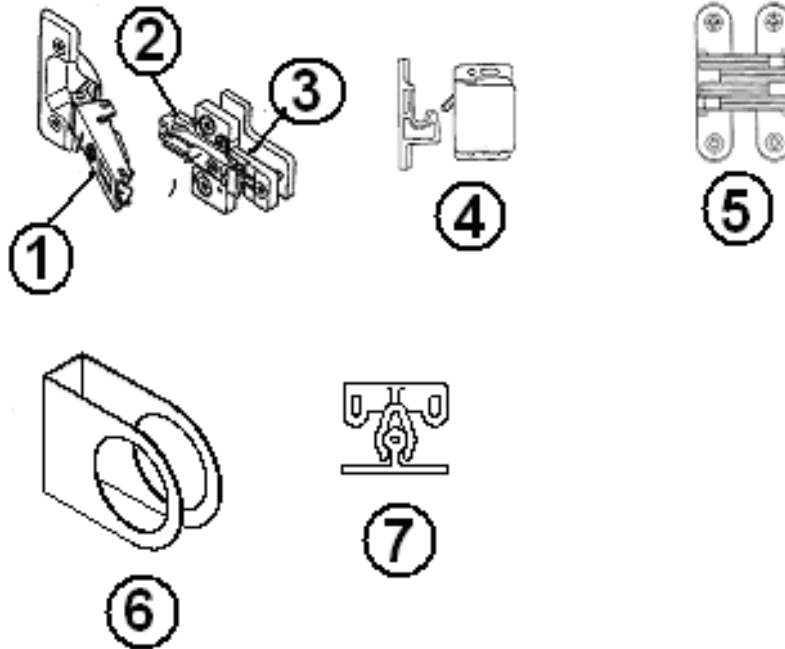

2013 FLYING CLOUD

HARDWARE

Interior Cabinet/Latches/Hinges

1. 381607-01	Hinge, cabinet
2. 381607-02	Base, metal
3. 381607-03	Base, plastic
3. 381607-04	Hinge screw
4. 381228	Grabber door, latch w/catch, 10lb.rating
4. 381228-01	Grabber door, latch w/catch, 3lb. rating
5. 380040	Soss hinge, lift up table
6. 454320	Door handle Cover
7. 381948	K-catch