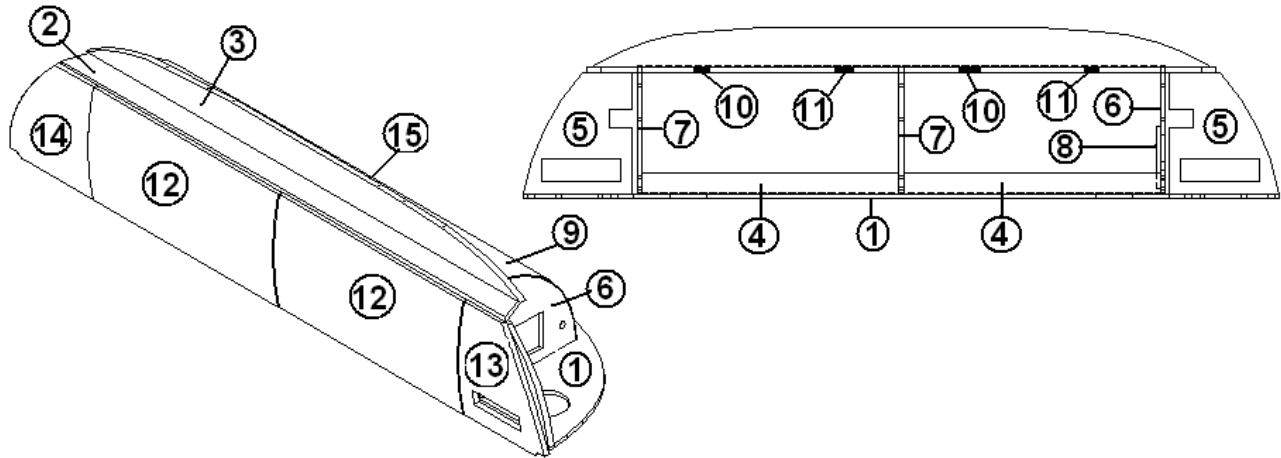

2013 FLYING CLOUD

FURNITURE, LOUNGE

End Liner Roof Locker, Front, 19', 23'D

967293-09	Endliner, locker, radio, right
1. 967292-09	Bottom, endliner locker
2. 967292-091	Panel, endliner locker, 19.5 X 83.25
3. 967288-09	Top, endliner locker
4. 967289-09	Header, endliner locker
5. 967290-09	Stile, endliner locker
6. 967283	Support, endliner locker, 12 X 13.25
7. 967277-03	Divider, RH roof locker w/Cut Out
8. 967277-01	Divider, RH roof locker 17.33 X 13.93
9. 967293-099	Panel, endliner locker, 22.00 X 58.25
10. 381840-01	Hinge, overhead spring LH
11. 381840-02	Hinge, overhead spring RH
12. 801786-0914	Door, plyform, 15.25 X 28.75
13. 801786-0714	Door, plyform, 15.25 X 12.50, RH radio
14. 801786-0614	Door, plyform 15.25 X 12.5 LH
15. 201673-01	Molding, oak cove, .43"
967277-05	Divider, Closeout w/ Blue Ray RH
967749	Shelf Assy., Blue Ray
203718	Face Plate – Blue Ray Player(No longer used after 5/22/2012.)
203739	Face Plate – Blue Ray Player (1st usage 5/22/2012.)
967293-098	Panel 12.00 X 6.75"
512577	Bushing, Strain Relief
382070	Rubber Dots, Black
512562	Receptacle Gasket w/adhesive