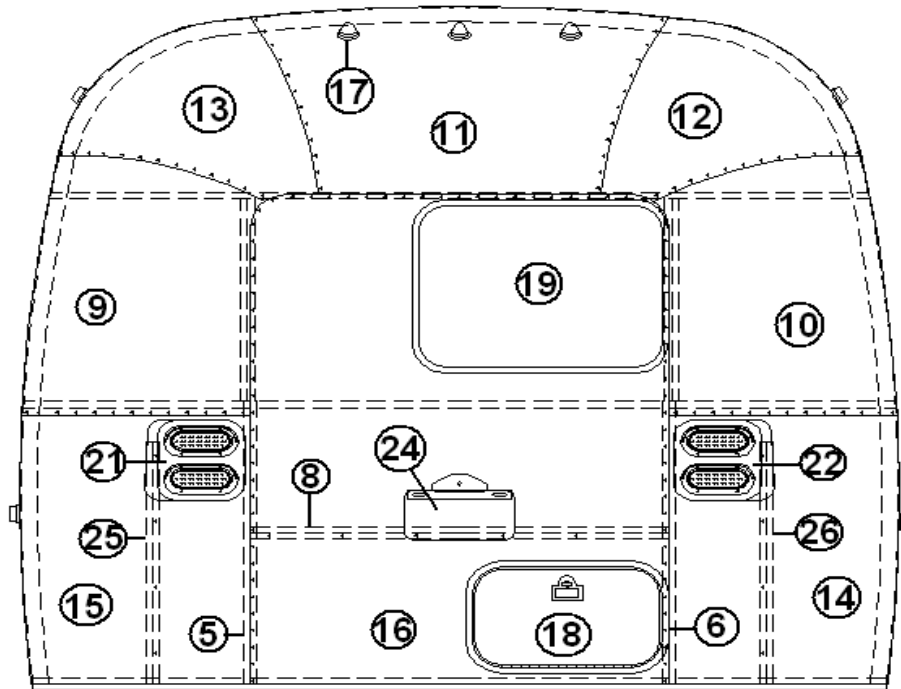

2013 FLYING CLOUD

EXTERIOR SHELL

AFT END, 28', 30'

	922677	Aft End Assembly
1.	114993	End bow
2.	114676	Floor bow
3.	114678	Upper window bow
4.	114677	Lower window bow
5.	114505-01	Support, lower end, LH
6.	114505-02	Support, lower end, RH
7.	101315-01	Brace, vertical rear
8.	104408	Z-rib
9.	114888	Segment, center left
10.	114889	Segment, center right
11.	114893	Segment #25
12.	114890	Segment #26
13.	114891	Segment #27
14.	114894	Segment #28
15.	114895	Segment #29
16.	114880-307	Alum. Sheet, .060 x 19.0" x 51.0"
17.	512227	Light, clearance, red LED
18.	371348-02	Window, Rear w/ red handles
19.	921159	Trunk door assembly
20.	114849-03	Alum. Sheet, 040 x 12.0" x 29.0"
21.	500095	Red reflector, rectangular
22.	512455	License plate holder, black, LED
23.	952929-02	CS tail light assembly
24.	952929-01	RS tail light assembly
25.	101315-01	Brace, vertical, rear, LH
26.	101315-02	Brace, vertical, rear, RH
	510446	Reflector, stick on, red

2013 FLYING CLOUD

EXTERIOR SHELL

AFT END, 30' BUNK

Parts Listed On Next Page