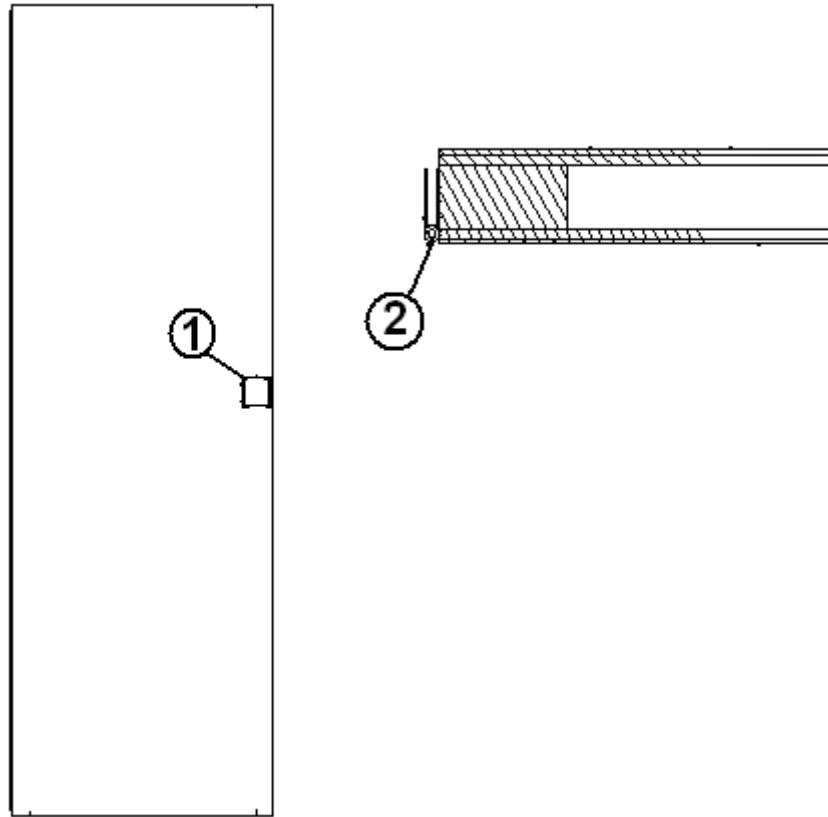

2013 FLYING CLOUD

FURNITURE, BATH

Door, Bath, 19', 23'D, 25', 30'

- | | |
|--------------|--------------------|
| 966939-09 | Door, "C" bath |
| 1. 382034 | Latch, flush mount |
| 2. 380203-01 | Piano hinge, 1/8" |