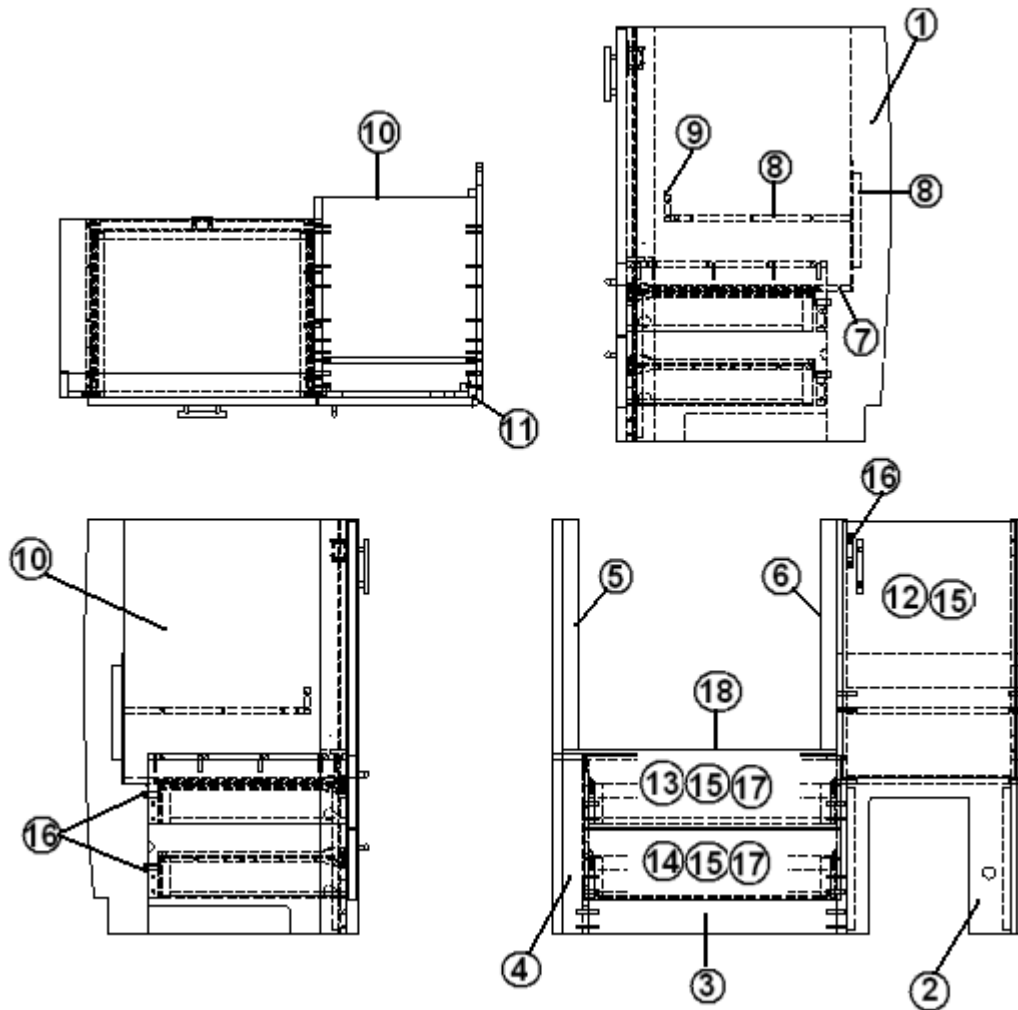

2013 FLYING CLOUD

FURNITURE, GALLEY

Galley, 19', W/Oven

Parts Listed On Next Page