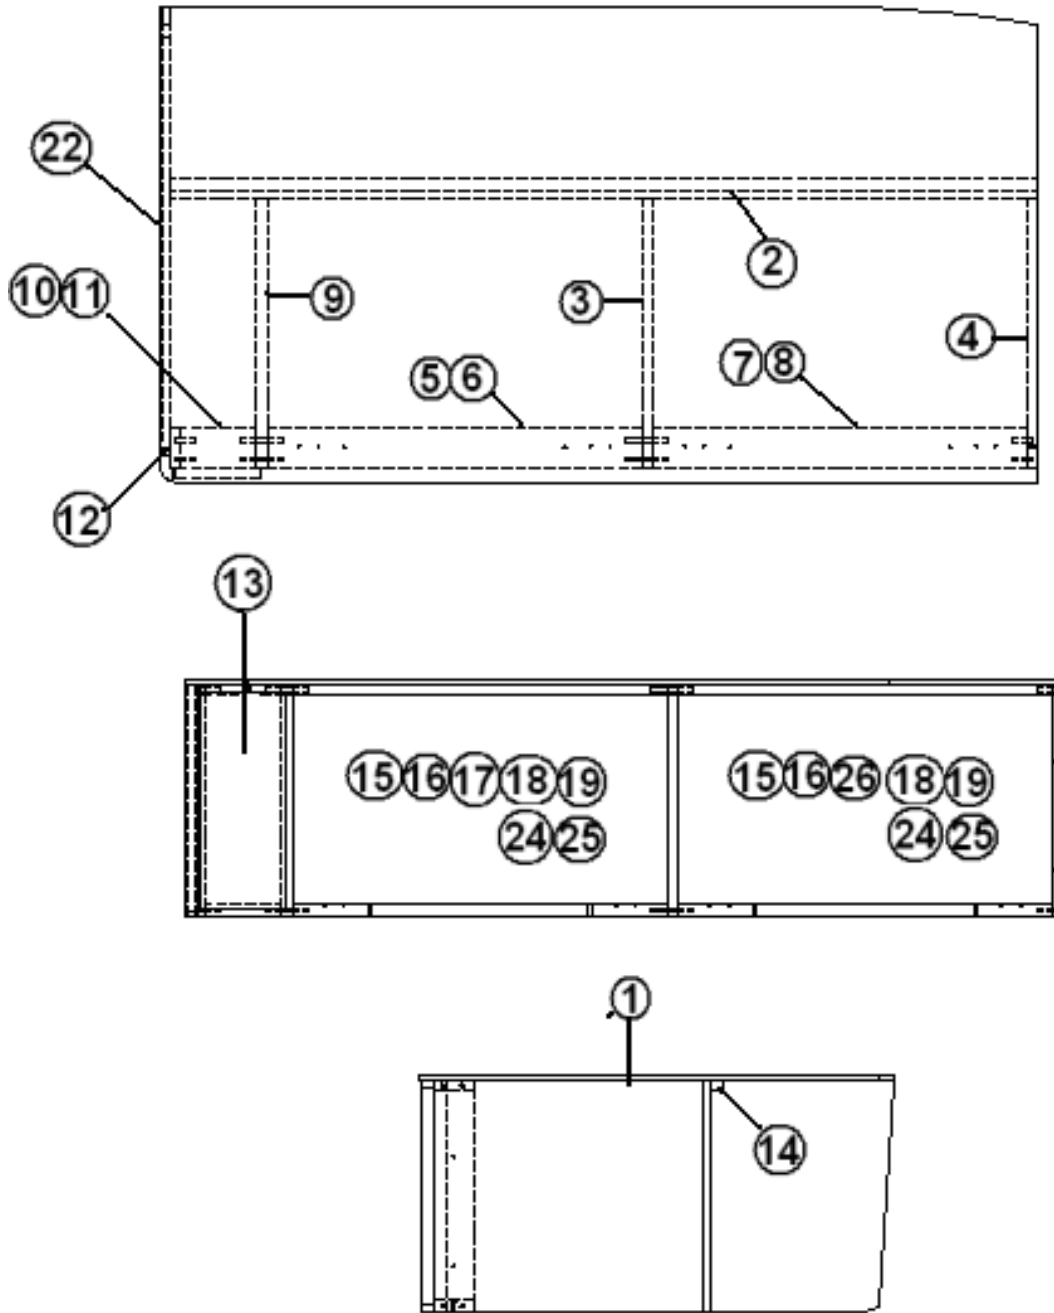

2013 FLYING CLOUD

FURNITURE, BEDROOM

TWIN BED ASSY, ROADSIDE, 28' TWIN

	967856	Twin Bed Assy., Roadside
1.	967856-1	Panel, 31" x 57.25"
2.	967856-2	Panel, 15.13" x 56.69"
3.	967856-3	Panel, 17.5" x 15.13"
4.	967856-4	Panel, 17.50" x 15.13"
5.	967856-5	Panel, 17.50" x 15.13"
6.	967856-6	Panel, 2.50" x 24.38"
7.	967856-7	Panel, 2.50" x 24.38"
8.	967856-8	Panel, 2.50" x 24.38"
9.	967856-9	Panel, 2.50" x 24.38"
10.	967856-10	Panel, 2.50" x 4.94"
11.	967856-11	Panel, 2.50" x 4.94"
12.	967856-12	Panel, 2.50" x 15.13"
13.	967856-13	Panel, 5.56" x 14.25"
14.	800025-01	Pine, 3/4" x 3/4"
15.	381607	Hinge Assy., Grass Euro
16.	382044	Handle, Brushed Nickel
17.	967856-17	Door, Panel 25.00" x 14.25"
18.	381228-01	Grabber Door Catch
19.	203419	Storage Box 23"L x 16.75"W x 11.88"
20.	801706-0014	Corner Trim, 90 deg. 1", G. Alchemy
21.	365343-02	Edge banding .94", G. Alchemy
22.	967856-22	Panel, 29.30" x 15.13"
23.	381607-04	Hinge Screw, Grass #6 x 5/8" FHP
24.	345001-08	Machine Screw #8-32 x 1"
25.	967856-25	Door, 25.00" x 14.25"

2013 FLYING CLOUD

FURNITURE, BEDROOM

TWIN BED ASSY, CURBSIDE, 28' TWIN

PARTS LISTED ON NEXT PAGE