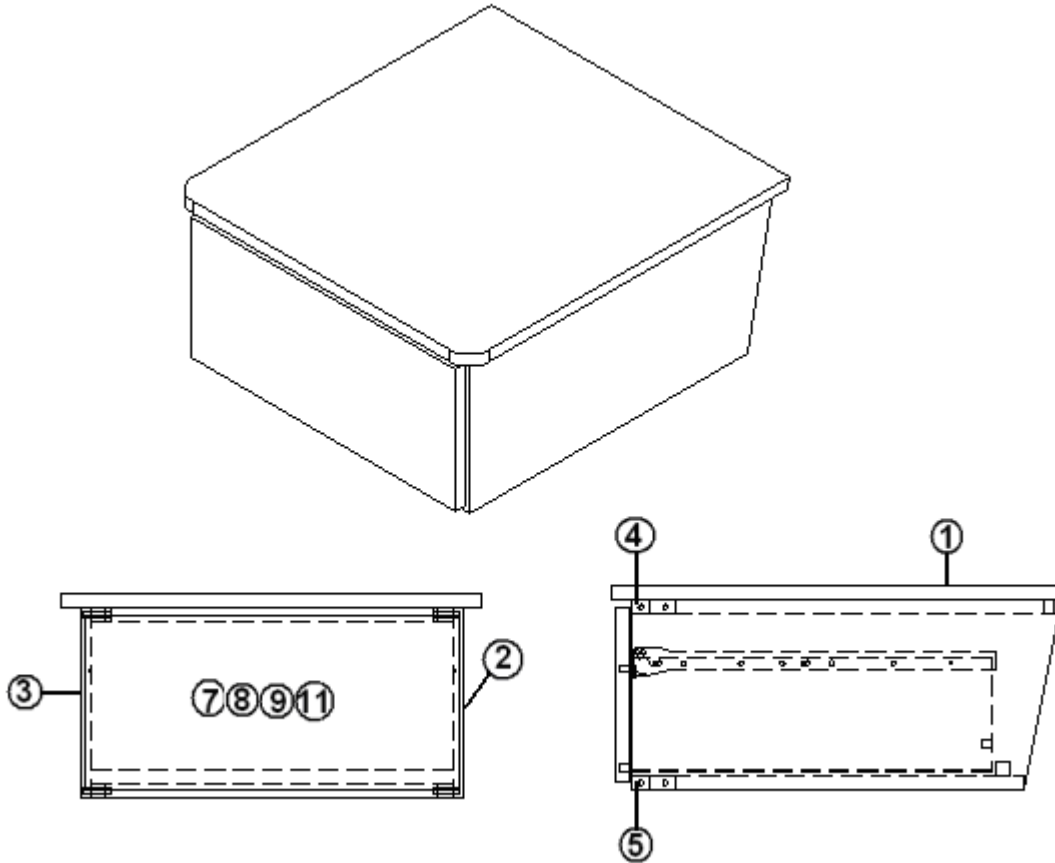

2013 FLYING CLOUD

FURNITURE, BEDROOM

NIGHT STAND ASSEMBLY, 25' TWIN, 25FB TWIN, 27'FB, 28' TWIN,
30' TWIN

966859-09	NIGHTSTAND ASSY.
1. 966860-09	TOP-TWIN NIGHTSTAND FB
1.966860-241	TOP-TWIN NIGHTSTAND G.NIGHT
2. 966859-092	PANEL-N/S 22X9.75
3. 966859-093	PANEL-N/S 22X9.75
4. 966859-094	PANEL-N/S 18.5X2.5
5. 966859-095	PANEL-N/S 18.5X2.5
6. 800025-01	PINE 3/4" X 3/4" STAINED (NOT SHOWN)
7. 966859-097	DOOR-N/S 19.13X8.88
8. 965554-03	DWR.BOX ASSY-5.625"X17.25"X17.
9. 382044	HANDLE-BRUSHED NICKEL
10. 345001-08	MACH SCREW #8-32 X 1" REC TRUS
11. 381228-01	CATCH GRABBER DOOR C3-803
12. 365343-01	EDGEBANDING-.63" GOLD ALCHEMY