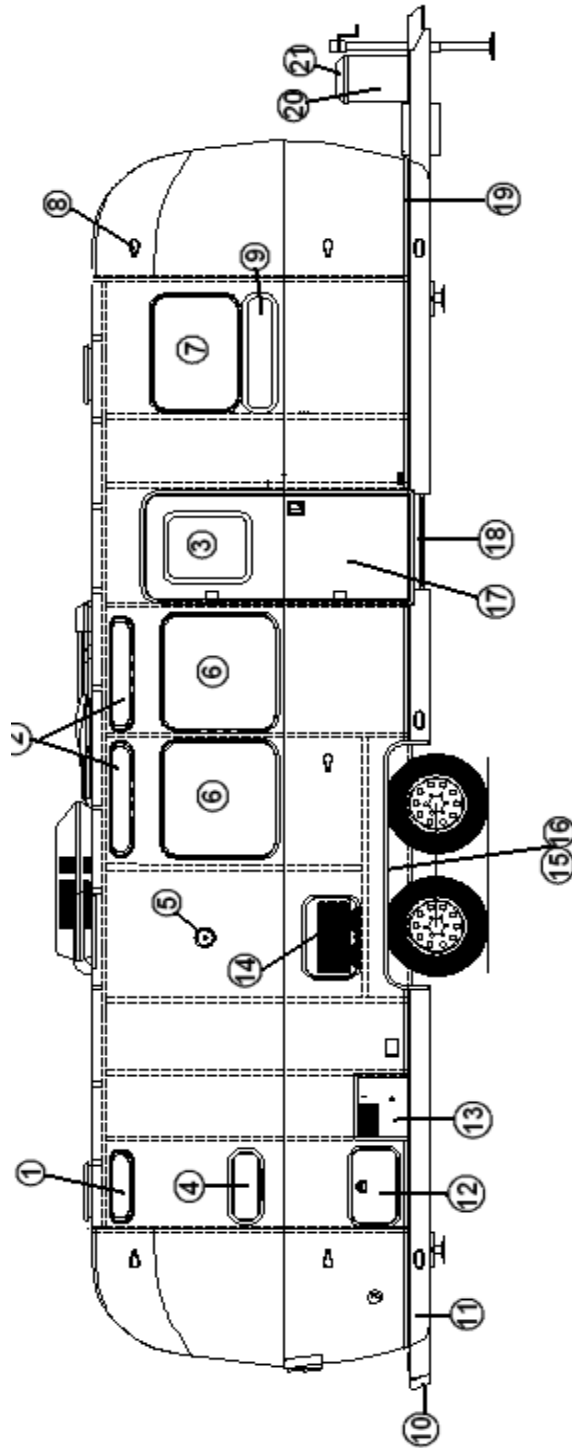

2013 FLYING CLOUD

EXTERIOR BODY

WALL, CURBSIDE, 30' BUNK