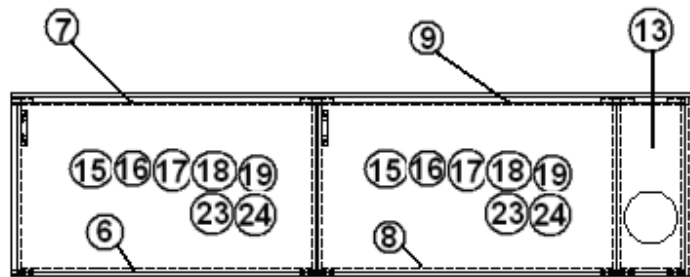

2013 FLYING CLOUD

FURNITURE, BEDROOM

TWIN BED ASSY, ROADSIDE, 28' TWIN

67856 Twin Bed Assy., Roadside

Parts Listed On Next Page

2013 FLYING CLOUD

FURNITURE, BEDROOM

TWIN BED ASSY, ROADSIDE, 28' TWIN

	967856	Twin Bed Assy., Roadside
1.	967856-1	Panel, 31" x 57.25"
2.	967856-2	Panel, 15.13" x 56.69"
3.	967856-3	Panel, 17.5" x 15.13"
4.	967856-4	Panel, 17.50" x 15.13"
5.	967856-5	Panel, 17.50" x 15.13"
6.	967856-6	Panel, 2.50" x 24.38"
7.	967856-7	Panel, 2.50" x 24.38"
8.	967856-8	Panel, 2.50" x 24.38"
9.	967856-9	Panel, 2.50" x 24.38"
10.	967856-10	Panel, 2.50" x 4.94"
11.	967856-11	Panel, 2.50" x 4.94"
12.	967856-12	Panel, 2.50" x 15.13"
13.	967856-13	Panel, 5.56" x 14.25"
14.	800025-01	Pine, 3/4" x 3/4"
15.	381607	Hinge Assy., Grass Euro
16.	382044	Handle, Brushed Nickel
17.	967856-17	Door, Panel 25.00" x 14.25"
18.	381228-01	Grabber Door Catch
19.	203419	Storage Box 23"L x 16.75"W x 11.88"
20.	801706-0014	Corner Trim, 90 deg. 1", G. Alchemy
21.	365343-02	Edge banding .94", G. Alchemy
22.	967856-22	Panel, 29.30" x 15.13"
23.	381607-04	Hinge Screw, Grass #6 x 5/8" FHP
24.	345001-08	Machine Screw #8-32 x 1"
25.	967856-25	Door, 25.00" x 14.25"