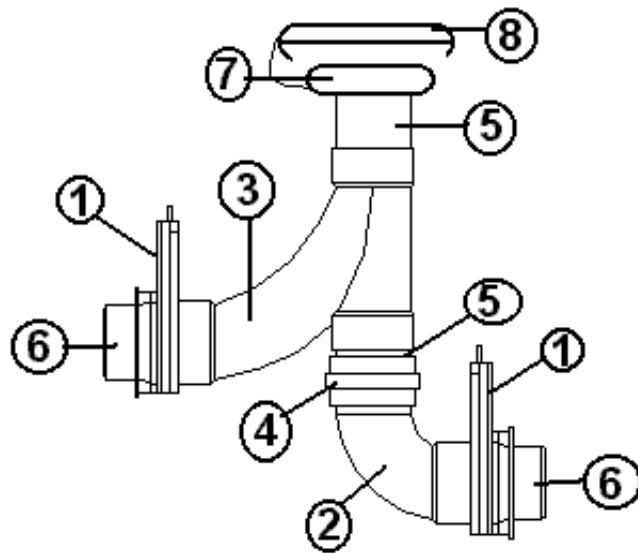

2013 FLYING CLOUD

PLUMBING, DRAIN

Drain Valves/Tanks, 25' Front Bed

1. 601607-11	Valve assembly, 3" spigot X 3" spigot
2. 600820	3" single socket, 90 degree
3. 600187	3" Wye, combination & 1/8" bend
4. 600289	Calder coupler, 3"
5. 601160-04	3" ABS pipe
6. 380481-A	Boot rubber 3" drain line
7. 601607-06	Adaptor, 3" HUB X 3" bayonet
8. 601607-07	Termination cap
601850-04	Tank, gray 37 GAL. 25' FB
601848-12	Tank, black 39 GAL 25' FB
200954	Slope pad, 22.75" X 55"
04190	Dump valve handle 19" extension
114086	Bracket, dump valve handle
200152	Styrofoam 1/2" X 6" X 42"
345074-05	Screw 5/16-18 X 7/8 hex washer
601626	Pan assembly, waste tank
453615	Tank, support strip, 61.50"