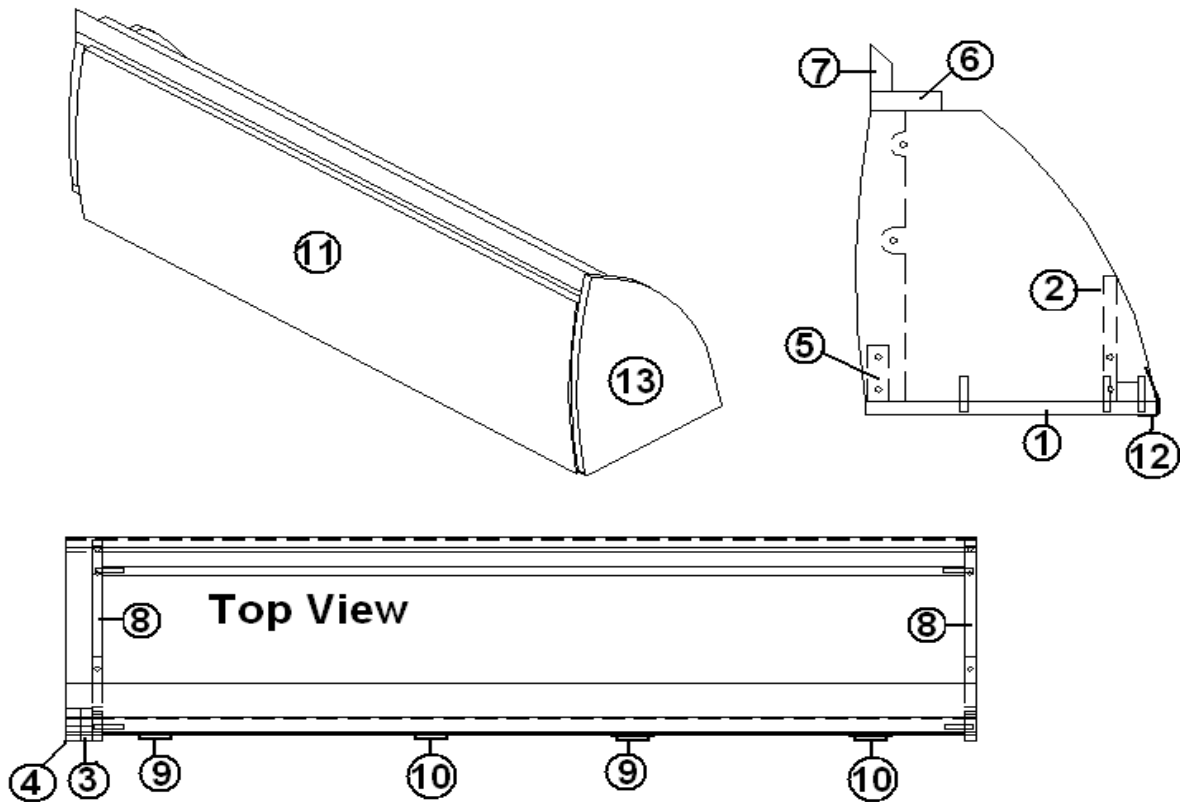

2013 FLYING CLOUD

FURNITURE, BEDROOM

Roof Locker, Bedroom, 25' TWIN, 25' Front Bed, 19'

967312-09	Roof locker, bedroom twin
1. 967312-091	Panel, bed roof locker, 10.25 X 42.88
2. 967312-092	Panel, bed roof locker, 5 X 40.59
3. 967312-093	Panel, bed roof locker, 1.73 X 11.5
4. 967312-094	Panel, bed roof locker, 1.73 X 11.5
5. 967312-095	Panel, bed roof locker, 2.25 X 40.59
6. 967312-096	Panel, bed roof locker, 2.5 X 42.88
7. 967312-097	Panel, bed roof locker, 1.88 X 42.88
8. 967311-01	Divider, bed twin roof locker
9. 381840-01	Hinge, overhead spring LH
10. 381840-02	Hinge, overhead spring RH
11. 801789-0114	Door, roof locker, 13.75" X 41.00"
12. 115085	Angle, aluminum, roof locker
13. 967360	End cap, roof locker, bedroom, twin
382070	Rubber Dots, Black
512562	Receptacle Gasket w/adhesive