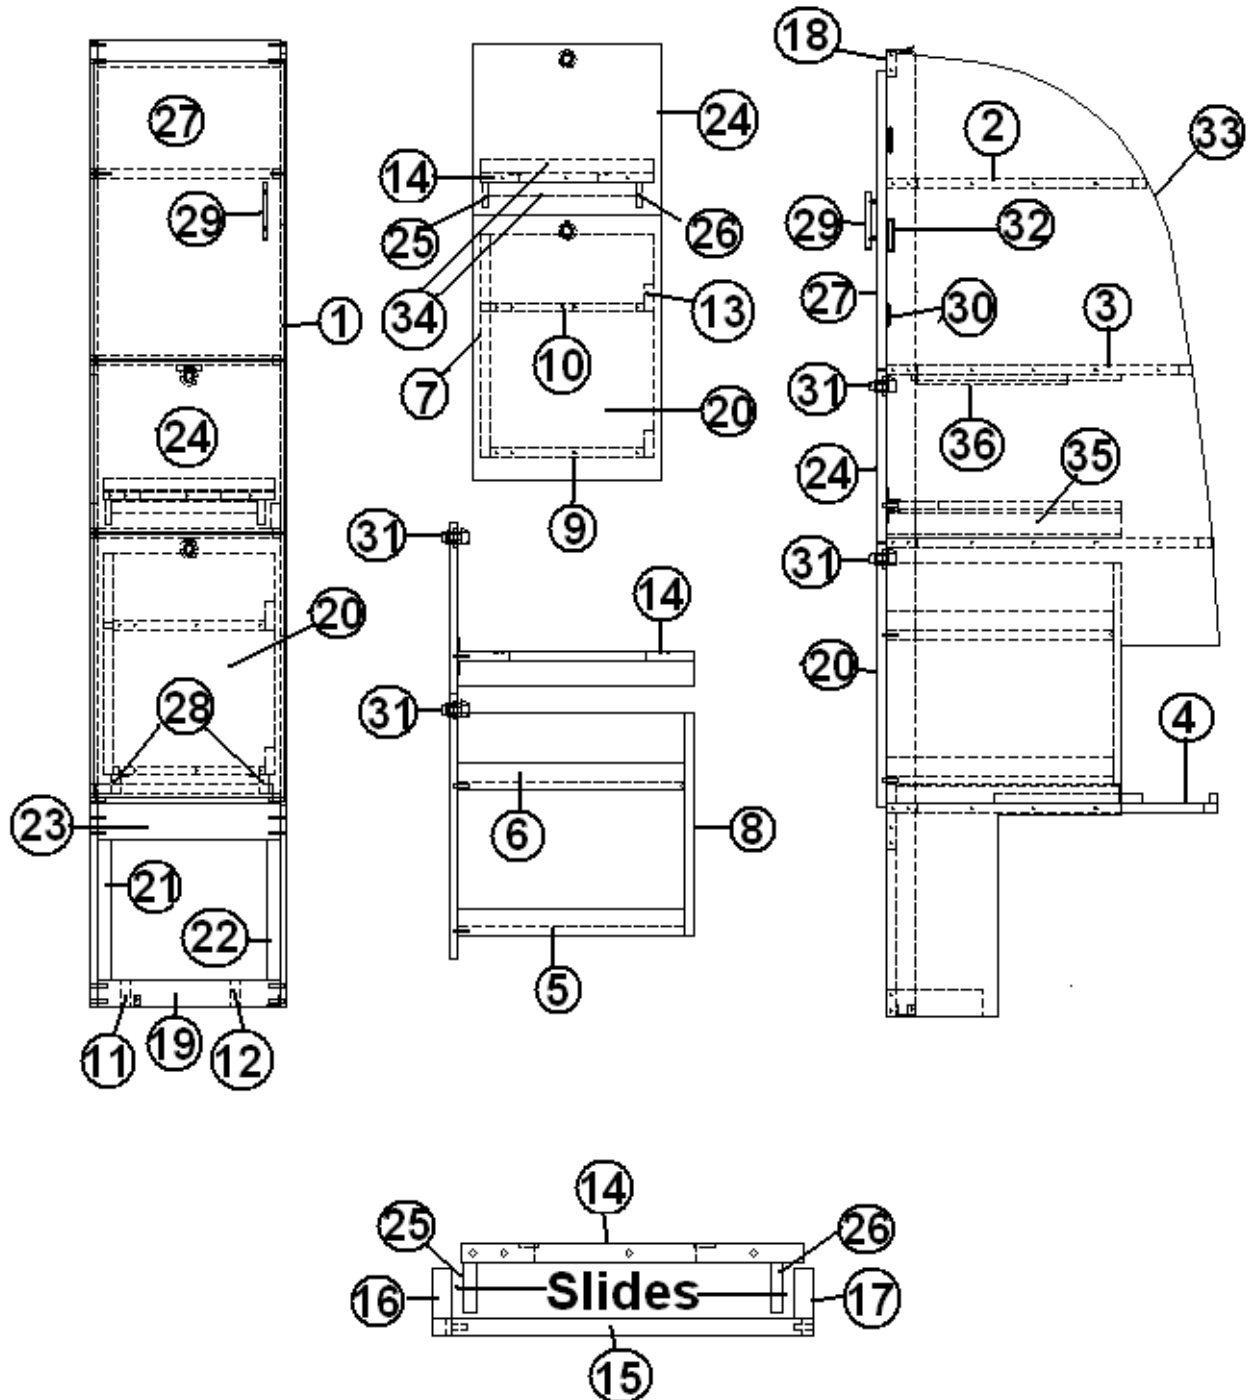

2013 FLYING CLOUD

FURNITURE, GALLEY

Pantry, 27' Microwave Option

Part numbers on the next page.

2013 FLYING CLOUD

FURNITURE, GALLEY

Pantry, 27' Microwave Option

	966898-09	Cabinet, Pantry w/Microwave Option
1.	966898-091	Panel, pantry, 26.87 X 78.09
2.	966898-092	Panel, pantry, 21.75 X 15.38
3.	966898-093	Panel, pantry, 24.75 X 15.38
4.	966898-094	Panel, pantry, 26.75 X 15.38
5.	966898-095	Panel, pantry, 2.25 X 18.25
6.	966898-096	Panel, pantry, 2.25 X 18.25
7.	966898-097	Panel, pantry, 18 X 18.25
8.	966898-098	Panel, pantry, 18 X 13.88
9.	966898-099	Panel, pantry, 12.38 X 18.25
10.	966898-0910	Panel, pantry 12.38 X 18.25
11.	966898-0911	Panel, pantry, 2.25 X 7
12.	966898-0912	Panel, pantry, 2.25 X 7
13.	966898-0913	Panel, pantry, 2.25 X 78.25
14.	966898-0914	Panel, pantry, 19 X 13.88
15.	966898-0915	Panel, pantry, 26.31 X 15.38
16.	966898-0916	Panel, pantry, 2 X 19
17.	966898-0917	Panel, pantry, 2 X 19
18.	966898-0918	Panel, pantry, 14.63 X 2.25
19.	966898-0919	Panel, pantry, 14.63 X 2.25
20.	966898-0920	Door, pantry, 21.38 X 15.25
21.	966898-0921	Panel, pantry, 1 X 11.31
22.	966898-0922	Panel, pantry, 1 X 11.31
23.	966898-0923	Panel, pantry, 2.91 X 14.63
24.	966898-0924	Door, pantry, 13.81 X 15.25
25.	966898-0925	Panel, pantry, 2 X 19
26.	966898-0926	Panel, pantry, 2 X 19
27.	966898-0927	Door, pantry, 15.25 X 24.13
28.	381944-01	Slide ,18", per set
29.	382044	Handle, brushed nickel
30.	381607	Hinge, Grass Euro
31.	381408	Lock, push button style, black
32.	381228-01	Catch, grabber door
33.	203445	Molding, black, flexible, .5"
34.	114812	Aluminum angle, 1.00" X 1.00"
35.	381192	Slide, drawer, 18" (EACH=1 PAIR)
36.	966898-0942	Panel, pantry, 2 X 17