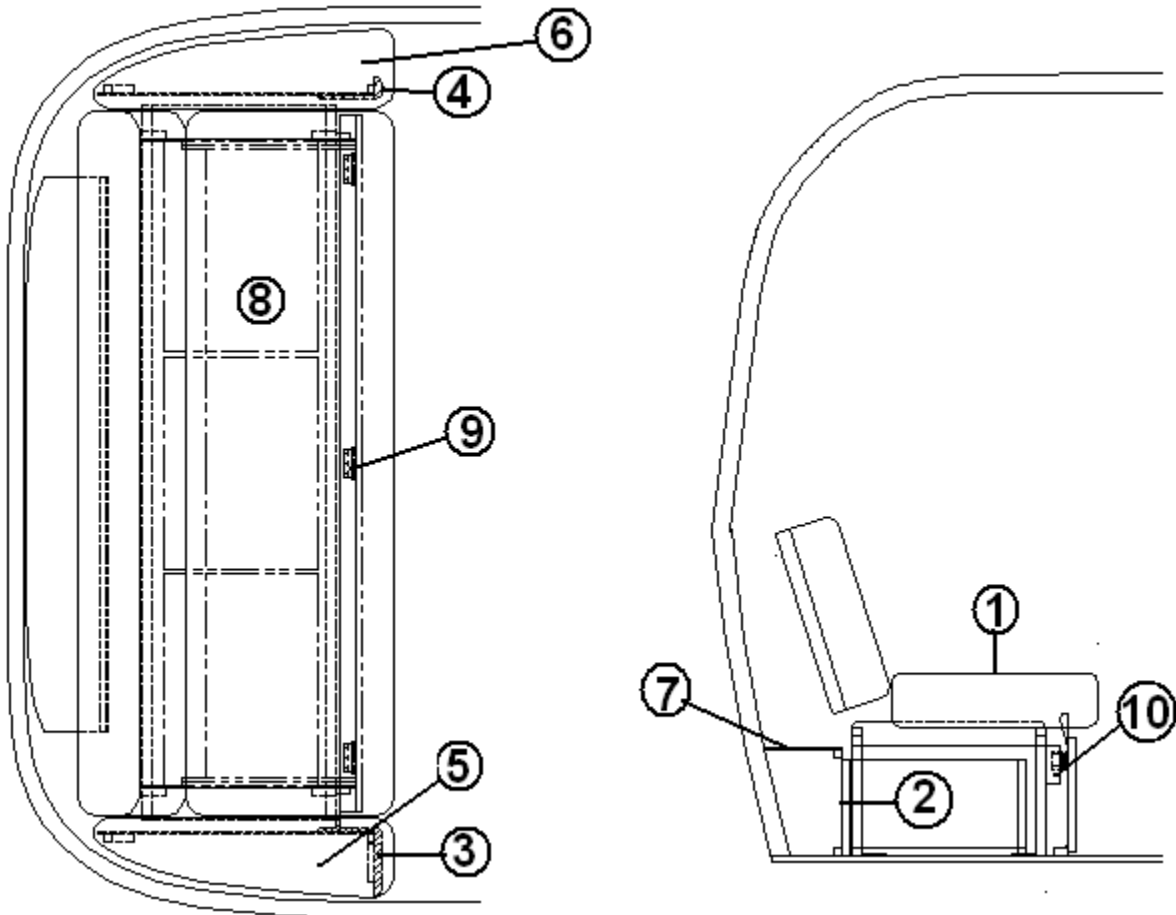

2013 FLYING CLOUD

FURNITURE, LOUNGE

Front Lounge 23'

Part numbers are on the next page.