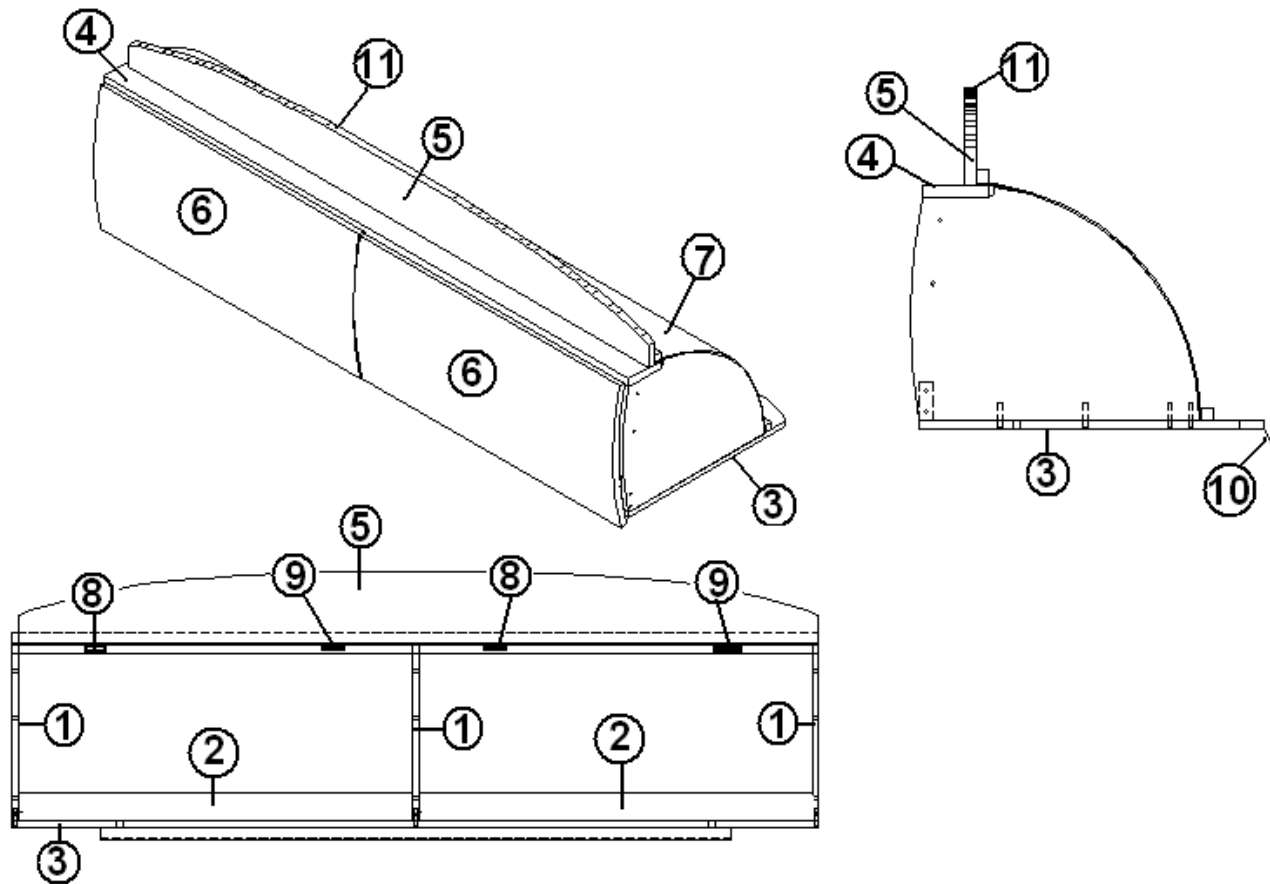

2013 FLYING CLOUD

FURNITURE, BEDROOM

Roof Locker, Rear End, 28' W, 30'

967329-09	Roof locker assembly -"W" center
1. 967277-01	Divider, RH roof locker, 17.33 X 13.93
2. 967428-09	Stile, roof locker, 2.25 X 31.22
3. 967330	Bottom, "W" roof locker
4. 967331	Top, "W" roof locker
5. 967332	Header, "W" roof locker
6. 801786-0214	Door, plyform, 15.25 X 31.63
7. 967329-097	Panel, "W" roof locker, center 22 X 64
8. 381840-01	Hinge, overhead spring, LH
9. 381840-02	Hinge, overhead spring, RH
10. 104829	Support, roof locker, galley
11. 201673-01	Molding, Oak cove .43"
382070	Rubber Dots, Black
512562	Receptacle Gasket w/adhesive