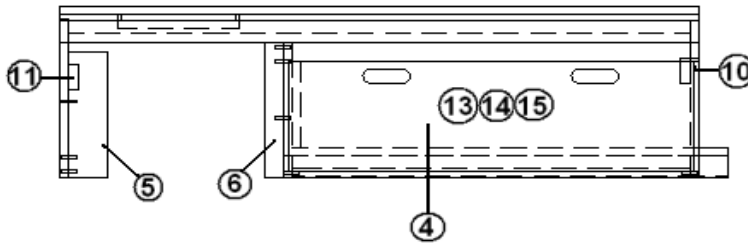

2013 FLYING CLOUD

FURNITURE, LOUNGE

SOFA ASSEMBLY, 25'

967731-09	SOFA ASSEMBLY
1. 967732	SOFA BED ASSY
2. 967731-2	PANEL-SOFA 52.81"X29.5"
3. 967731-3	PANEL-SOFA 33.63"X10.38"
4. 967731-094	PANEL-SOFA 9.88"X33.25"
5. 967731-095	PANEL-SOFA 3.19"X11.25"
6. 967731-096	PANEL-SOFA 1.5"X12.13"
7. 967731-097	PANEL-SOFA 29.5"X14.13"
8. 967731-8	PANEL-SOFA 29.47"X12.13"
9. 967731-9	PANL-SOFA 14.13"X29.5"
10. 967731-10	PANEL-SOFA 2.25"X12"
11. 967731-11	PANEL-SOFA 2.25"X9"
12. 967731-12	PANEL-SOFA 2.25"X32.88"
13. 381775	DRAWER PULL-FLUSH SATIN #UT-10
14. 381072	HINGE 3" X 1 7/8" OPEN GOLD
15. 381228-01	CATCH GRABBER DOOR C3-803
16. 101115	SHEET, ALUM .060 X 48 X 120
17. 114506-08	CLOSEOUT-36"WIRE DIN
320149	SCREW- #10 X .75" FHP ZINC FH
967731-0921	PANEL-SOFA 5"X52.81"