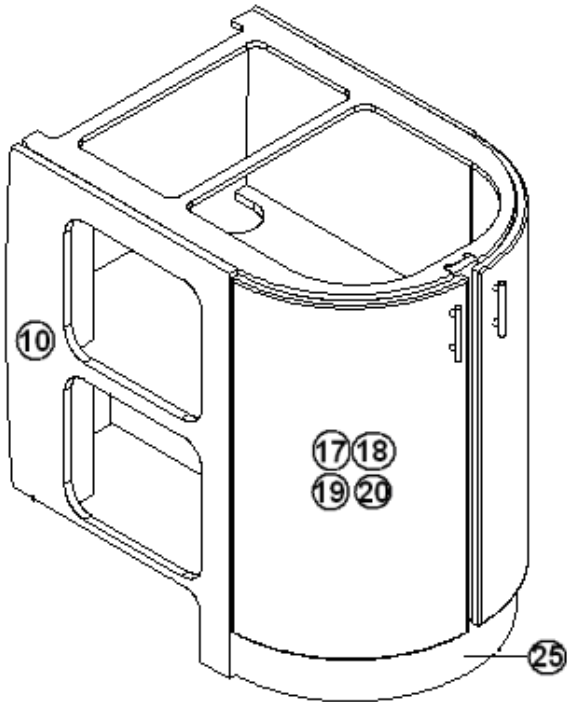

2013 FLYING CLOUD

FURNITURE, GALLEY

Galley, 23' D, Forward Section

Parts Listed on Next Page