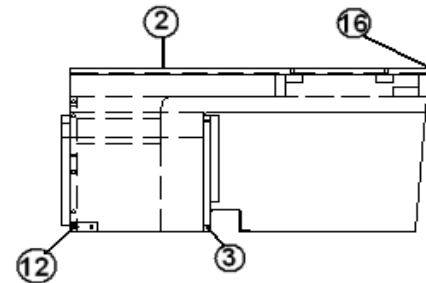

2013 FLYING CLOUD

FURNITURE, LOUNGE

SOFA ASSEMBLY, 25'

967731-09	SOFA ASSEMBLY
1. 967732	SOFA BED ASSY
2. 967731-2	PANEL-SOFA 52.81"X29.5"
3. 967731-3	PANEL-SOFA 33.63"X10.38"
4. 967731-094	PANEL-SOFA 9.88"X33.25"
5. 967731-095	PANEL-SOFA 3.19"X11.25"
6. 967731-096	PANEL-SOFA 1.5"X12.13"
7. 967731-097	PANEL-SOFA 29.5"X14.13"
8. 967731-8	PANEL-SOFA 29.47"X12.13"
9. 967731-9	PANL-SOFA 14.13"X29.5"
10. 967731-10	PANEL-SOFA 2.25"X12"
11. 967731-11	PANEL-SOFA 2.25"X9"
12. 967731-12	PANEL-SOFA 2.25"X32.88"
13. 381775	DRAWER PULL-FLUSH SATIN #UT-10
14. 381072	HINGE 3" X 1 7/8" OPEN GOLD
15. 381228-01	CATCH GRABBER DOOR C3-803
16. 101115	SHEET, ALUM .060 X 48 X 120
17. 114506-08	CLOSEOUT-36"WIRE DIN
320149	SCREW- #10 X .75" FHP ZINC FH
967731-0921	PANEL-SOFA 5"X52.81"