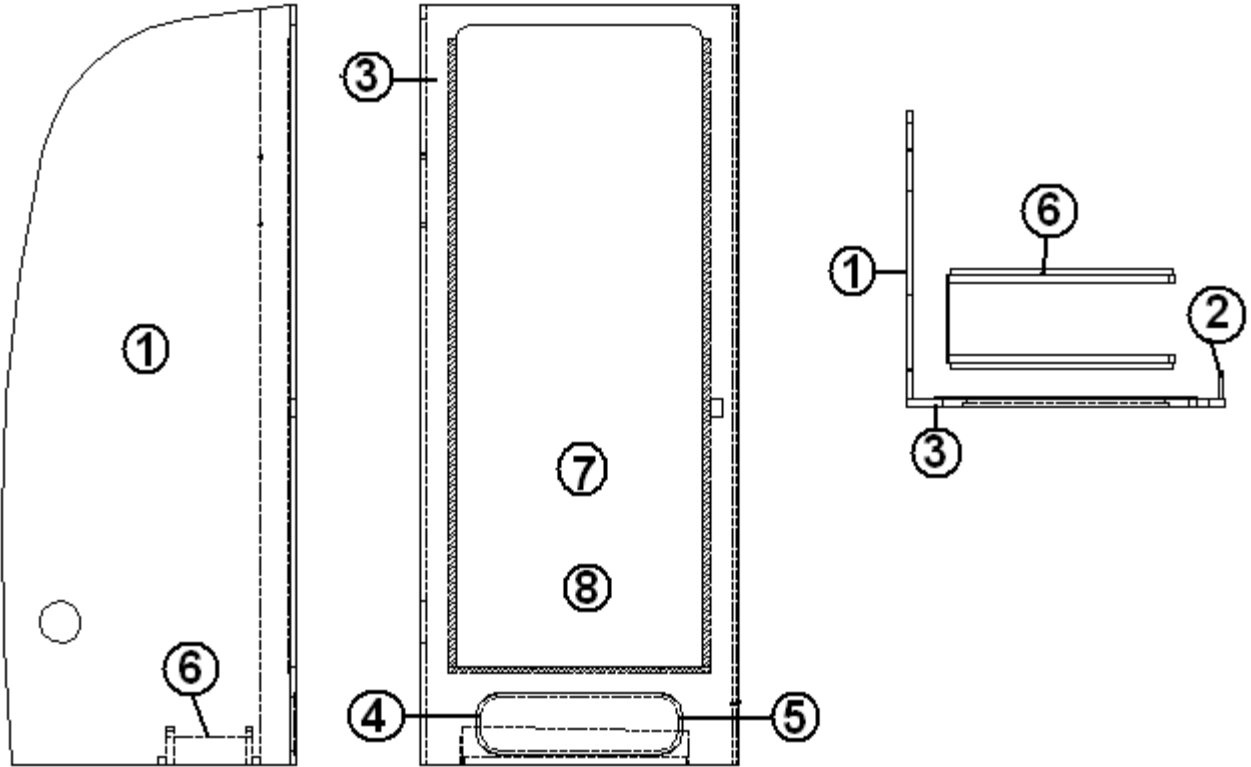

2013 FLYING CLOUD

FURNITURE, BATH

Shower Compartment, 28'

1. 966967-091	Panel, shower, 29.89 X 78.65
2. 966967-092	Panel, shower, 3 X 78.71
3. 966967-093	Panel, shower, 33.06 X 78.71
4. 966967-094	Panel, shower, 21.44 X 6.44
5. 203647	Molding, T, 13/16", Chamois Yellow
6. 965816	Stand, shower
7. 203081-01	Shower stall-2 PC fiberglass
8. 703911-01	Shower door - 25.5" x 65", brushed nickel