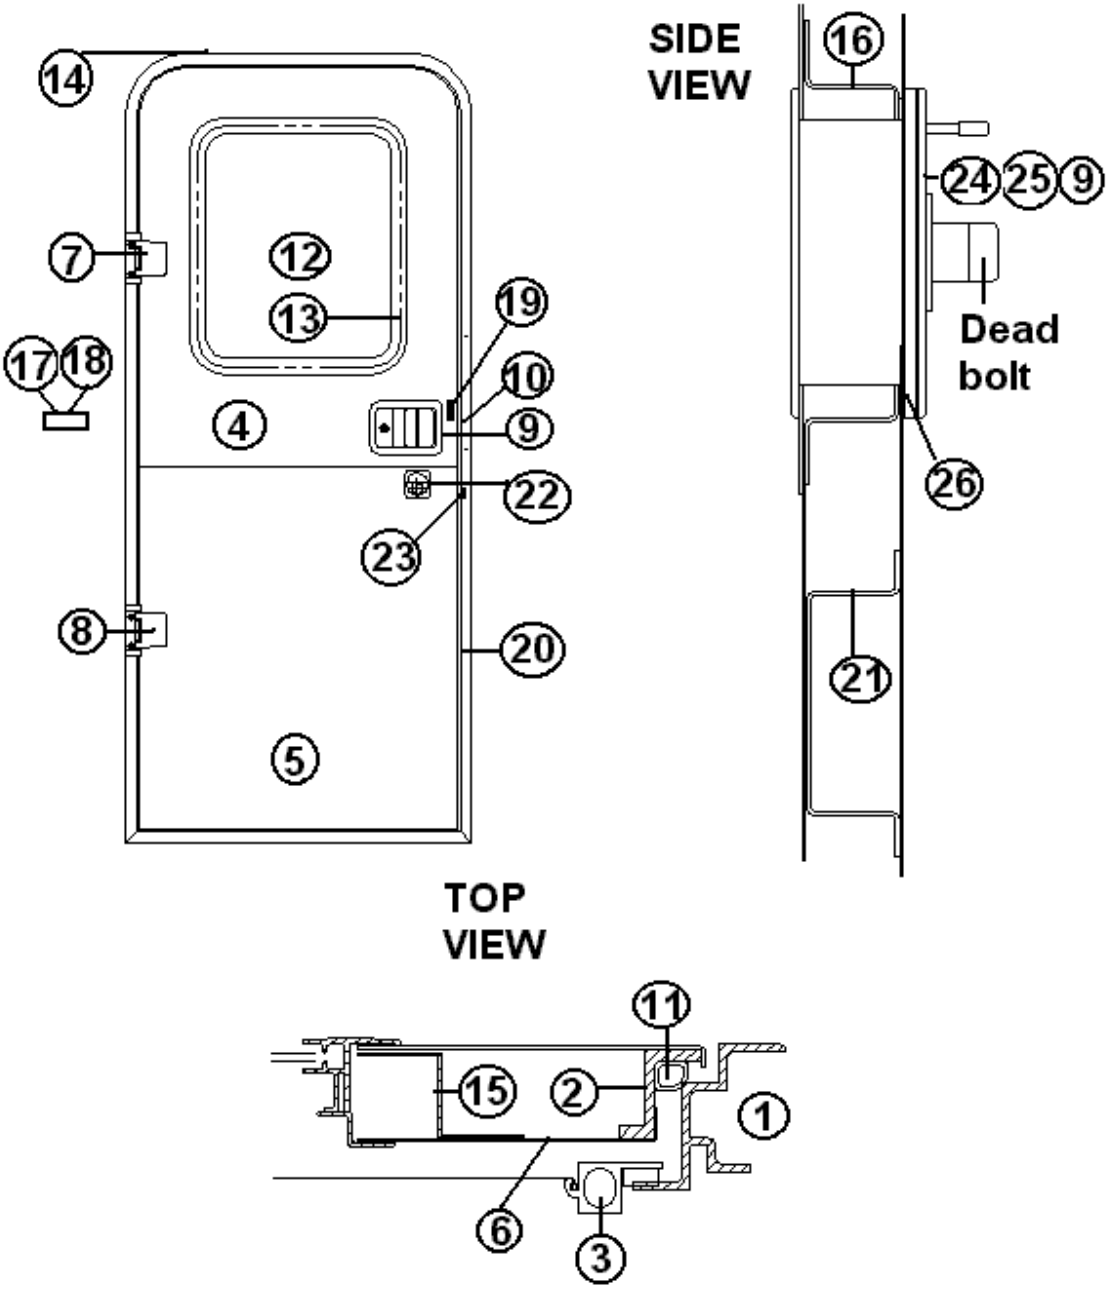

2013 FLYING CLOUD DOORS/WINDOWS/AWNING

Door, Main, LH Hinge

Part numbers on the next page