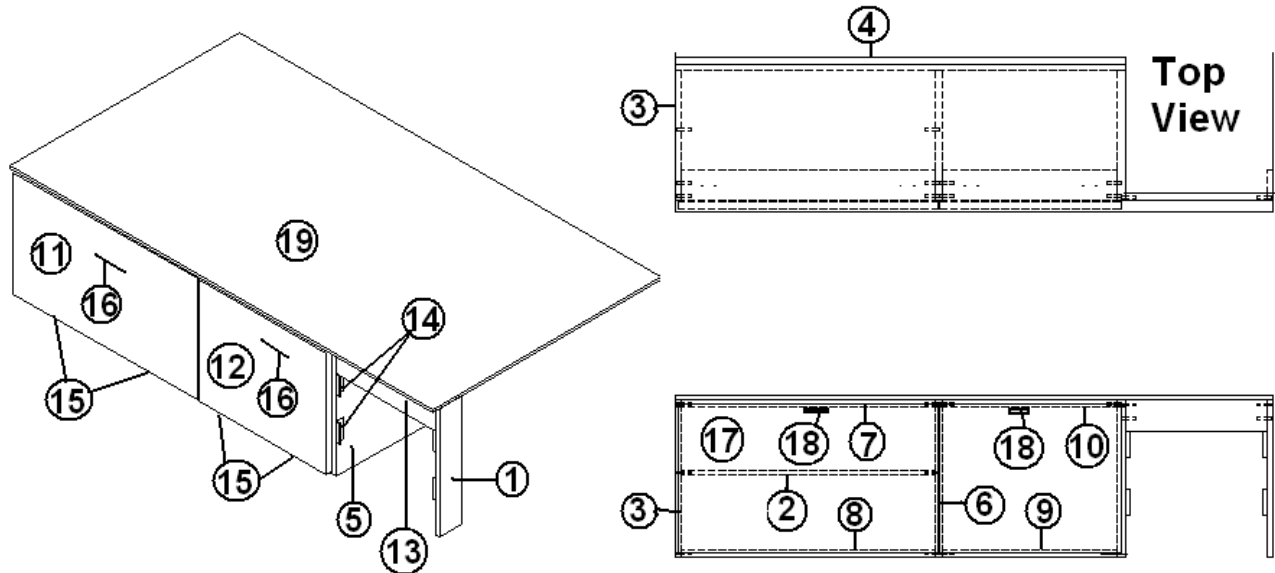

2013 FLYING CLOUD

FURNITURE, BEDROOM

Bed, 25' Front Twin Bed, Curbside

966912-09	Bed, CS twin
1. 966912-091	Panel, CS twin bed, 3.00 X 15.13
2. 966912-092	Panel, CS twin bed, 12.50 X 24.38
3. 966912-093	Panel, CS twin bed, 12.50 X 15.13
4. 966912-094	Panel, CS twin bed, 43.13 X 15.13
5. 966912-095	Panel, CS twin bed, 12.50 X 15.13
6. 966912-096	Panel, CS twin bed, 12.50 X 15.13
7. 966912-097	Panel, CS twin bed, 3.00 X 24.38
8. 966912-098	Panel, CS twin bed, 3.00 X 24.38
9. 966912-099	Panel, CS twin bed, 3.00 X 16.75
10. 966912-0910	Panel, CS twin bed, 3.00 X 16.75
11. 966912-0911	Door, CS twin bed, 25.00 X 14.25
12. 966912-0912	Door, CS twin bed, 7.38 X 14.25
13. 966912-0913	Panel, CS twin bed, 3.00 X 13.63
14. 114812	Aluminum angle, 1/2" X 1/2" X 1/2"
15. 381607	Hinge, Grass Euro
16. 382044	Handle, brushed nickel
17. 201051	Drawer 10X22
18. 381228-01	Catch, grabber door C3-803
19. 800507-03	Lauan, 3/8" X 4' X 8', cut to 31.00" X 57.25"