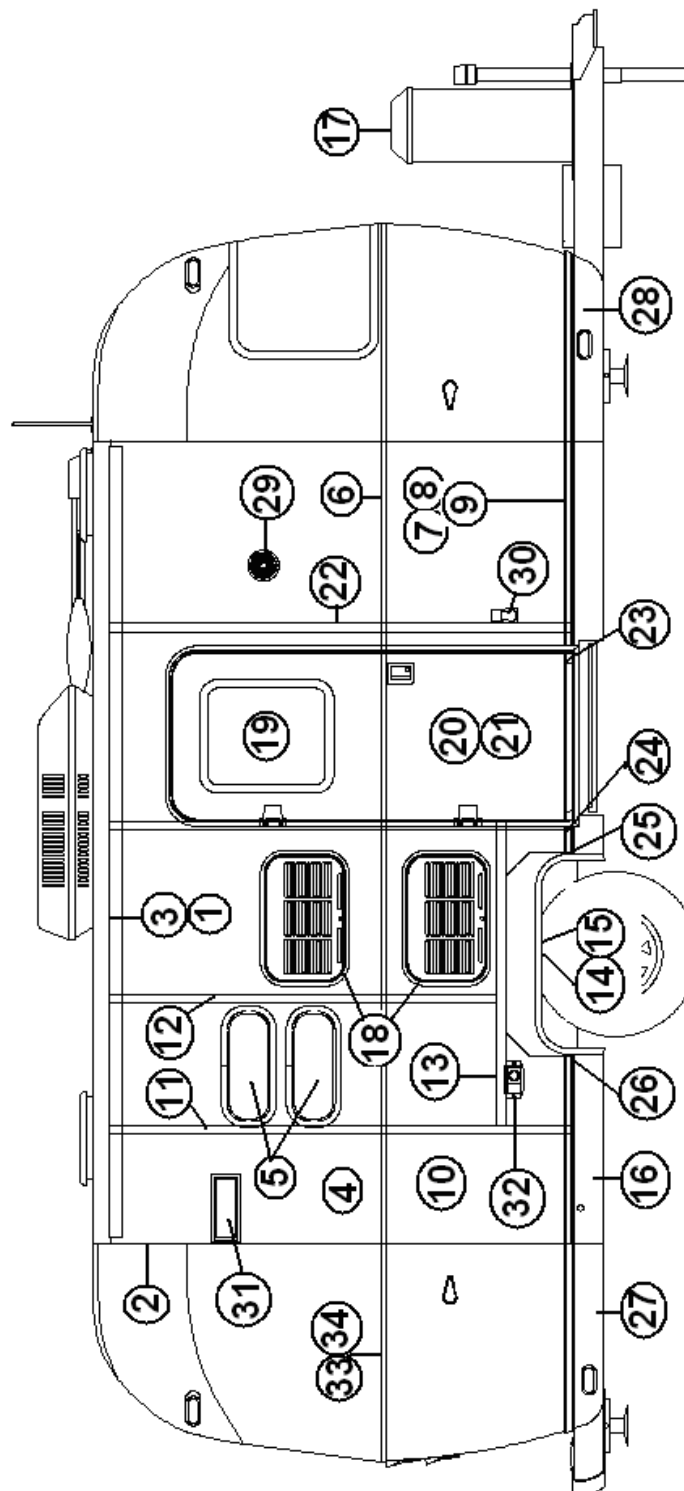

2013 FLYING CLOUD EXTERIOR BODY

Wall, Curbside, 20'

Part numbers on the next page