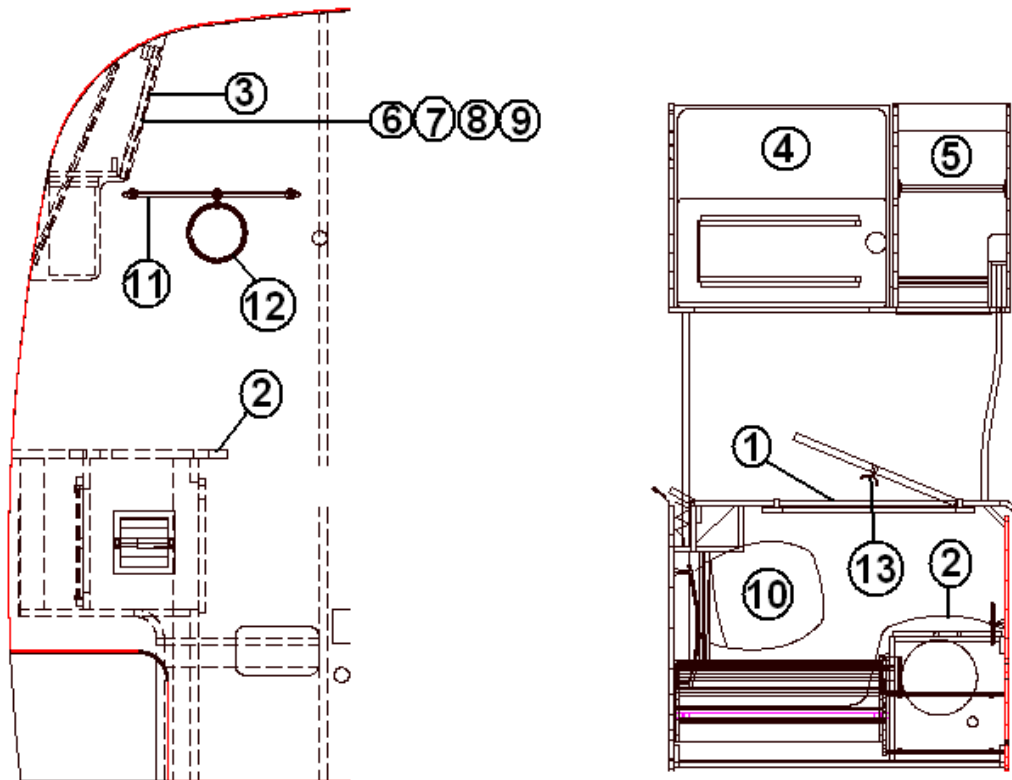

2013 FLYING CLOUD

FURNITURE, BATH

Bath Module, 28' W

1. 966990-09	Front wall assembly, latrine
2. 967394-09	Lavatory cabinet
3. 967003-09	Medicine cabinet, upper 30"
4. 966967-09	Shower compartment assembly
5. 966969-09	Wardrobe assembly, RS
6. 372203-15	Mirror, 17.00 X 25.25
7. 800507-02	Lauan, 1/4" X 4' X 8'
8. 381220-01	Mirror clip
9. 381220-02	Mirror clip
10. 690495-03	Aqua Magic V, High Profile
11. 381776	Towel bar, chrome, 18"
12. 381777	Towel ring, chrome
13. 381778	Robe hook, double chrome