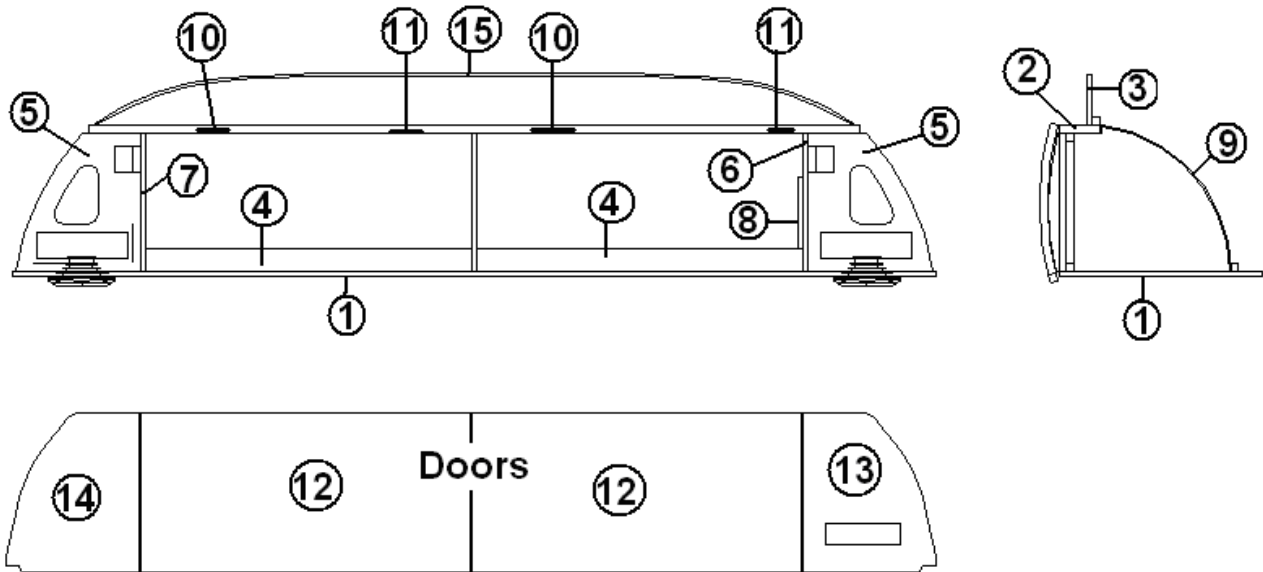

2013 FLYING CLOUD

FURNITURE, LOUNGE

End Liner Roof Locker, 25' Twin, 28' W, 30'

967286-09	Roof locker, RH radio
1. 967278	Bottom, roof locker
2. 967280	Top, roof locker
3. 967281	Header, roof locker
4. 967282	Stile, roof locker
5. 967283	Support, roof locker end
6. 967277-02	Divider, roof locker w/ radio hole
7. 967277-01	Divider, roof locker
8. 967286-098	Panel, end, roof locker, 12.00 X 6.75
9. 967286-099	Panel, end, roof locker 22.00 X 64.00
10. 381840-01	Hinge, overhead spring LH
11. 381840-02	Hinge, overhead spring RH
12. 801786-0214	Door, plyform, 15.25 X 31.63
13. 801786-0714	Door, plyform, 15.25 X 12.50 RH radius
14. 801786-0614	Door, plyform, 15.25 X 12.50, LH radius
15. 201673-01	Molding, oak cove .43" oak
382070	Rubber Dots, Black
512562	Receptacle Gasket w/adhesive
512577	Bushing, Strain Relief