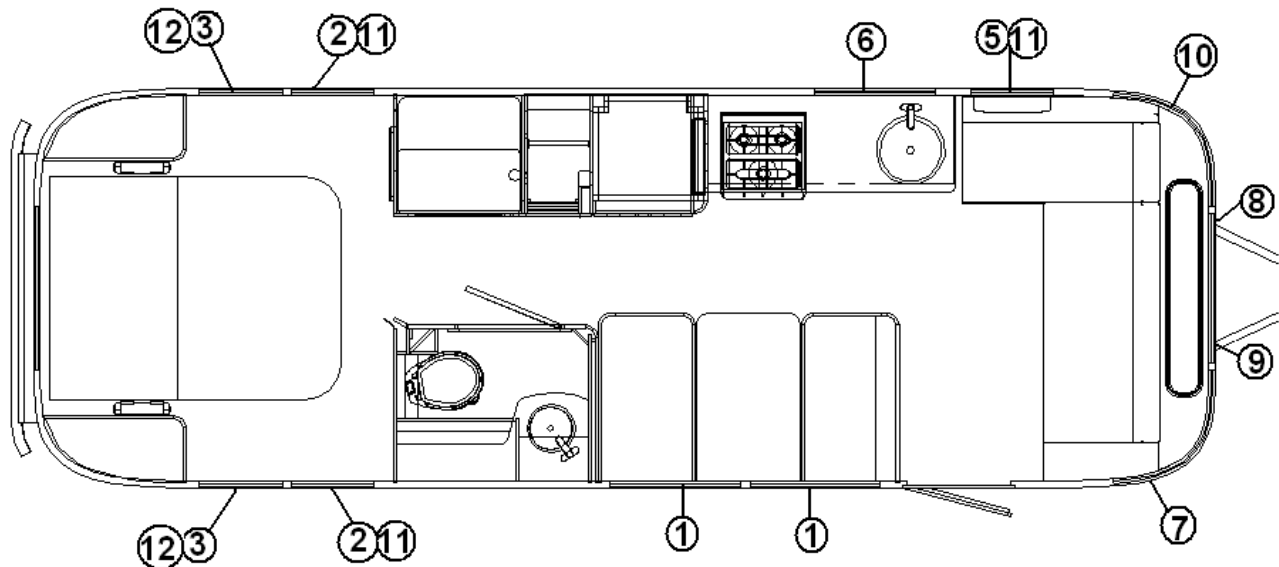

2013 FLYING CLOUD

DRAPES/BLINDS/VALANCES

Drapes/Blinds 28' W

1. 703191-12	Blind, brushed aluminum 29.50" X 27"
2. 703191-10	Blind, brushed aluminum 17.5" X 33"
3. 703191-19	Blind, 20" X 33" aluminum mini
4. 703191-18	Blind, 50.5" X 28 " aluminum mini
5. 703191-08	Blind, mini metal 17.5" W X 22"
6. 703191-20	Blind, 31" X 24" aluminum mini
7. 998144-09	Drape, CS side panel 37" X 25.5
8. 998144-07	Drape, RS front panel, 27"X 29"
9. 998144-05	Drape, CS front panel, 27"X 29"
10. 998144-11	Drape, CS side panel 37" X 25.5
11. 801803-02	Valance assembly, 20"
12. 801803-03	Valance assembly, 22"