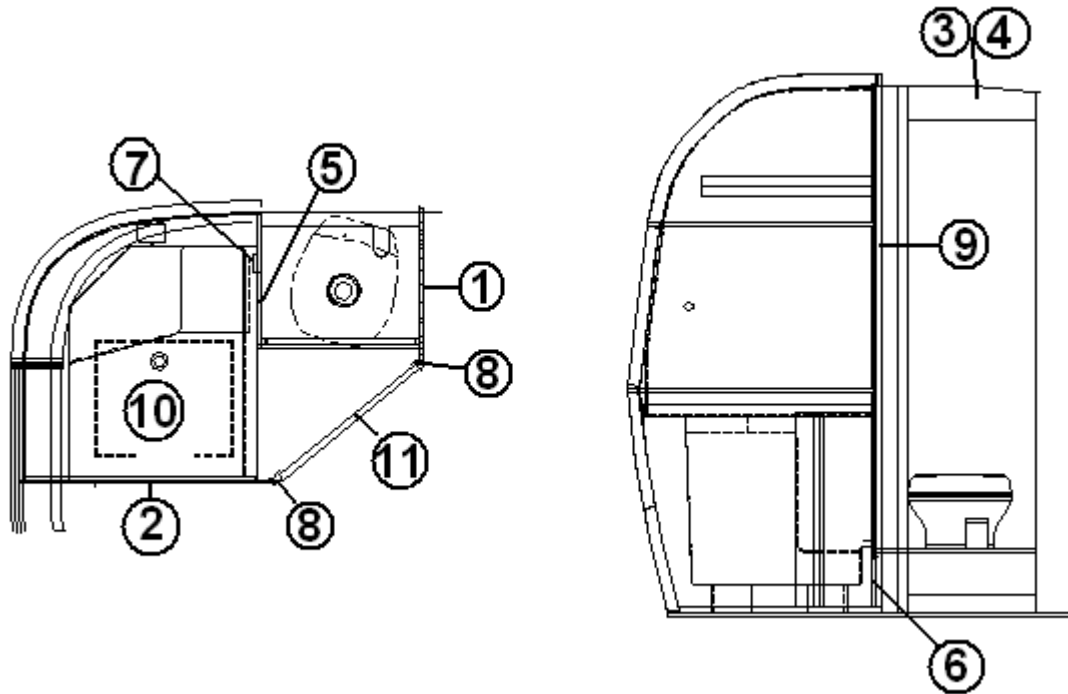

2013 FLYING CLOUD

FURNITURE, BATH

Bath Module 19'

1. 111563-091	Panel, forward bath
2. 111563-092	Panel, aft bath
3. 111563-093	Panel, bath divider
4. 111563-094	Header, bath door
5. 111563-095	Panel, 12.00 x 66.63
6. 111563-096	Panel, 9.50 x 23.00
7. 111563-097	Panel, 63.00 x 3.00
8. 801394-0014	Jamb, bath door, RS-CS
9. 702937-06	Shower door, roll away, 62" x 36" White
10. 203114-02	Pan/Cap Shower 2 pc. White
11. 966939-09	Door assembly, 25.50" X 72.00
966941-09	Toilet stand assembly
970028	Shower seat support
964994	Closeout, shower
967110-09	Closeout, toilet paper holder