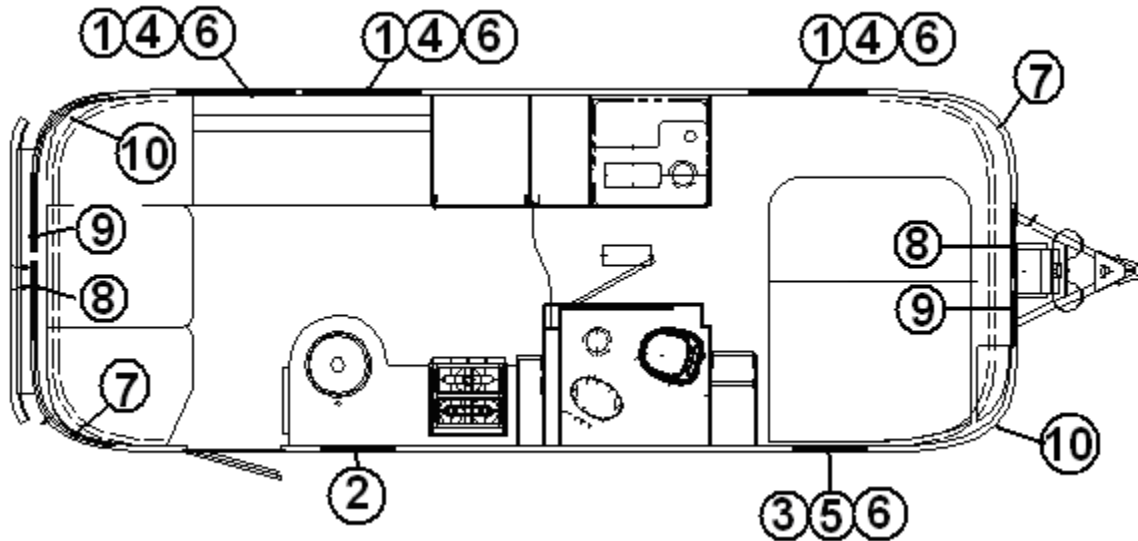

2013 FLYING CLOUD

DRAPES/BLINDS/VALANCES

Drapes/Blinds 25' Front Bed

1.	703191-11	Blind, brushed aluminum, 29.5 X 29L
2.	703191-04	Blind, brushed aluminum, 21 X 23
3.	703191-13	Blind, brushed aluminum, 18.75 X 32
4.	801803-01	Top. valance assembly, 32"
5.	801803-02	Top, valance assembly, 20"
6.	381898	Spacer, nylon, .166ID X .24OD X .25L
7.	998144-09	Drape, CS side panel, 37" X 25.50"
8.	998144-07	Drape, RS front panel, 27" X 25.50"
9.	998144-05	Drape, CS front panel, 27" X 25.50"
10.	998144-11	Drape, CS side panel, 37" X 25.5
	703191-18	Blind, 50.5" x 28" Aluminum