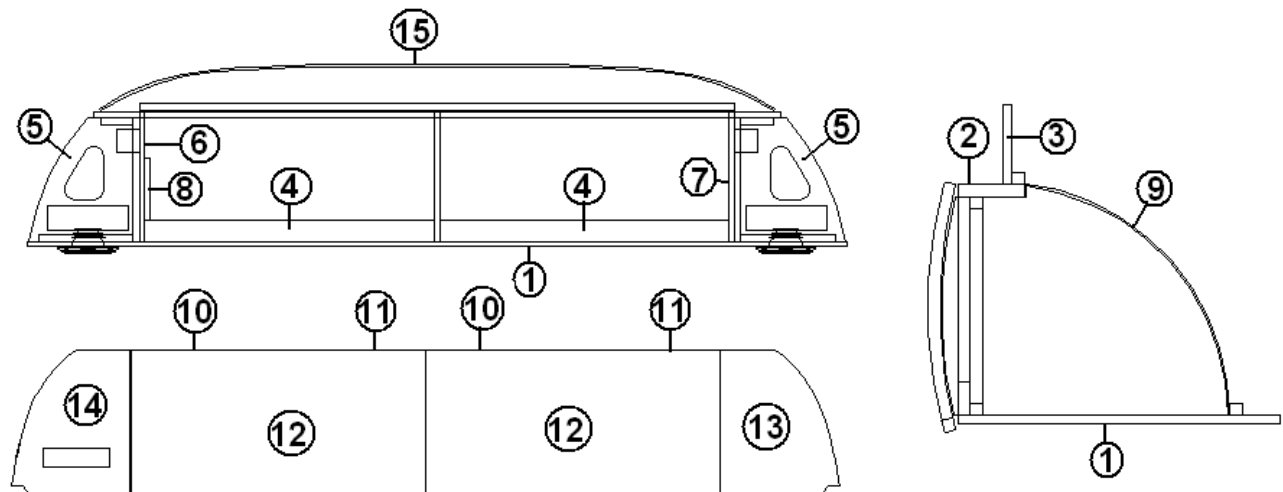

2013 FLYING CLOUD

FURNITURE, LOUNGE

End Liner Roof Locker, Rear W/Radio, 25' Front Bed, 27' "W" Front Bed

967285-09	Roof locker, end liner, w/LH radio
1. 967278	Bottom, roof locker
2. 967280	Top, roof locker
3. 967281	Header, roof locker
4. 967282	Stile, roof locker
5. 967283	Support, roof locker, end
6. 967277-02	Divider, RH roof locker, w/ radio hole
7. 967277-01	Divider, RH roof locker
8. 967285-098	Panel, roof locker, LH w/radio
9. 967285-099	Panel, end, roof locker, 22 X 64
10. 381840-01	Hinge, overhead spring
11. 381840-02	Hinge, overhead spring
12. 801786-0214	Door, plyform, 15.25 X 31.63
13. 801786-0514	Door, plyform, 15.25 X 12.50, RH
14. 801786-0814	Door, plyform, 15.25 X 12.50, LH
15. 201673-01	Molding, oak, cove, .43"
967749	Blue Ray Shelf Assy
382070	Rubber Dots, Black.
512562	Receptacle Gasket w/adhesive
512577	Bushing, Strain Relief