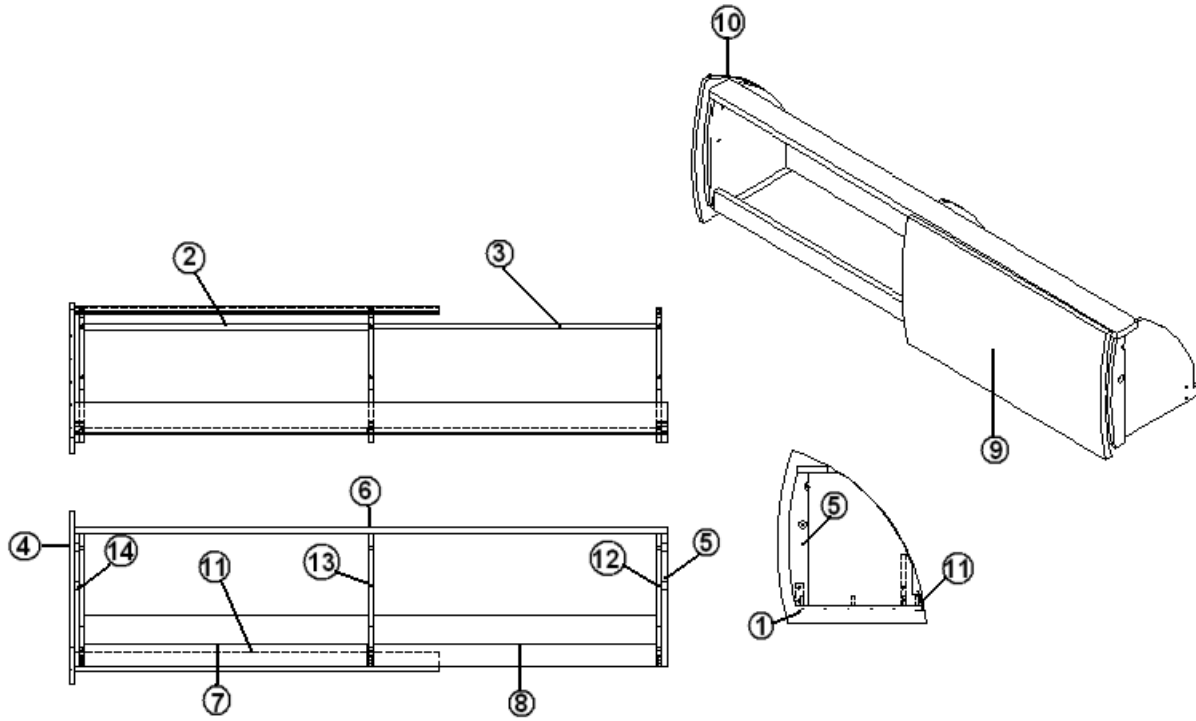

2013 FLYING CLOUD

FURNITURE, GALLEY

Roof Locker, Galley, 25'

Parts Listed On Next Page