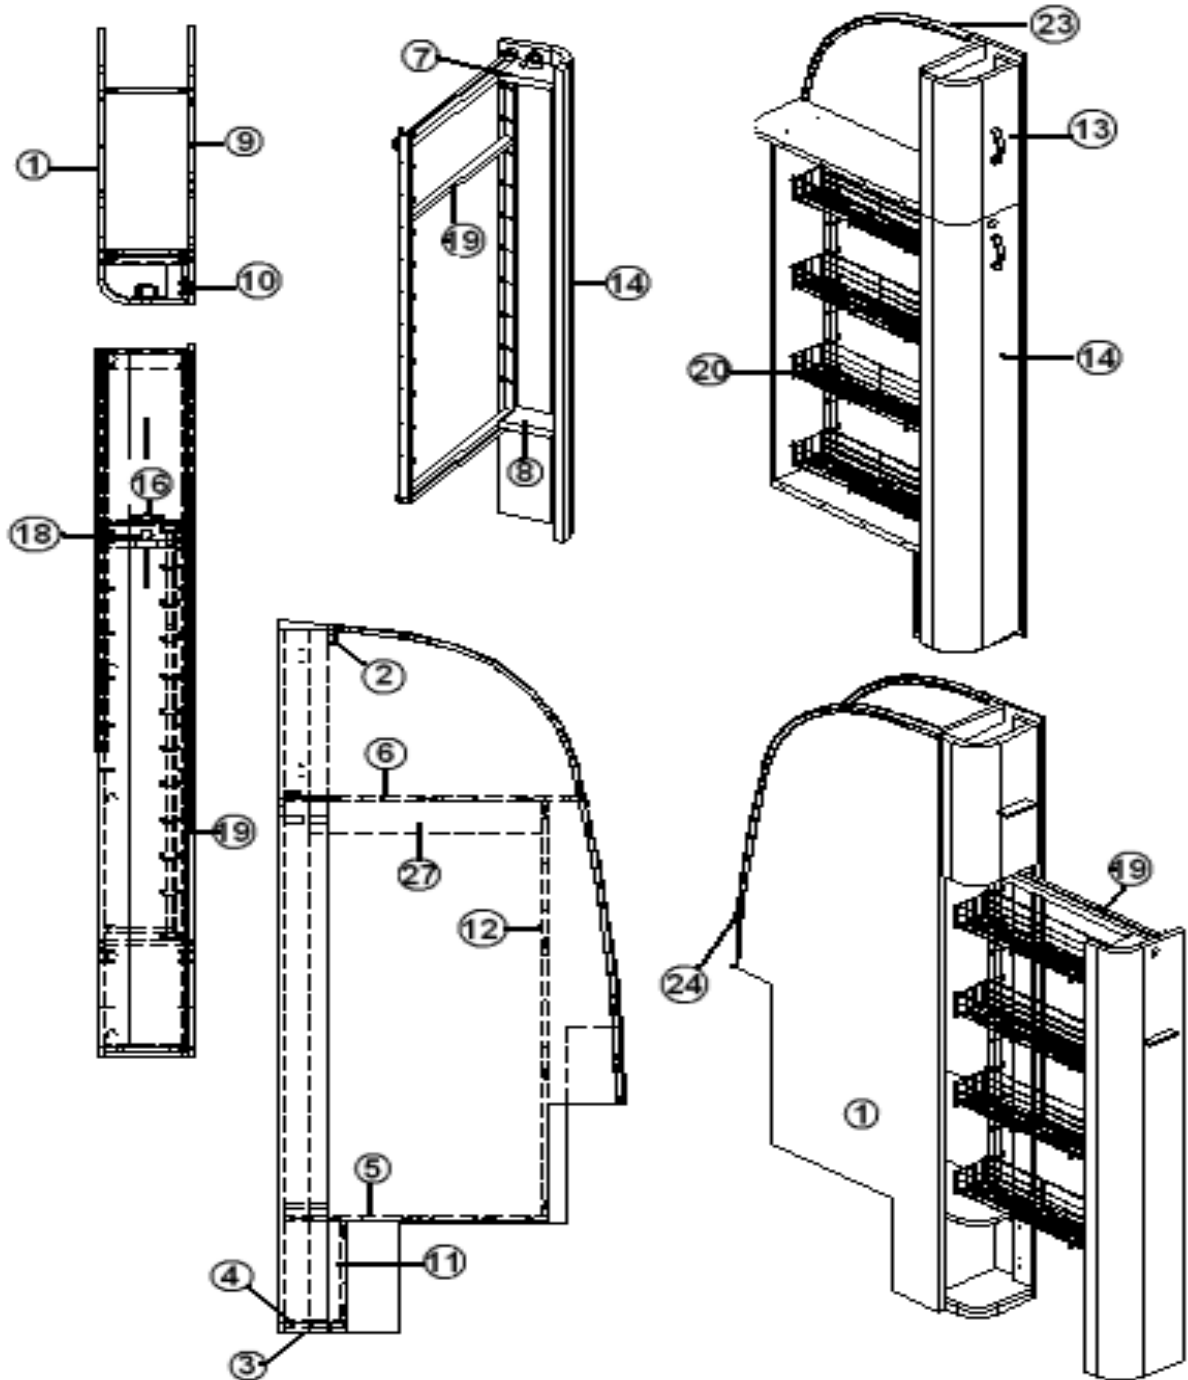

2013 FLYING CLOUD

FURNITURE, GALLEY

PANTRY ASSEMBLY, SLIDE-OUT, 30'

PARTS LISTED ON NEXT PAGE