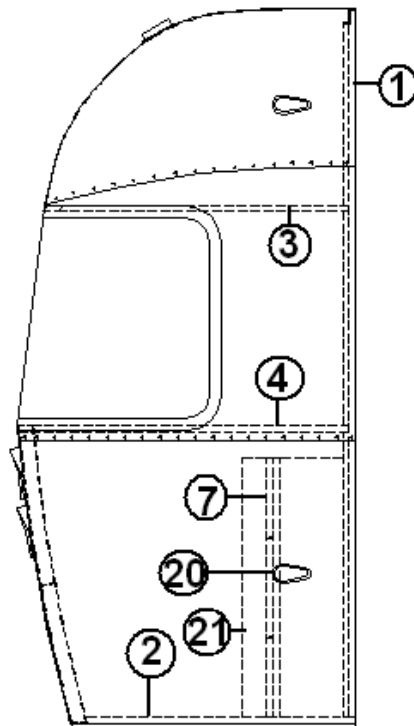

2013 FLYING CLOUD

EXTERIOR SHELL

AFT END, 27' Front Bed, 25' Front Bed

Part Numbers are on the Next Page