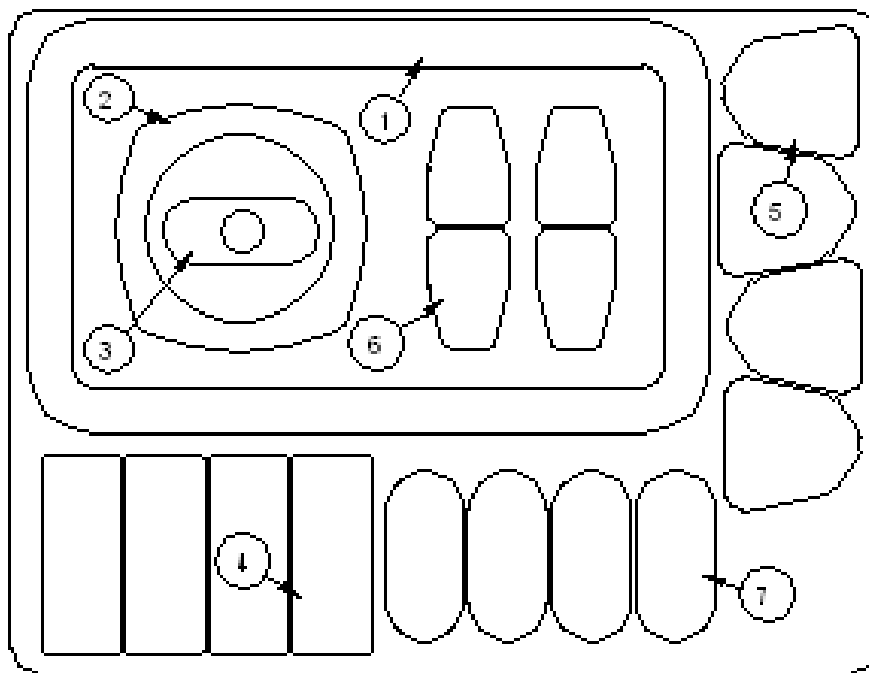

2013 FLYING CLOUD

SEALER/GASKETS/PAINT

GASKET KITS

365336 GASKET KIT PAD #1
(Sold complete, not sold' separately.)

1. Exterior Shower Gasket
2. City Water Fill Gasket
3. Step Light Gasket
4. Awning Lockdown (AS5 & AS7 Kit)
5. Lower Awning Foot (AS7 Kit)
6. Awning Foot (Rear w/Pan Kit)
7. Lower Awning Foot (AS5 Kit)