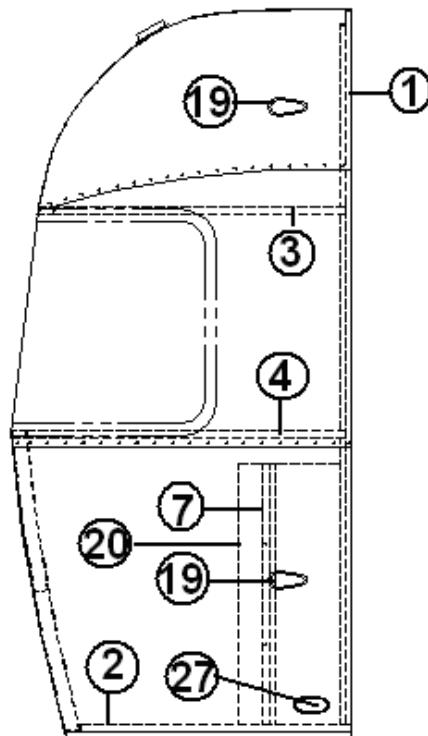

2013 FLYING CLOUD

EXTERIOR SHELL

Front End, 25' Front Bed

Part Numbers are on the Next Page