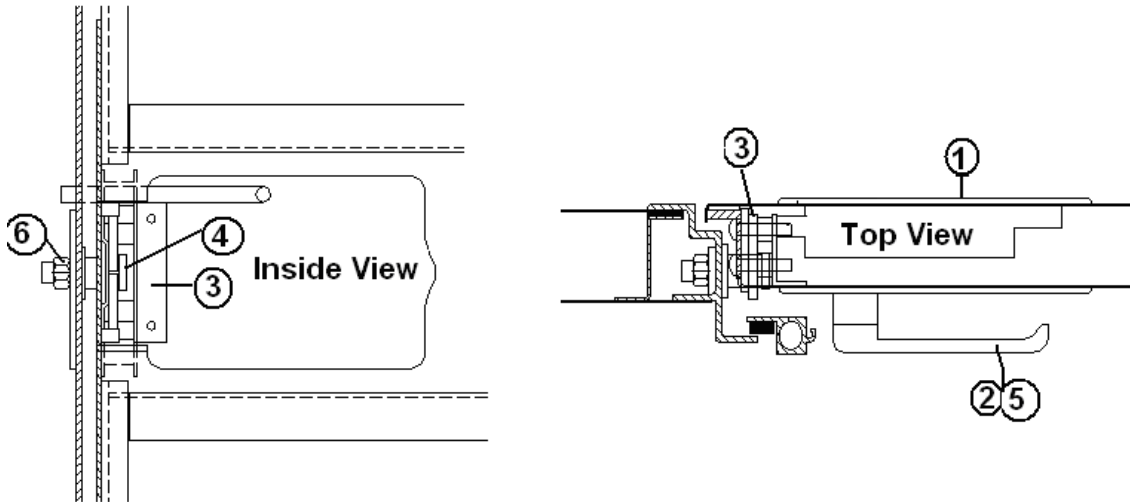

2013 FLYING CLOUD

HARDWARE

Main Door Lock, Left Hand Hinge

1. 381547-01	Main door lock, outside, housing
2. 381547-07	Main door lock, inside plate
3. 381547-03	Double rotary latch main door lock
4. 381547-04	Striker bolt w/washer main door lock
5. 381547-08	Screw package, main door lock
6. 381550	Plate, Striker Bolt
385595	Pocket, strike
382122	Key Chain, Airstream Logo
381901	Key rack