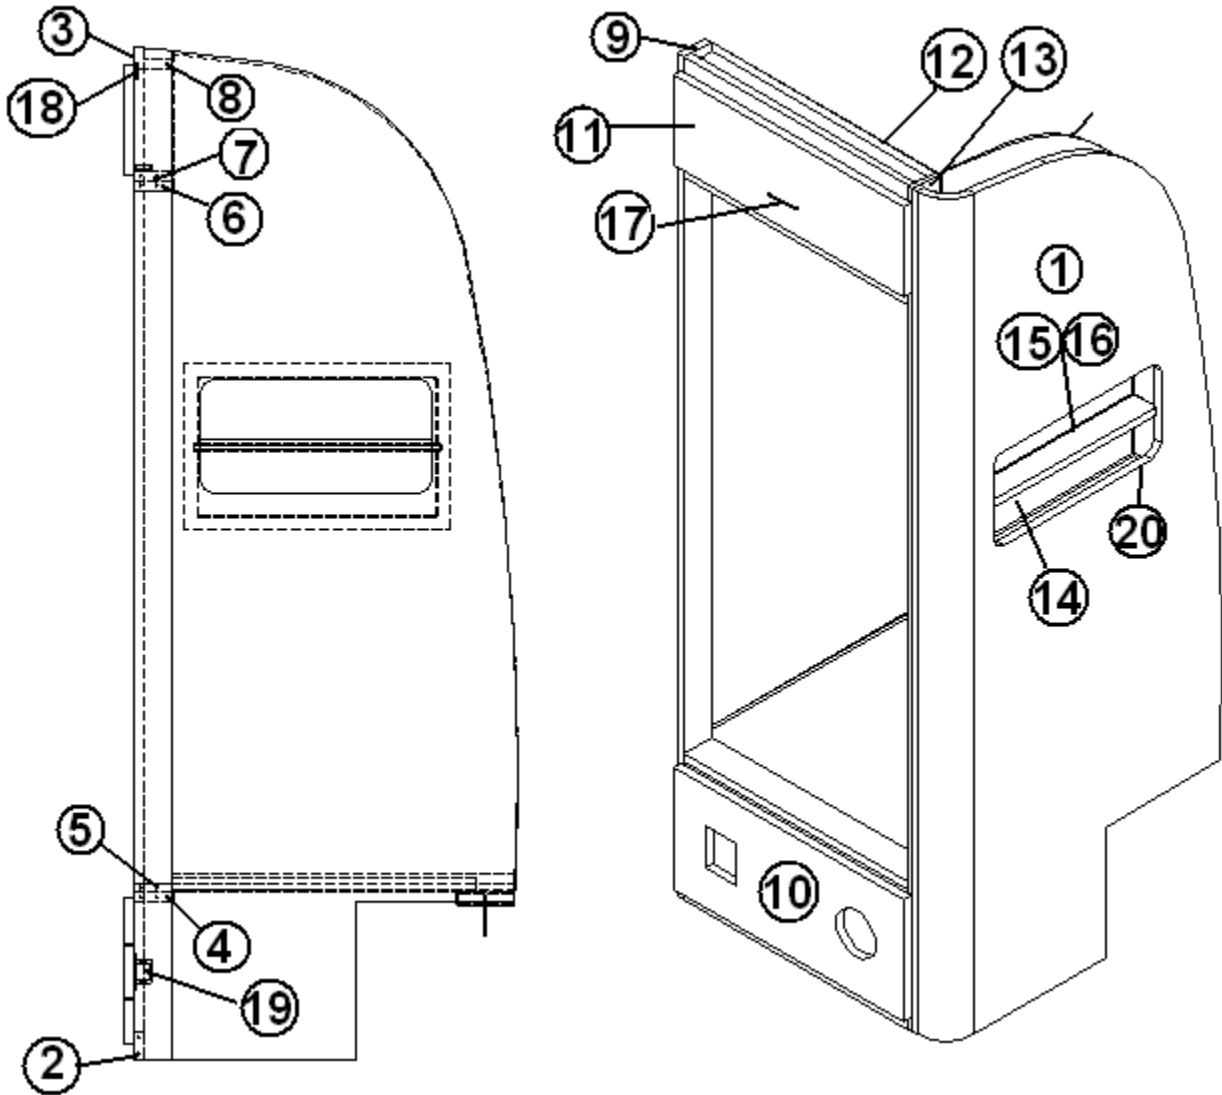

2013 FLYING CLOUD

FURNITURE, GALLEY

Refrigerator Cabinet, 28' W, 28' A

Part numbers on the next page.