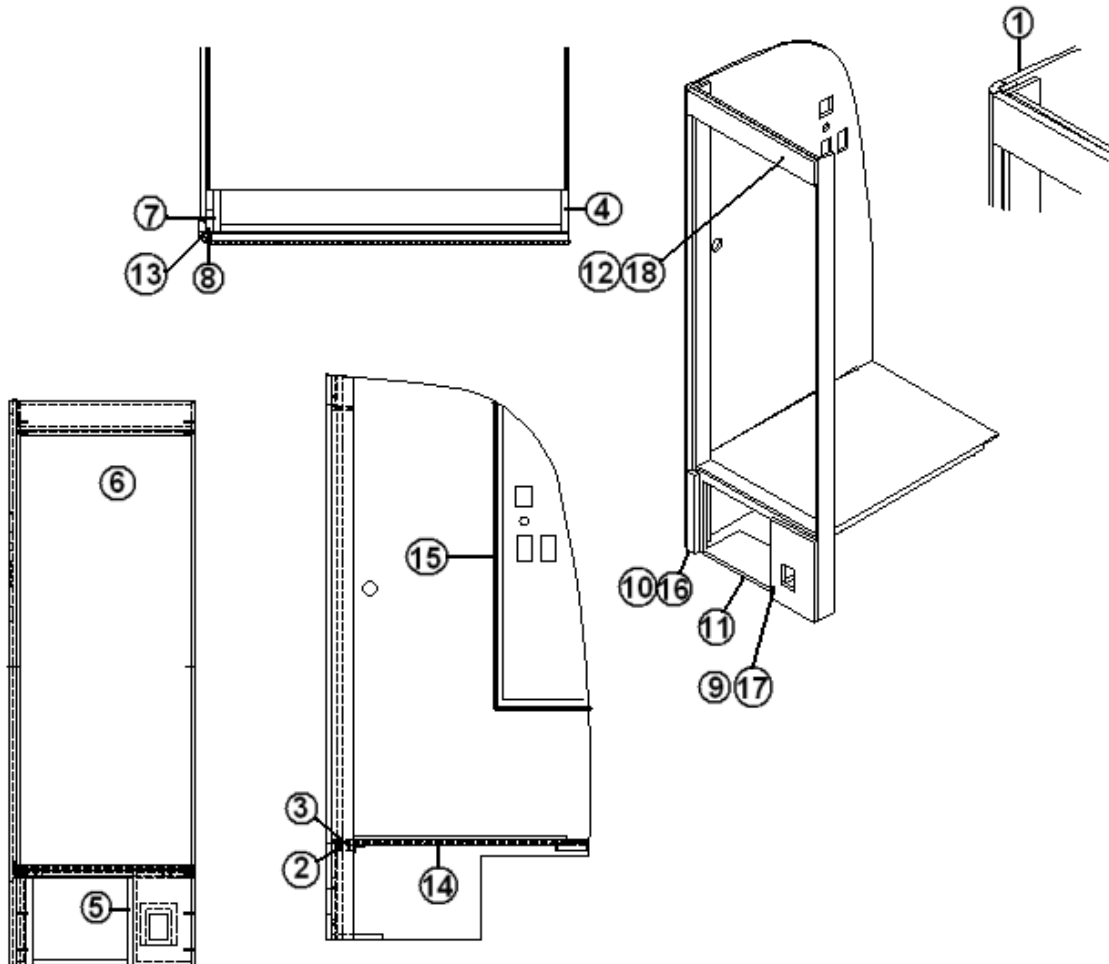

2013 FLYING CLOUD

FURNITURE, GALLEY

REFRIGERATOR CABINET ASSEMBLY - 30' BUNK

Parts Listed On Next Page

2013 FLYING CLOUD

FURNITURE, GALLEY

REFRIGERATOR CABINET ASSEMBLY – 30' BUNK

	967915	Refrigerator Cabinet Assy.
1.	967915-1	Panel 78.69 x 35.19
2.	967915-2	Panel 2.50 x 23.69
3.	967915-3	Panel 2.50 x 23.69
4.	967915-4	Panel 3.00 x 78.76
5.	967915-5	Panel 23.69 x 13.93
6.	967915-6	Panel 23.69 x 4.83
7.	967915-7	Panel 3.00 x 78.76
8.	967915-8	Panel 1.50 x 78.76
9.	967915-10	Panel 8.44 x 13.93
10.	967915-11	Panel 1.44 x 13.93
11.	967915-12	Panel 13.13 x 7.00
12.	967915-13	Panel 25 x 4.10
13.	801706-0014	Corner Trim 90 Degree Radius Alchemy
14.	967920	Refrigerator Stand Assy.
15.	110898-30	Baffle Assy.
16.	967915-20	Panel 1 x 12.5
17.	967915-21	Panel Refer 7.5 x 12.5
18.	967915-22	Panel Refer 3 x 24