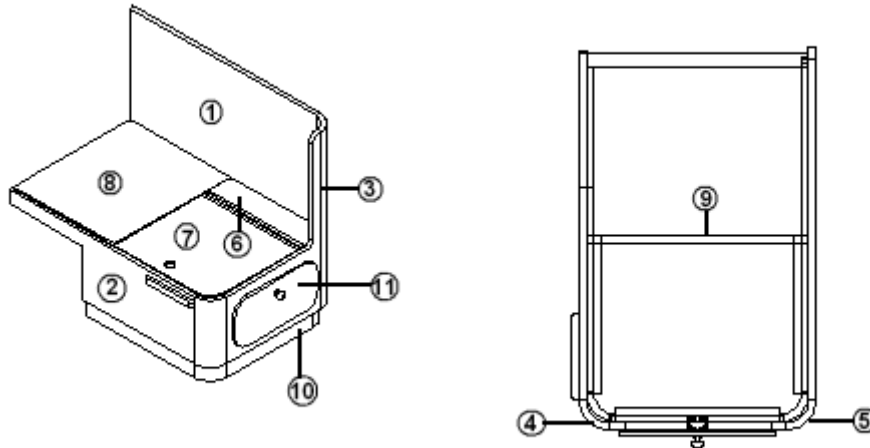

2013 FLYING CLOUD

FURNITURE, LOUNGE

Dinette Seat Assy., Right Hand, 23' Frt. Bed, with Toe Kick

967660	Seat Assembly, Right Hand Dinette, Fabric
967660-01	Seat Assembly, Right Hand Dinette, Leather Option
1.	967660-1 Panel, 29.75" x 36.14"
2.	967660-2 Panel, 11.25" x 35.75"
3.	967660-3 Panel, 18.25" x 29.75"
4.	967660-4 Corner, 3" radius X 10.25"
5.	967660-5 Corner, 3" radius X 29.75"
6.	967660-6 Panel, 4.75" x 18.65"
7.	967660-7 Panel, 17.25" x 18.04"
8.	967660-8 Panel, 22.25" x 19.34"
9.	967660-9 Panel, 22.75" x 13.88"
10.	967658 Toe Kick Assembly
11.	967661 Door Assembly, Dinette Seat, Fabric
11.	967661-01 Door Assembly, Dinette Seat, Leather Option
	380458 Piano Hinge, Copper Metallic (2.64 Ft.)
	381228-01 Grabber Door Catch
	800470-0014 Stop, Hardwood