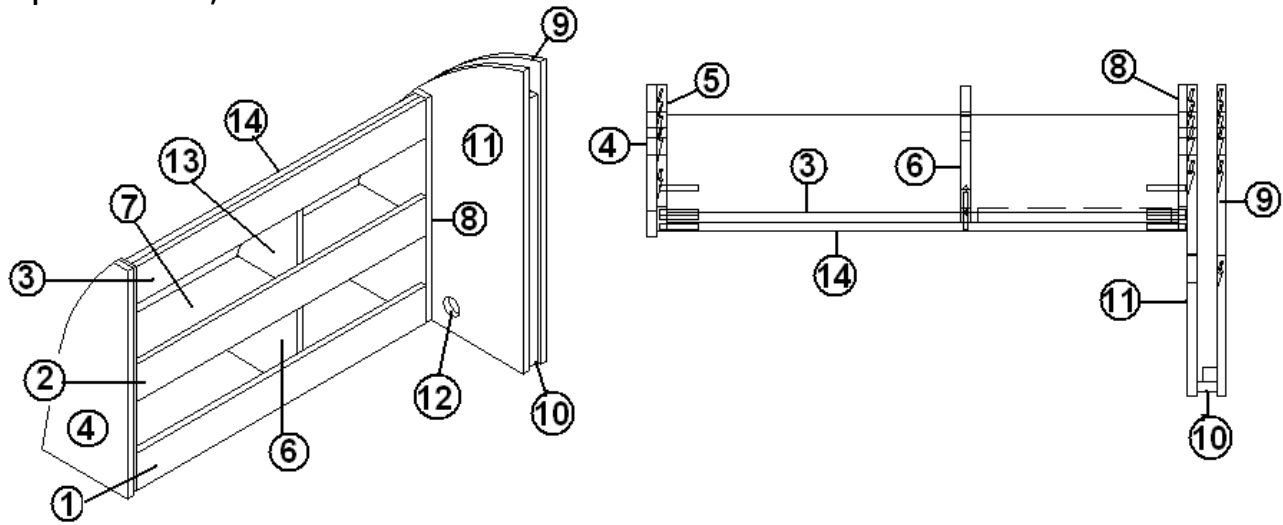

2013 FLYING CLOUD

FURNITURE, GALLEY

Spice Rack, 19'

966954-09

Spice rack assembly

1. 966954-091	Panel, spice rack, 3.00 X 26.50
2. 966954-092	Panel, spice rack, 3.00 X 26.50
3. 966954-093	Panel, spice rack, 3.00 X 26.50
4. 966954-094	Panel, spice rack, 7.88 X 18.00
5. 966954-095	Panel, spice rack, 7.63 X 17.75
6. 966954-096	Panel, spice rack, 7.00 X 7.50
7. 966954-097	Panel, spice rack, 5.56 X 26.50
8. 966954-098	Panel, spice rack, 7.63 X 17.75
9. 966954-099	Panel, spice rack, 16.12 X 23.92
10. 966954-0911	Panel, spice rack, 1.00 X 21.25
11. 966954-0912	Panel, spice rack, 16.12 X 23.92
12. 381209-01	Grommet w/ cap, black, 1.5" hole
13. 966954-0915	Panel, spice rack, 5.50 X 8.25
14. 966954-0916	Panel, spice rack, 3.00 X 26.50
967130	T.V. Support/Spice Rack