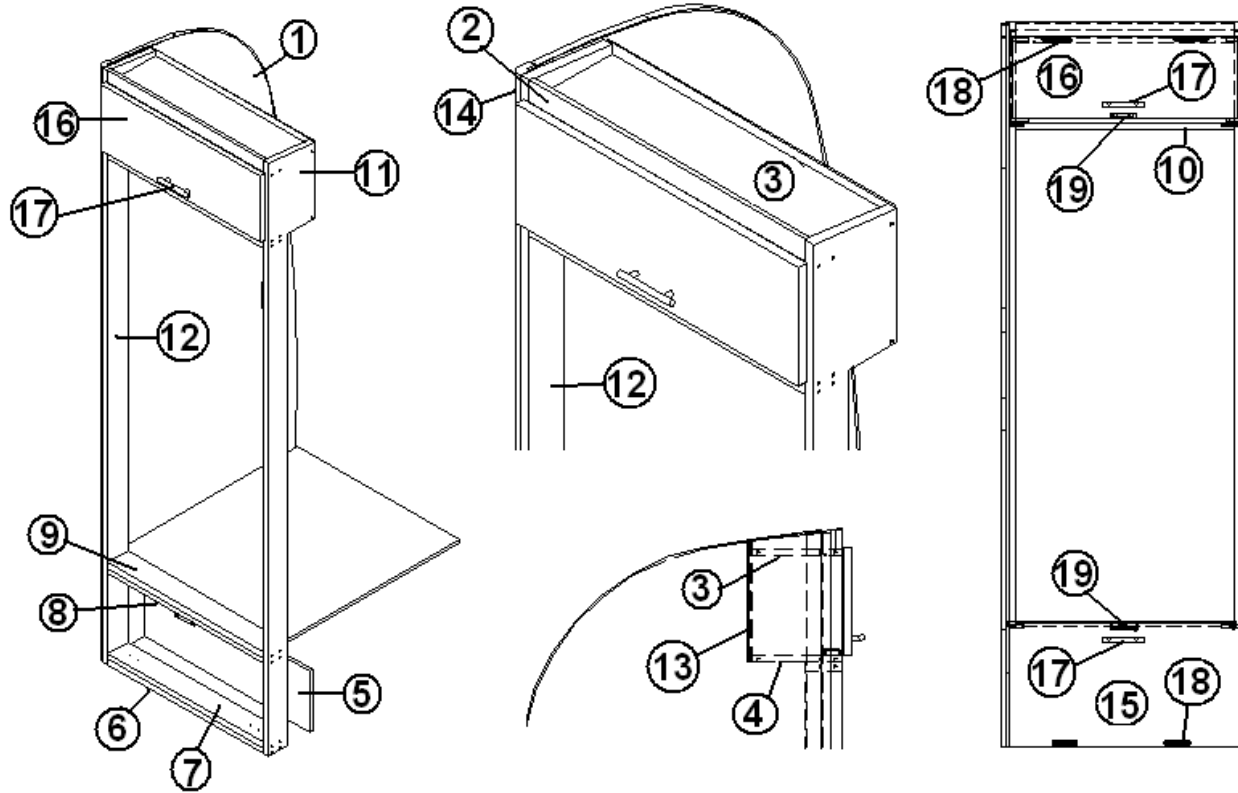

2013 FLYING CLOUD

FURNITURE, GALLEY

Refrigerator Cabinet, 25' Front Bed, 27' Front Bed

Part Numbers on the Next Page