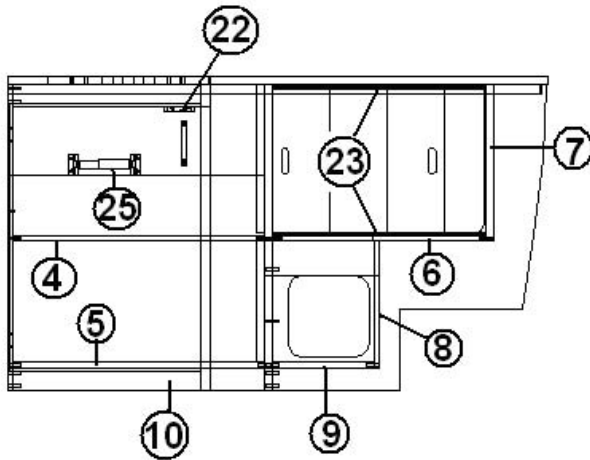

2013 FLYING CLOUD

FURNITURE, BATH

Lavatory Cabinet, 23' Front Bed

Part Numbers are on the next page