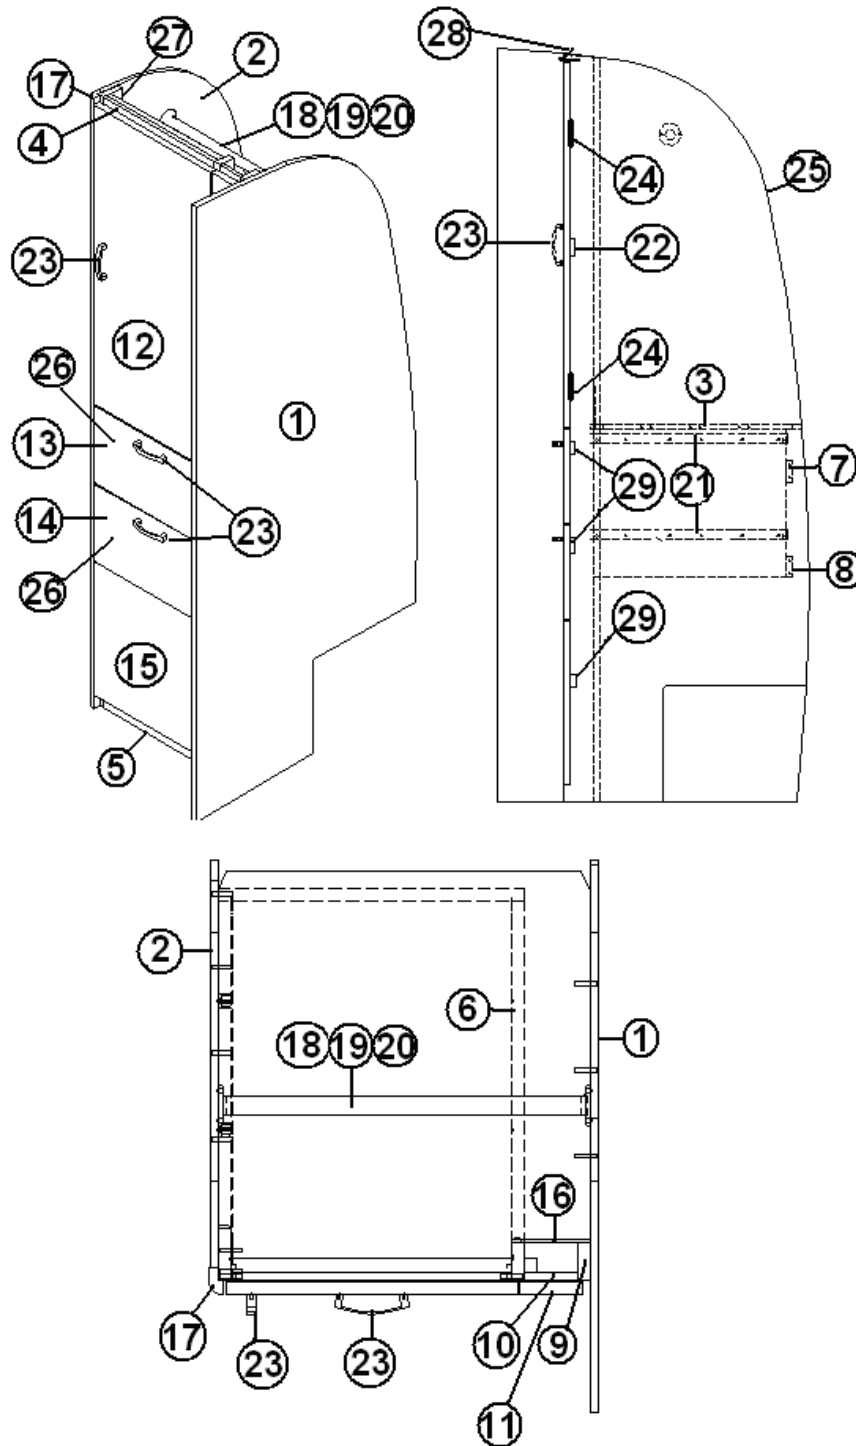

2013 FLYING CLOUD

FURNITURE, BEDROOM

Wardrobe, Bedroom, 23' Front Bed

PART NUMBERS ARE ON THE NEXT PAGE