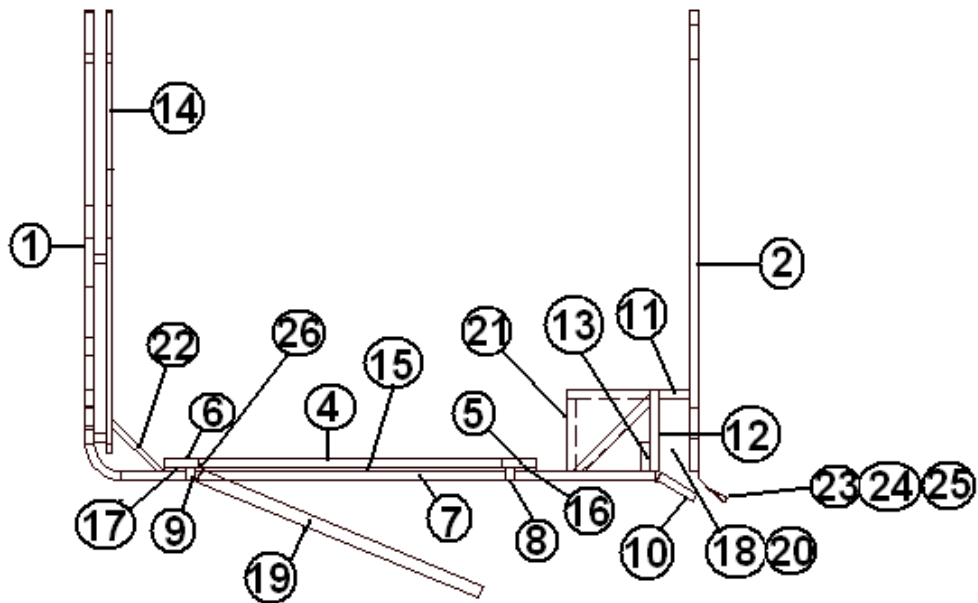

2013 FLYING CLOUD

FURNITURE, BATH

Bath Door/Walls, 28' W, 28' A

Part Number on the Next Page