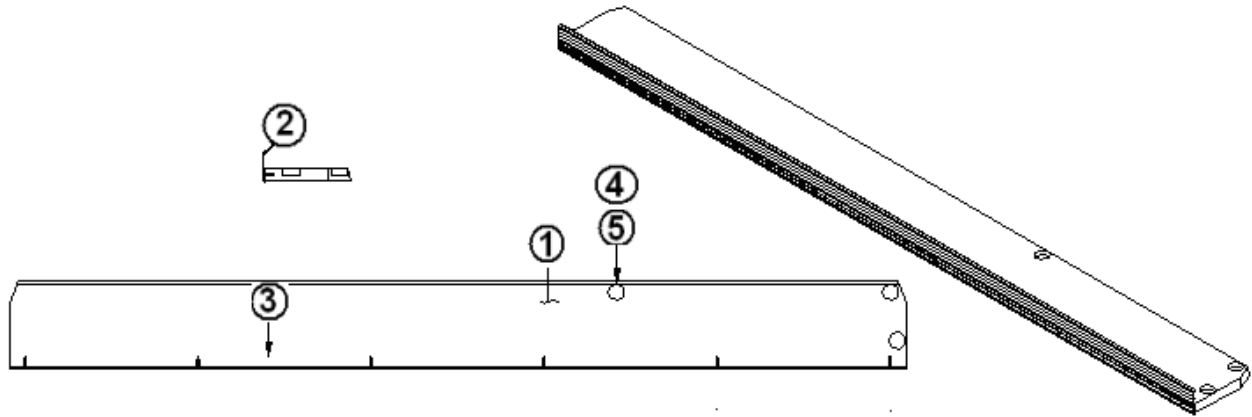

2013 FLYING CLOUD

FURNITURE, BATH

UPPER SHELF ASSEMBLY 30'

967526-09 SHELF ASSY-UPPER LAVY

1. 967526-091 PNL-LAVY SHELF 55.69X5.38
2. 114869 EXTRU THRESHOLD COMPT CLR ANOD
3. 345353-03 SCREW- #6 X 0.75 FLAT HD- PHIL
4. 382057 KNOCKDOWN-8MM #16289B
5. 382057-01 CAP-KNOCKDOWN LT BRN #16289C

CLOTHES LINE, RETRACTABLE

382063 RETRACTABLE CLOTHESLINE