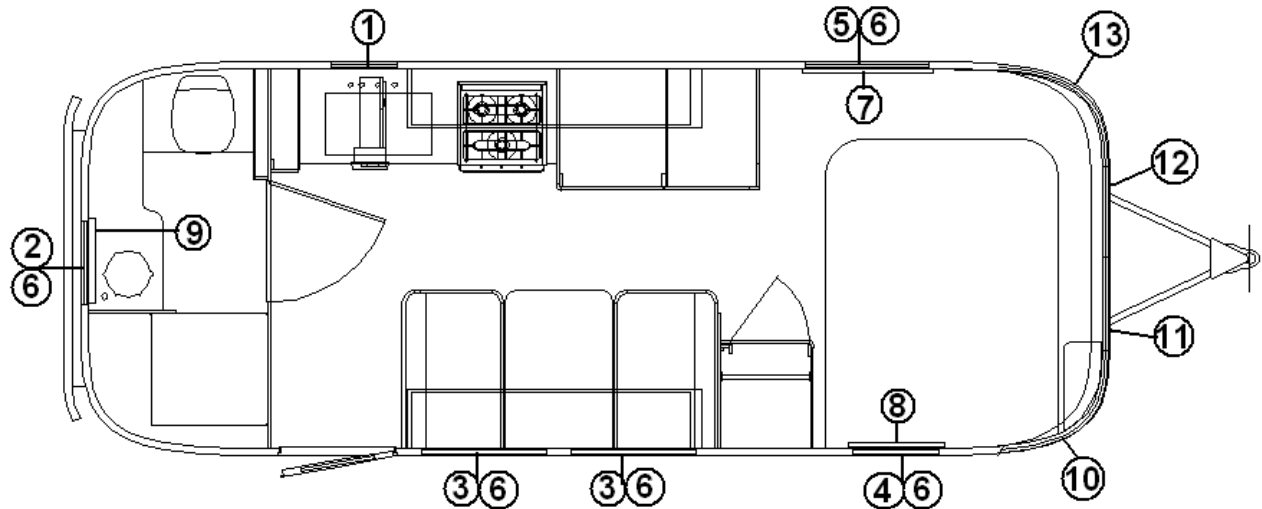

2013 FLYING CLOUD

DRAPES/BLINDS/VALANCES

Drapes/Blinds 23' Front Bed

1.	703191-04	Blind, 21" X 23", brushed aluminum
2.	703191-07	Blind, 27.5" X 22", brushed aluminum
3.	703191-11	Blind brushed aluminum, 29.5" x 29" Long
4.	703191-13	Blind brushed aluminum, 18.75" x 32" Long
5.	703191-17	Blind brushed aluminum, 29.75" x 33.5" Long
6.	381898	Spacer, nylon
7.	801803-01	Top valance assembly, 32"
8.	801803-02	Top valance assembly, 20"
9.	801803-04	Top valance assembly, 28.50"
10.	998144-09	Drape, CS side panel, 37" X 25.5"
11.	998144-10	Drape, CS front panel, 23" X 25.5"
12.	998144-12	Drape, RS front panel, 23" X 25.5"
13.	998144-11	Drape, RS side panel, 37" X 25.5"