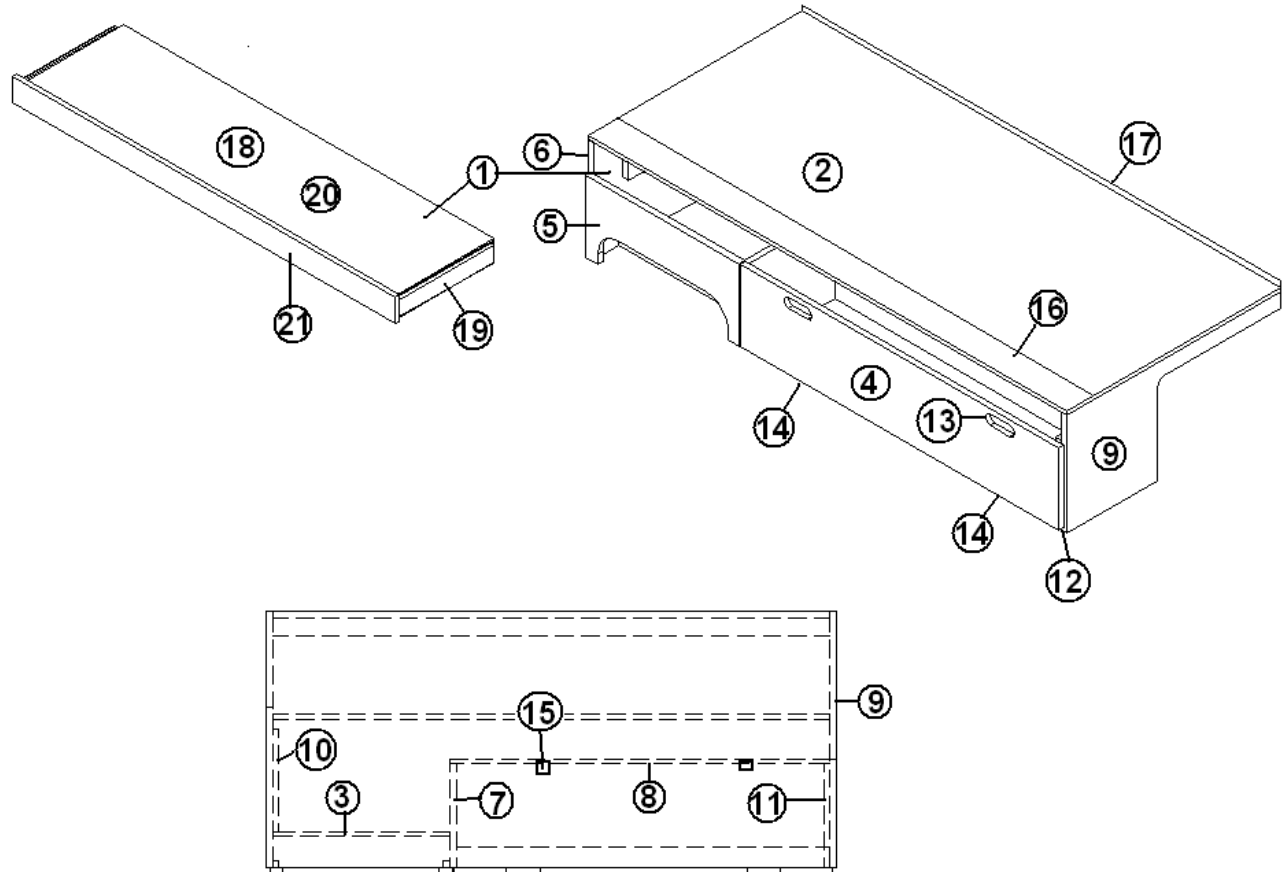

2013 FLYING CLOUD

FURNITURE, LOUNGE

Sofa Bed, 25' Front Bed, 27' Front Bed

Part numbers are on the next page.

2013 FLYING CLOUD

FURNITURE, LOUNGE

Sofa Bed, 25' Front Bed, 27' Front Bed

966887-09	Sofa assembly
1. 966888-09	Bed assembly, sofa
2. 966887-092	Panel, sofa, 29.5 X 66.00
3. 966887-093	Panel, sofa, 20.5 X 5.00
4. 966887-094	Panel, sofa, 9.88 X 43.88
5. 966887-095	Panel, sofa, 9.88 X 21.13
6. 966887-096	Panel, sofa, 14.13 X 29.5
7. 966887-097	Panel, sofa, 10.13 X 12.00
8. 966887-098	Panel, sofa, 10.13 X 44
9. 966887-099	Panel, sofa, 14.13 X 29.50
10. 966887-0910	Panel, sofa, 2.25 X 12.00
11. 966887-0911	Panel, sofa, 2.25 X 12.00
12. 966887-0915	Panel, sofa, 2.25 X 43.25
13. 381775	Drawer pull, flush, satin
14. 381072-01	Hinge, 3" X 2"
15. 381228-01	Catch, grabber door
16. 801793-01	Laminate, Gold Alchemy, vertical
17. 101115	Sheet, alum,.060 X 48 X 120, cut to 5"
18. 915811	Weldment, sofa bed
19. 381826	Slide, ball bearing
20. 800507-02	Lauan, 1/4", cut to 17.00" X 63.00"
21. 966888-094	Panel, sofa bed 3.88 X 65.13
330031-03	Rivet, dome, head SSD64SSBS