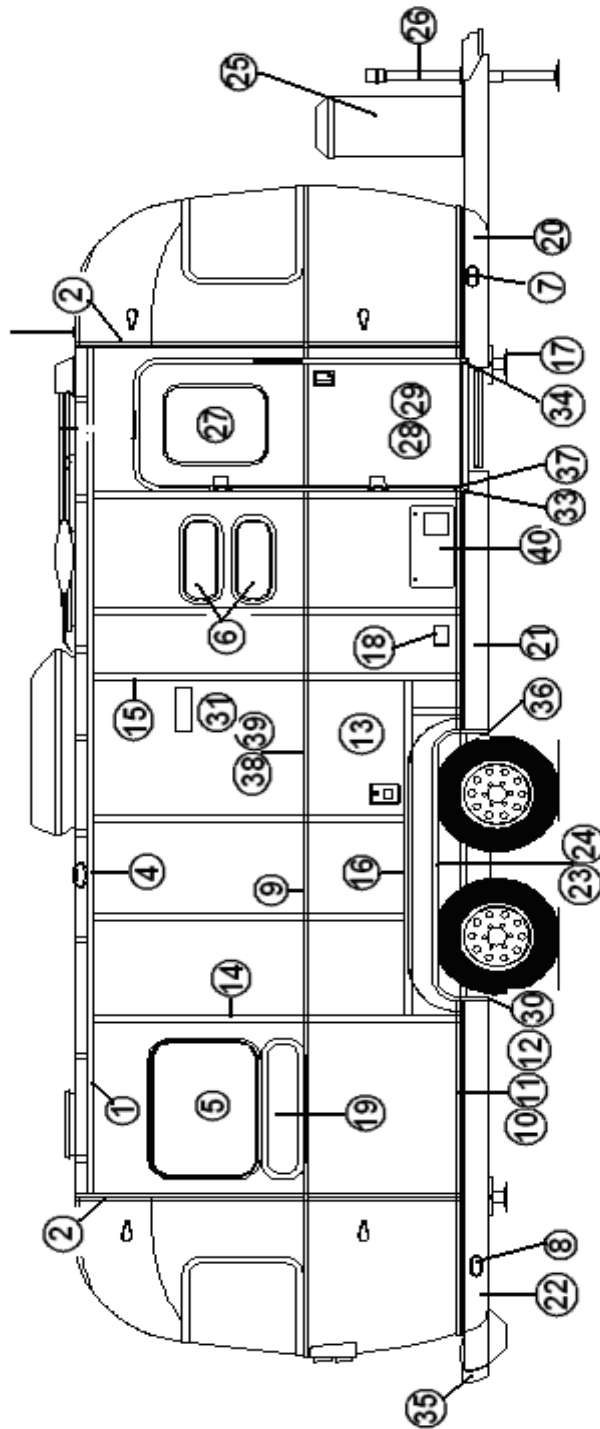

2013 FLYING CLOUD

EXTERIOR BODY

Wall, Curbside, 25'

PARTS LISTED ON NEXT PAGE