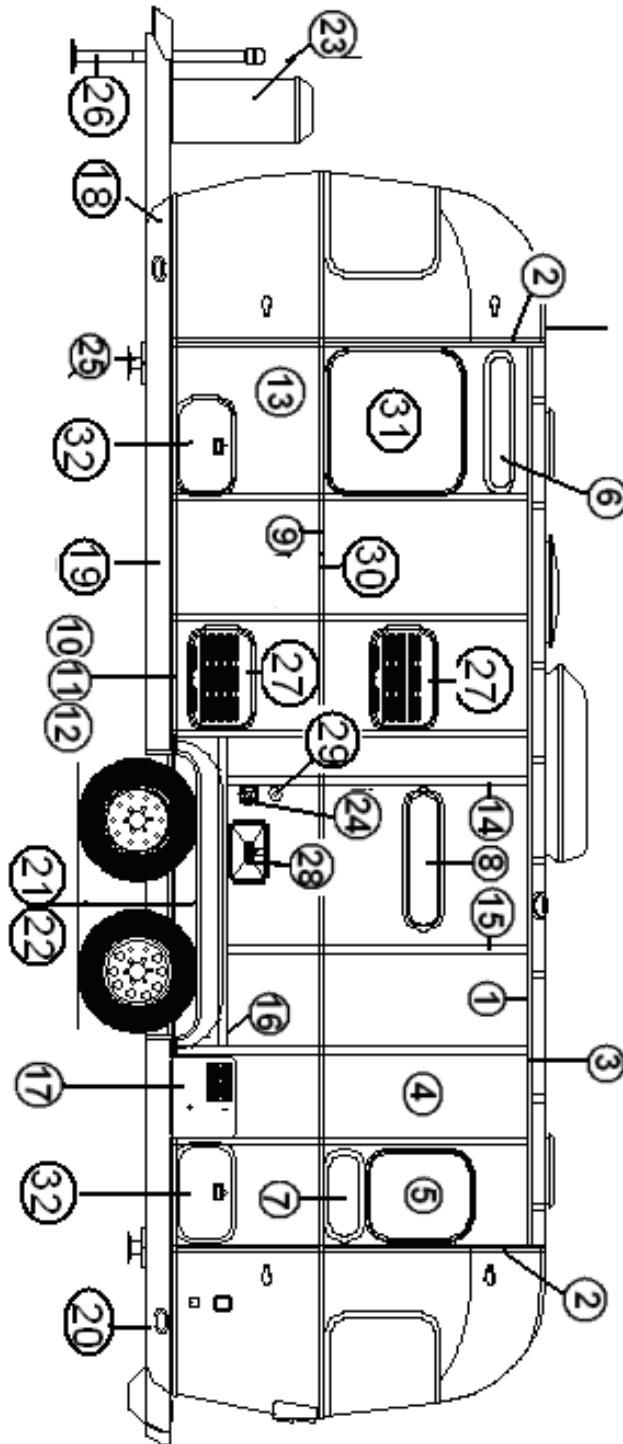

2013 FLYING CLOUD

EXTERIOR BODY

Wall, Roadside, 25' Twin

Parts Listed on Next Page