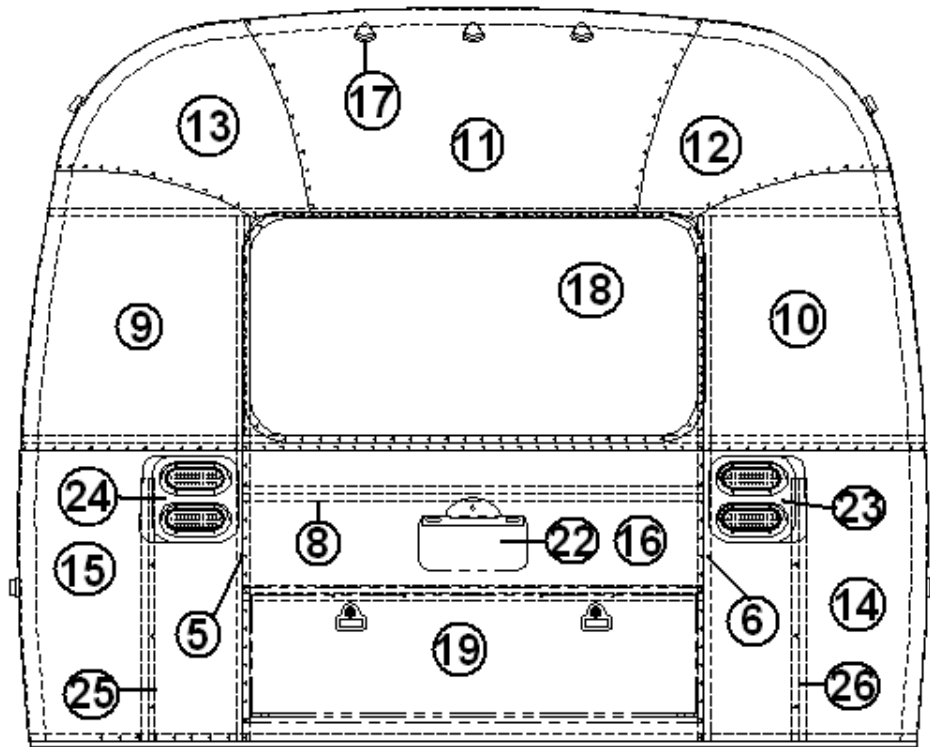

2013 FLYING CLOUD EXTERIOR SHELL

AFT END, 25' Twin

Part Numbers are on the Next Page