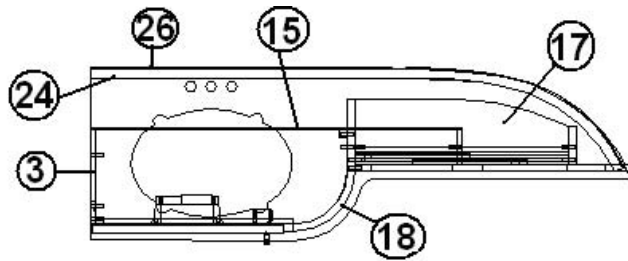

2013 FLYING CLOUD

FURNITURE, BATH

Lavatory Cabinet, 23' Front Bed

Part Numbers are on the next page