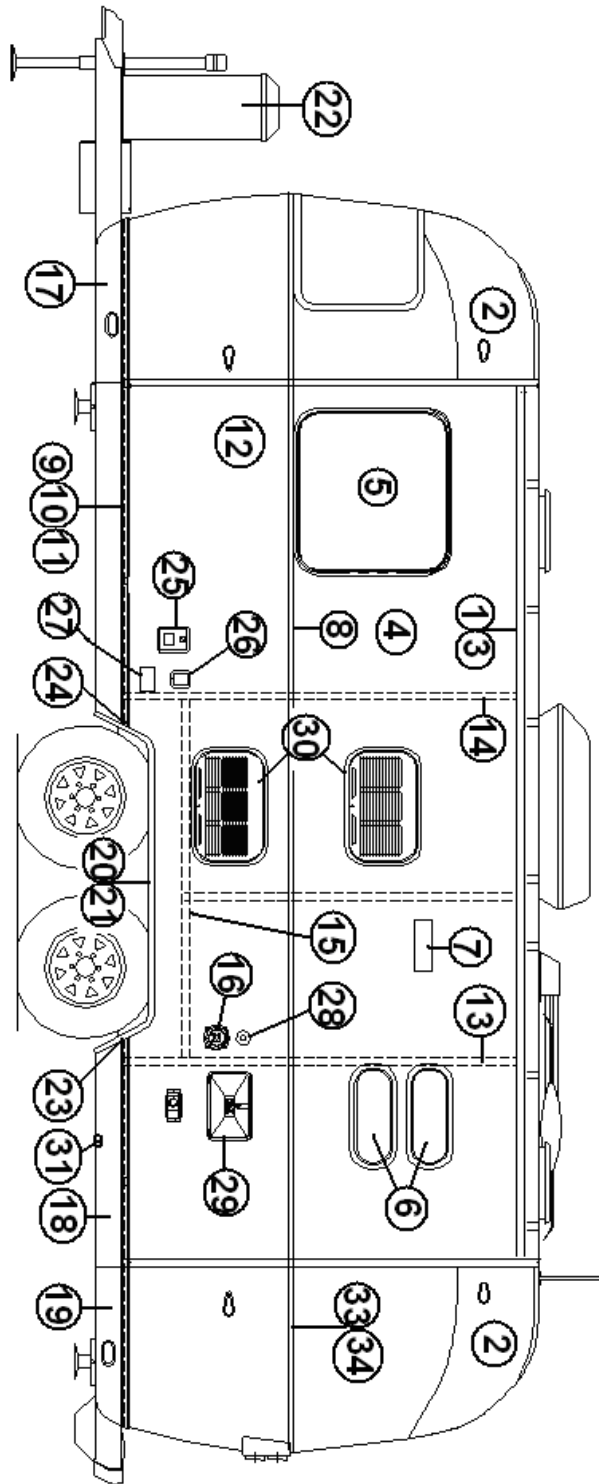

2013 FLYING CLOUD

EXTERIOR BODY

Wall, Roadside, 23' Front Bed

Part numbers are on the next page