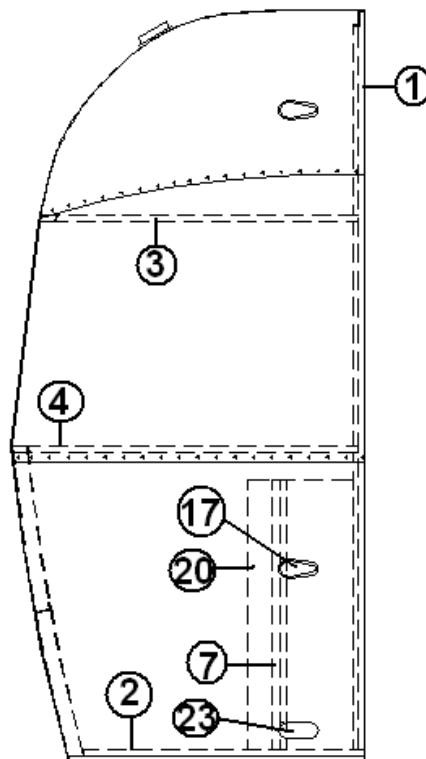

2013 FLYING CLOUD

EXTERIOR SHELL

AFT END, 19', 23'

Part Numbers are on the Next Page