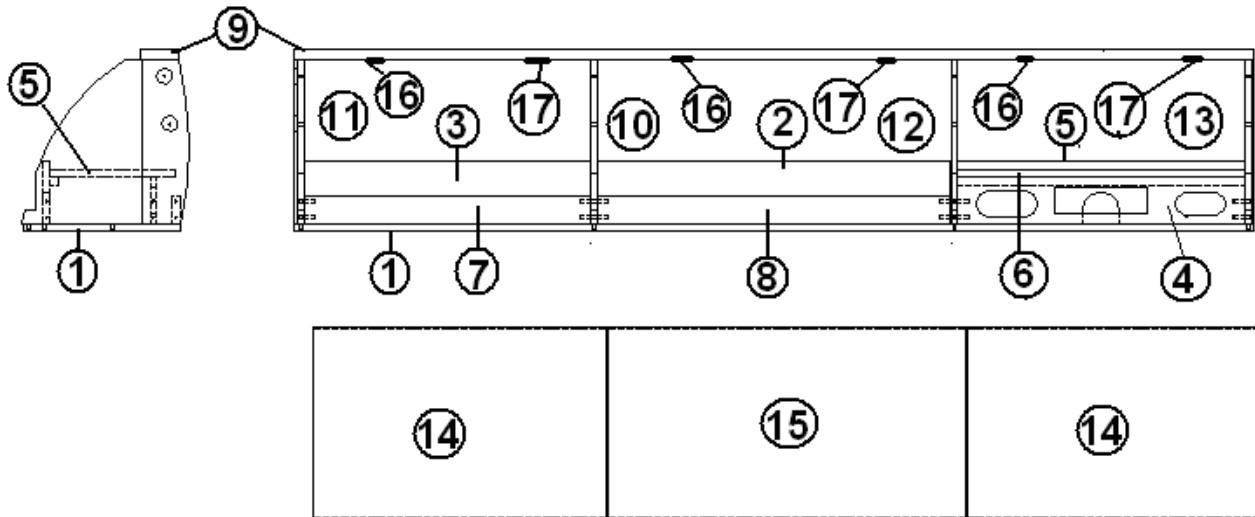

2013 FLYING CLOUD

FURNITURE, LOUNGE

ROOF LOCKER, DINETTE, 20'

967363-09	Roof locker, dinette
1. 967363-091	Panel, dinette roof locker, 12.50 X 76.00
2. 967363-092	Panel, dinette roof locker, 5.00 X 27.97
3. 967363-093	Panel, dinette roof locker, 5.00 X 22.72
4. 967363-094	Panel, dinette roof locker, 22.75 X 3.75
5. 967363-095	Panel, dinette roof locker, 10.00 X 22.72
6. 967363-096	Panel, dinette roof locker, 5.00 X 22.72
7. 967363-097	Panel, dinette roof locker, 2.25 X 22.72
8. 967363-098	Panel, dinette roof locker, 2.25 X 27.97
9. 967363-099	Panel, dinette roof locker, 3.00 X 76
10. 967274-03	Divider, LH, roof locker, 12.53 X 13.00
11. 967274-02	Divider, LH, roof locker, 12.53 X 13.00
12. 967274-06	Divider, RH, roof locker, 12.53 X 13.00
13. 967274-05	Divider, roof locker, 12.53 X 13.00
14. 801786-0414	Door, plyform, 15.25 X 23.13 Alchemy
15. 801786-0314	Door. plyform, 15.25 X 28.38 Alchemy
16. 381840-01	Hinge, overhead spring, LH
17. 381840-02	Hinge, overhead spring, RH
203721	Blu-ray Player Face Plate (No longer used after 5/22/2012)
203738	Blu-ray Player Face Plate (Replacement for 203721)
512577	Bushing, Strain Relief
382070	Rubber Dots, Black
512562	Receptacle Gasket w/adhesive