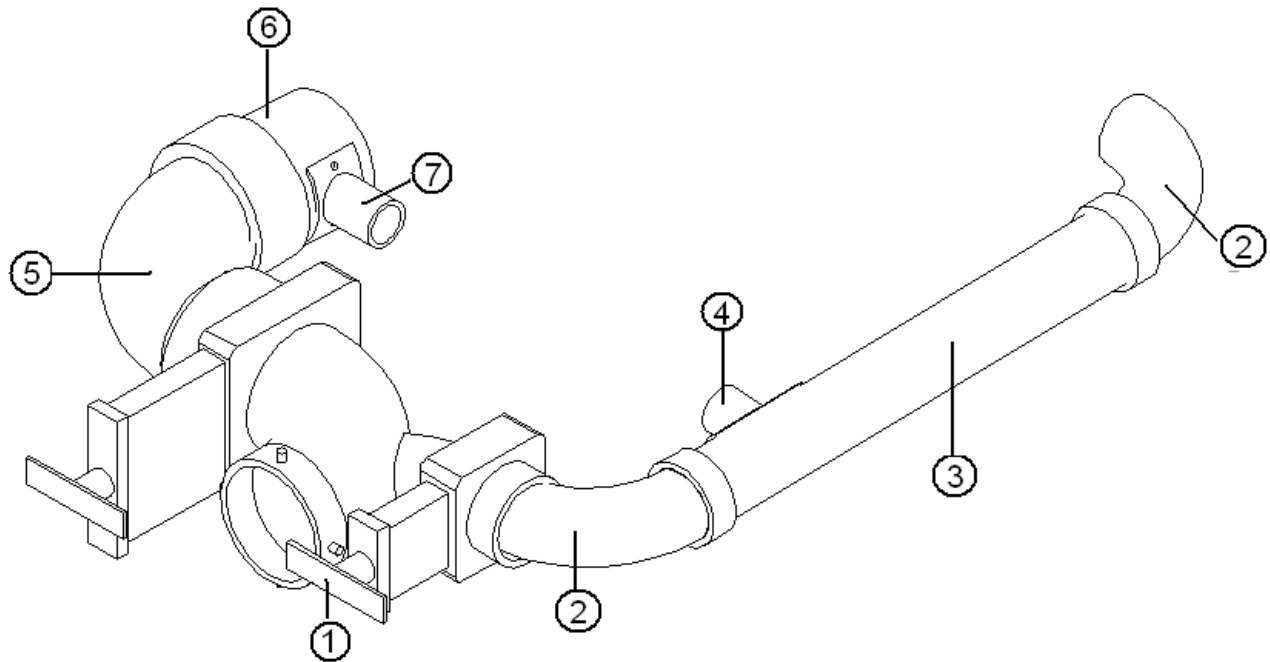

2013 FLYING CLOUD

PLUMBING, DRAIN

Drain Valves/Tanks, 25'

1.	601482	DUMP VALVE ROTATING ASSY.
2.	600431	ELBOW, 90, 1-1/2 IN
3.	601160-02	PIPE, ABS DVW, 1-1/2"
4.	601845	ADAPTOR-1.5"PIPE CATCON
5.	600820	3"SINGLE SOCKET 90DEGREE
6.	601160-04	PIPE, ABS DVW, 3"
7.	601846	ADAPTOR-3"PIPE CATCON

Tanks Continued on Next Page