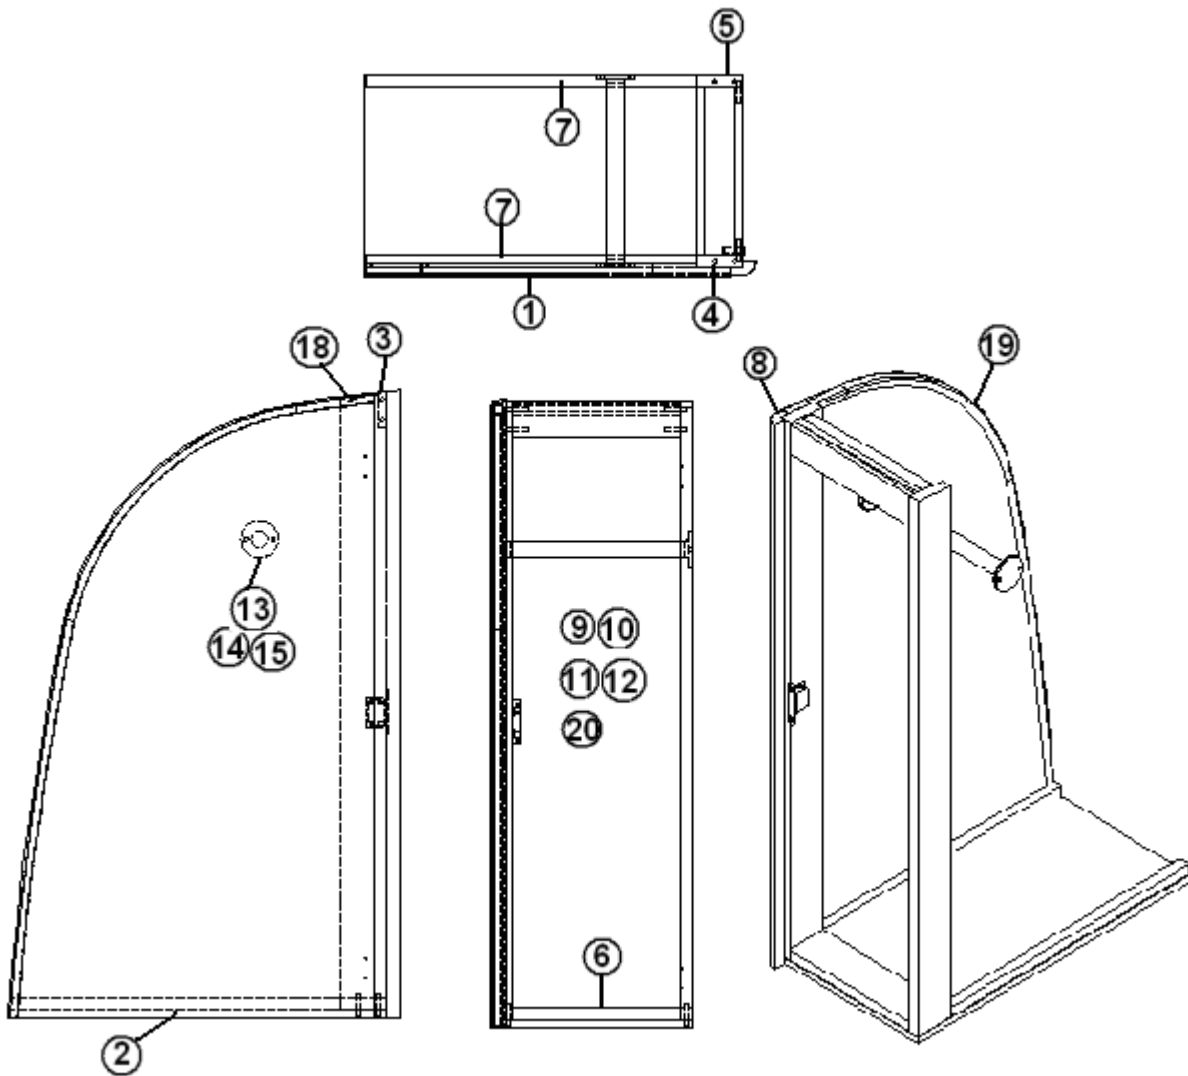

2013 FLYING CLOUD

FURNITURE, BEDROOM

Wardrobe, Hanging 25' Flying Cloud, Twin

Parts Listed on Next Page