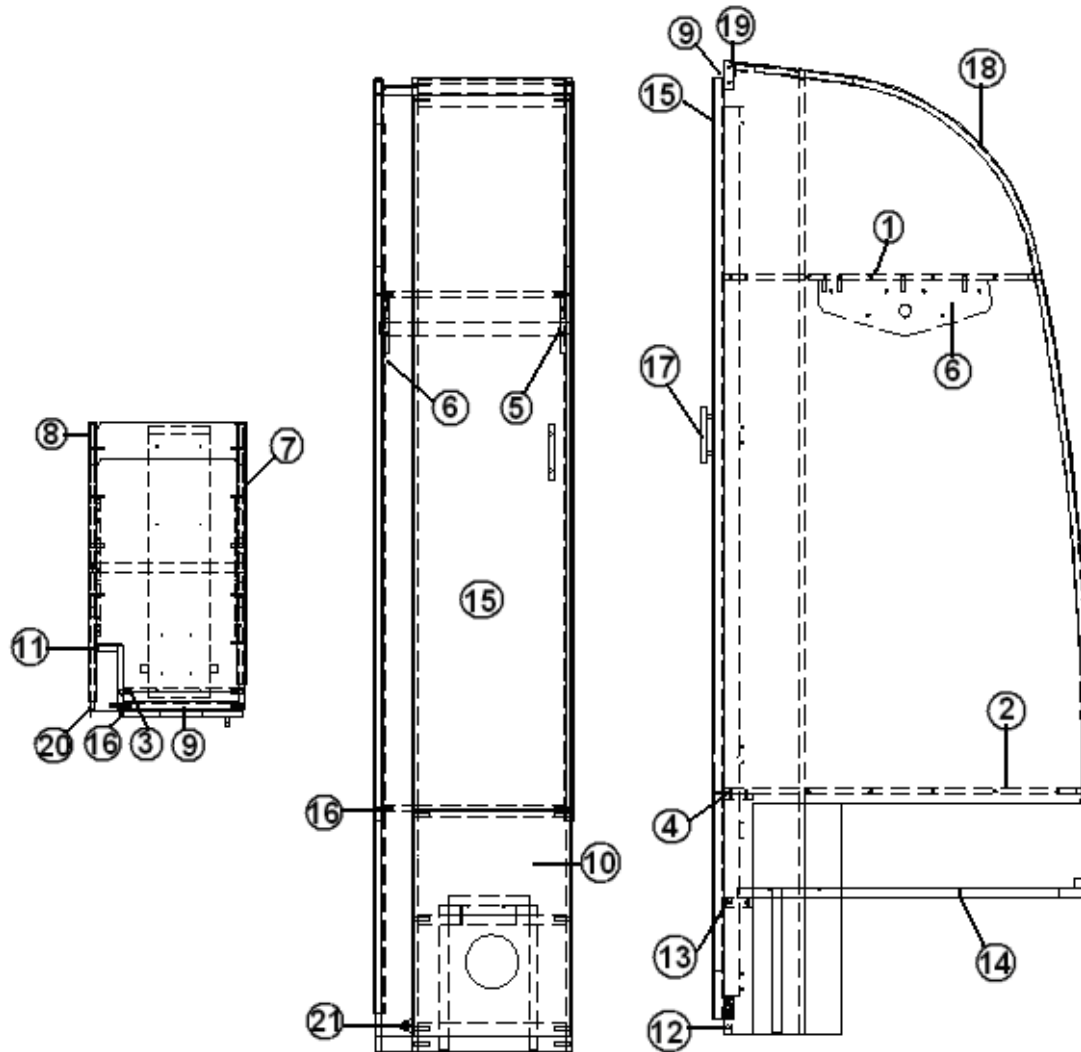

2013 FLYING CLOUD FURNITURE, BATH

Wardrobe Assy., 25'

Parts Listed On Next Page