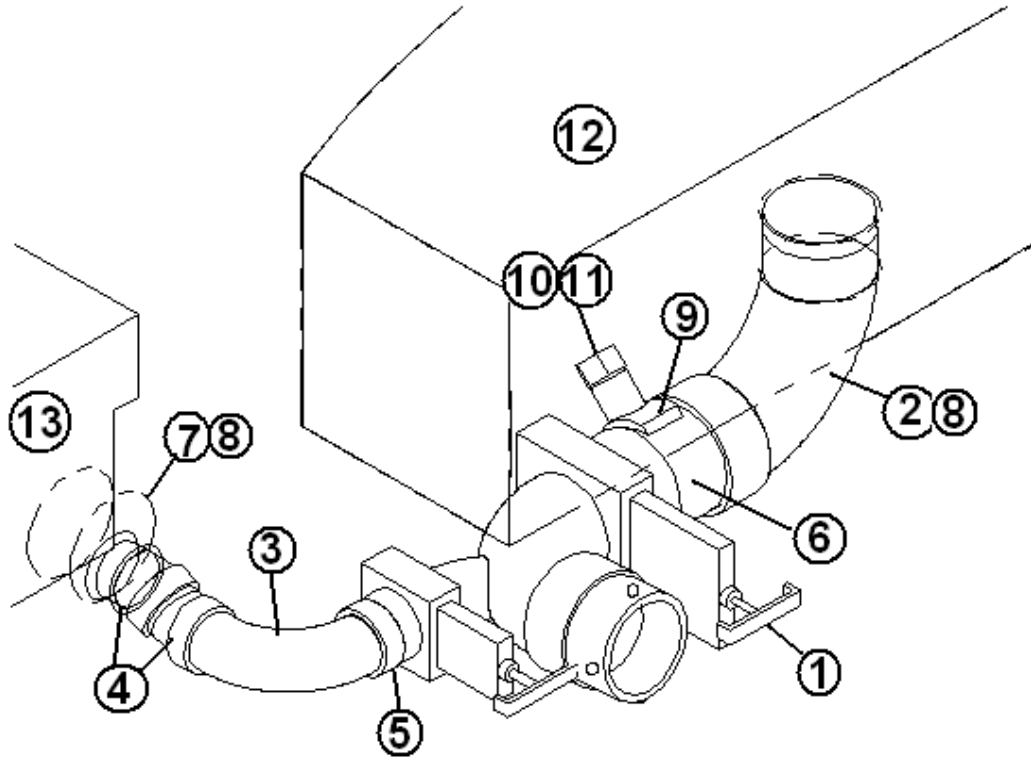

2013 FLYING CLOUD

PLUMBING, DRAIN

Drain Valves/Tanks, 19'

PART NUMBERS ARE ON THE NEXT PAGE.