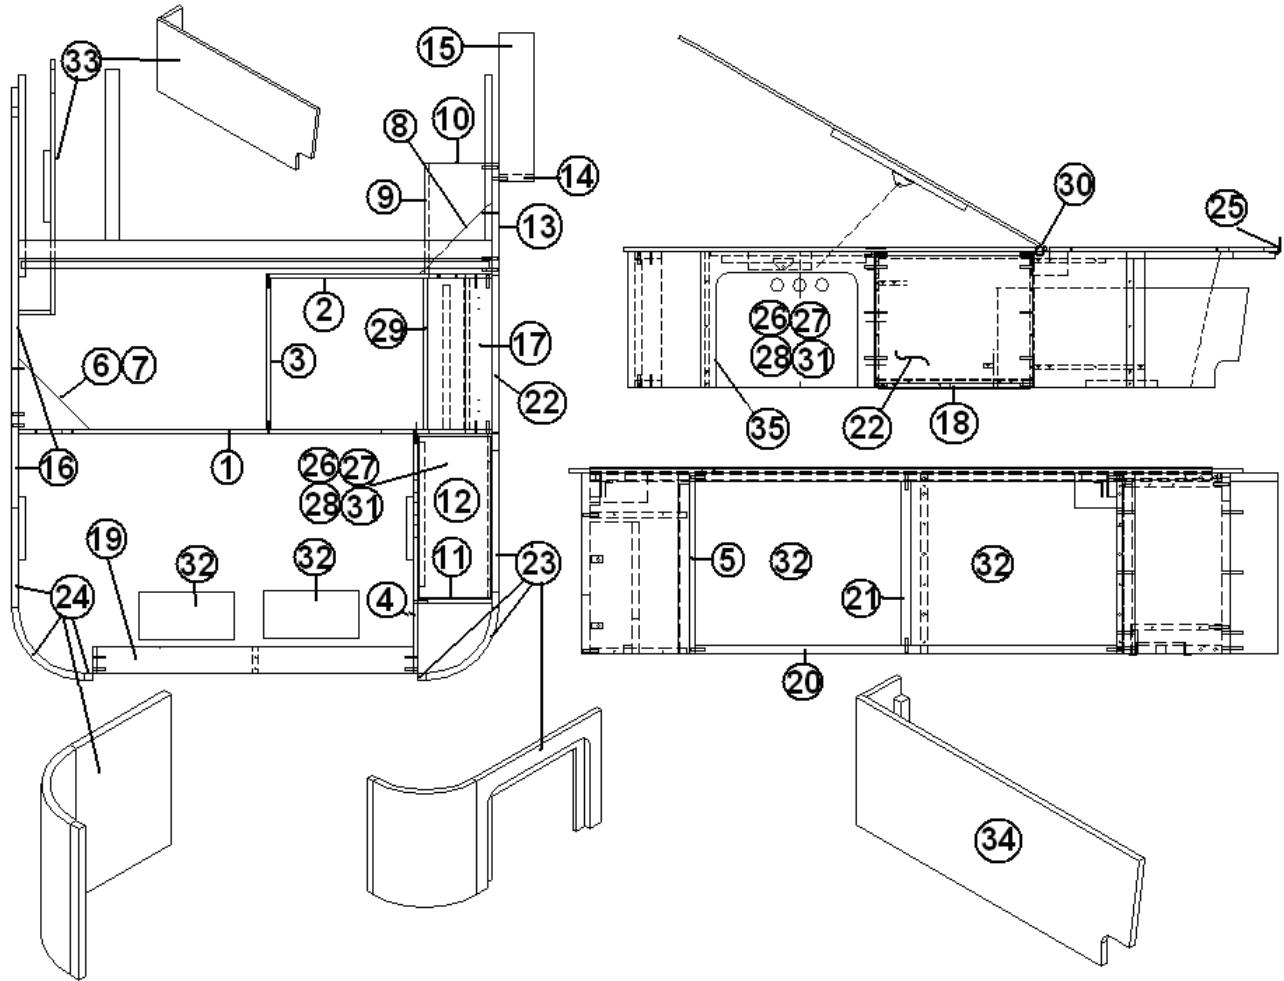

2013 FLYING CLOUD

FURNITURE, BEDROOM

Bed, 25' Front Double Bed

2013 FLYING CLOUD

FURNITURE, BEDROOM

Bed, 25' Front Double Bed

967072-09	Bed base, Queen ("B) bed
1. 967072-091	Panel, Queen bed, 15.13 X 52.5
2. 967072-092	Panel, Queen bed, 25.00 X 15.13
3. 967072-093	Panel, Queen bed, 16.75 X 15.13
4. 967072-094	Panel, Queen bed, 26.50 X 15.13
5. 967072-095	Panel, Queen bed, 3.00 X 15.13
6. 967072-096	Panel, Queen bed, 8.00 X 8.00
7. 967072-097	Panel, Queen bed, 8.00 X 8.00
8. 967072-098	Panel, Queen bed, 8.00 X 8.00
9. 967072-099	Panel, Queen bed, 2.00 X 12.25
10. 967072-0910	Panel, Queen bed, 7.50 X 12.25
11. 967072-0911	Panel, Queen bed, 8.19 X 14.63
12. 967072-0912	Panel, Queen bed, 8.06 X 18.56
13. 967072-0913	Panel, Queen bed, 12.31 X 15.13
14. 967072-0914	Panel, Queen bed, 4.00 X 14.38
15. 967072-0915	Panel, Queen bed, 4.00 X 16.50
16. 967072-0916	Panel, Queen bed, 46.62 X 15.13
17. 967072-0917	Panel, Queen bed, 3.00 X 16.75
18. 967072-0918	Panel, Queen bed, 3.00 X 16.75
19. 967072-0919	Panel, Queen bed, 3.00 X 35.13
20. 967072-0920	Panel, Queen bed, 3.00 X 35.13
21. 967072-0921	Panel, Queen bed, 3.00 X 13.63
22. 967072-0922	Panel, Queen bed, 17.38 X 14.25
23. 967069-09	Radius, Queen bed
24. 967070-09	Radius, Queen bed
25. 115151	Angle, bed support, 43"
26. 381607	Hinge, Grass Euro
27. 382044	Handle, brushed nickel
28. 381228-01	Catch, grabber door
29. 115101	Closeout, bed base wires, 16.63
30. 380203-01	Hinge, piano
31. 201016	Drawer, 16" X 22"
32. 203667	Bin, storage, 23" X 16.75" X 12.38"
33. 967071-09	Closeout, Queen bed base
34. 966348	Closeout, Queen bed, wires
35. 203440	T Molding, black embossed, .8125