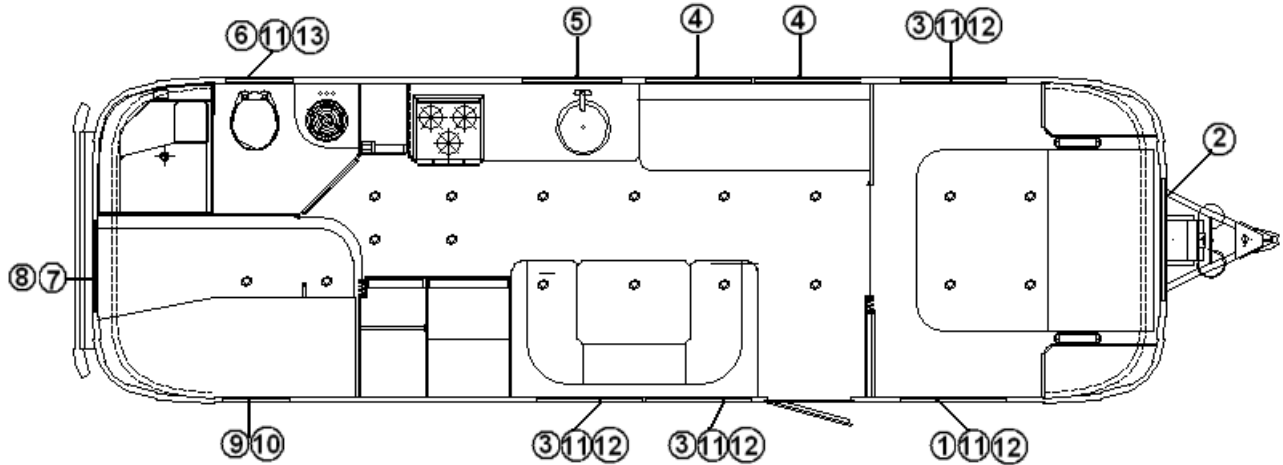

2013 FLYING CLOUD

DRAPES/BLINDS/VALANCES

Drapes/Blinds 30' Bunk

1.	703191-17	Blind, 29.75" x 33.5" Aluminum, Mini
2.	703191-18	Blind, 50.5" x 28" Aluminum, Mini
3.	703191-11	Blind, 29.5" x 29"L Brushed Aluminum
4.	703191-09	Blind, 29 5/8"W x 22" Metal Mini
5.	703191-20	Blind, 31" x 24" Aluminum Mini
6.	703191-08	Blind, 17.5"W x 22" Metal Mini
7.	998218-01	Drape, Rear Curbside
8.	998218-02	Drape, Rear Roadside
9.	998218-03	Drape, Bunk Area, Forward
10.	998218-04	Drape, Bunk Area, Aft
11.	381898	Spacer, Nylon
12.	801803-01	Top, Valance 32"
13.	801803-02	Top, Valance 20"
	801803-05	Top, Valance 26.75"
	704015	Curtain, Dividing 44" x 76" w/Tie Back