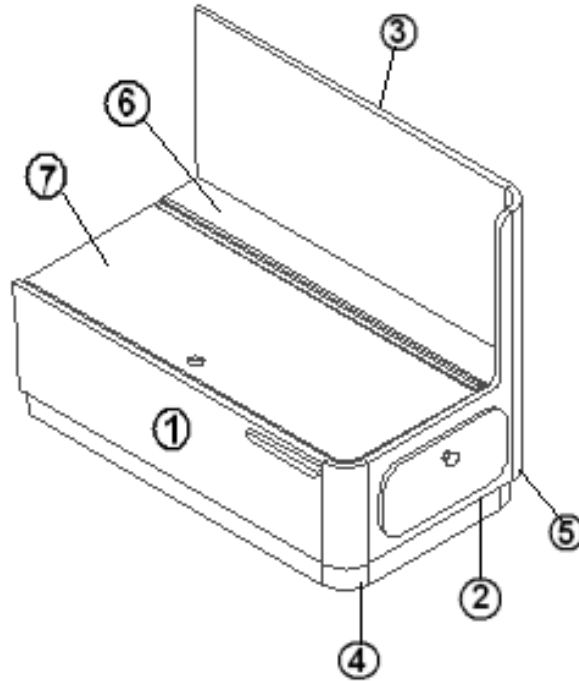

2013 FLYING CLOUD

FURNITURE, GALLEY

Dinette Seat Assemblies, 30', RH

967666	Seat Assy. Right Hand Dinette, Fabric
967666-01	Seat Assy. Right Hand Dinette, Leather
967666-02	Seat Assy. Right Hand Dinette, UL, Black
1. 801351	LITE PLY-18MM (.75") 39.50" X 11.25"
2. 801351	LITE PLY-18MM (.75") 18.25" X 29.75"
3. 801351	LITE PLY-18MM (.75") 39.89" X 29.75"
4. 801345	RADIUS PLYWOOD 3"X 10.25"
5. 801345	RADIUS PLYWOOD 3"X 29.75"
6. 801351	LITE PLY-18MM (.75") 4'X 8'
7. 801351	LITE PLY-18MM (.75") 4'X 8'
380458	HINGE-PIANO COPPER METALLIC BA
800470-0014	STOP
967664	TOEKICK-RH DIN SEAT
967661	DOOR ASSY-DIN SEAT RH
381796	KNOB HOLLOW 1.25"DIA BP1950H G
381228-01	CATCH GRABBER DOOR C3-803