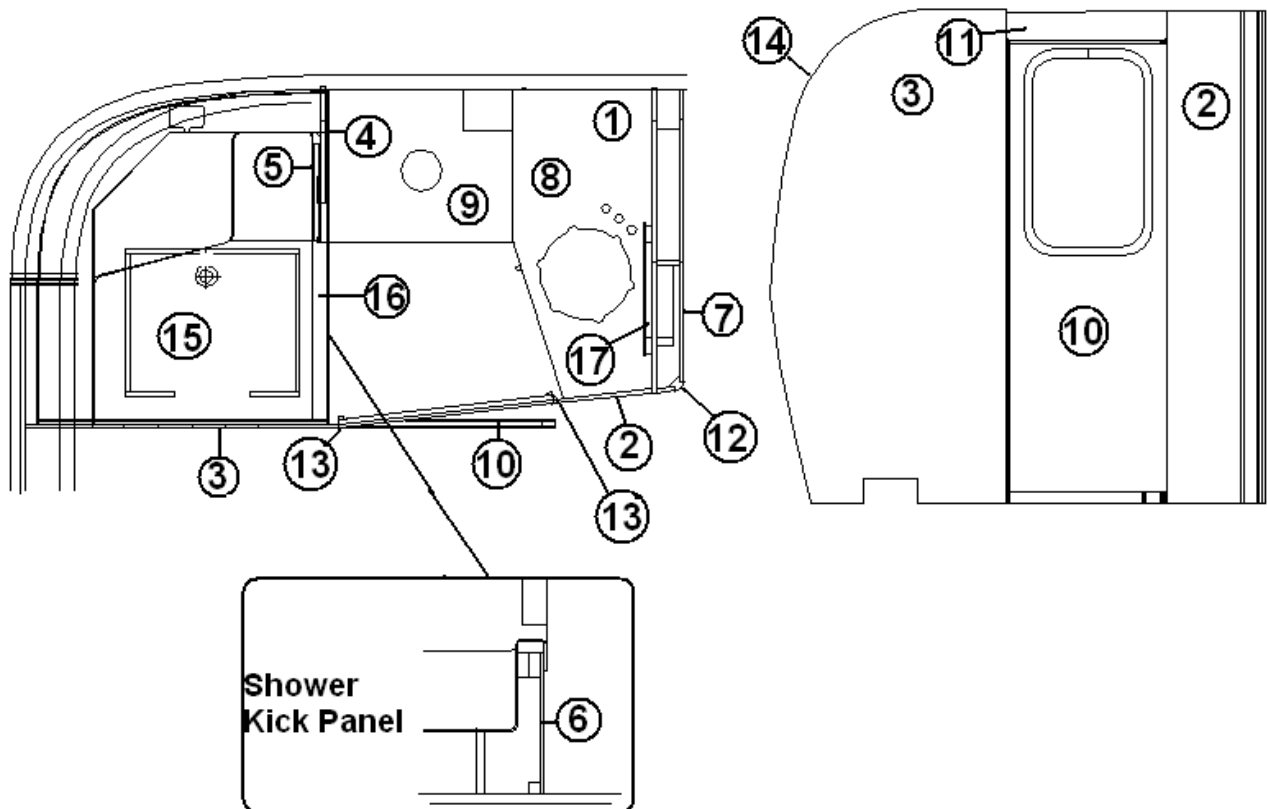

2013 FLYING CLOUD

FURNITURE, BATH

BATH MODULE, 20'

1. 111740-091	Panel, bath module, 36.69 X 79.04
2. 111740-092	Panel, bath module, 15.31 X 79.12
3. 111740-093	Panel, bath module, 37.83 X 79.38
4. 111740-094	Panel, bath module, 14.00 X 67.69
5. 111740-095	Panel, bath module, 3.00 X 63.00
6. 111740-096	Panel, bath module, 23.00 X 9.50
7. 967351-09	Panel, aft dinette
8. 967342-09	Lavatory cabinet
9. 966941	Stand, toilet
10. 966940-09	Door, bath
11. 967350-09	Header, bath door
12. 801415-0014	Corner trim, 1" radius, Gold Alchemy
13. 801665-0014	Molding, door jamb, Gold Alchemy
14. 203138-04	Extrusion, plastic, 1/2"
15. 203114-02	Shower, pan/cap white
16. 702937-06	Shower door, roll away white 62" x 36"
17. 601847	Cabinet, medicine, w/mirror, 16"X 22"