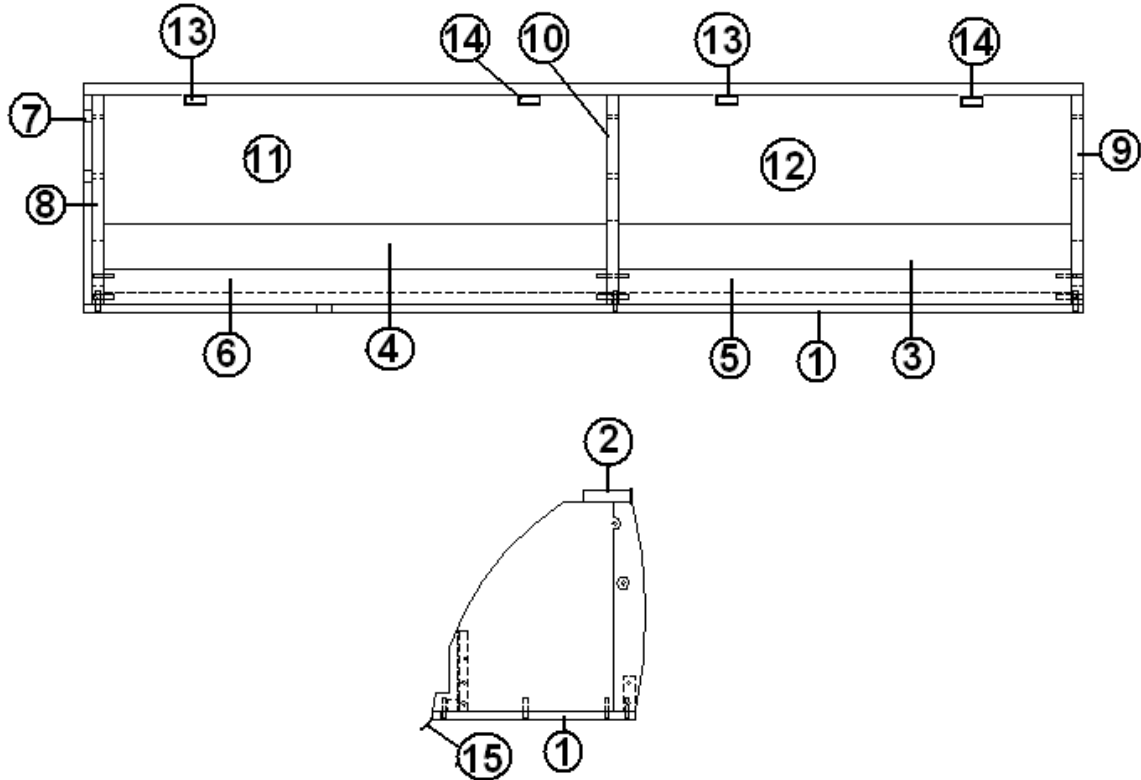

2013 FLYING CLOUD

FURNITURE, GALLEY

Roof locker, Galley, 23' Front Bed

	967315-09	Roof locker, galley
1.	967315-091	Panel, 12.5 X 61.88
2.	967315-092	Panel, 3.00 X 61.88
3.	967315-093	Panel, 27.97 X 5.00
4.	967315-094	Panel, 31.10 X 5.00
5.	967315-095	Panel, 27.97 X 2.25
6.	967315-096	Panel, 31.10 X 2.25
7.	967315-097	Panel, 2.00 X 13.00
8.	967315-098	Panel, 13.18 X 13.00
9.	967315-099	Panel, 13.18 X 13.00
10.	967315-0910	Panel, 11.68 X 13.00
11.	801786-0314	Door, plyform, 15.25" X 31.63"
12.	801786-0214	Door, plyform, 15.25" X 28.38"
13.	381840-01	Hinge, overhead spring, LH
14.	381840-02	Hinge, overhead spring, RH
15.	115085	Angle, aluminum
	511227-01	Raceway, wiring, white
	382070	Rubber Dots, Black
	512562	Receptacle Gasket w/adhesive