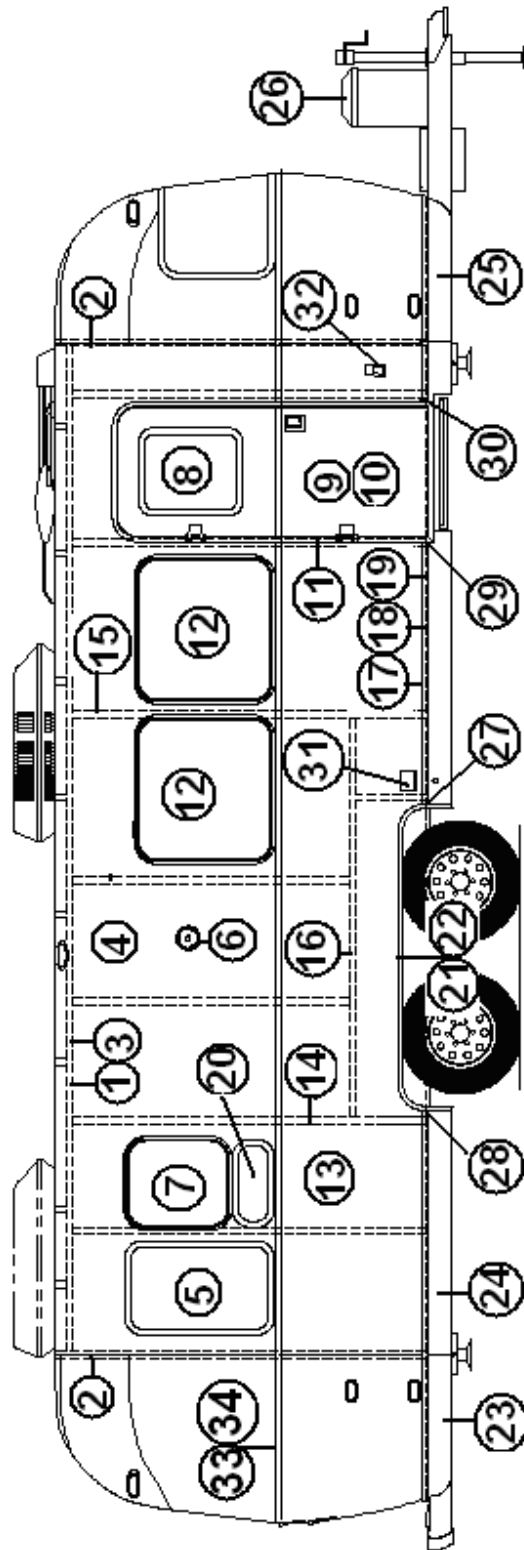

2013 FLYING CLOUD EXTERIOR BODY

Wall, Curbside, 28'

Part numbers are on the next page