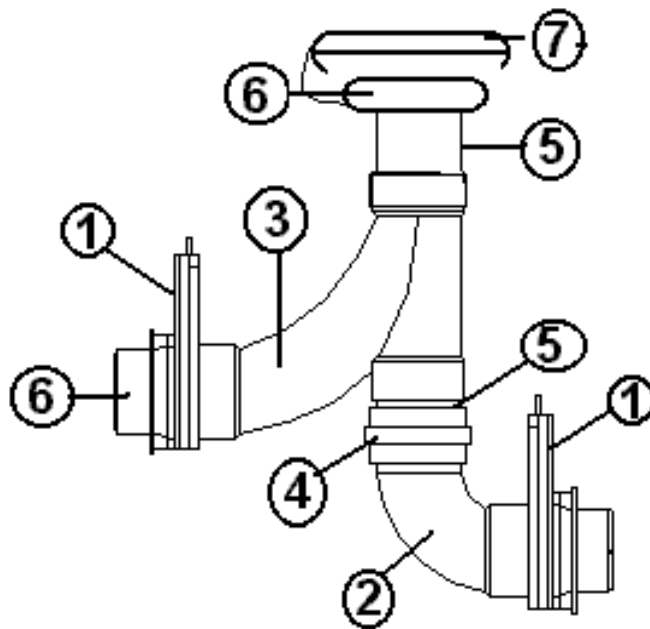

2013 FLYING CLOUD

PLUMBING, DRAIN

Drain Valves/Tanks, 27'

1. 601607-11	Valve assembly, 3" spigot X 3" spigot
2. 600820	3" single socket, 90 degree
3. 600187	3" Wye, Comb & 1/8 Bend
4. 600289	Calder coupling, 3IN (rubber)
5. 601160-04	Pipe, ABS DVW, 3"
6. 601607-06	Termination adaptor, 3" HUB X 3"
7. 601607-07	Termination cap, 3" bayonet
601850-04	Tank-gray 37 gallon
601848-12	Tank, black 39 gallon
601626	Pan, waste holding tanks
200954	Slope pad
114086	Bracket, dump valve handle
04190	Dump valve handle 19 extension, Thetford
380481-A	7 X 8 rubber boot, 3-1/2 dia. hole
200152	Styrofoam 1/2 X 6 X 42
115361	Dump valve mounting plate
601531	Fitting-90 degree 3" H X ST
200943	Dump valve closeout