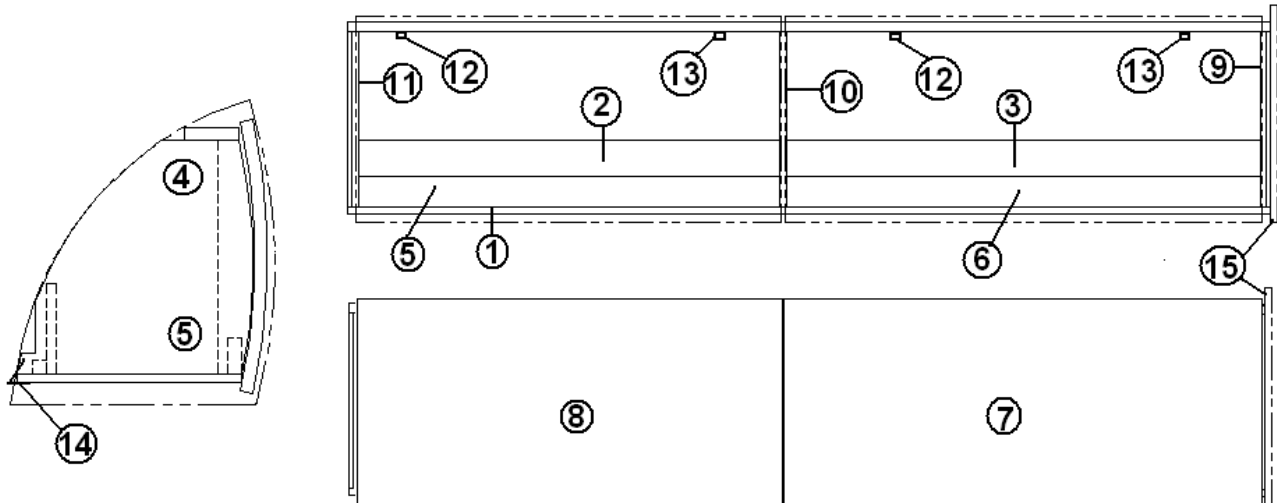

2013 FLYING CLOUD

FURNITURE, GALLEY

Roof Locker, Galley, 27'

967276-09	Roof locker
1. 967276-091	Panel, galley roof locker, 12.5 X 68.5
2. 967276-092	Panel, galley roof locker, 5 X 31.29
3. 967276-093	Panel, galley roof locker, 5 X 35.16
4. 967276-094	Panel, galley roof locker, 3 X 68.50
5. 967276-095	Panel, galley roof locker, 2.25 X 31.29
6. 967276-096	Panel, galley roof locker, 2.25 X 35.16
7. 801786-0114	Door, plyform, 35.5 X 15.25
8. 801786-0214	Door, plyform, 15.25 X 31.63
9. 967274-01	Divider, RH roof locker, 12.53 X 13.00
10. 967274-03	Divider, LH, roof locker, 12.53 X 13.00
11. 967274-02	Divider, LH roof locker, 12.53 X 13.00
12. 381840-01	Hinge, overhead spring, LH
13. 381840-02	Hinge, overhead spring, RH
14. 115085	Angle, aluminum, roof locker
15. 967275-01	Cap assembly, end 14.76 X 17.07
381902	Hook, SS, screw in
382070	Rubber Dots, Blac
512562	Receptacle Gasket w/adhesive