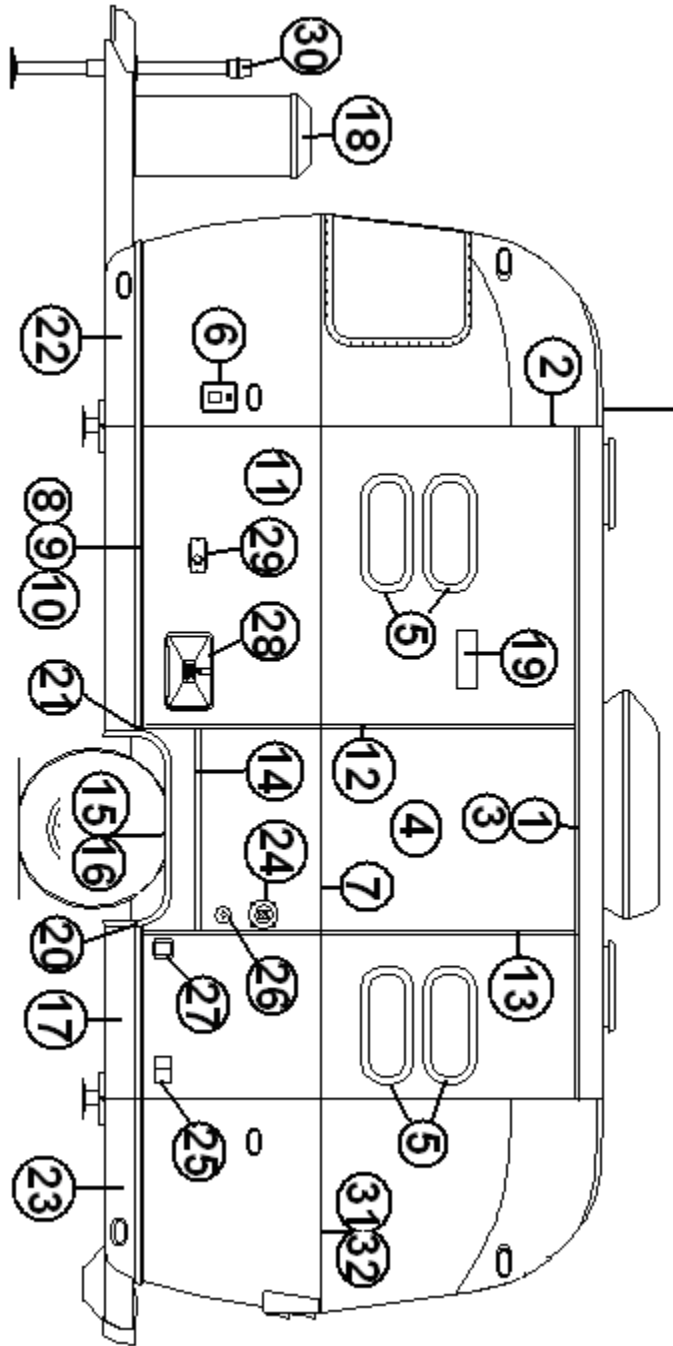

2013 FLYING CLOUD

EXTERIOR BODY

Wall, Roadside, 19'

Part numbers on the next page