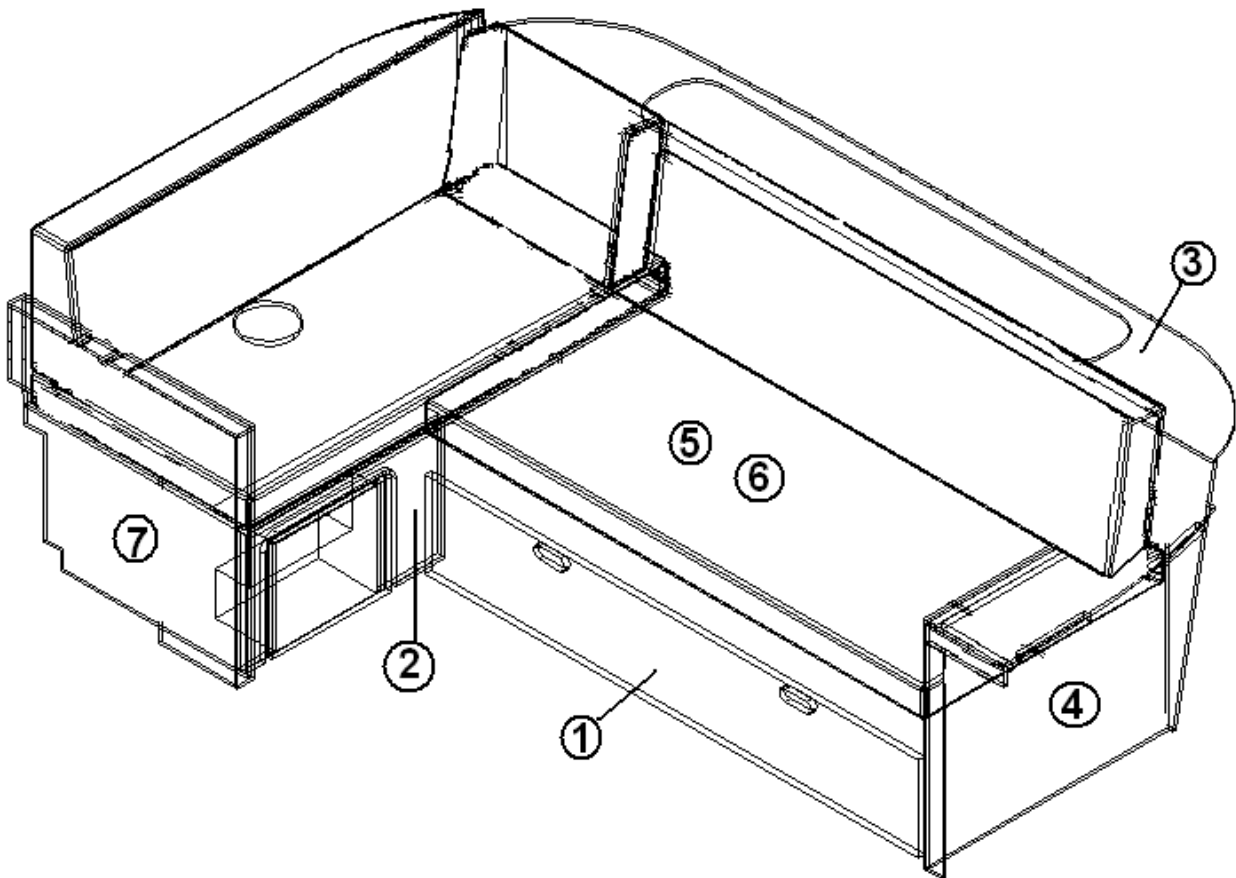

2013 FLYING CLOUD

FURNITURE, LOUNGE

"L" Sofa, 28'W

- | | |
|--------------|-------------------------------------|
| 1. 966970-09 | Sofa assembly |
| 2. 966972-09 | L Section assembly, sofa |
| 3. 966973 | Back assembly, sofa |
| 4. 966974 | Armrest assembly, sofa |
| 5. 703340-14 | Foam kit, L-Lounge |
| 6. 998203 | Fabric assembly, L-Lounge |
| 7. 967230 | Armrest assembly, L-Lounge |
| 203667 | Bin, storage, 23" X 16.75" X 12.38" |
| 203622 | Tub, Storage, L-Lounge |