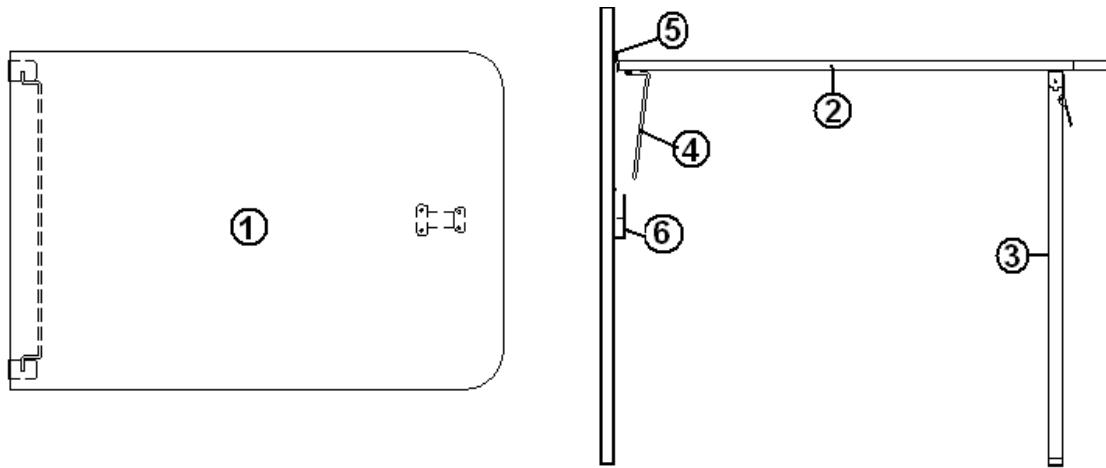

2013 FLYING CLOUD

FURNITURE, LOUNGE

Dinette Table, 25' Front Bed, 27' Front Bed

967156-09	Table, 38", dinette
967156-241	Table top only, dinette, Golden Night
1. 967156-091	Panel, dinette table, 35.00" X 40.00"
2. 365347-02	Edgebanding, Luna Frost
365343-02	Edgebanding, Gold Alchemy
3. 382177	Leg, folding, table 30.5"
4. 380284-02	Hinge bracket, table
5. 380284-03	Center hinge
6. 340018	Catch plate J-1
381136	Rubber bumper