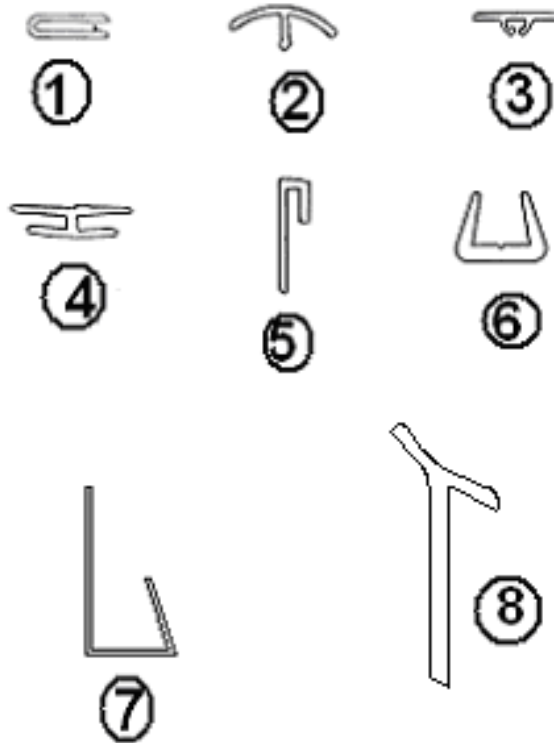

2013 FLYING CLOUD

WOOD/LAMINATES/TRIM

TRIM, PLASTIC

1.	203225	Trim lock, white
1	203225-01	Trim lock, gray .75"
2	201728-03	Extrusion plastic, ceiling trim
3	201728-01	Extrusion ceiling trim retainer
4.	203159-02	Trim, divider bar, White
5.	114070	Molding, "J"
6.	203138-03	Extrusion, plastic Panel edging Beige
6.	203138-04	Extrusion, plastic Panel edging, Oak
6.	203464-01	Extrusion, panel, oak
7.	201666	Molding-J-3/16 plastic, Almond
8.	201673	Molding, cove, roof lockers, Ivory, Plastic
8.	201673-01	Molding, cove, roof lockers, .43", oak
8.	201673-02	Molding, cove, Black
	203445	T-Molding, 9/16", black
	203440	T-Molding, Black, embossed 13/16"
	203647	Molding-T, 13/16" Chamois Yellow
	201673-01	Molding, cove, .43" Oak