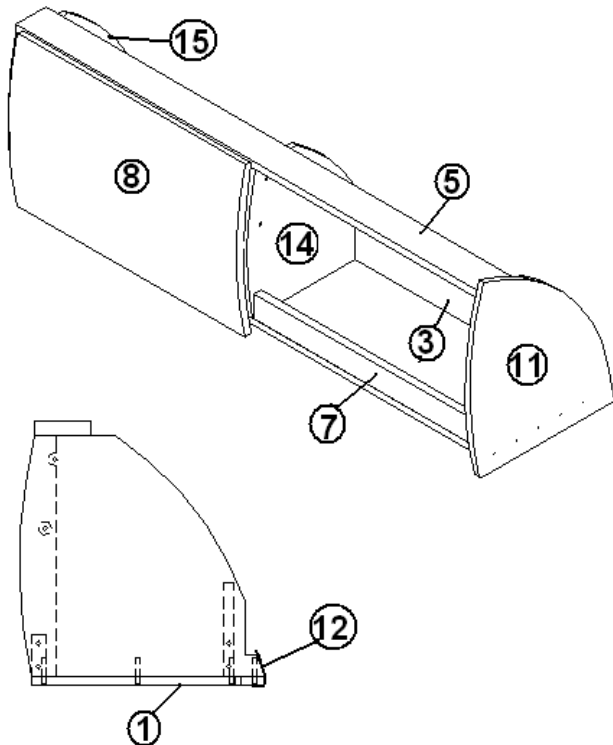

2013 FLYING CLOUD

FURNITURE, GALLEY

Roof Locker, Galley, 20', 19'

967361-09	Roof locker, galley, 19'/20'
1. 967361-091	Panel, galley, roof locker, 12.5 X 47.5
2. 967361-092	Panel, galley, roof locker, 5 X 22.72
3. 967361-093	Panel, galley, roof locker, 5 X 22.72
4. 967361-094	Panel, galley, roof locker, 2 X 13
5. 967361-096	Panel, galley, roof locker, 3 X 47.5
6. 967361-097	Panel, galley, roof locker, 2.25 X 22.72
7. 967361-098	Panel, galley, roof locker, 2.25 X 22.72
8. 801786-0414	Door, plyform, 15.25 X 23.13, Gold alchemy
9. 381840-01	Hinge, overhead spring LH
10. 381840-02	Hinge, overhead spring RH
11. 967275-01	Cap assembly, end
12. 115085	Angle, aluminum, roof locker
13. 967274-01	Divider, RH, roof locker, 12.53 X 13.00
14. 967274-03	Divider, LH, roof locker, 12.53 X 13.00
15. 967274-02	Divider, LH, roof locker, 12.53 X 13.00
381902	Hook, SS. screw in
382070	Rubber Dots, Black
512562	Receptacle Gasket w/adhesive