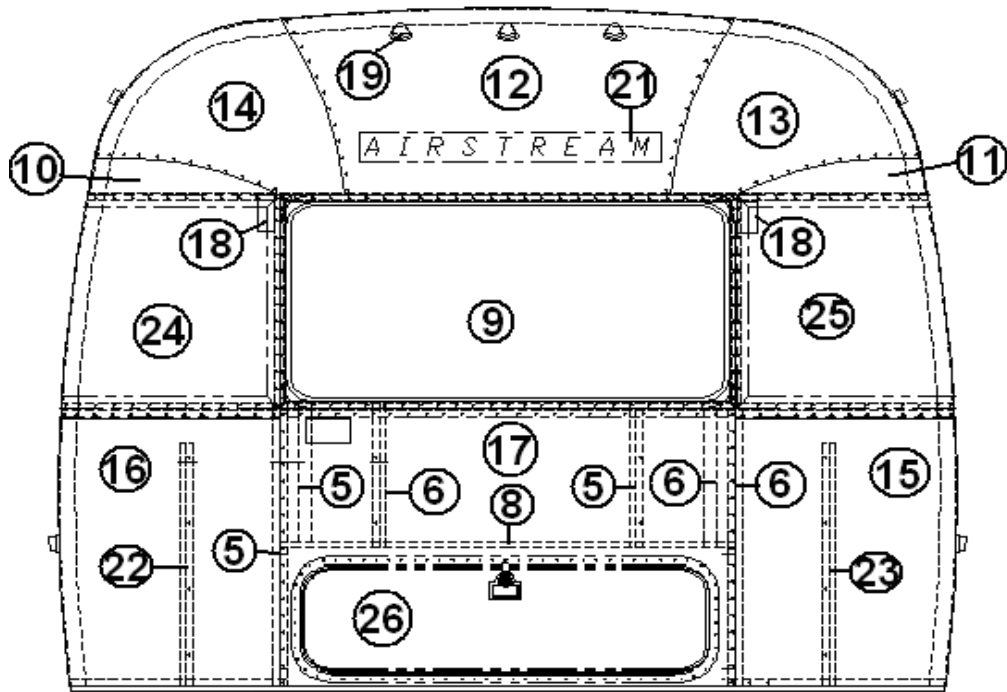

2013 FLYING CLOUD

EXTERIOR SHELL

FRONT END w/TRUNK, 30' BUNK

2013 FLYING CLOUD

EXTERIOR SHELL

Front End w/Trunk 30' BUNK

	921240-02	Front Shell 30' BUNK
1.	114993	End bow
2.	114676	Floor bow
3.	114678	Upper window bow
4.	114677	Lower window bow
5.	114505-01	Support, lower end, LH
6.	114505-01	Support, lower end, RH
7.	101315	Brace, vertical rear
8.	104408	Z-rib
9.	*371348-03	Window, front, w/silver handles
10.	114888	Segment, center left
11.	114889	Segment, center right
12.	114893	Segment #25
13.	114890	Segment #26
14.	114891	Segment #27
15.	114894	Segment #28
16.	114895	Segment #29
17.	101115	Alum. sheet, .060" x 41.00" x 51"
18.	115316	Aluminum angle, end shell insert
19.	512226	Light, clearance, amber LED
20.	114849-03	Aluminum sheet, Pewter, 26" x 8"
21.	386150	Logo, "Airstream"
22.	101315-01	Brace, rear vertical, LH
23.	101315-02	Brace, rear vertical, RH
24.	372089-101	Panoramic window, CS front
25.	372088-101	Panoramic window, RS front
26.	922288-02	Trunk door assembly w/round corners
27.	500096	Reflector, amber
	* 371346-02	Window 48.97" Flat Front (Used with optional Windows)
	* 100029	Trim, Wrap around window