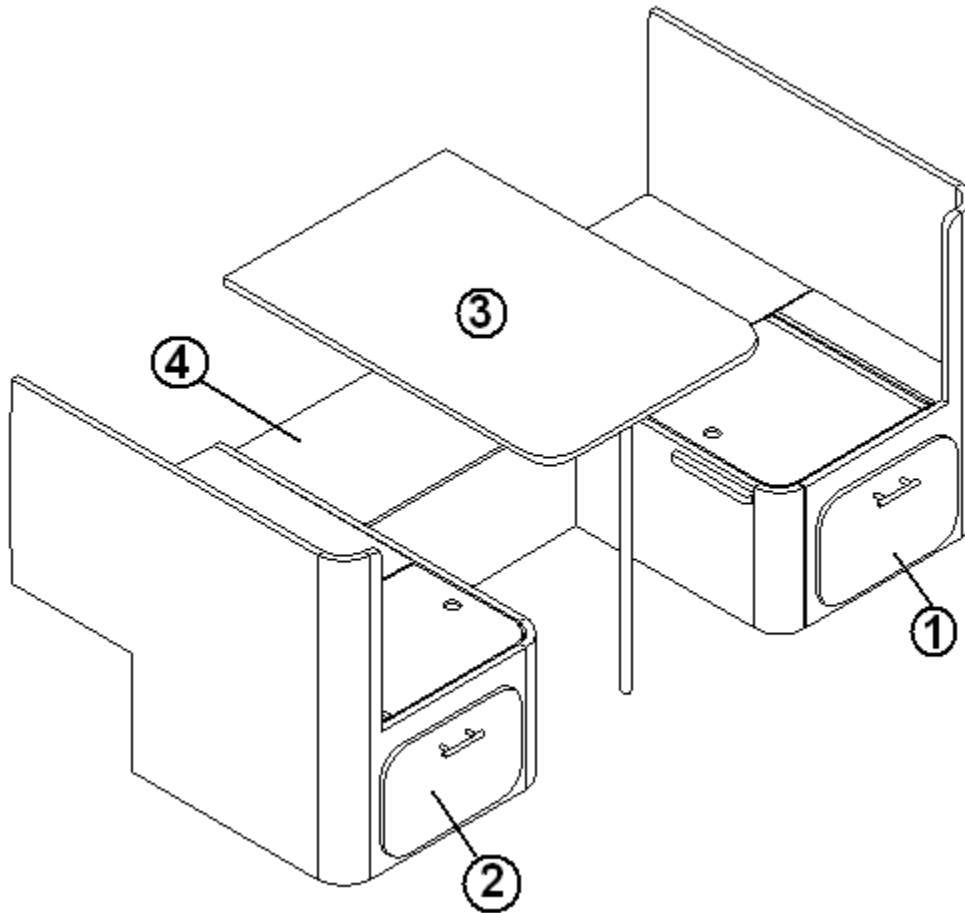

2013 FLYING CLOUD

FURNITURE, LOUNGE

Dinette Seat/Table Module, 23' Front Bed

1. 967660	Dinette seat, Right Hand, w/Toe Kick
2. 967659	Dinette seat, Left Hand, w/Toe Kick
1. 967206-09	Table, dinette
2. 967327-09	Closeout, dinette