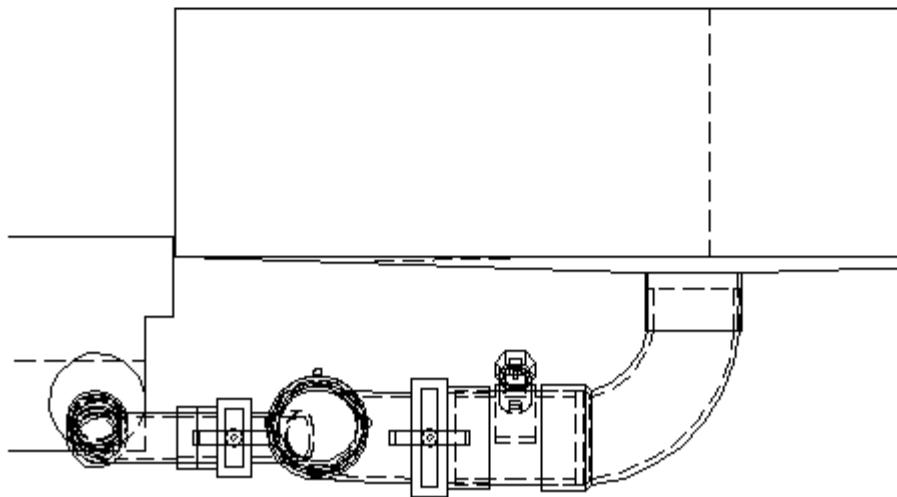

2013 FLYING CLOUD

PLUMBING, DRAIN

Drain Valves/Tanks, 20'

Part numbers are on the next page.