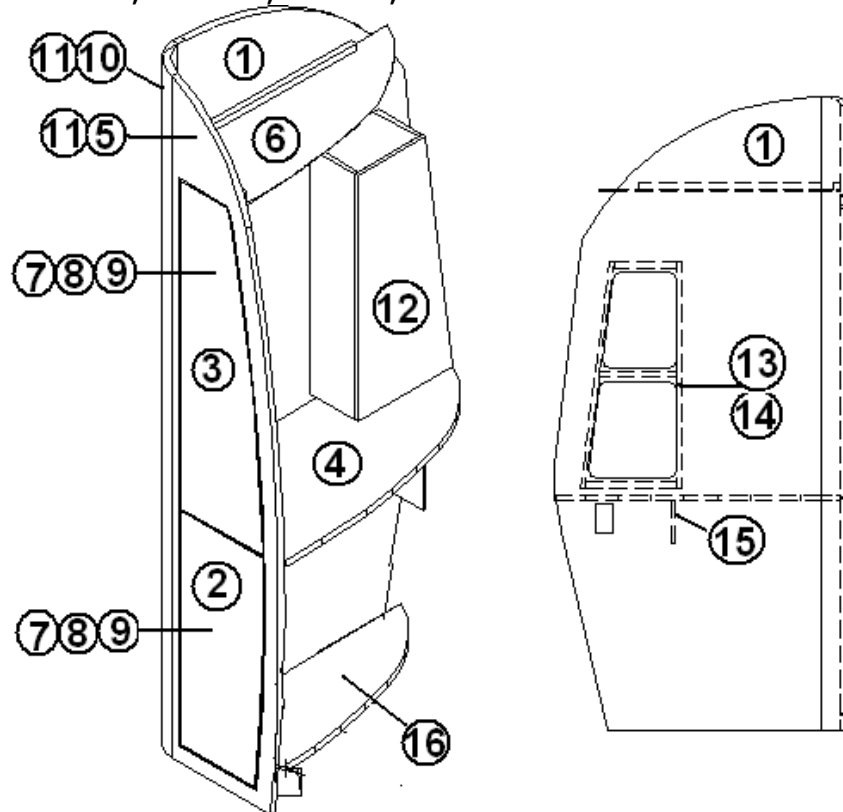

2013 FLYING CLOUD

FURNITURE, BEDROOM

Closet, Right Rear, 28' W, 28' A, 30'

966872-09	Wardrobe assembly, RH, "W" bedroom
1. 966872-091	Panel, "W" wardrobe, RH, 34.79 X 76.61
2. 966872-092	Door, "W" wardrobe, RH, 10.49 X 25.88
3. 966872-093	Door, "W" wardrobe, RH, 10.41 X 36.31
4. 966872-094	Panel, "W" wardrobe, RH, 34.35 X 15.75
5. 966872-095	Panel, "W" wardrobe, RH, 13.69 X 75.65
6. 966872-096	Panel, "W" wardrobe, RH, 27.38 X 10.50
7. 382044	Handle, brushed nickel
8. 381607	Hinge assembly
9. 381228-01	Catch, grabber door
10. 801345	Radius plywood, .75" X 3" X 8'
11. 966872-0913	Panel, "W" wardrobe, RH, 18.5 X 76
12. 966874-09	Bookshelf assembly, aft wardrobe, RH
13. 386106-01	Rack, magazine, white
14. 386107	Rod, magazine rack
15. 966872-0919	Panel, "W" wardrobe, LH, 5 X 13.78

NOTE: ITEM 16 OMITTED FOR 28W