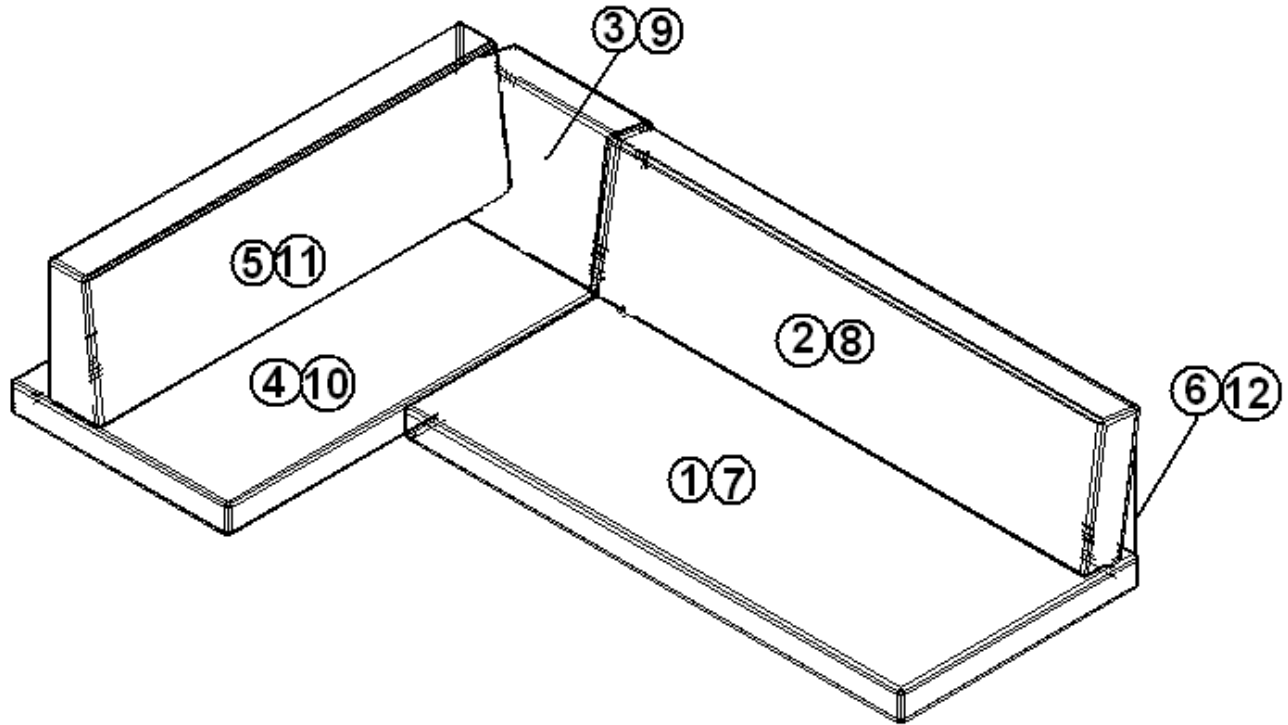

2013 FLYING CLOUD

FURNITURE, LOUNGE

Sofa, Cushions/Foam, 28' W

703340-14	Foam kit, L Lounge
998203	Fabric assembly kit, L Lounge
1. 703340-01	Foam cushion, bottom, main
2. 703340-02	Foam cushion, backrest, main
3. 703340-03	Foam cushion, small backrest
4. 703340-04	Foam cushion, base, side
5. 703340-05	Foam cushion, backrest, side
6. 703340-06	Foam cushion, wedge, 78"
7. 998203-01	Fabric assembly, bottom, main
8. 998203-02	Fabric assembly, backrest, main
9. 998203-03	Fabric assembly, small backrest
10. 998203-04	Fabric assembly, base, side
11. 998203-05	Fabric assembly, backrest, side
12. 998203-06	Fabric assembly, wedge, 78"