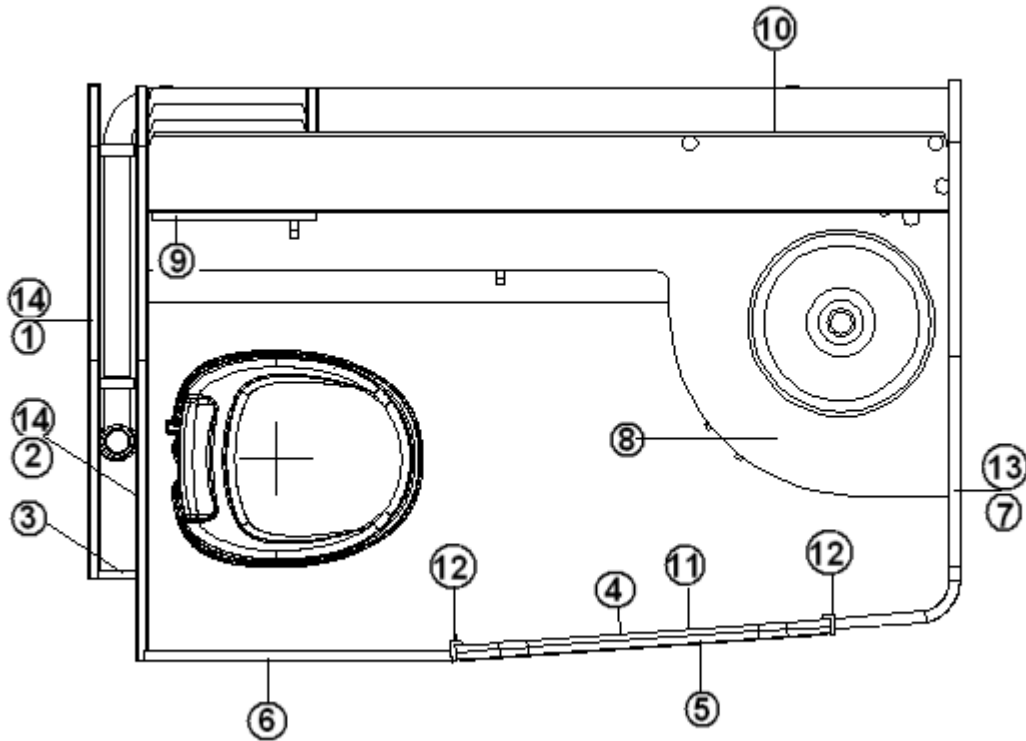

2013 FLYING CLOUD

FURNITURE, BATH

BATH MODULE, 30'

1.	111838-091	PNL-BATH 34.06X78.99
2.	111838-092	PNL-BATH 39.58X79.32
3.	111838-093	PNL-BATH 2.75X78.99
4.	111838-094	PNL-BATH 4.01X26
5.	111838-095	PNL-BATH 4.01X26
6.	111838-096	PNL-BATH 21.25X79.32
7.	967524-09	SUB ASSY, RADIUS BATH PANEL
8.	967521-09	LAVY CABINET ASSY
9.	967525-09	UPPER LAVY CABINET
10.	967526-09	UPPER LAVY SHELF
11.	966939-09	DOOR ASSY., BATH 25.50 X 72.00
12.	801665-0014	MOLDING L DOOR JAMB , GOLD ALCHEMY
13.	203464-01	TRIM PANEL OAK 3/4"
14.	203138-04	EXTRUSION - PLASTIC 1/2" OAK W
	967527-09	SHOWER COMPARTMENT ASSY
	111838-0917	PNL - BATH 4.50" x 79.36"
	114812	ALUM ANGLE 1.00 X 1.00