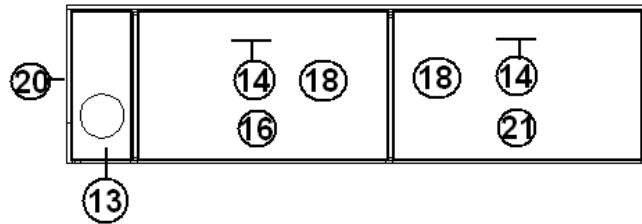

2013 FLYING CLOUD

FURNITURE, BEDROOM

Bed, 27', Roadside Twin

Part Numbers are on the Next Page.