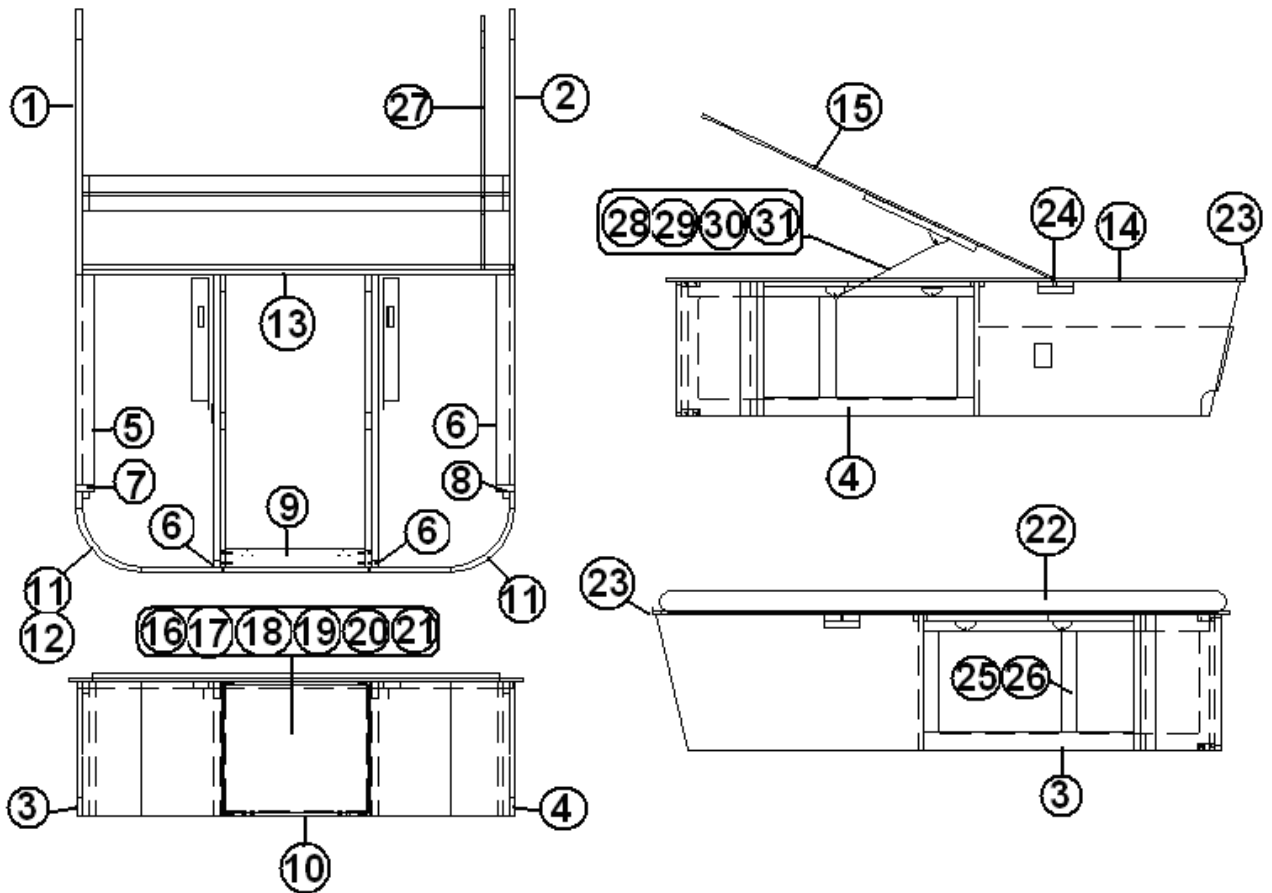

2013 FLYING CLOUD

FURNITURE, BEDROOM

Bed, 27', 28' W, 30', Double

Part Numbers are on the Next Page.

2013 FLYING CLOUD

FURNITURE, BEDROOM

Bed, 27', 28' W, 30', Double

- 966863-09 Base assembly, bed
- 1. 966863-091 Panel, bed, 32.75 X 16.63
- 2. 966863-092 Panel, bed, 32.75 X 16.63
- 3. 966863-093 Panel, bed, 2.25 X 26
- 4. 966863-094 Panel, bed, 2.25 X 26
- 5. 966863-095 Panel, bed, 2.25 X 26
- 6. 966863-096 Panel, bed, 2.25 X 26
- 7. 966863-097 Panel, bed, 16.63 X 2.25
- 8. 966863-098 Panel, bed, 16.83 X 2.25
- 9. 966863-099 Panel, bed, 2.25 X 17.25
- 10. 966863-0910 Panel, bed, 2.25 X 17.25
- 11. 966864-09 Sub assembly, bed corner
- 12. 365313-02 Edgebanding, .94" Gold Alchemy
- 13. 966863-0913 Panel, bed, 52.5 X 16.63
- 14. 966863-0919 Top, bed, 23.25 X 56.00
- 15. 966863-0920 Top, bed, 47.75 X 56.00
- 16. 966863-0921 Door, bed, 17.88 X 15.75
- 17. 382044 Handle, brushed nickel
- 18. 345001-08 Machine screw, #8-32 X 1"
- 19. 381607 Hinge assembly
- 20. 345001-08 Machine screw, #8-32 X 1"
- 21. 381228-01 Catch, grabber door
- 22. 703979 Mattress, Pillow top 60" X 75", Queen "J"
- 23. 114812 Aluminum angle, 1.00 X 1.00
- 24. 380203-01 Hinge, piano
- 25. 966863-0933 Panel, bed, 36 X 16.63
- 26. 966863-0934 Panel, bed, 36 X 16.63
- 27. 966863-0937 Panel, bed, 11 X 30.44
- 28. 381067-09 Spring, gas 90 LBS.
- 29. 381262 Bracket, prop, w/ball
- 30. 381310 Gas prop bracket assembly, upper
- 31. 381084 Ball, stud
- 203667 Bin, storage, 23" X 16.75" X 12.38"
- 201016 Drawer 16 X 22