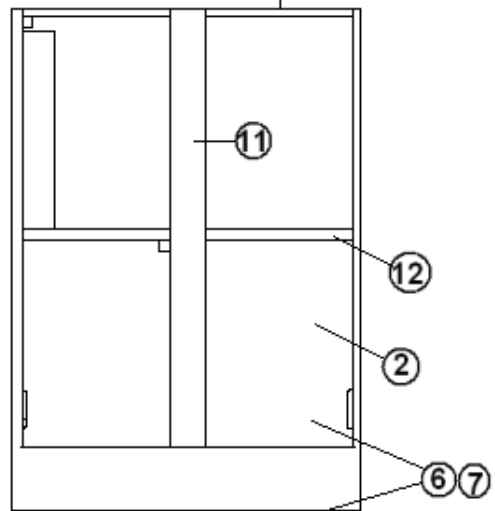

2013 FLYING CLOUD

FURNITURE, GALLEY

Galley, 23' D, Forward Section

Parts Listed on Next Page