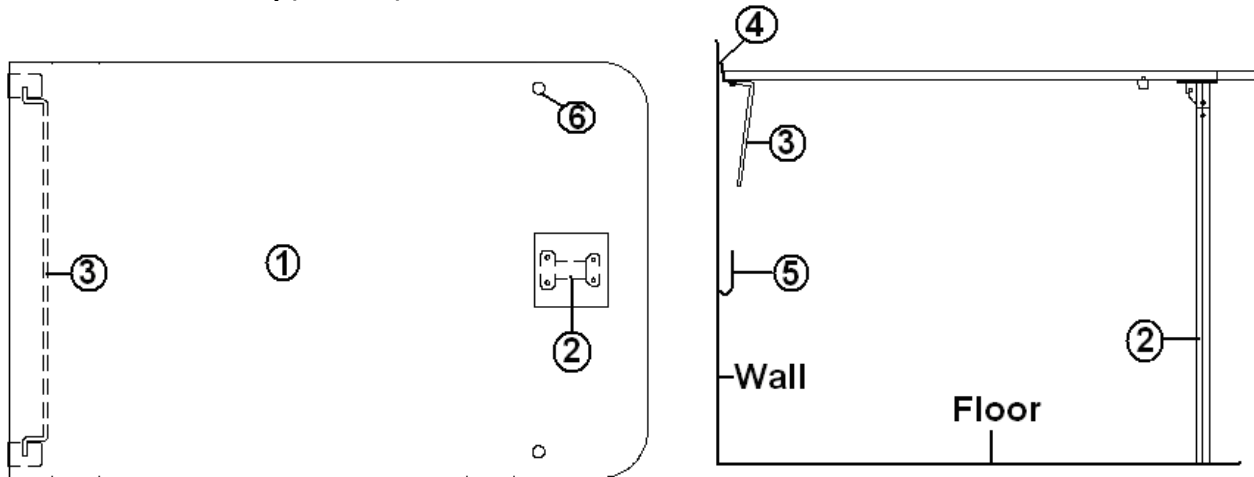

2013 FLYING CLOUD

FURNITURE, LOUNGE

Table Assembly, 23D, Standard

- 967154-09
- 967154-20
1. 967154-091
2. 382177
3. 380284-02
4. 380284-03
5. 340018
6. 381136

- TABLE ASSY, DINETTE
- TABLE ASSY, DINETTE, GOLDEN NIGHT
- TOP, TABLE 29.50" X 40.00"
- LEG-FOLDING TABLE
- TABLE HINGE BRACKET
- TABLE HINGE BRACKETS
- CATCH PLATE J-1
- RUBBER BUMPER