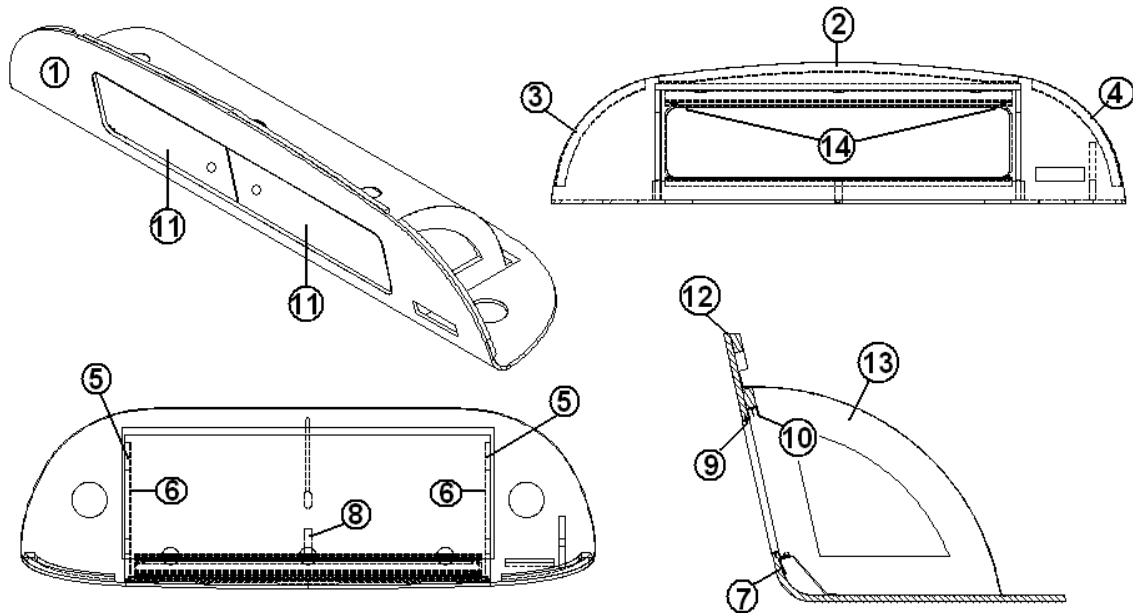

2013 FLYING CLOUD

FURNITURE, LOUNGE

Roof Locker, 23' D, Front

966942	LINER LOCKER ASSY
1. 801731	FACE-LINER LOCKER NB FRONT
2. 801596-01	BACKER, LINER LOCKER CENTER
3. 801596-02	BACKER, LINER LOCKER LH
4. 801596-03	BACKER, LINER LOCKER RH
5. 801594	DIVIDER, LINER LOCKER
6. 801595	DIVIDER LINER LOCKER
7. 115261-02	ANGLE FORMED, TRACK SUPPORT
8. 115226-01	BRACKET, FORMED LOCKER SUPPORT
9. 203445-01	T-MOLDING, 5625", WHITE
10. 203388	TRACK, SLIDING DOOR
11. 203749-09	DOOR, PLEXIGLASS, 11.31" x 26.25
12. 201673	REVERSE COVE MOLDING, WHITE
13. 115264-02	PAN, LINER LOCKER
14. 454613	SPRING, LEAF
801595-10	DIVIDER, LINER W/BLUERAY PLAYER
511314	BUSHING UNIVERSAL 1" I.D. BLK
967741	BLUE RAY SHELF ASSY.
382149	FINGER PULL, SATIN NICKEL