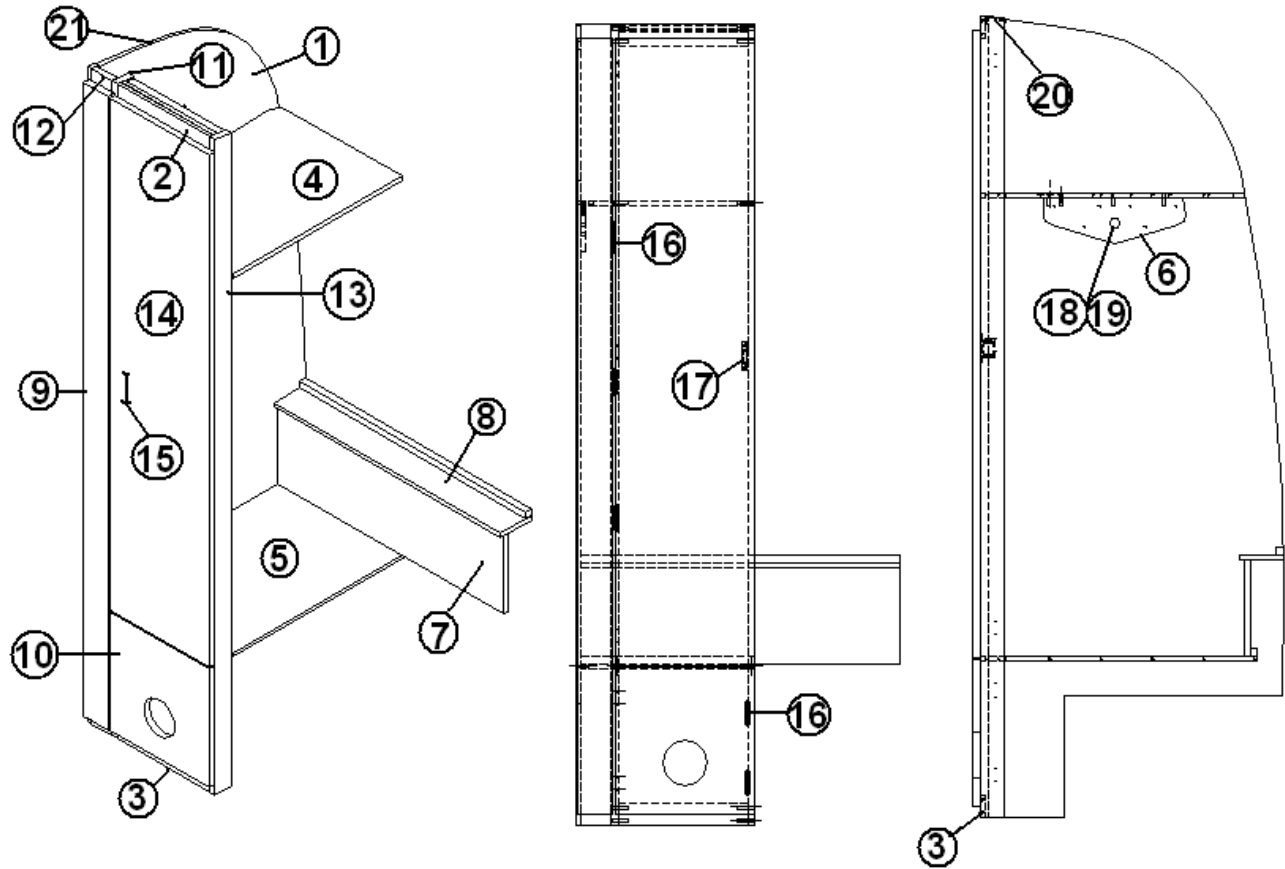

2013 FLYING CLOUD

FURNITURE, BATH

Wardrobe, 27', Aft

Part Numbers on The Next Page