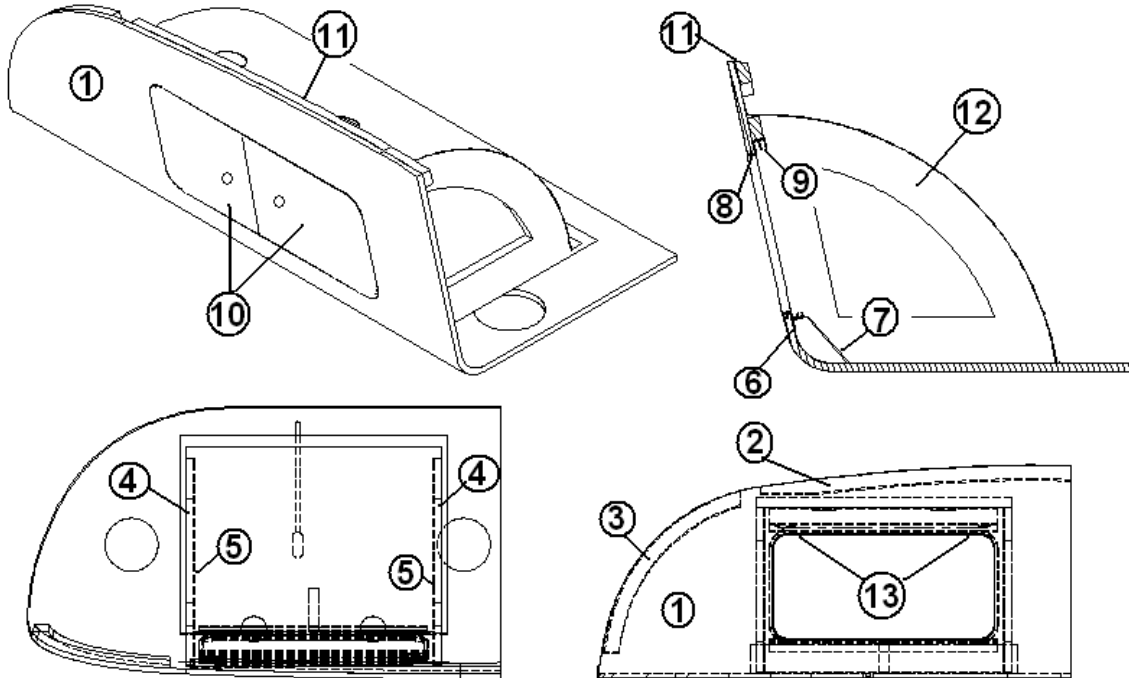

2013 FLYING CLOUD

FURNITURE, LOUNGE

Roof Locker, 23' D, Rear Endliner

966933	LINER LOCKER ASSY NB REAR CORNER
1. 801730	FACE-LINER LOCKER NB REAR CORNER
2. 801596-01	BACKER W/B LINER LOCKER CENTER
3. 801596-02	BACKER LINER LOCKER LH
4. 801594	DIVIDER-LINER LOCKER
5. 801595	DIVIDER LINER LOCKER CCD
6. 115261-04	ANGLE, FORMED LCKR TRACK SUPPORT
7. 115226-01	BRACKET, FORMED, CENTER SUPPORT
8. 203445	PLY T-TRIM 9/16"
9. 203388	SLIDING DOOR TRACK, 56-1/5"
10. 203749-05	DOOR, PLEXIGLASS 11.31" X 11.75"
11. 201673	REVERSE COVE MOLDING, WHITE
12. 115264-04	PAN-LINER LOCKER N/B REAR
13. 454613	SPRING, LEAF ROOF LOCKER
382149	PULL, FINGER, SATIN NICKEL