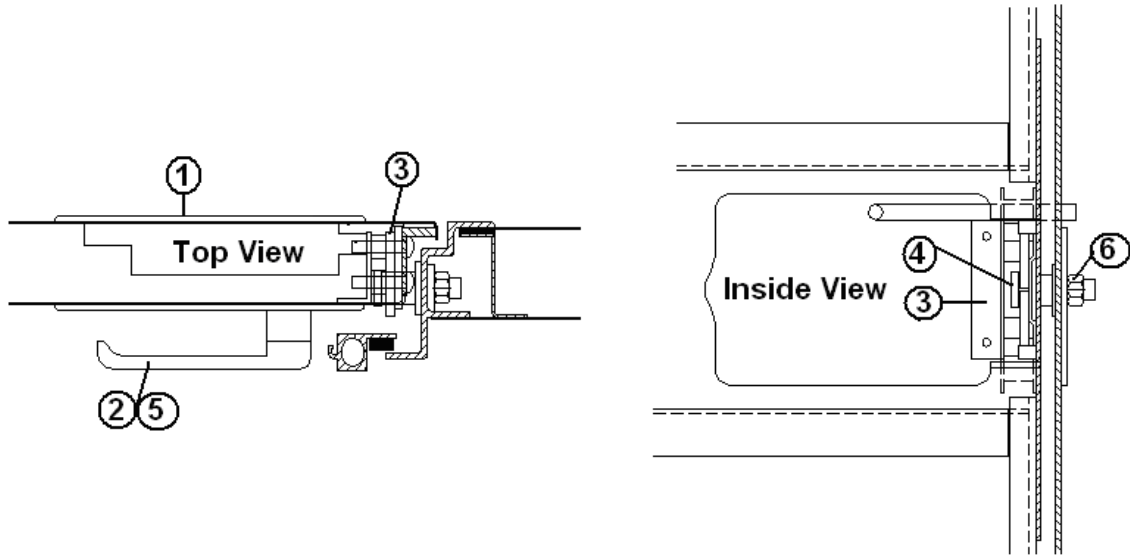

2013 FLYING CLOUD

HARDWARE

Main Door Lock, Right Hand Hinge

1. 381547-09	Main door lock, outside, housing
2. 381547-11	Main door lock, inside plate
3. 381547-10	Double rotary latch, main door lock
4. 381547-04	Striker bolt w/washer main door lock
5. 381547-08	Screw package, main door lock
6. 381550	Plate, Striker Bolt
385595	Pocket, strike