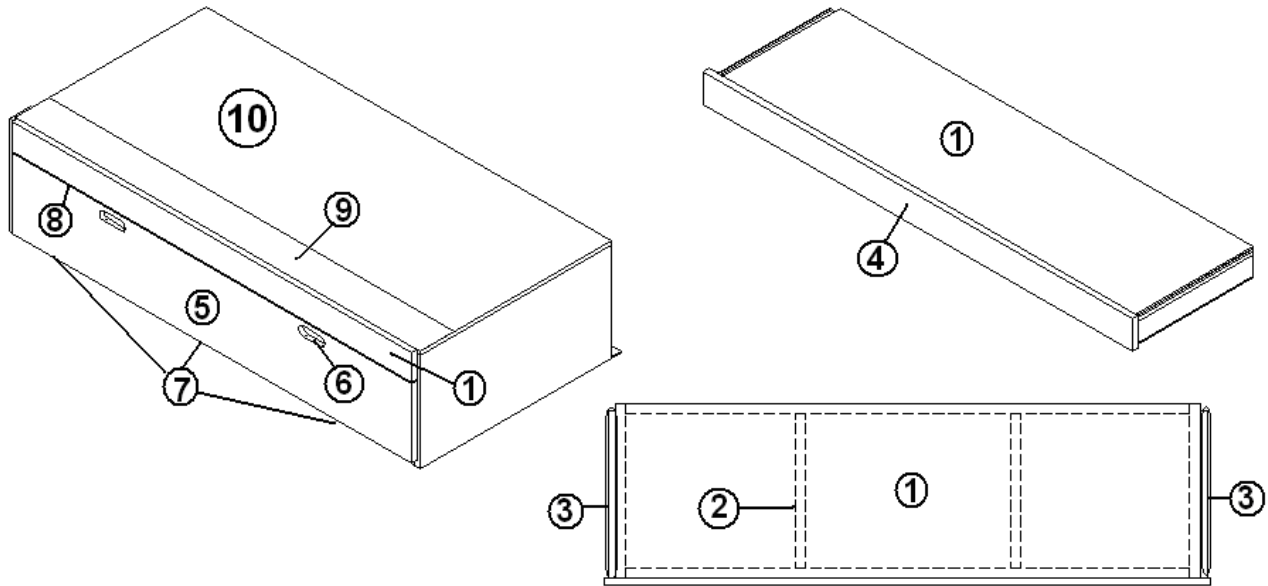

2013 FLYING CLOUD

FURNITURE, LOUNGE

Sofa Assembly, 28' W

966970-09	Sofa assembly
1. 966971-09	Bed assembly
2. 915708	Weldment, sofa bed
3. 381826	Slide, ball bearing
4. 966971-094	Panel, sofa bed, 3.88 X 59.13
5. 966970-092	Door, sofa, 60.00 X 28.25
6. 382044	Handle, brushed nickel
7. 381607	Hinge, Grass, Euro
8. 381228-01	Catch, grabber door
9. 966970-0921	Panel, sofa, 14.5 X 28.25
10. 966971-093	Panel, sofa, 17 X 57
114809	Aluminum angle, 1.50 X 1.50