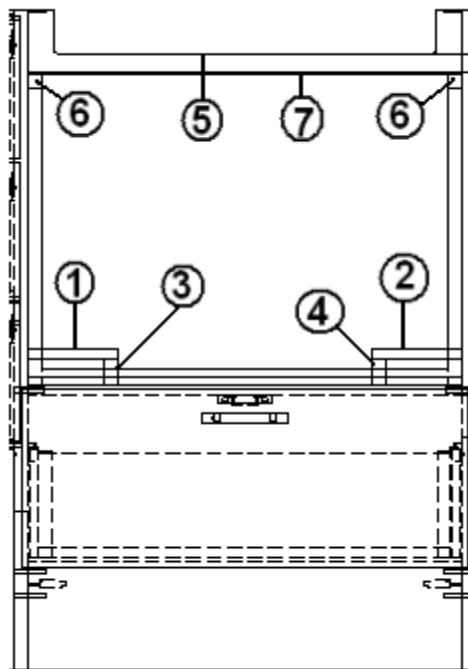

2013 FLYING CLOUD

FURNITURE, GALLEY

Galley 20', Forward Base, Microwave Section

*967809-01 GALLEY BASE ASSY. FWD. SECTION, Microwave Option. Complete Base Assy)

(*Complete Base Assy. is the same as Assy. #967809 Except the following items for the Microwave section, See previous page for parts breakdown of complete base.).

1. 967809-015	PNL 4.50 X 14.00 M/W OPTION
2. 967809-016	PNL 4.50 X 14.00 M/W OPTION
3. 967809-017	PNL 1.44" X 14.00 M/W OPTION
4. 967809-018	PNL 1.44 X 14.00 M/W OPTION
5. 967809-0120	PNL 23 X 19.75 M/W OPTION
6. 800025-01	PINE 3/4" X 3/4" STAINED
7. 967809-0141	PNL 23.00 X 19.00 M/W OPTION