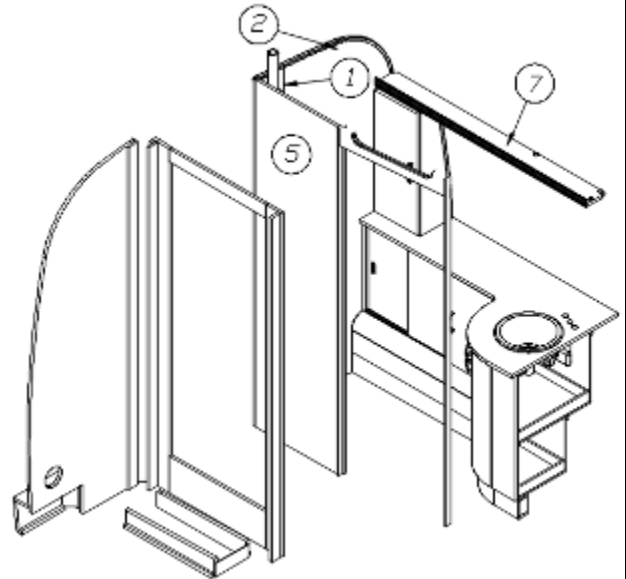

2013 FLYING CLOUD

FURNITURE, BATH

BATH MODULE, 25'

111950-09

Bath Module

1.	111950-091	Panel, 9.13 x 78.26
2.	111950-092	Panel, 39.58 x 79.32
3.	111950-093	Panel, 4.01 x 26
4.	111950-094	Panel, 4.01 x 26
5.	111950-095	Panel, 21.25 x 79.32
6.	967896-09	Sub assembly, Radius bath panel
7.	967526-09	Shelf, Upper lavy
	968405-01	Bath door, 25 x 72
	967521-09	Cabinet, Lavy
	967525-09	Cabinet, Upper lavy
	967527-09	Shower compartment
	967719-09	Closeout, Wheel well
	203464-01	Wall extrusion, .75", Oak
	203138-04	Wall extrusion, .5", Oak
	801665-0014	L-molding, Gold Alchemy