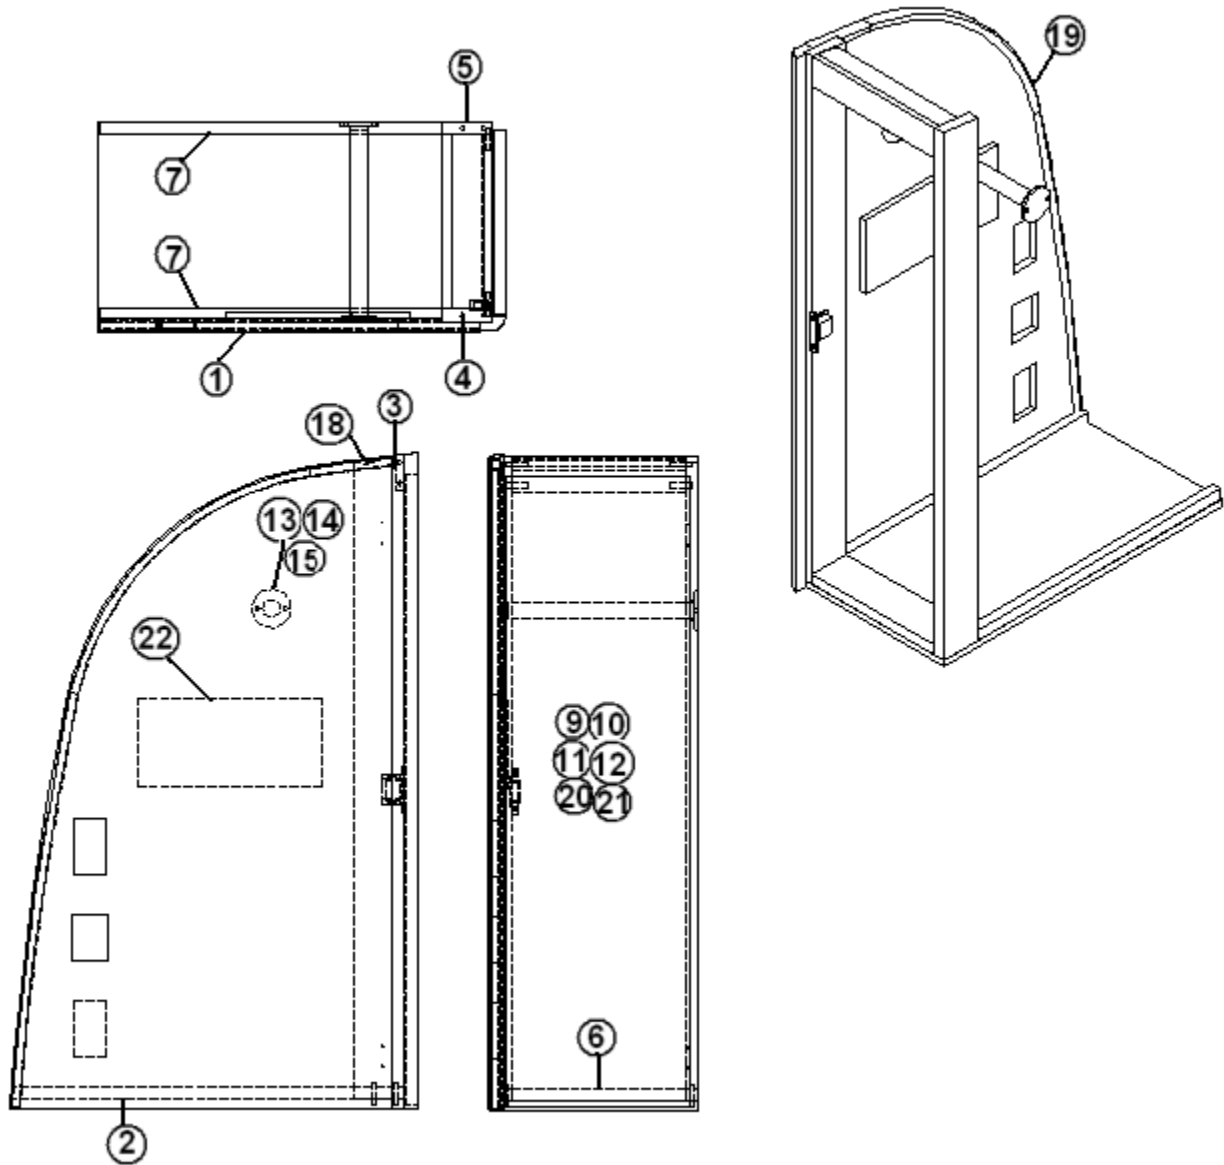

2013 FLYING CLOUD

FURNITURE, BEDROOM

HANGING WARDROBE, ROADSIDE 30' TWIN

Parts Listed on Next Page

2013 FLYING CLOUD

FURNITURE, BEDROOM

HANGING WARDROBE, ROADSIDE 30' TWIN

	967863	HANGING WARDROBE ASSY.
1.	967863-1	Panel, 23.45" x 40.04"
2.	967863-2	Panel, 24.31" x 12.25"
3.	967863-3	Panel, 2.25" x 10.75"
4.	967863-4	Panel, 3.00" x 39.75"
5.	967863-5	Panel, 3.00" x 39.75"
6.	967863-6	Panel, 3.00" x 10.75"
7.	967863-7	Panel, 2.25" x 21.19"
8.	801706-0014	Corner Trim, Gold Alchemy
9.	967863-9	Panel, 11.38" x 38.88" Door
10.	382044	Handle, Brushed Nickel
11.	381228-01	Grabber Door Catch
12.	381607	Hinge Assy., Grass Euro
13.	380046	Chrome Flange
14.	380045	Tubing 3/4" Electric Metallic
15.	200975-04	Conduit, Flexible Black Plastic
16.	365340-02	Edgebanding, 1 5/16" Frosty White
17.	365343-02	Edgebanding, 1.13" Gold Alchemy
18.	115085	Angle, Aluminum, Rooflockers
19.	203138-04	Extrusion, Plastic 1/2" Oak
20.	345001-08	Screw, Pull
21.	381607-04	Screw, Hinge
22.	967863-22	Panel, 5.50" x 11.44"