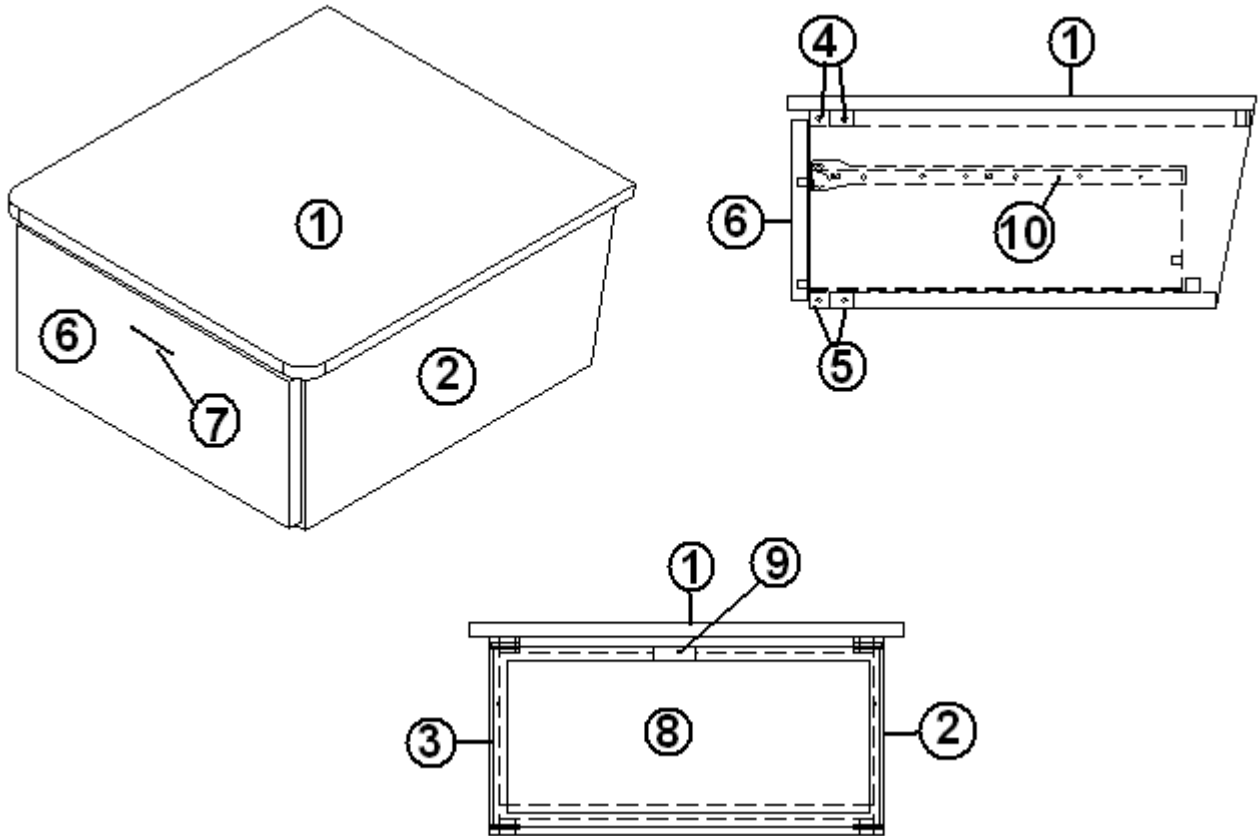

2013 FLYING CLOUD

FURNITURE, BEDROOM

Nightstand, 25 Twin, 25' Front Twin Bed, 27' Front Bed Twin

966859-09	Nightstand
1. 966860-09	Top, twin night stand
966860-241	Top, twin night stand, G. Night
2. 966859-092	Panel, nightstand, 22.00 X 9.75
3. 966859-093	Panel, nightstand, 22.00 X 9.75
4. 966859-094	Panel, nightstand, 18.50 X 2.5
5. 966859-095	Panel, nightstand, 18.50 X 2.5
6. 966859-097	Door, nightstand, 19.13 X 8.88
7. 965554-03	Drawer box, 5.625" X 17.25" X 17.00"
8. 382044	Handle, brushed nickel
9. 381228-01	Catch, grabber door
10. 381773-17	Drawer slide-5.875" X 18.5" (PR)