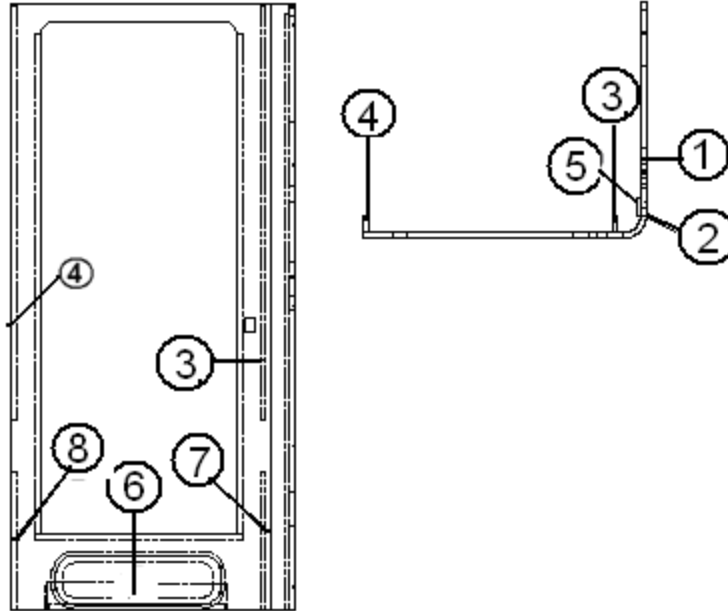

2013 FLYING CLOUD

FURNITURE, BATH

Shower Compartment, 30', 25'

967527-09	SHOWER COMPARTMENT
1. 967527-091	PANEL-SHOWER 26.84X78.27
2. 967528-09	SUB ASSY-SHOWER COMPARTMENT
3. 967527-3	PANEL-SHOWER 2.25X53.91
4. 967527-4	PANEL-SHOWER 2.25X53.91
5. 967527-5	PANEL-SHOWER 2.25X77.5
6. 967527-096	PANEL-SHOWER 21.44X6.44
7. 967527-15I	PANEL-SHOWER 2.25X18
8. 967527-16	PANEL-SHOWER 2.25X18
203081-01	SHOWER STALL-2 PC FIBER
703911-01	D00R-SHOWER 25.5X65 BR.NICKEL
203464-01	TRIM PANEL OAK 3/4"
454727-01	ANGLE, SHOWER FRAME, 27"
454727-02	ANGLE, SHOWER FRAME, 64.75"
201666	MOLDING, J, 3/16" PLASTIC, ALMOND
381081-01	SNAP CAP W/WASHER, ANTIQUE WHITE