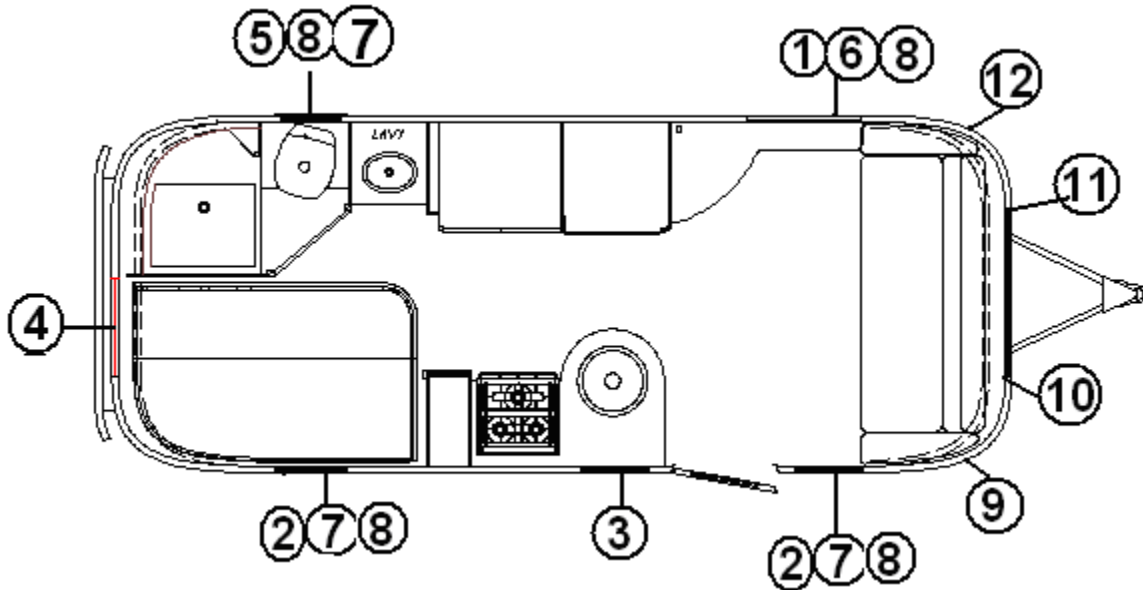

2013 FLYING CLOUD

DRAPES/BLINDS/VALANCES

Drapes/Blinds 23'

1.	703191-11	Blind brushed aluminum, 29.5" x 29" Long
2.	703191-13	Blind brushed aluminum, 18.75" x 32" Long
3.	703191-04	Blind brushed aluminum, 21" x 23" Long
4.	703191-15	Blind brushed aluminum, 24.75" x 21" Long
5.	703191-10	Blind brushed aluminum, 17.5" x 33" Long
6.	801803-01	Valance assembly, 32"
7.	801803-02	Valance assembly, 20"
8.	381898	Nylon Spacer
9.	998144-09	Drape, Curbside, side panel, 37" x 25.5"
10.	998144-10	Drape, Curbside, front panel, 23" x 25.5"
11.	998144-12	Drape, Roadside, front panel, 33" x 25.5"
12.	998144-11	Drape, Roadside, side panel, 37" x 25.5"