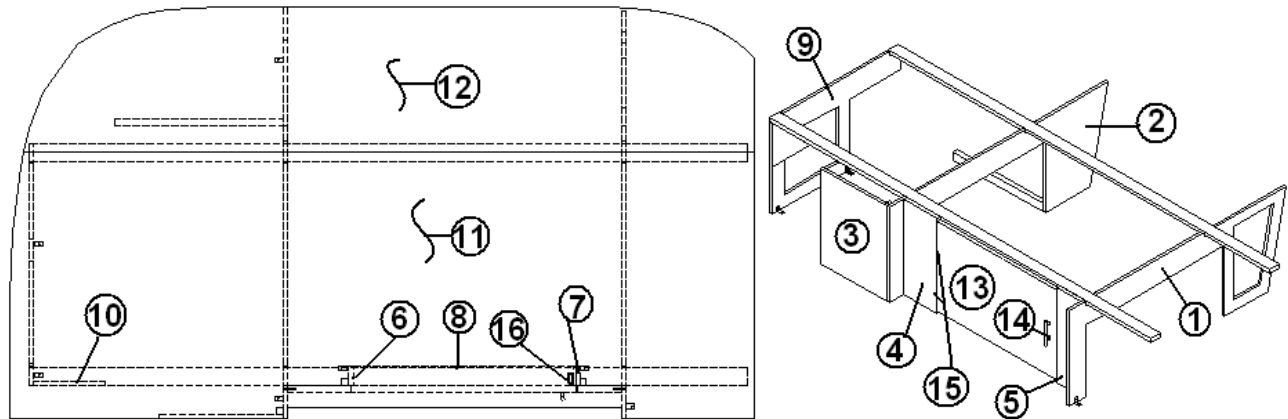

2013 FLYING CLOUD

FURNITURE, BEDROOM

Bed, 20'

967335-09	Bed assembly - 20 FC
1. 967335-091	Panel, bed, 45.96 X 17.5
2. 967335-092	Panel, bed, 46.33 X 17.5
3. 967335-093	Panel, bed, 14 X 17.5
4. 967335-094	Panel, bed, 7 X 17.5
5. 967335-095	Panel, bed, 5 X 17.5
6. 967335-096	Panel, bed, 2.25 X 16.75
7. 967335-097	Panel, bed, 2.25 X 16.75
8. 967335-098	Panel, bed, 2.25 X 24.63
9. 967335-0910A	Panel, bed, 17.50 X 27.25
10. 967335-0910B	Panel, bed, 8.00 X 8.00
11. 967335-0911A	Panel, bed, 30.00 X 83.75
12. 967335-0911B	Panel, bed, 16.35 X 82.25
13. 967335-0913	Door, bed 25.25 X 16.5
14. 382044	Handle, brushed nickel
15. 381607	Hinge, Grass Euro
16. 381228-01	Door, catch grabber