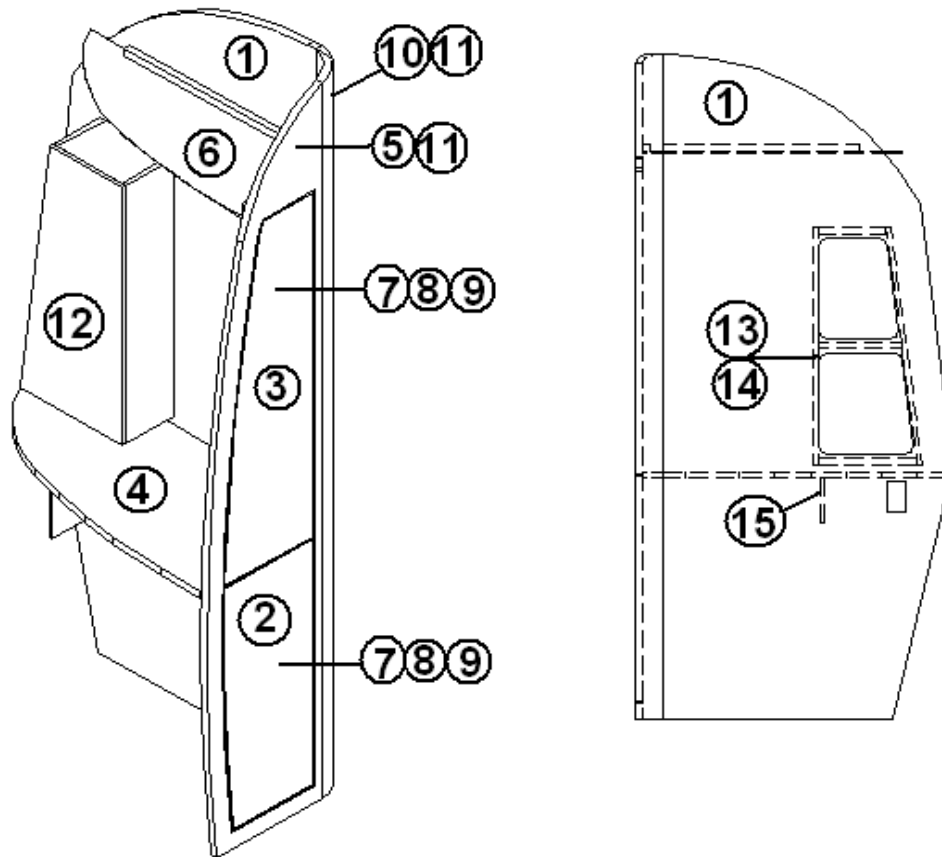

2013 FLYING CLOUD

FURNITURE, BEDROOM

Closet, Left Rear, 28' W, 28' A, 30'

966871-09	Wardrobe assembly, LH, "W" bedroom
1. 966871-091	Panel, "W" wardrobe, LH, 32.25 X 76.61
2. 966871-092	Door, "W" wardrobe, LH, 10.49 X 25.88
3. 966871-093	Door, "W" wardrobe, LH, 10.41 X 36.31
4. 966871-094	Panel, "W" wardrobe, LH, 34.35 X 15.92
5. 966871-095	Panel, "W" wardrobe, LH, 13.69 X 75.65
6. 966871-096	Panel, "W" wardrobe, LH, 29 X 10.81
7. 382044	Handle, brushed nickel
8. 381607	Hinge assembly
9. 381228-01	Catch, grabber door
10. 801345	Radius plywood, .75" X 3" X 8'
11. 966871-0913	Panel, "W" wardrobe, LH, 18.5 X 76
12. 966875-09	Bookshelf assembly, aft wardrobe, LH
13. 386106-01	Rack, magazine, white
14. 386107	Rod, magazine rack
15. 966871-0919	Panel, "W" wardrobe, LH, 5 X 13.78