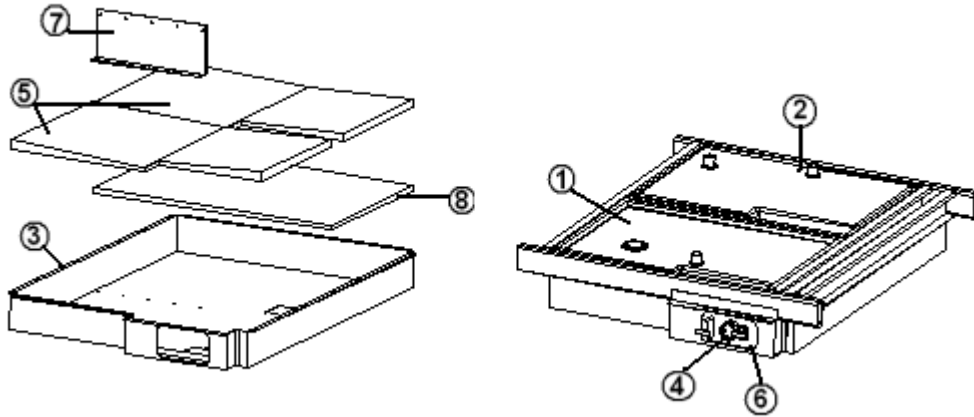

2013 FLYING CLOUD

PLUMBING, DRAIN

Tanks, Black & Gray, 30'

1. 602245-01	TANK-BLACK 39.3 GAL
2. 602245-02	TANK-GREY 39.3 GAL
3. 602248	PAN ASSY-BLK/GREY TANK
4. 601482	DUMP VALVE ROTATING ASSY.
5. 203672	PAD-SLOPE 31.5X51
6. 382113	BOOT-RUBBER DUMP VALVE
7. 454739	BRACKET-WASTE TANK SUPPORT
8. 200507	STYROFOAM, 1 X 25 X 55
601160-02	PIPE, ABS DWV 1 1/2"
600820	3" SINGLE SOCKET 90 DEGREE
600431	ELBOW, 90 1 1/2" TURN
601228	CLOSEOUT, SEPTIC PAN