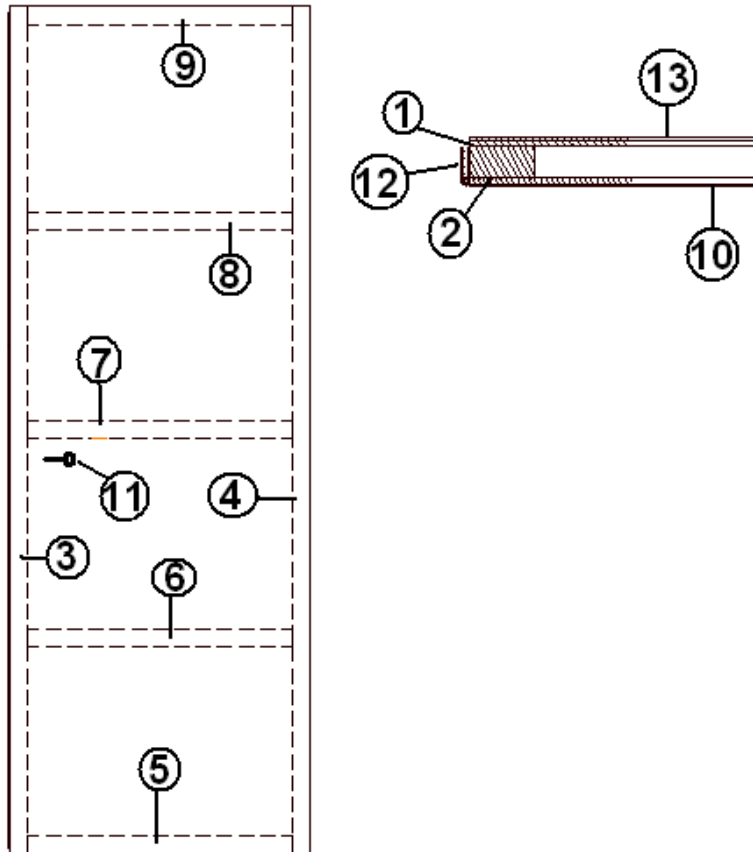

2013 FLYING CLOUD

FURNITURE, BATH

Door, Bath, 28' W

966994-09	Bath door
1. 966994-091	Panel, lauan, 27" X 74"
2. 966994-092	Panel, lauan, 27" X 74"
3. 966994-093	Panel, lauan, 1.50" X 72.50"
4. 966994-094	Panel, lauan, 1.50" X 72.50"
5. 966994-095	Panel, lauan, 1.50" X 22.50"
6. 966994-096	Panel, lauan, 1.50" X 22.50"
7. 966994-097	Panel, lauan, 1.50" X 22.50"
8. 966994-098	Panel, lauan, 1.50" X 22.50"
9. 966994-099	Panel, lauan, 1.50" X 22.50"
10. 966994-0910	Panel, Gold Alchemy, vertical
11. 381771	Latch, flush mount
12. 380203-01	Piano hinge, 1/8" pin
13. 966994-0915	Panel, white vertical
454320	Door handle cover