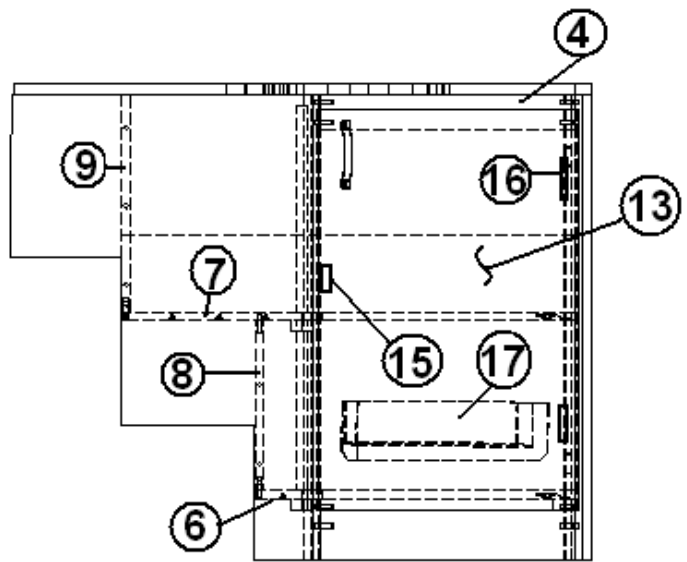

2013 FLYING CLOUD

FURNITURE, BATH

Lavatory Cabinet, 20'

Part numbers are on the next page.