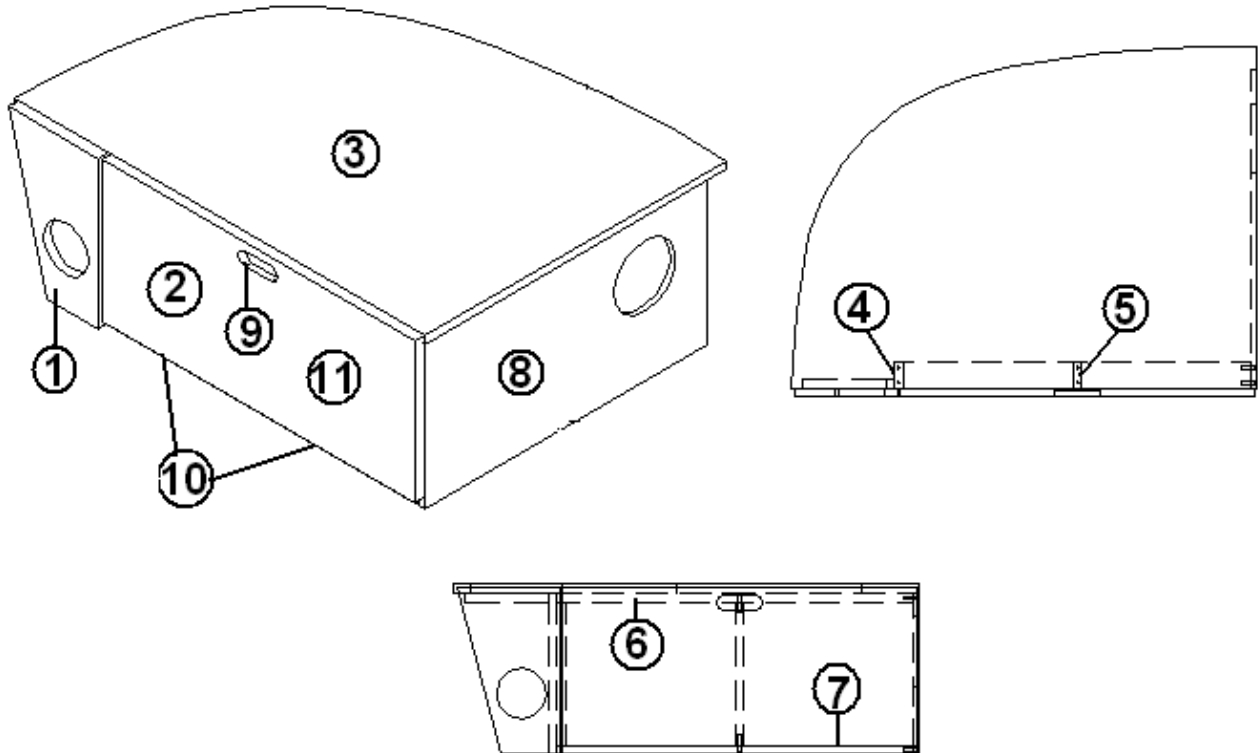

2013 FLYING CLOUD

FURNITURE, LOUNGE

Dinette Seat, Roadside, 25' Front Bed, 27' Front Bed

966890-09	Seat, RH dinette
1. 966890-091	Panel, RH dinette seat, 14.38 X 8.88
2. 966890-092	Panel, RH dinette seat, 13.63 X 30.63
3. 966890-093	Panel, RH dinette seat, 29.5 X 40.19
4. 966890-094	Panel, RH dinette seat, 2.25 X 12.38
5. 966890-095	Panel, RH dinette seat, 2.25 X 12.38
6. 966890-096	Panel, RH dinette seat, 2.25 X 30.75
7. 966890-097	Panel, RH dinette seat, 2.25 X 30.75
8. 966890-098	Panel, RH dinette seat, 27.5 X 13.88
9. 381775	Drawer pull, flush, satin
10. 381072	Hinge 3" X 1 7/8", open, gold
11. 381228-01	Catch, grabber door C3-803