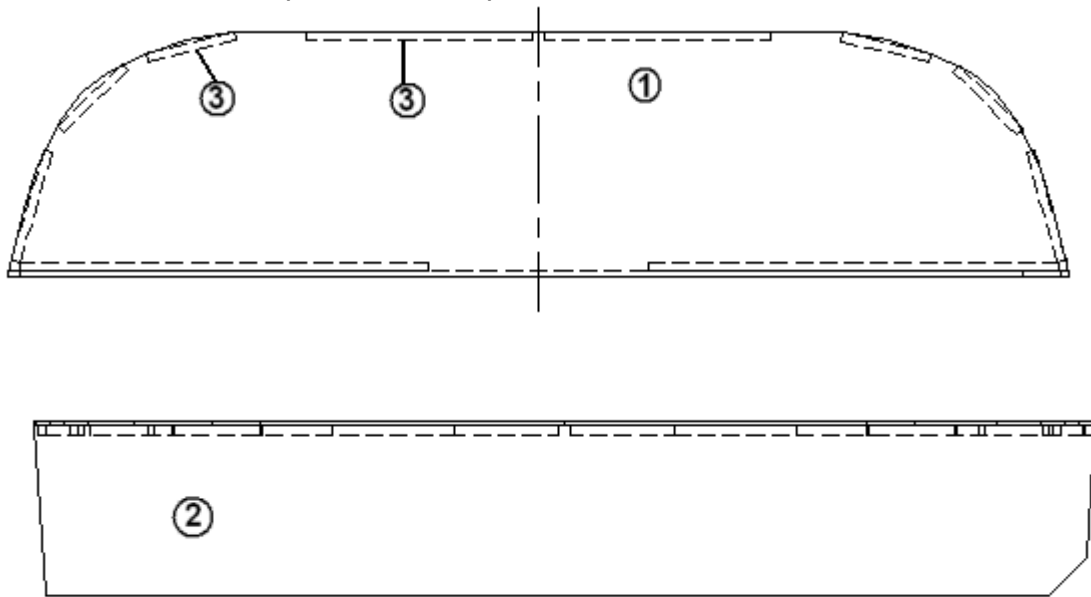

2013 FLYING CLOUD

FURNITURE, BEDROOM

REAR STORAGE BOX, 25' TWIN, 28' TWIN

967769-09	STORAGE BOX ASSEMBLY, REAR 25' TWIN
1. 967769-091	PANEL 21.50 X 93.50 REAR STORAGE
2. 967769-092	PANEL 15.00 X 93.50 REAR STORAGE
3. 100067	ALUM ANGLE, 1/16X1/2X1/2
701538	CARPET,ECONOLIER VELOUR BLACK