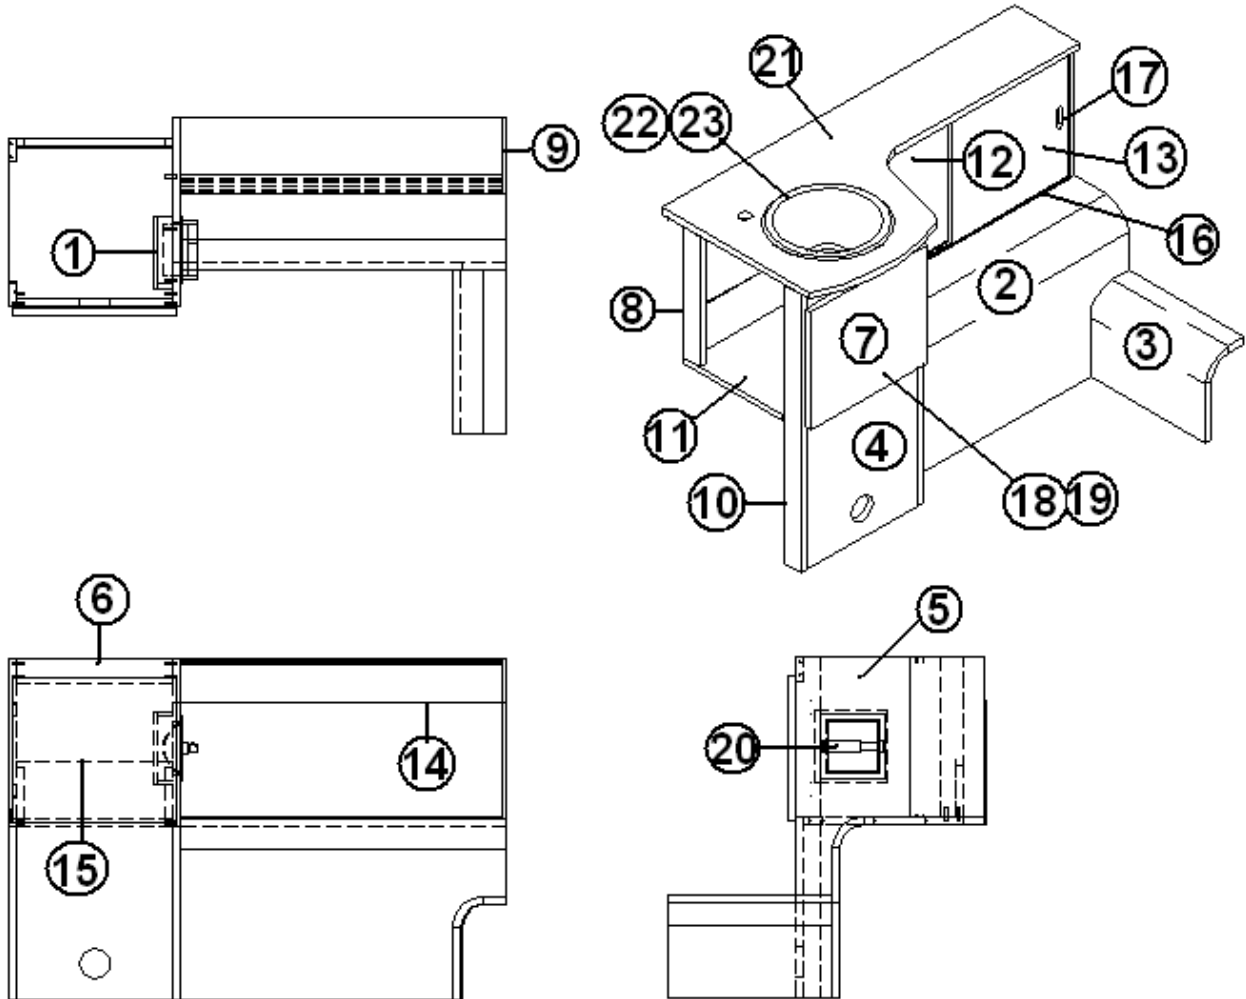

2013 FLYING CLOUD

FURNITURE, BATH

Lavatory Cabinet, 28' W

Part numbers on the next page.