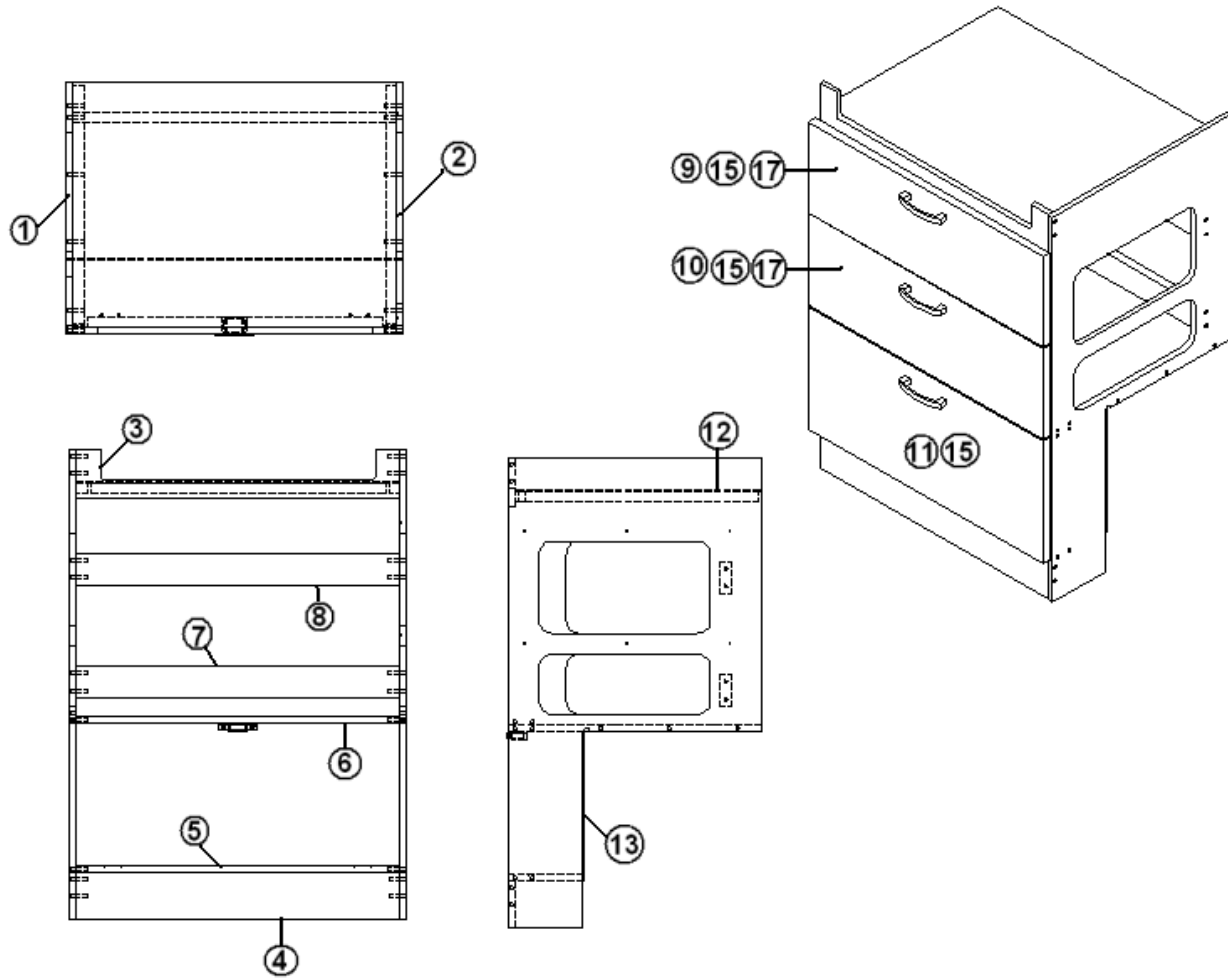

2013 FLYING CLOUD

FURNITURE, GALLEY

Galley, Forward w/Drawers 30' BUNK

Parts Listed on Next Page

2013 FLYING CLOUD

FURNITURE, GALLEY

Galley, Forward w/Drawers 30' BUNK

	967918	Galley, Forward w/Drawers
1.	967918-1	Panel, 18.63 x 34.75
2.	967918-2	Panel, 18.63 x 34.75
3.	967918-3	Panel 3.63 x 23.75
4.	967918-4	Panel 3.5 x 23.75
5.	967918-5	Panel 5.5 x 23.75
6.	967918-6	Panel 18.63 x 23.75
7.	967918-7	Panel 2.25 x 23.75
8.	967918-8	Panel 2.25 x 23.75
9.	967918-9	Panel 24.38 x 8.25
10.	967918-10	Panel 24.38 x 8.25
11.	967918-11	Panel 24.38 x 11.13
12.	967918-12	Panel 13.13 x 23.75
13.	967918-13	Panel 11.00 x 24.75
15.	382044	Handle, Brushed Nickel
17.	965560-08	Drawer Box Assy., 23.75 x 5.875H
	381228-01	Grabber Door Catch C3-803
	381607	Hinge Assy., Grass Euro
	345001-08	Machine Screw #8-32 x 1"
	320006	Screw, Sheet Metal 8 x 3/4 BH Ph