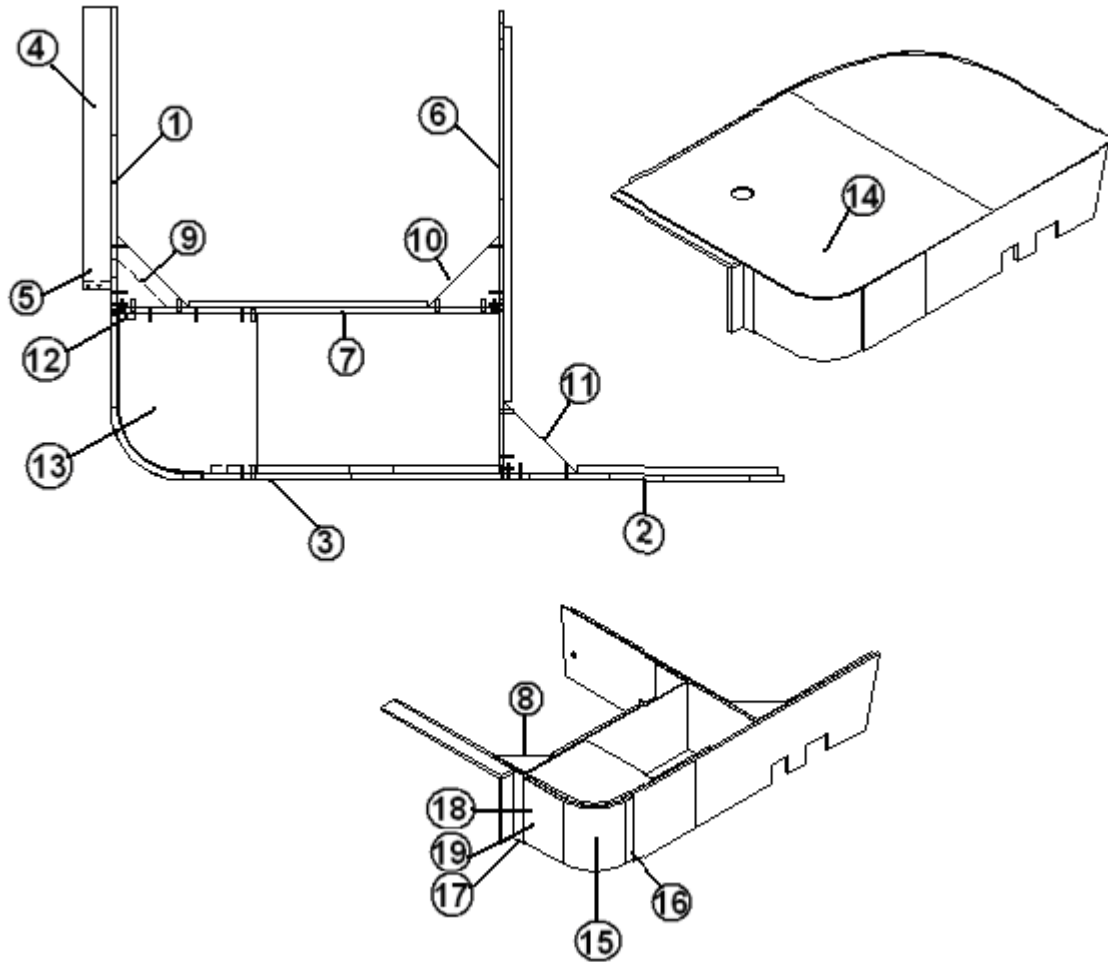

2013 FLYING CLOUD

FURNITURE, BEDROOM

Bed Base, Lower Bunk, 30' Bunk

Parts Listed On Next Page

2013 FLYING CLOUD

FURNITURE, BEDROOM

Bed Base, Lower Bunk, 30' Bunk

	967926	Bed Base Assy., Lower Bunk
1.	967926-1	Panel 33.75 x 15.125
2.	967926-2	Panel 47.63 x 15.125
3.	967926-3	Panel 16.19 x 15.125
4.	967926-4	Panel 31 x 3
5.	967926-5	Panel 3 x 14.36
6.	967926-6	Panel 50.75 x 15.125
7.	967926-7	Panel 42 x 15.125
8.	967926-8	Panel 8 x 8
9.	967926-9	Panel 5.5 x 5.5
10.	967926-10	Panel 8 x 8
11.	967926-11	Panel 8 x 8
12.	967926-12	Panel 2 x 13.5
13.	801351	Lite Ply (Cut to size) 15.19 x 17.625
14.	800507-03	Lauan (Cut to size) 53 x 44.38
15.	966925	Door Assy., Radius
15.	966925-154	Door Assy., Radius Serenity
16.	381853	Hinge, Continuous Piano
17.	203587	Wedge, Radius Bed Base Door
18.	381948	K-Catch
19.	382044	Handle, Brushed Nickel
	203419	Storage Box 23L x 16.75"W x 11.88"
	203439	Storage Box 17L x 11.13"W x 6.38"
	703974	Mattress, Corner Double, 54"x76" Pillowtop
	345001-08	Machine Screw, #8-32 x 1" Rec Trus
	967950	Closeout Assy., Front Bed