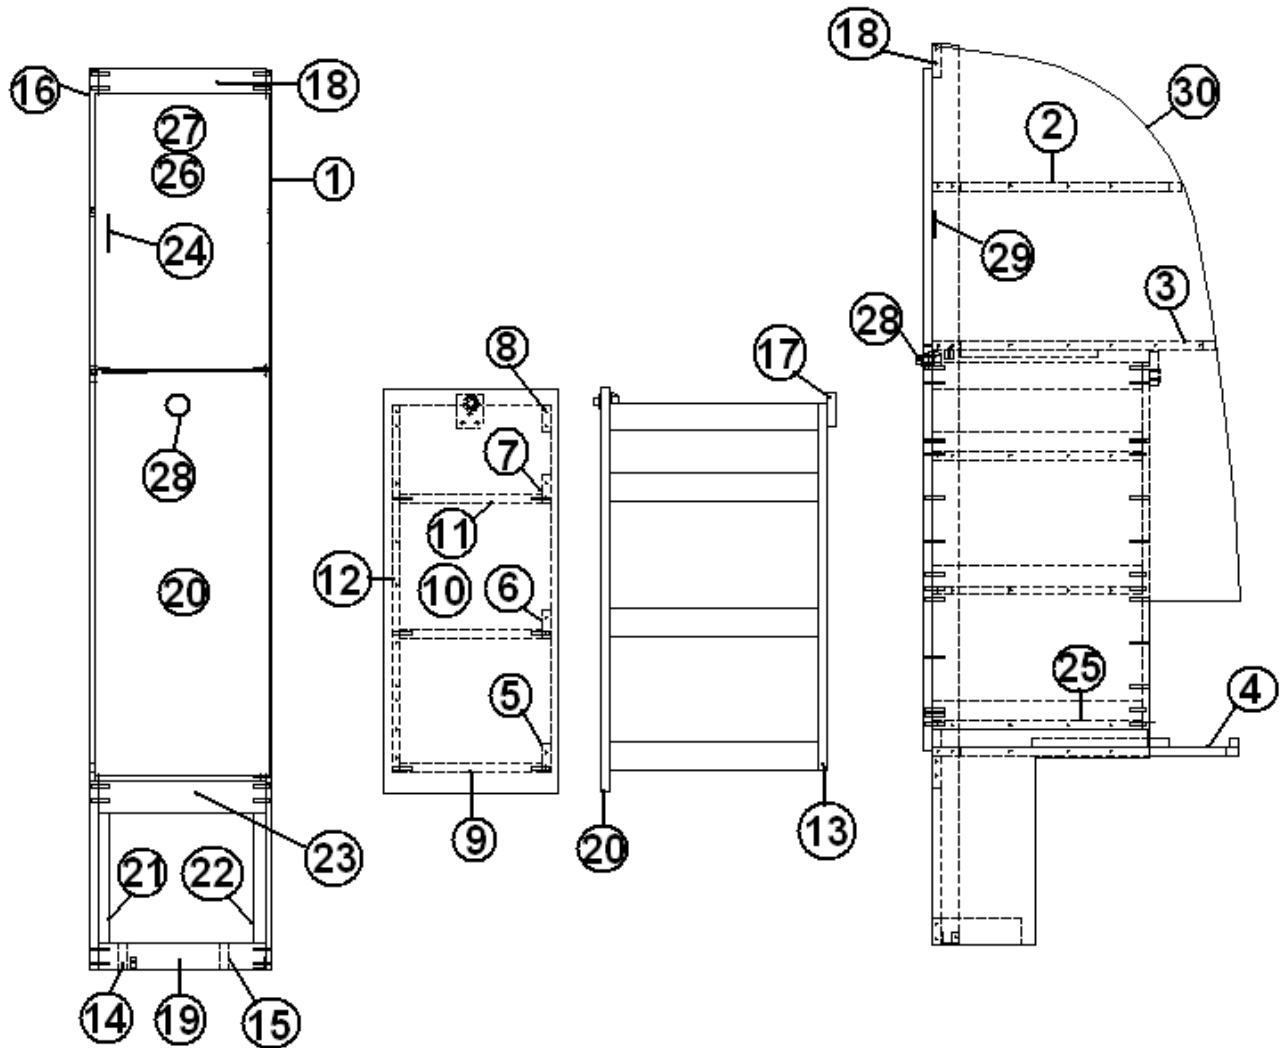

2013 FLYING CLOUD FURNITURE, GALLEY

Pantry, 27'

Part Numbers on the Next Page

2013 FLYING CLOUD

FURNITURE, GALLEY

Pantry, 27'

	966886-09	Pantry assembly
1.	966886-091	Panel, pantry, 26.87 X 78.09
2.	966886-092	Panel, pantry, 21.75 X 15.38
3.	966886-093	Panel, pantry, 24.75 X 15.38
4.	966886-094	Panel, pantry, 26.75 X 15.38
5.	966886-095	Panel, pantry, 2.5 X 18.25
6.	966886-096	Panel, pantry, 2.5 X 18.25
7.	966886-097	Panel, pantry, 2.5 X 18.25
8.	966886-098	Panel, pantry, 2.5 X 18.25
9.	966886-099	Panel, pantry, 18.25 X 12.38
10.	966886-0910	Panel, pantry, 18.25 X 12.38
11.	966886-0911	Panel, pantry, 18.25 X 12.38
12.	966886-0912	Panel, pantry, 18.25 X 32.00
13.	966886-0913	Panel, pantry, 13.88 X 32.00
14.	966886-0914	Panel, pantry, 2.25 X 7.00
15.	966886-0915	Panel, pantry, 2.25 X 7.00
16.	966886-0916	Panel, pantry, 2.25 X 78.25
17.	966886-0917	Panel, pantry, 2.25 X 3.00
18.	966886-0918	Panel, pantry, 2.25 X 14.63
19.	966886-0919	Panel, pantry, 2.25 X 14.63
20.	966886-0920	Door, pantry, 15.25 X 35.31
21.	966886-0921	Panel, pantry, 1 X 11.31
22.	966886-0922	Panel, pantry, 1 X 11.31
23.	966886-0923	Panel, pantry, 2.91 X 14.63
24.	966886-0924	Door, pantry, 15.25 X 24.13
25.	381944-01	Slide, 18" per set
26.	382044	Handle, brushed nickel
27.	381607	Hinge, Grass Euro
28.	381408	Lock, push button style, black
29.	381228-01	Catch, grabber door
30.	203445	Molding, black, flexible, poly .5"