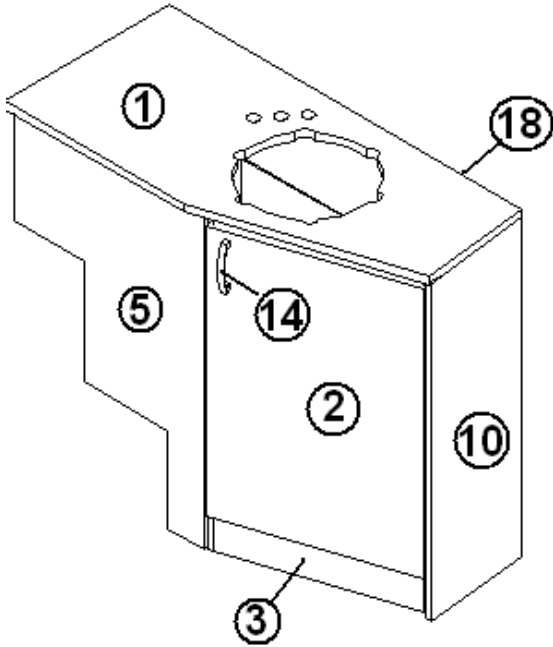

2013 FLYING CLOUD

FURNITURE, BATH

Lavatory Cabinet, 20'

Part numbers are on the next page.