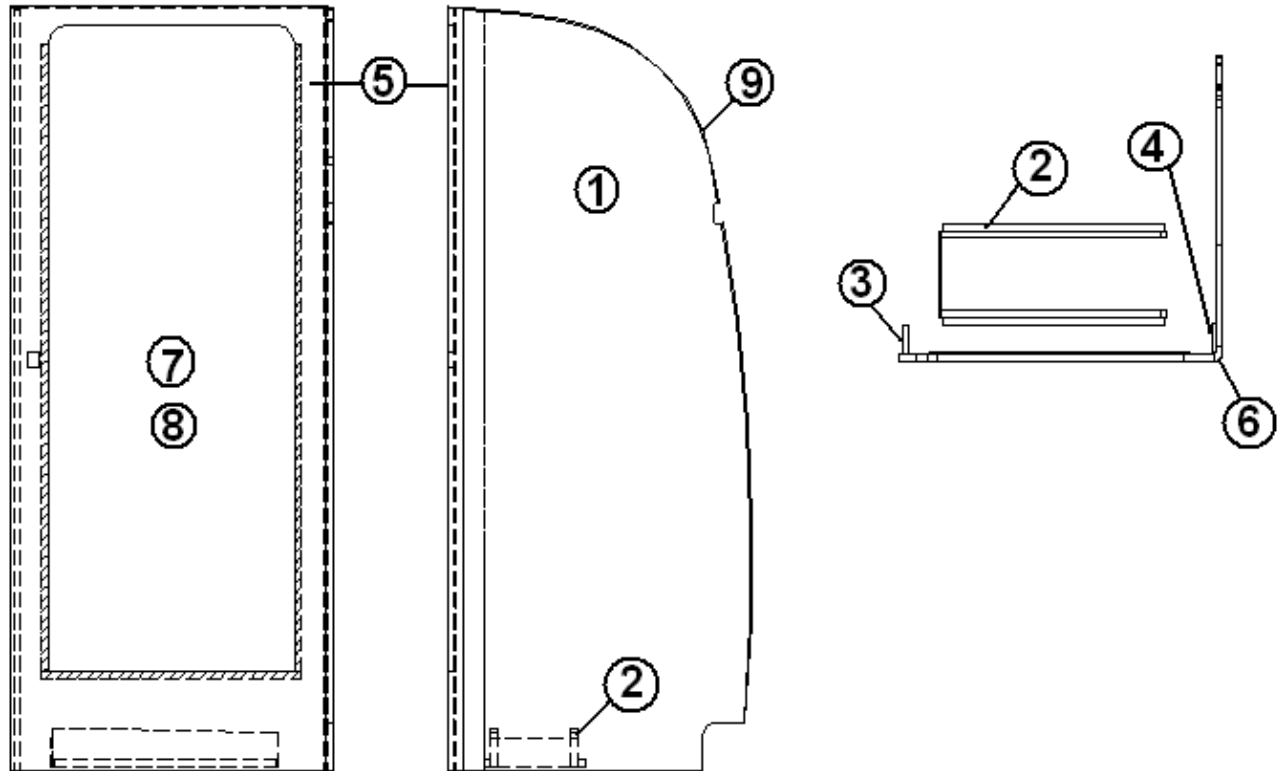

2013 FLYING CLOUD

FURNITURE, BATH

Shower Compartment, 27' Twin Front Bed

967060-09	Shower compartment
1. 967060-091	Panel, shower 79 X 29.72
2. 961916-01	Stand assembly, shower
3. 967060-093	Panel, shower, 3 X 53.79
4. 967060-094	Panel, shower, 3 X 53.79
5. 967060-095	Panel, shower, 32.5 X 78.75
6. 801706-0014	Trim, corner 90D 1" radius, 84"
7. 203081-02	Shower stall, 2 PC., White
8. 703911-01	Shower door, 25.5 x 65 – Brushed nickel
9. 203138-01	Extrusion, plastic, 1/2" Antique White
203440	Molding, black embossed .8125