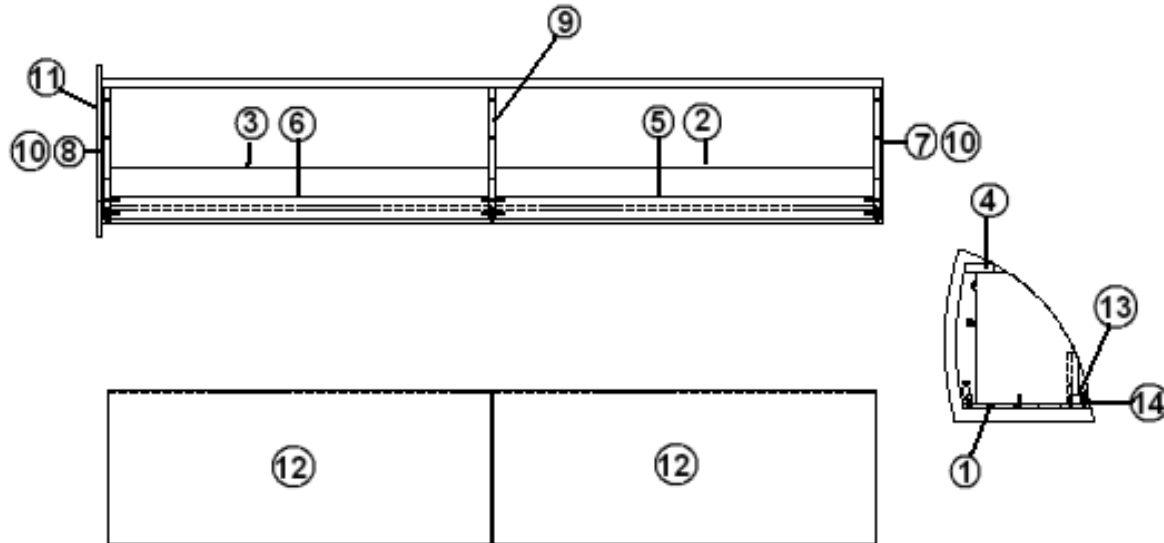

2013 FLYING CLOUD

FURNITURE, GALLEY

ROOFLOCKER ASSY., GALLEY, 30'

967535-09	ROOFLOCKER ASSY., GALLEY
1. 967535-091	PANEL-GAL.R/L 12.5X77.25
2. 967535-092	PANEL-GAL R/L 5X37.6
3. 967535-093	PANEL-GAL R/L 5X37.6
4. 967535-094	PANEL-GAL R/L 3X77.25
5. 967535-095	PANEL-GAL R/L 2.25X37.6
6. 967535-096	PANEL-GAL R/L 2.25X37.6
7. 967274-01	DIVIDER-RH GAL.R/L 12.53X13
8. 967274-02	DIVIDER-LH GAL R/L 12.53X13
9. 967274-03	DIVIDER-LH GAL R/L 12.53X13
10. 800507-02	LAUAN, 1/4" 3.75" X 13.00"
11. 967275	CAP ASSY-END 14.76X17.07
12. 800025-01	PINE 3/4" X 3/4" STAINED
13. 801786-1314	DOOR-PLYFOAM ALCHEMY 15.25X38
14. 115085-02	ANGLE-ALUM.R/L 75.88"
381840-01	HINGE-OVERHEAD SPRING LH #372.
381840-02	HINGE-OVERHEAD SPRING RH #372.
382070	RUBBER DOTS, BLACK
512562	Receptacle Gasket w/adhesive