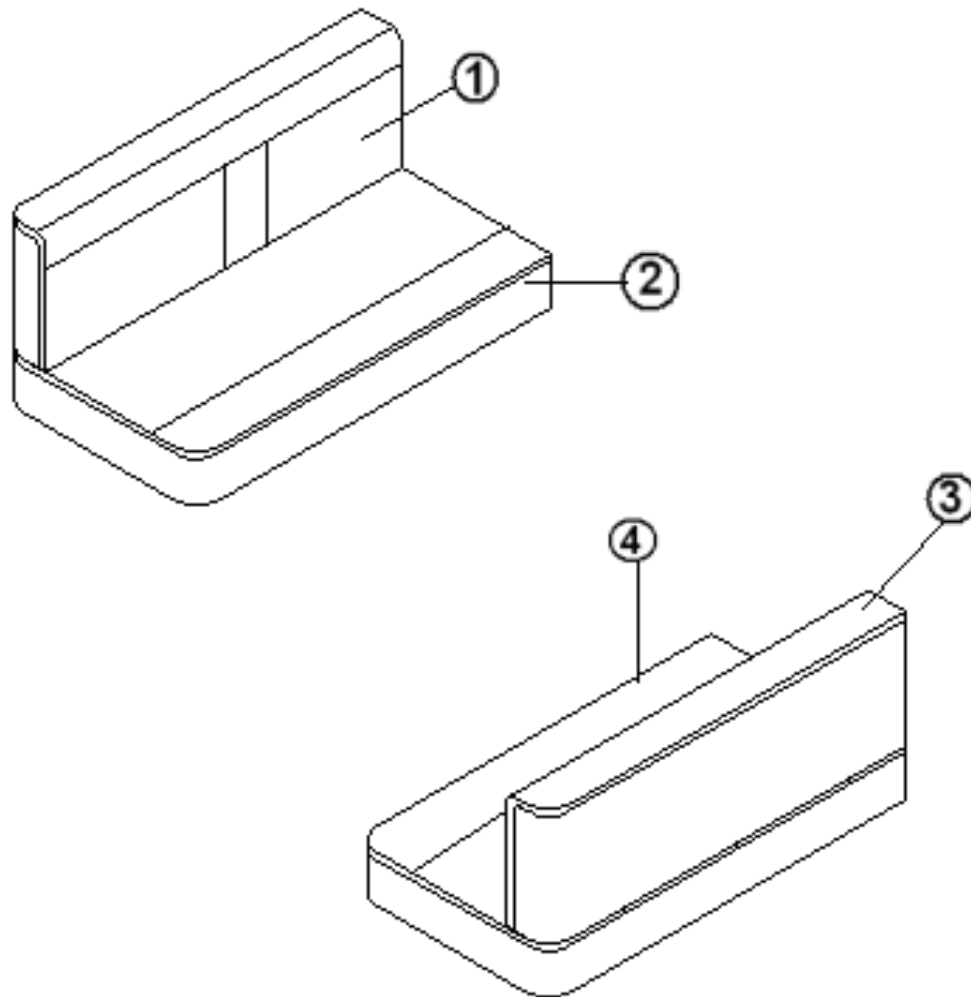

2013 FLYING CLOUD
UPHOLSTERY/FOAM/MATTRESS

KIT, DINETTE CUSHIONS, ULTRA LEATHER, 28', 30'

1. 703917G   KIT, DINETTE CUSHIONS, ULTRA LEATHER, BRISA GOLDEN
2. 703917B   KIT, DINETTE CUSHIONS, ULTRA LEATHER, BLACK
1. 703917-01   BACKREST
2. 703917-02   SEAT CUSHION
3. 703917-03   BACKREST
4. 703917-04   SEAT CUSHION

*State if you need item 1, 2, 3, & 4 in Brisa Gold or Black.