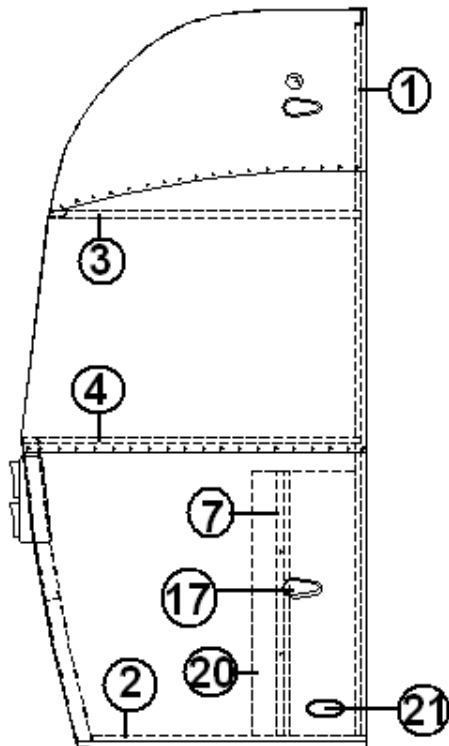

2013 FLYING CLOUD

EXTERIOR SHELL

AFT END, 20'

	964513-09	Aft shell
1.	114994	End bow
2.	104463	Floor bow
3.	115480	Upper window bow
4.	104343	Lower window bow
5.	114505-01	Support, lower end, LH
6.	114505-02	Support, lower end, RH
7.	101315	Brace, vertical rear
8.	104408	Z-rib
9.	114888	Segment, center left
10.	114889	Segment, center right
11.	114892	Segment #25
12.	114890	Segment #26
13.	114891	Segment #27
14.	114894	Segment #28
15.	114895	Segment #29
16.	114880-201	Alum. Sheet, cut down to .040 x 19.0" x 51.0"
17.	512227	Light, clearance, red LED
18.	100679-01	Door assembly, side access
19.	372229	Window-21" X 28", egress, rear end
20.	114849-03	Aluminum sheet, gray
21.	952929-01	RS tail light assembly
22.	952929-02	CS tail light assembly
23.	500095	Red reflector, rectangular
24.	512455	License Plate Holder, black, LED
25.	101315-01	Support, lower end shell, LH
26.	101315-02	Support, lower end shell, RH
27.	601194	Water fill, w/ lock, gray w/ label
	510446	Reflector, stick on, red

2013 FLYING CLOUD

EXTERIOR SHELL

AFT END, 25' Flying Cloud