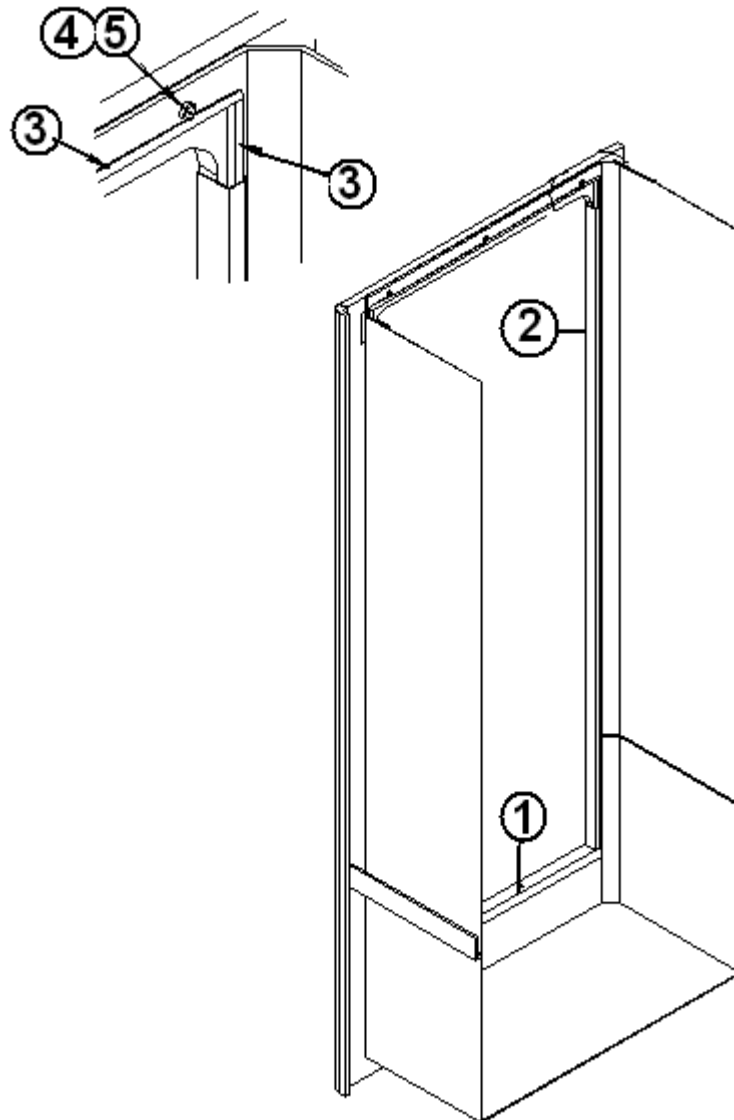

2013 FLYING CLOUD

FURNITURE, BATH

SHOWER TRIM/DOOR INSTALL, 28', 27', 25FB

1. 454727-01	Angle, shower frame, 27"
2. 454727-02	Angle, shower frame, 64.75"
3. 201666	Molding-J-3/16, plastic, Almond
4. 381081-01	Snap cap w/washer, Antique White
5. 320006	Screw, sheet metal, 8 X 3/4 BH Phil