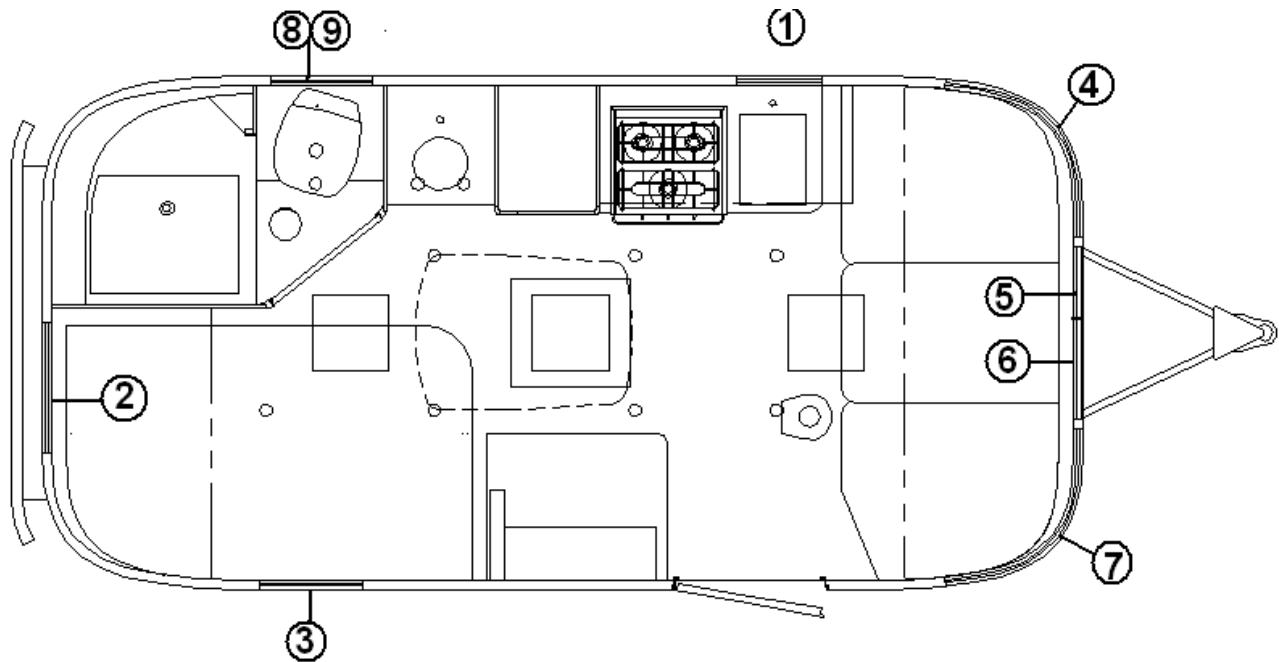

2013 FLYING CLOUD

DRAPES/BLINDS/VALANCES

Drapes/Blinds 19'

1.	703191-04	Blind brushed aluminum, 21" x 23" Long
2.	703191-15	Blind brushed aluminum, 24.75" x 21" Long
3.	703191-13	Blind brushed aluminum, 18.75" x 32" Long
4.	998144-11	Drape, RS side panel, 37" X 25.5"
5.	998144-12	Drape, RS front panel, 23" X 25.5"
6.	998144-10	Drape, CS front panel, 23" X 25.5"
7.	998144-09	Drape, CS side panel, 37" X 25.5"
8.	703191-08	Blind brushed aluminum, 17.5W X 22 B
9.	801803-02	Top, valance, 20"
	381898	Spacer, nylon .166ID X .24OD X .25L