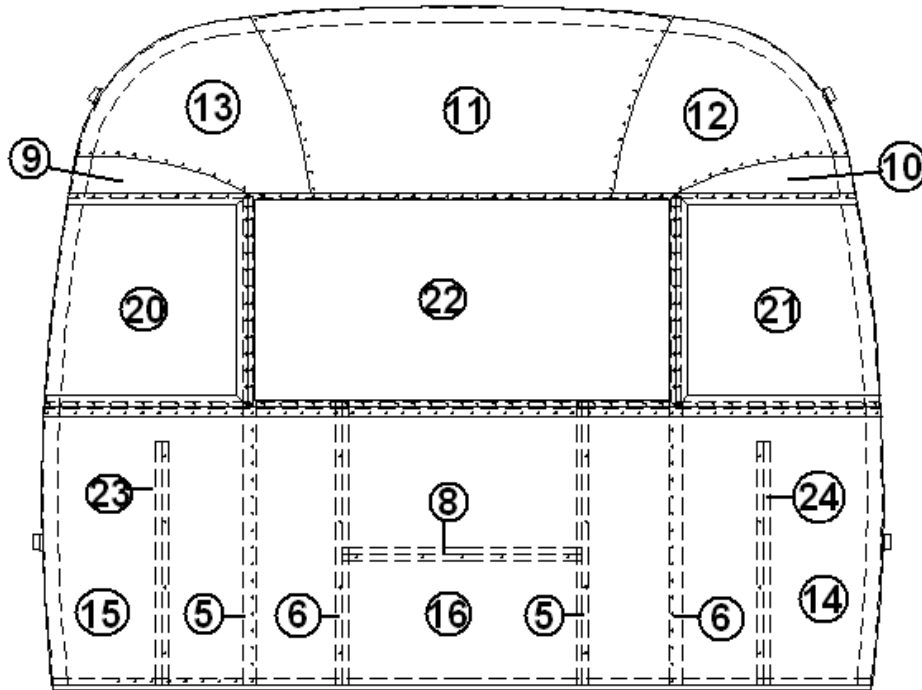

2013 FLYING CLOUD

EXTERIOR SHELL

FRONT END, 25', 28'

Part Numbers are on the Next Page