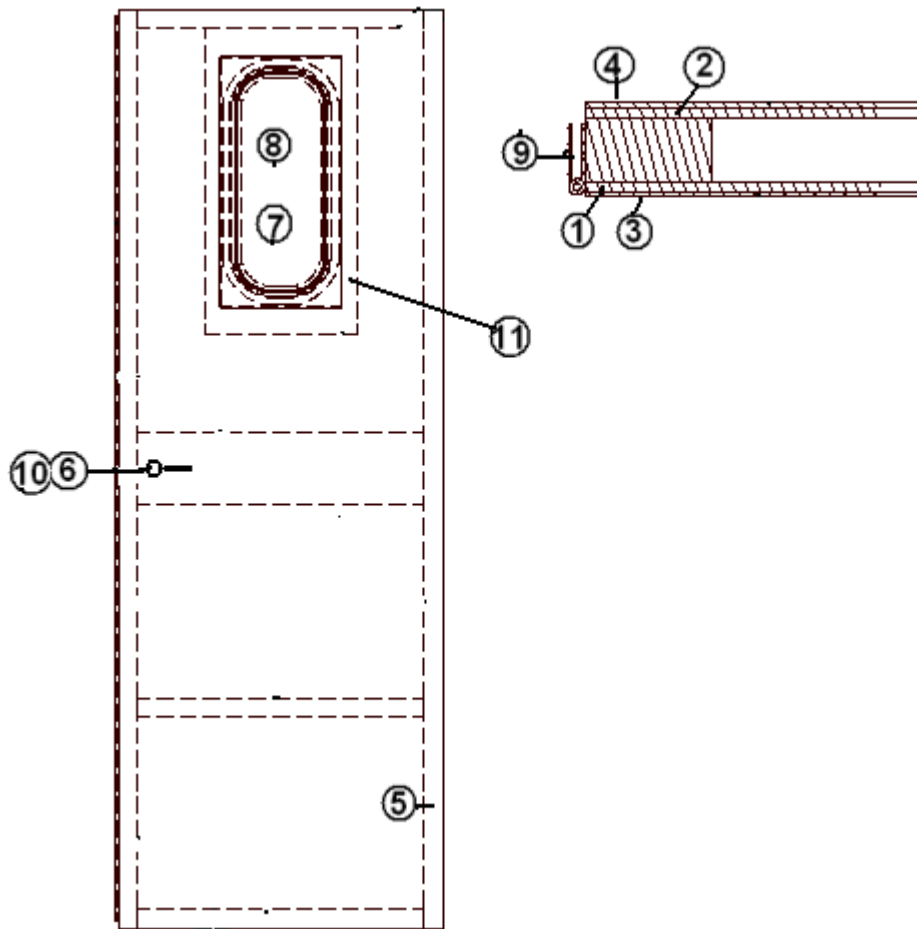

2013 FLYING CLOUD

FURNITURE, BATH

Door, Bath, 23' Front Bed

967637-09	BATH DOOR – 23 Front Bed
1. 967637-1	PANEL, DOOR 27.5 X 77.13
2. 967637-2	PANEL, DOOR 27.5 X 77.13
3. 967637-093	PANEL, DOOR 25.5 X 75.13
4. 967637-094	LAMINATE-FROST WHT
5. 800507-06	LAUAN-.75" X 4'x 8'
6. 381771	LATCH, LEVER LOCKSET
7. 371384	BATH WINDOW 18"
8. 203475	TRIM- 18" STACK WINDOW
9. 380203-01	PIANO HINGE 1/8" PIN CLR ANODI
10. 454320	DOOR HANDLE COVER