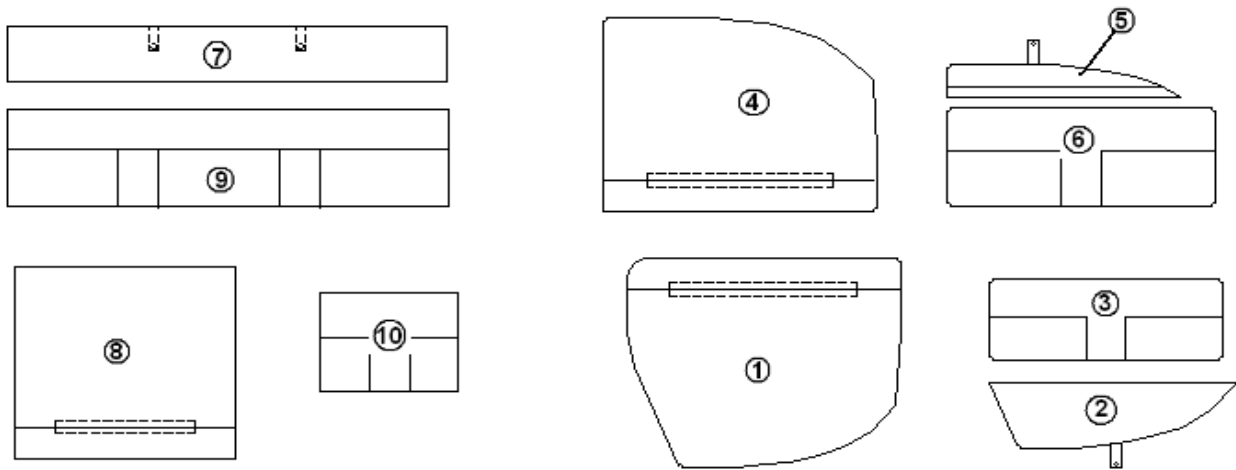

2013 FLYING CLOUD

UPHOLSTERY/FOAM/MATTRESS

Cushions/Ultra Leather Assemblies, 23' D Sofa

	703960B	Kit Foam & Cushions Ultra Leather, Black
	703960G	Kit Foam & Cushions Ultra Leather, Gold
1.	703960-01	Cover & Foam, Ultra Leather, CS Dinette Seat
1.	703682-01	Foam Only, CS Dinette Seat
2.	703960-02	Cover & Foam, Ultra Leather, CS Filler Wedge
2.	703682-02	Foam Only, CS Filler Wedge
3.	703960-03	Cover & Foam, Ultra Leather CS Back Rest
3.	703682-03	Foam Only, CS Back Rest
4.	703960-04	Cover & Foam, Ultra Leather RS Dinette Seat
4.	703682-04	Foam Only, RS Dinette Seat
5.	703883-05	Cover & Foam, Ultra Leather RS Filler Wedge
5.	703682-05	Foam Only, RS Filler Wedge
6.	703960-06	Cover & Foam, Ultra Leather RS Back Rest
6.	703682-06	Foam Only, RS Back Rest
7.	703960-07	Cover & Foam, Ultra Leather, Lnge. Filler Piece
7.	703682-07	Foam Only, Lounge Filler Piece
8.	703960-08	Cover & Foam, Ultra Leather, Lnge Bottom Cushion
8.	703682-08	Foam Only, Lounge Bottom Cushion
9.	703960-09	Cover & Foam, Ultra Leather, Lnge Back Rest
9.	703682-09	Foam Only, Lounge Back Rest
10.	703960-10	Cover & Foam, Ultra Leather Side Arm Rest
10.	703850	Foam Only, Side Arm Rest