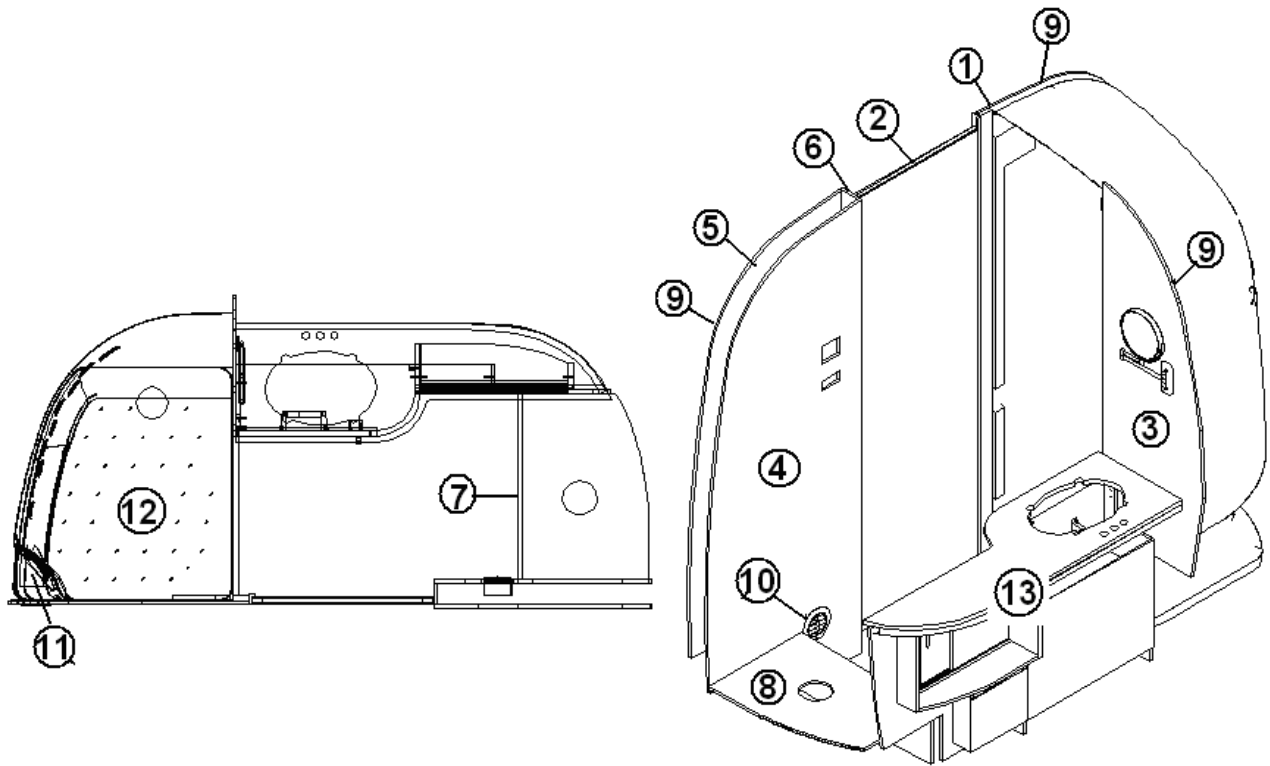

2013 FLYING CLOUD

FURNITURE, BATH

Bath Module, 23' Front Bed

1. 967325-09	Forward panel sub assembly
2. 967637-09	Door, bath w/Porthole
3. 111730-093	Panel, 20.92 x 78.08
4. 111730-094	Panel, 30.76 X 78.39
5. 111730-095	Panel, 30.76 X 78.39
6. 111730-096	Panel, 3.00 X 78.55
7. 111730-097	Panel, 21.50 X 7.75
8. 967455-09	Toilet Stand
9. 203138-04	Wall extrusion Oak
10. 601244-01	Register, round, brown
11. 111730-0913	Panel, 5.5 X 5.5
12. 203615	Shower
13. 967321-09	Lavatory assembly
801665-0014	Molding "L", door jam, Gold Alchemy