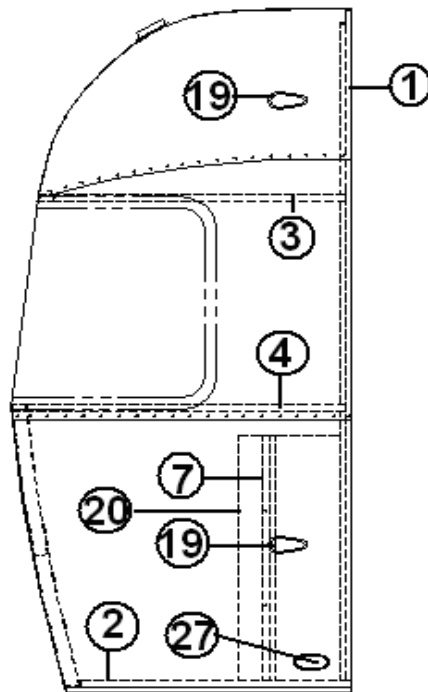

2013 FLYING CLOUD

EXTERIOR SHELL

FRONT END w/TRUNK, 30' BUNK

2013 FLYING CLOUD

EXTERIOR SHELL

Front End w/Trunk 30' BUNK

	921240-02	Front Shell 30' BUNK
1.	114993	End bow
2.	114676	Floor bow
3.	114678	Upper window bow
4.	114677	Lower window bow
5.	114505-01	Support, lower end, LH
6.	114505-01	Support, lower end, RH
7.	101315	Brace, vertical rear
8.	104408	Z-rib
9.	*371348-03	Window, front, w/silver handles
10.	114888	Segment, center left
11.	114889	Segment, center right
12.	114893	Segment #25
13.	114890	Segment #26
14.	114891	Segment #27
15.	114894	Segment #28
16.	114895	Segment #29
17.	101115	Alum. sheet, .060" x 41.00" x 51"
18.	115316	Aluminum angle, end shell insert
19.	512226	Light, clearance, amber LED
20.	114849-03	Aluminum sheet, Pewter, 26" x 8"
21.	386150	Logo, "Airstream"
22.	101315-01	Brace, rear vertical, LH
23.	101315-02	Brace, rear vertical, RH
24.	372089-101	Panoramic window, CS front
25.	372088-101	Panoramic window, RS front
26.	922288-02	Trunk door assembly w/round corners
27.	500096	Reflector, amber
	* 371346-02	Window 48.97" Flat Front (Used with optional Windows)
	* 100029	Trim, Wrap around window