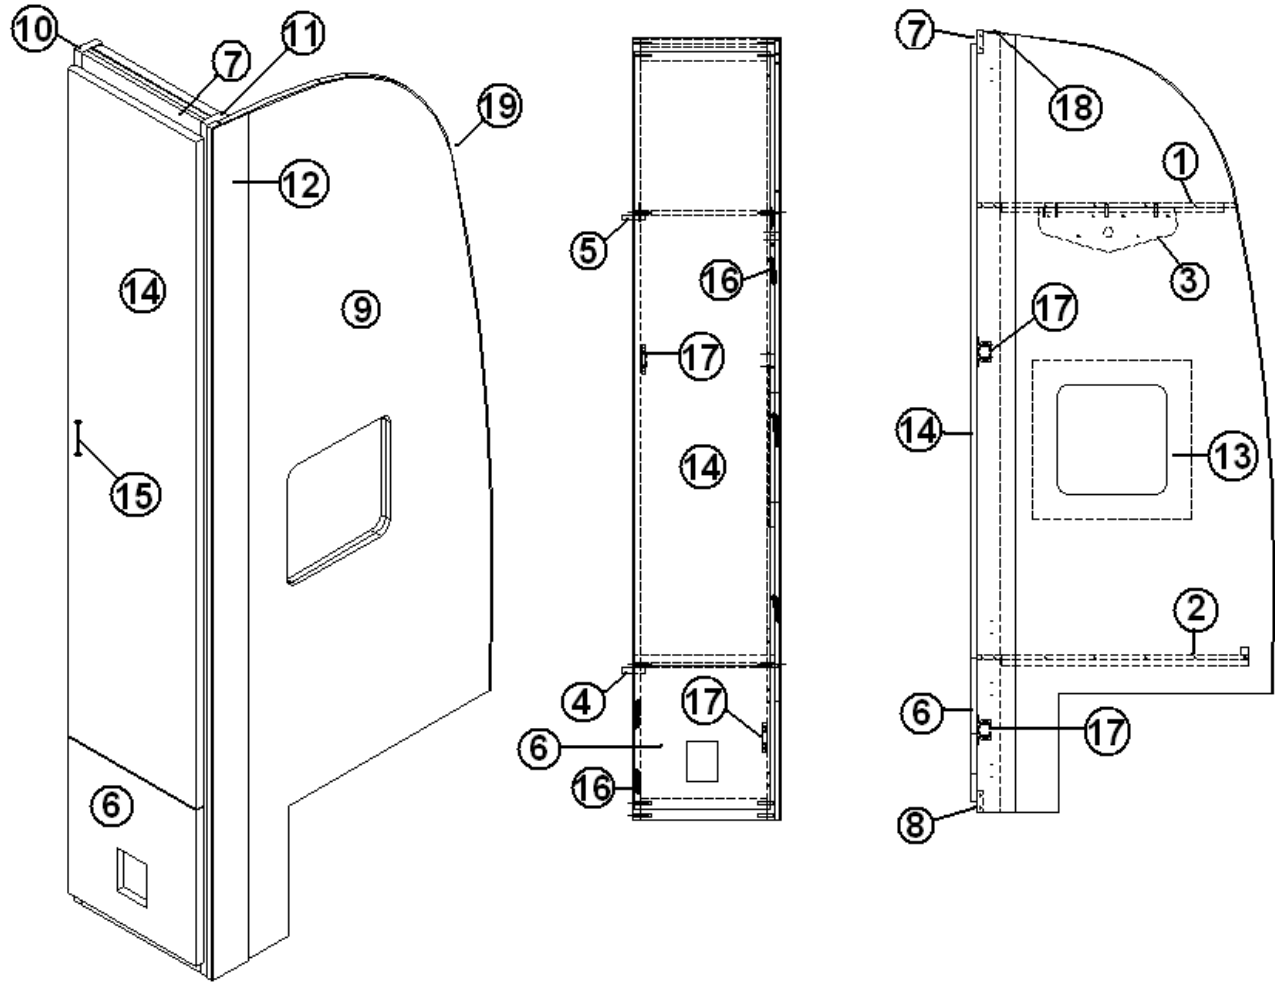

2013 FLYING CLOUD

FURNITURE, BATH

Wardrobe, 27', Forward

Part Numbers on the Next Page