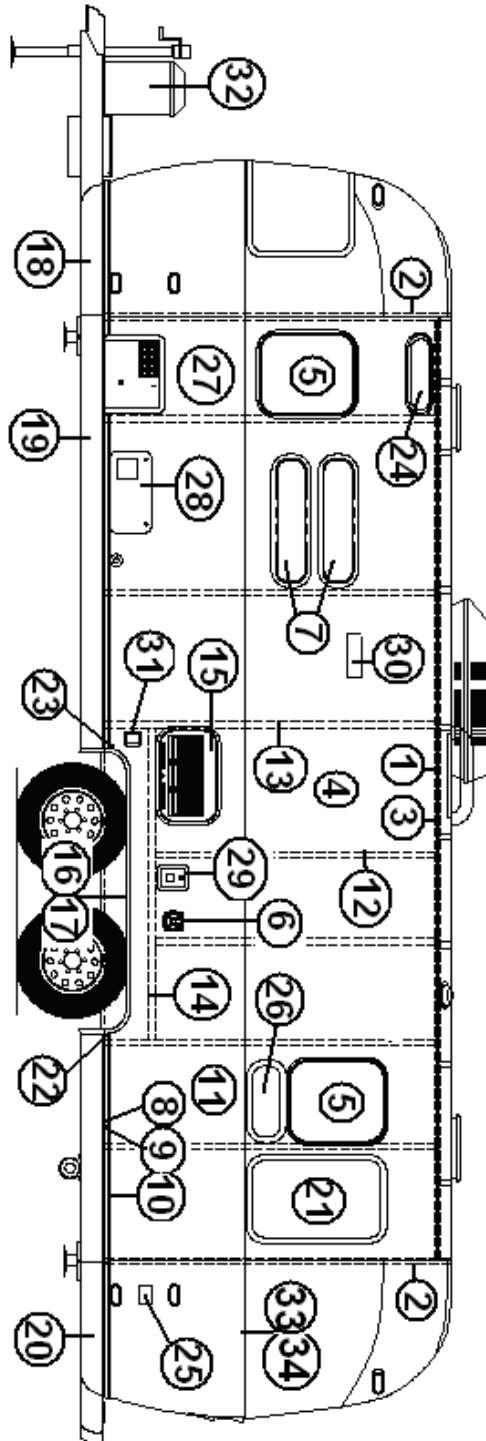

2013 FLYING CLOUD

EXTERIOR BODY

Wall, Roadside, 28' W

Part numbers are on the next page