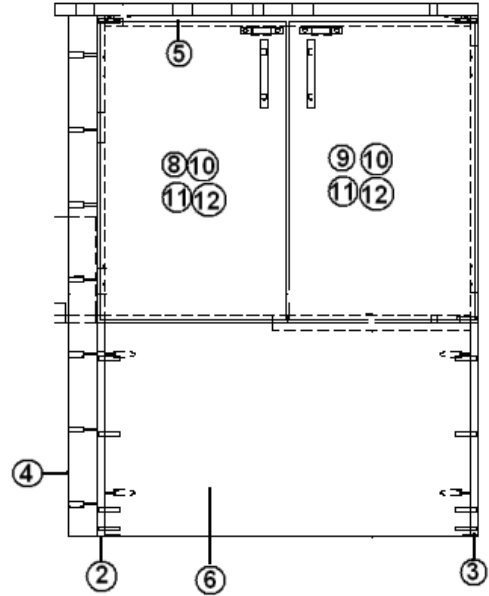

2013 FLYING CLOUD FURNITURE, GALLEY

Galley 20', Aft Base

Parts Listed On Next Page