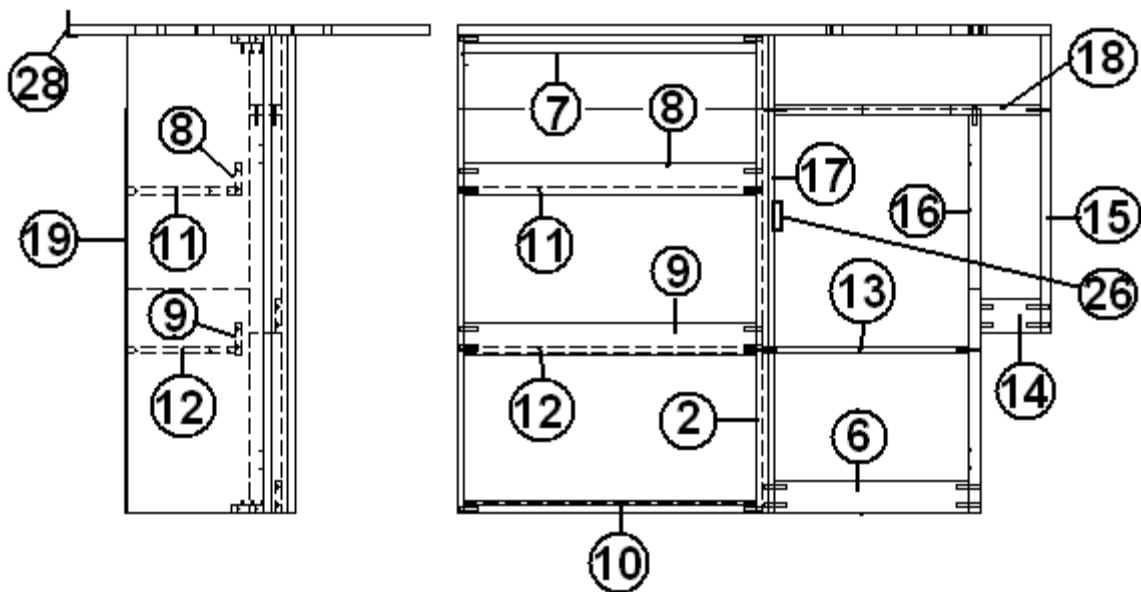

2013 FLYING CLOUD

FURNITURE, BATH

Lavatory Cabinet, 25' Front Bed

Part Numbers on the Next Page