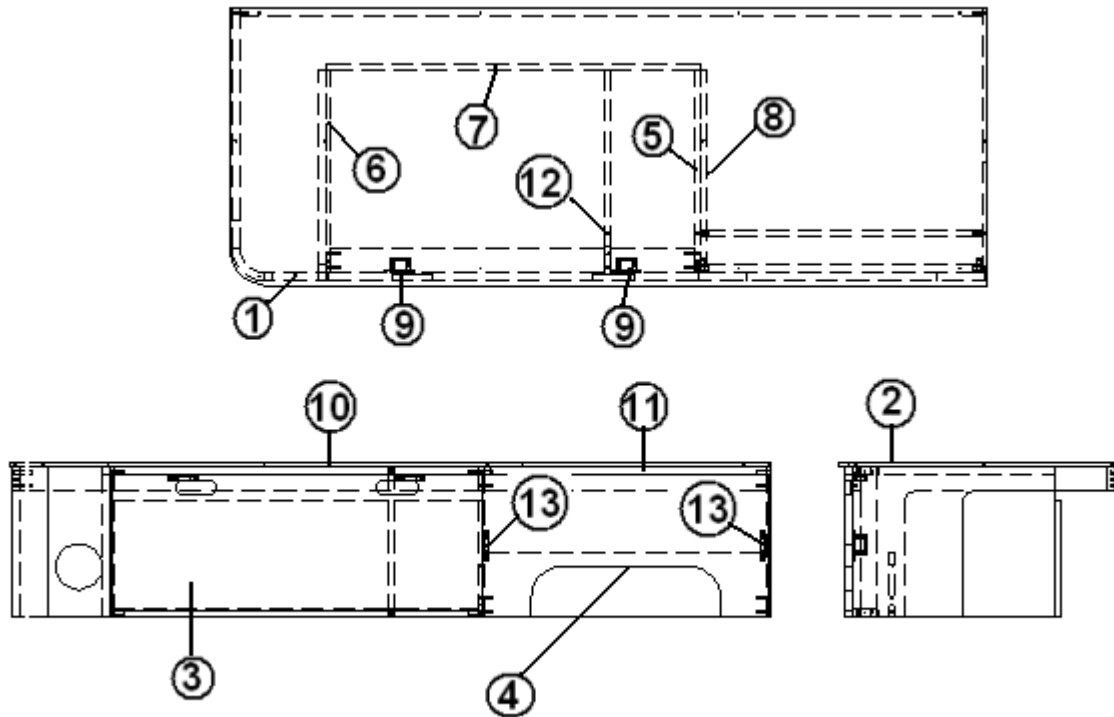

2013 FLYING CLOUD

FURNITURE, LOUNGE

Sofa Assy., 30' Bunk

Parts Listed On Next Page

2013 FLYING CLOUD

FURNITURE, LOUNGE

Sofa Assy., 30' Bunk

	967908	Sofa Assy.
1.	967913	Sub Assembly, Sofa Base
2.	967908-2	Panel, Sofa 72" x 26.25"
3.	967908-4	Panel, Sofa 35.13" x 13"
4.	967908-5	Panel, Sofa 27.1" x 13.5"
5.	967908-6	Panel, Sofa 14.13" x 19.25"
6.	967908-7	Panel, Sofa 14.13" x 19.25"
7.	967908-8	Panel, Sofa 11.00" x 35.5"
8.	967908-9	Panel, Sofa 14.13" x 25.00"
9.	381228-01	Catch, Grabber Door C3-803
10.	967908-20	Panel, Sofa 2.25" x 34.50"
11.	967908-21	Panel, Sofa 28.81" x 2.25"
12.	967908-22	Panel, Sofa 14.13" x 19.25"
13.	381228	Catch, Grabber Door C3-810
	381775	Drawer Pull, Flush Satin #UT-10
	381072	Hinge, 3" x 1 7/8" Open Gold
	320149	Screw, #10 x .75" FHP Zinc