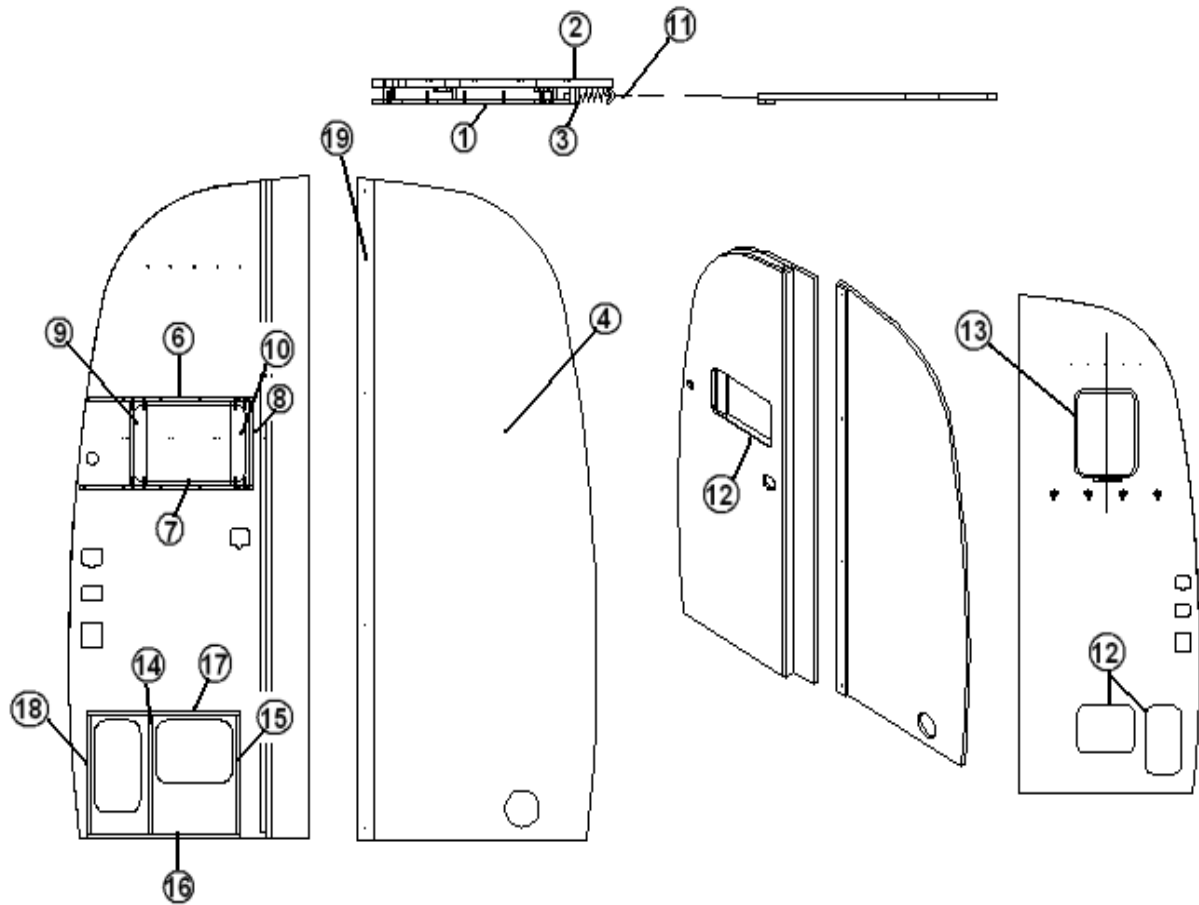

2013 FLYING CLOUD

FURNITURE, BEDROOM

Bedroom Wall Panels, 30' Bunk

Parts Listed on Next Page

2013 FLYING CLOUD

FURNITURE, BEDROOM

Bedroom Wall Panels, 30' Bunk

	112044	Bedroom Panels
1.	112044-1	Panel, 78.35 x 25.82
2.	112044-2	Panel, 78.84 x 28.34
3.	112044-3	Panel, 77.34 x 2.00
4.	112044-4	Panel, 78.84 x 31.34
6.	112044-6	Panel, 1.5 x 21.25
7.	112044-7	Panel, Bed 1.5 x 22.25
8.	112044-8	Panel, Bed 8.69 x 1.5
9.	112044-9	Panel, Bed 8.69 x 2.25
10.	112044-10	Panel 8.69 x 2.25
11.	702681-01	Foldette Door 36" x 73" Beige
12.	203445-02	T Molding 9/16" Yellow
13.	381945	Dry erase board 11" x 14"
13.	381834	Aluminum Coat Hooks
14.	112044-17	Panel 12.5 x 1.5
15.	112044-18	Panel 12.5 x 1.5
16.	112044-19	Panel Bed 12 x 1.5
17.	112044-20	Panel Bed 12. x 1.5
18.	112044-21	Panel Bed 14 x 1.5
19.	112044-22	Panel Bed 78.84 x 2.25