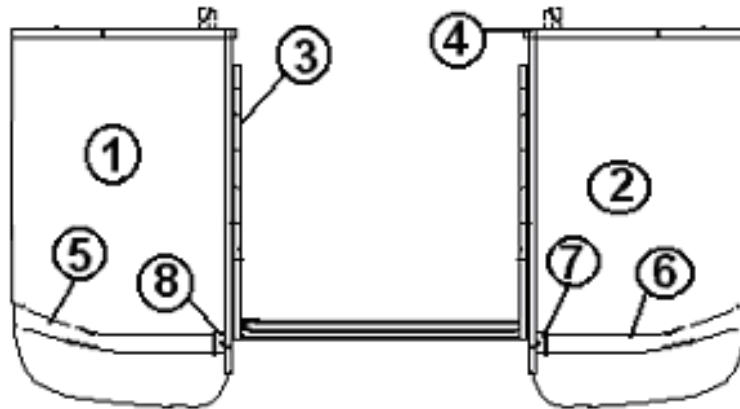

2013 FLYING CLOUD

EXTERIOR SHELL

Wrap Protector/Holdbacks

109325-100

Wrap Protector, Set, 20', 23', 25', 27', 28', 30'

109325-02

Wrap Protector, Set, 19', 25' FB CSA, 27' FB CSA, 30' CSA, 23' CSA

1. 966276

Wrap Protector, CS, 20', 23', 25', 27', 28', 30'

1. 685365-100

Wrap Protector, CS, 19'

2. 966277

Wrap Protector, RS, 20', 23', 25', 27', 28', 30'

2. 685366-100

Wrap Protector, RS, 19'

3. 381605-03

Hinge, stainless, wrap protector

4. 100742-01

Extrusion, mirror/wrap trim protector

5. 115546

Extrusion, rub rail

6. 201763-01

Insert, rub rail, chrome

7. 114465-01

Casting, closeout, rub rail RH

8. 114465-02

Casting, closeout, rub rail LH

114819-01

Wrap protector hold back, 1.62"

114819-02

Wrap protector hold back, 2.50"

114819-03

Wrap protector hold back, 5.00"

101401

Extrusion, door latch housing/stone

345417

Nut acorn, hex, locking SS 1/4-

345376

Nut hex HD 1/4-20 SS

345336-07

Cap screw hex HD 1/4-20 hex .75"

500096

REFLECTOR, AMBER