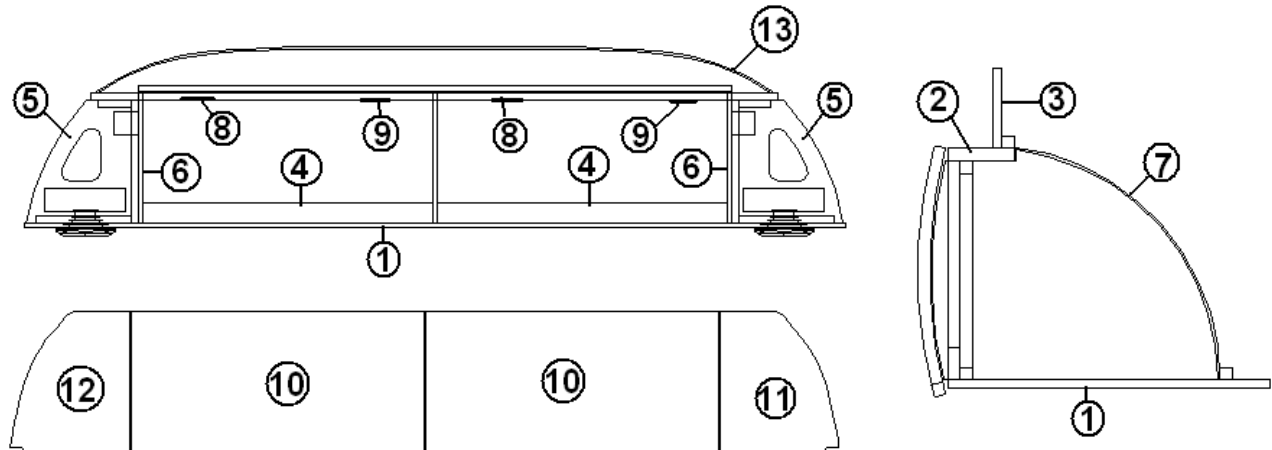

2013 FLYING CLOUD

FURNITURE, BEDROOM

End Liner Roof Locker, Front, 27' Twin & Queen "J" Front Bed, 25' FB, 25' TWIN, 28' TWIN, 30' TWIN

967284-09	Roof locker, end liner, w/o radio
1. 967278	Bottom, roof locker, 19.50 X 89.00
2. 967280	Top, roof locker, 4.00 X 75.00
3. 967281	Header, roof locker, 4.75 X 73.50
4. 967282	Stile, roof locker, 2.25 X 31.22
5. 967283	Support, roof locker, 12.00 X 13.25
6. 967277-01	Divider, RH roof locker, 17.33 X 13.93
7. 967284-099	Panel, end roof locker, 22.00 X 64.00
8. 381840-01	Hinge, overhead spring, LH
9. 381840-02	Hinge, overhead spring, RH
10. 801786-0214	Door, plyform, 15.25 X 31.63
11. 801786-0514	Door, plyform, 15.25 X 12.50, RH
12. 801786-0614	Door, plyform, 15.25 X 12.50, LH
13. 201673-01	Molding, Oak Cove.43" Oak
382070	Rubber Dots, Black
512562	Receptacle Gasket w/adhesive