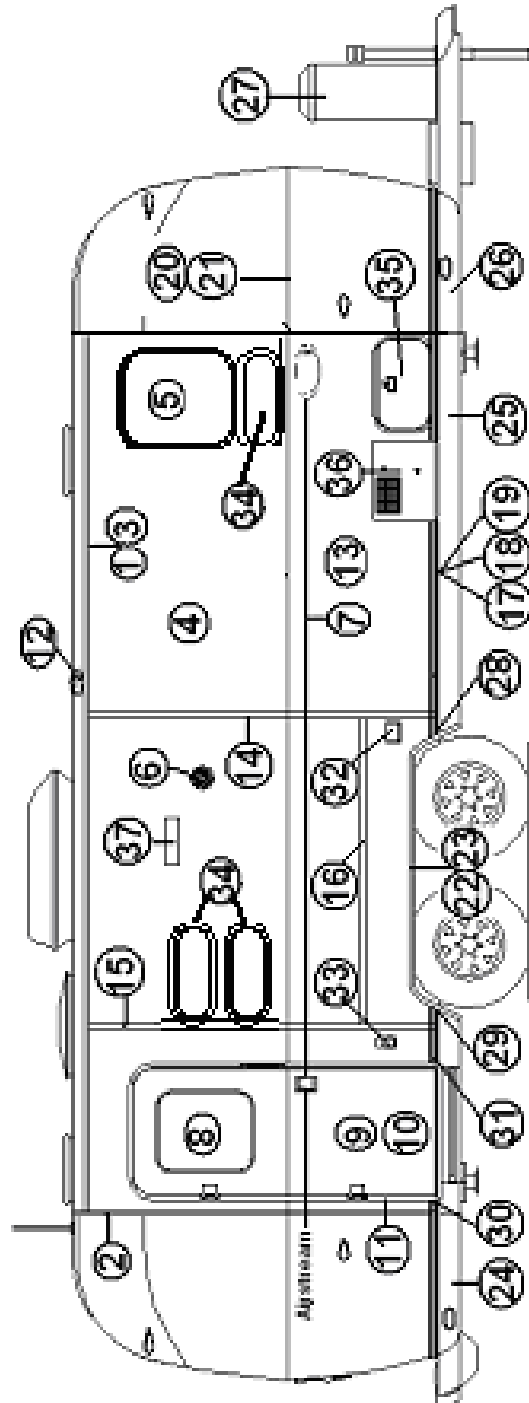

2013 FLYING CLOUD EXTERIOR SHELL

Wall, Curbside, 25' Front Bed

Part numbers are on the next page