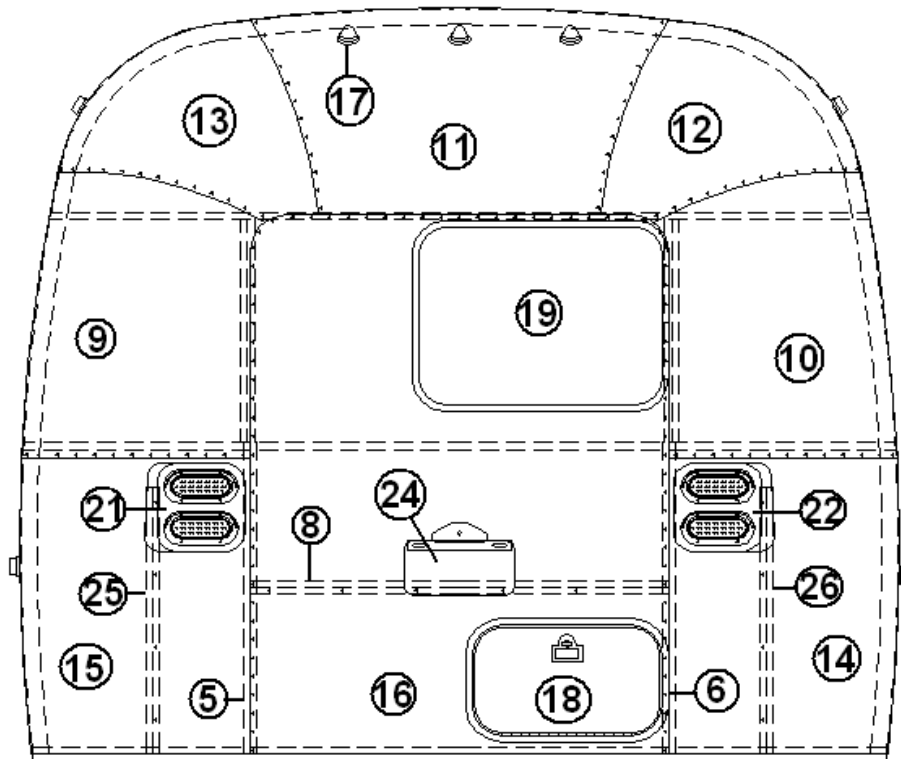

2013 FLYING CLOUD

EXTERIOR SHELL

AFT END, 19', 23'

Part Numbers are on the Next Page