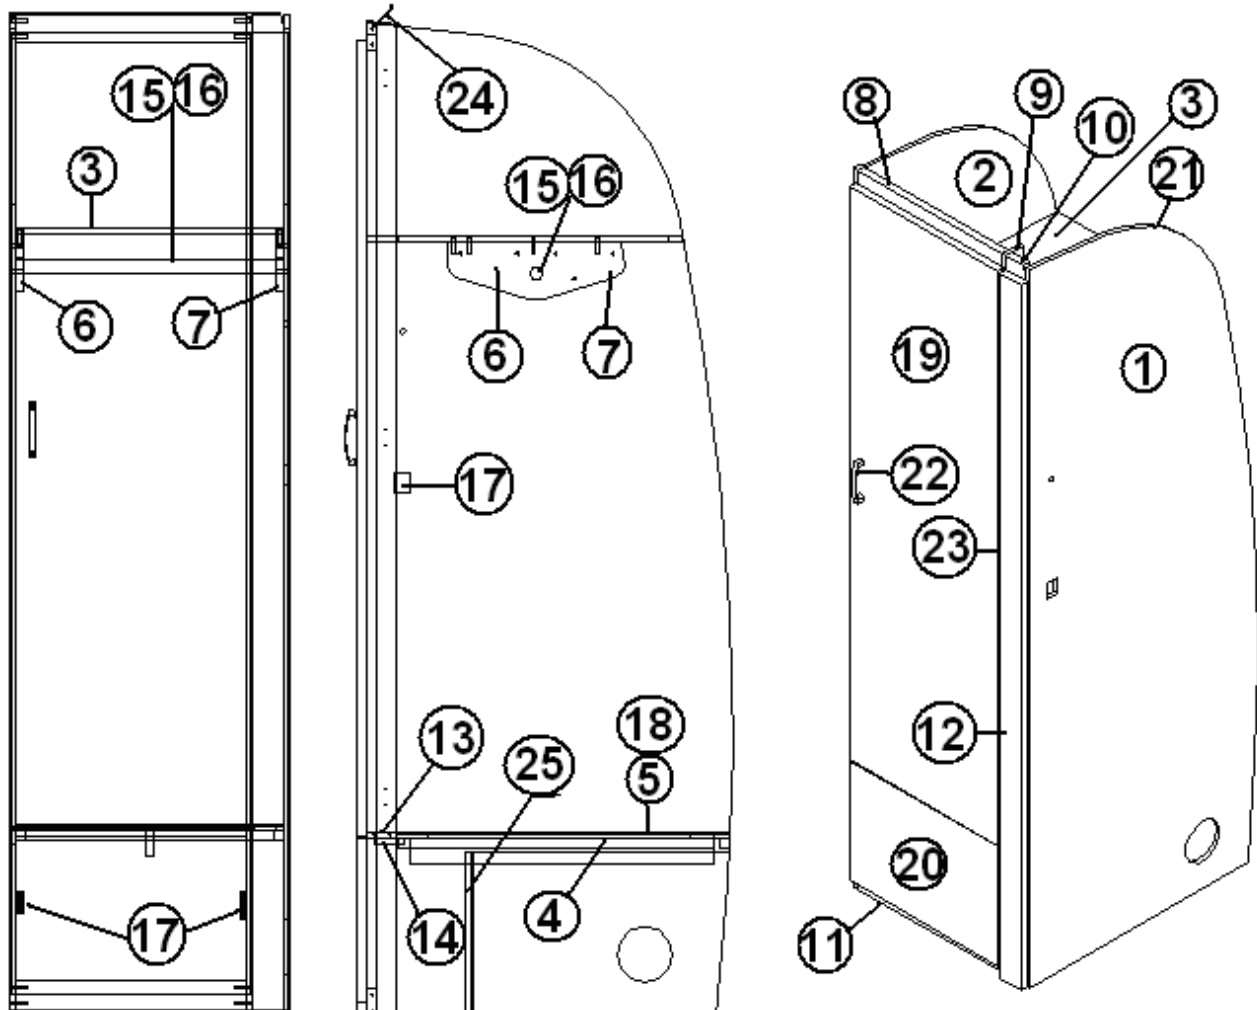

2013 FLYING CLOUD

FURNITURE, BEDROOM

Wardrobe, Roadside, 23' Front Bed

PART NUMBERS ARE ON THE NEXT PAGE