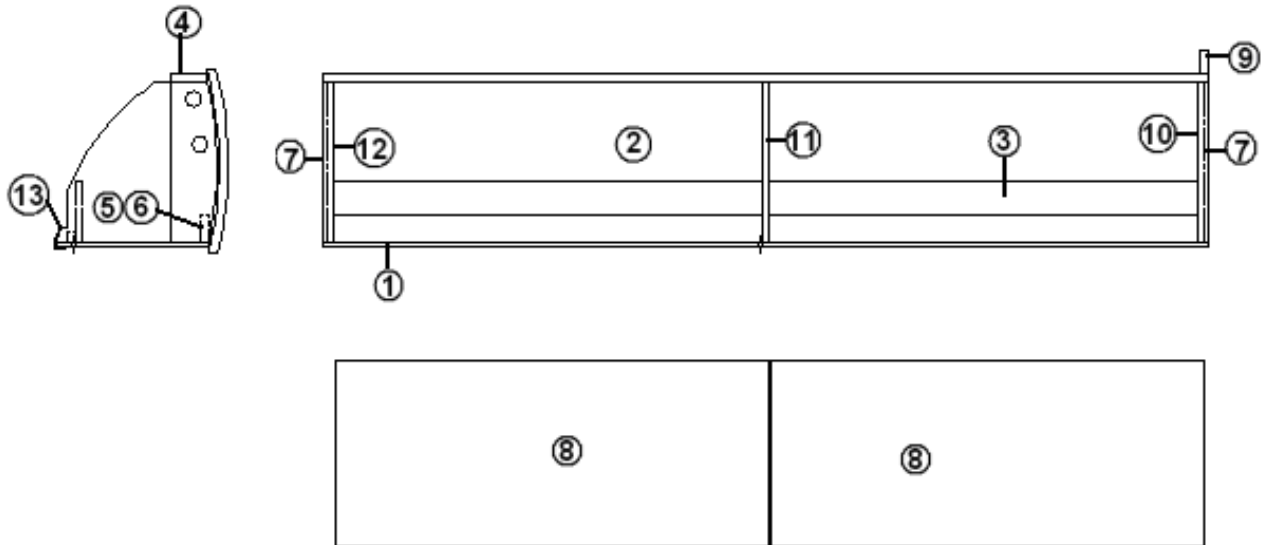

2013 FLYING CLOUD

FURNITURE, GALLEY

ROOFLOCKER ASSY., DINETTE, 30'

967539-09	ROOFLOCKER ASSY - DINETTE 30'
1. 967539-091	PANEL-DIN R/L 12.5X72.25
2. 967539-092	PANEL-DIN R/L 5X35.16
3. 967539-093	PANEL-DIN R/L 5X35.16
4. 967539-094	PANEL-DIN R/L 3X72.25
5. 967539-095	PANEL-DIN R/L 2.25X35.16
6. 967539-096	PANEL-DIN R/L 2.25X35.16
7. 800507-02	LAUAN,1/4"X 4'X 8'
8. 801786-0114	DOOR PLYFORM 35.5X15.25 ALCHEM
9. 967275-02	CAP ASSY-END 14.76X17.07 FC
10. 967274-01	DIVIDER-RH GAL.R/L 12.53X13 FC
11. 967274-03	DIVIDER-LH GAL R/L 12.53X13 FC
12. 967274-02	DIVIDER-LH GAL R/L 12.53X13 FC
13. 115085-01	ALUM ANGLE - ROOFLOCKER 71.875
381840-01	HINGE-OVERHEAD SPRING LH #372.
381840-02	HINGE-OVERHEAD SPRING RH #372.
382070	RUBBER DOTS, BLACK
512562	Receptacle Gasket w/adhesive