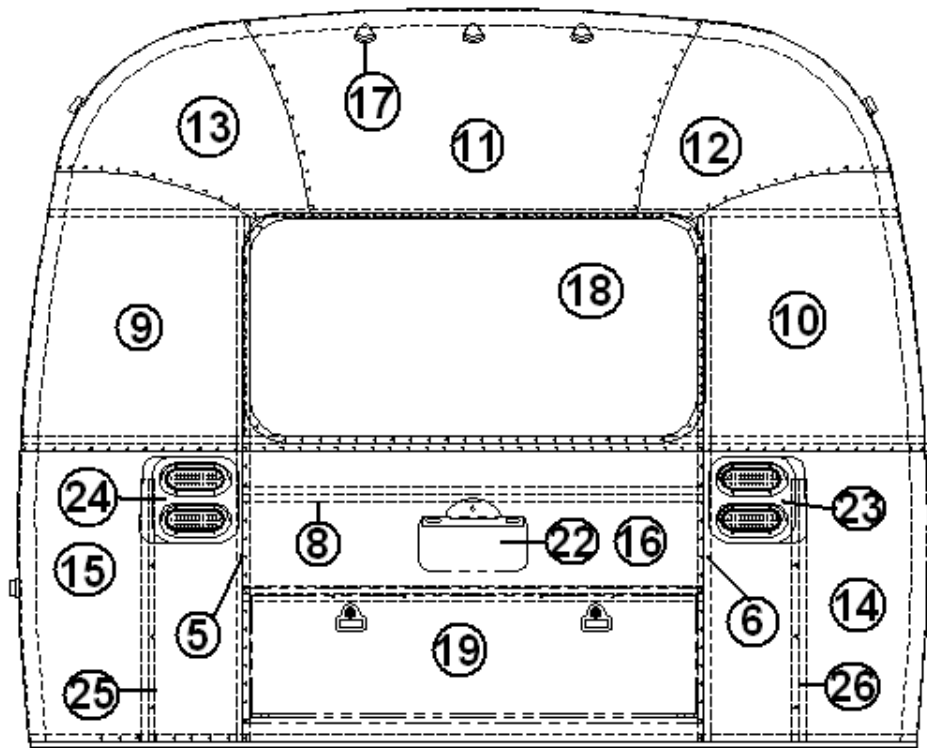

2013 FLYING CLOUD

EXTERIOR SHELL

AFT END, 28', 30'

Part Numbers are on the Next Page

2013 FLYING CLOUD

EXTERIOR SHELL

AFT END, 28', 30'

	922677	Aft End Assembly
1.	114993	End bow
2.	114676	Floor bow
3.	114678	Upper window bow
4.	114677	Lower window bow
5.	114505-01	Support, lower end, LH
6.	114505-02	Support, lower end, RH
7.	101315-01	Brace, vertical rear
8.	104408	Z-rib
9.	114888	Segment, center left
10.	114889	Segment, center right
11.	114893	Segment #25
12.	114890	Segment #26
13.	114891	Segment #27
14.	114894	Segment #28
15.	114895	Segment #29
16.	114880-307	Alum. Sheet, .060 x 19.0" x 51.0"
17.	512227	Light, clearance, red LED
18.	371348-02	Window, Rear w/ red handles
19.	921159	Trunk door assembly
20.	114849-03	Alum. Sheet, 040 x 12.0" x 29.0"
21.	500095	Red reflector, rectangular
22.	512455	License plate holder, black, LED
23.	952929-02	CS tail light assembly
24.	952929-01	RS tail light assembly
25.	101315-01	Brace, vertical, rear, LH
26.	101315-02	Brace, vertical, rear, RH
	510446	Reflector, stick on, red