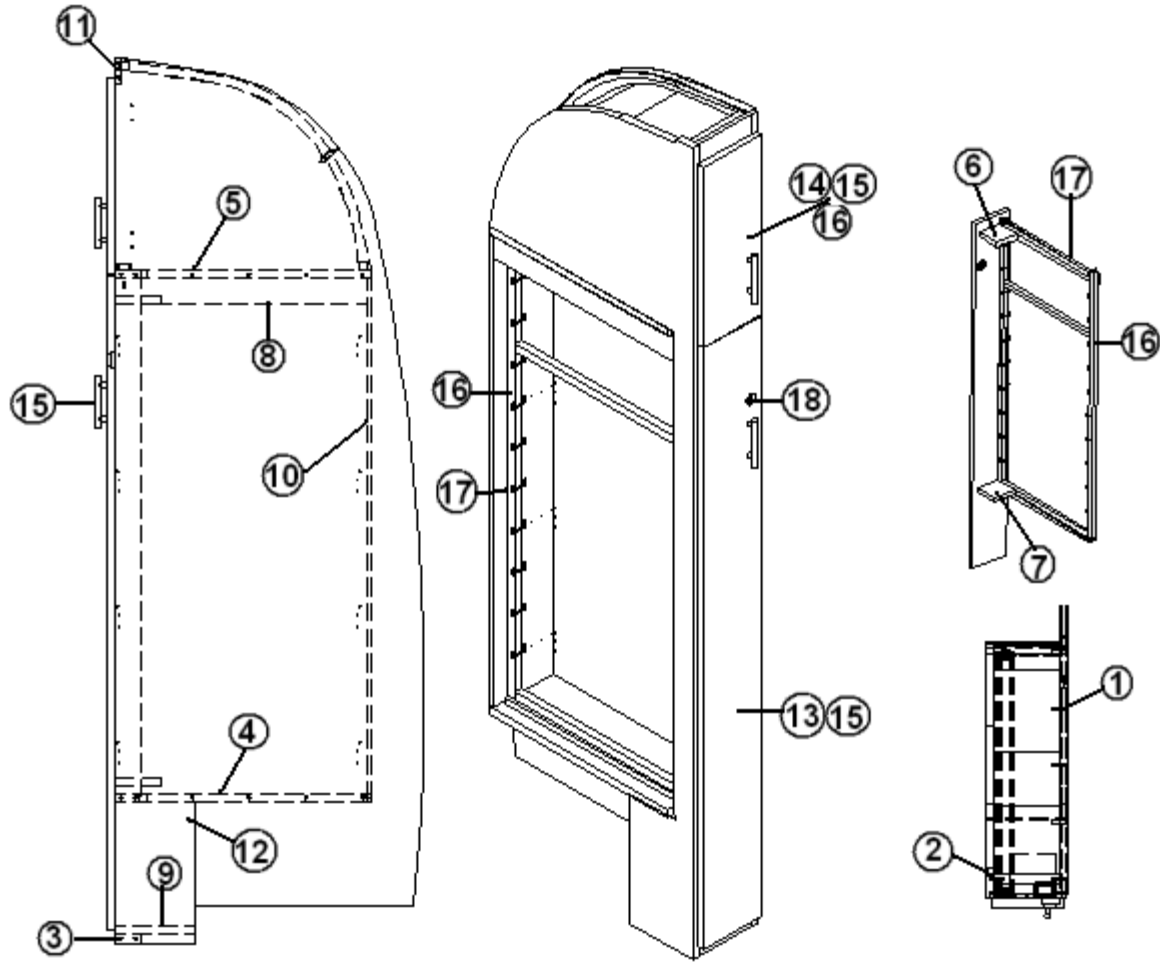

2013 FLYING CLOUD FURNITURE, GALLEY

Pantry Assembly, 25'

Parts Listed On Next Page

2013 FLYING CLOUD

FURNITURE, GALLEY

Pantry Assembly, 25'

- 967726-09 PANTRY ASSY.
- 1. 967726-091 PANEL-PANTRY 27.25X78.39
- 2. 967726-2 PANEL-PANTRY 22.63X78.43
- 3. 967726-3 PANEL-PANTRY 2.25X5.88
- 4. 967726-4 PANEL-PANTRY 6.63X22.75
- 5. 967726-5 PANEL-PANTRY 6.63X22.63
- 6. 967726-6 PANEL-PANTRY 4X4
- 7. 967726-7 PANEL-PANTRY 4X4
- 8. 967726-8 PANEL-PANTRY 2.25X20
- 9. 967726-9 PANEL-PANTRY 7X5.88
- 10. 967726-10 PANEL-PANTRY 6.63X45.63
- 11. 967726-0911 PANEL-PANTRY 2.25X5.88
- 12. 967726-0912 PANEL-PANTRY 6.63X12.5
- 13. 967726-0913 DOOR-PANTRY 6.5X58
- 14. 967726-0914 DOOR-PANTRY 6.5X17.25
- 15. 382044 HANDLE-BRUSHED NICKEL
- 16. 381228-01 CATCH GRABBER DOOR C3-803
- 17. 381551-01 PANTRY RACK 1.5"W X 45"H WHITE
- 18. 381408 LOCK, PUSH, BUTTON STYLE, BLACK
- 203138-04 EXTRUSION - PLASTIC 1/2" OAK W
- 381607 HINGE ASSY-GRASS EURO-SAFARI
- 381551-02 WIRE BASKET 4" WIDE WHITE