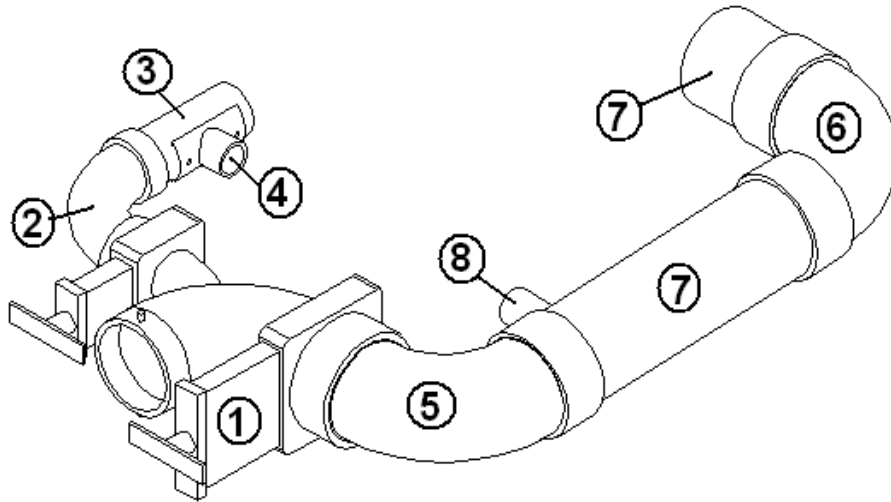

2013 FLYING CLOUD

PLUMBING, DRAIN

Drain Valves/Tanks, 28' W

1. 601482	Dump valve, rotating assembly
2. 600431	Elbow, 90, 1 1/2"
3. 601160-02	Pipe, ABS DVW, 1 1/2"
4. 601845	Adaptor-1.5", pipe, Catcon
5. 600820	3" single socket, 90 degree
6. 600183	Ell, long sweep ABS 3"
7. 601160-04	Pipe, ABS DVW, 3"
8. 601846	Adaptor, 3" pipe, Catcon
0360494	Boot, rubber
601889-03	Tank-black 35 gallon
601890-02	Tank-gray, 37 gallon
601895	Pan, black/gray tank
200954	Slope pad, holding tanks
200152	Styrofoam 1/2 X 6 X 42"
454178-01	Strap, black/gray tank 52.25"
454178-02	Strap, black/gray tank 5.25" H
454178-05	Strap, black/gray tank 4.25"
600065	Flange, Floor Threaded