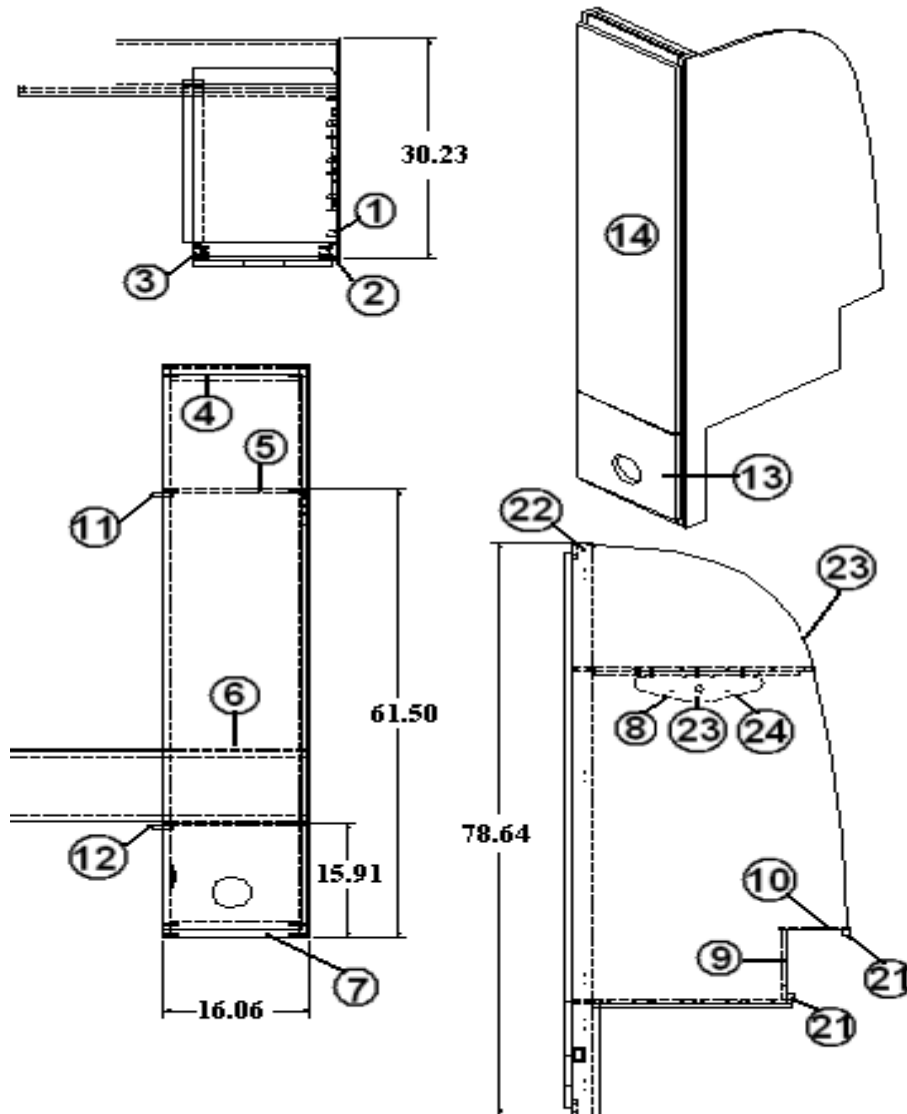

2013 FLYING CLOUD

FURNITURE, BATH

WARDROBE ASSEMBLY - REAR 30'

PARTS LISTED ON NEXT PAGE