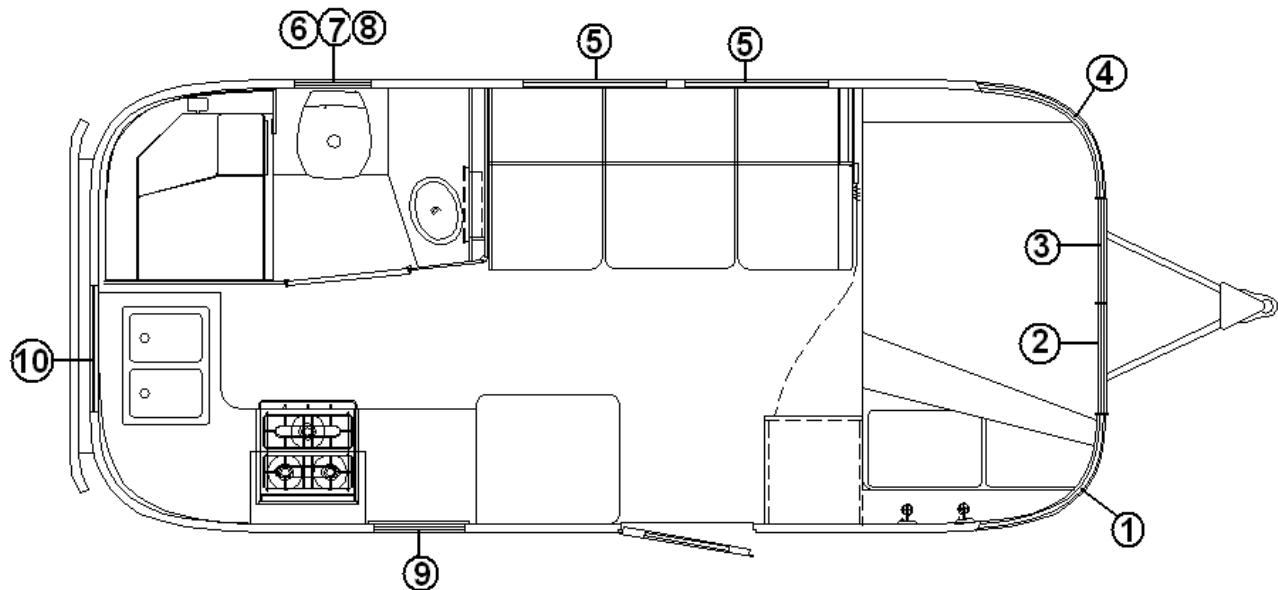

2013 FLYING CLOUD

DRAPES/BLINDS/VALANCES

Drapes/Blinds 20'

1. 998144-09 Drape, CS side panel, 37" X 25.5"
2. 998144-10 Drape, CS front panel, 23" X 25.5"
3. 998144-12 Drape, RS front panel, 23" X 25.5"
4. 998144-11 Drape, RS side panel, 37" X 25.5"
5. 703191-11 Blind, mini-metal, 29.5W" X 29L"
6. 381898 Spacer, nylon .166ID X .24OD X .25L
7. 703191-10 Blind, mini metal, 17.5" X 33"
8. 801803-02 Top, valance 20"
9. 703191-04 Blind brushed aluminum, 21" x 23" Long
10. 703191-15 Blind, brushed aluminum, 24.75" X 21"L