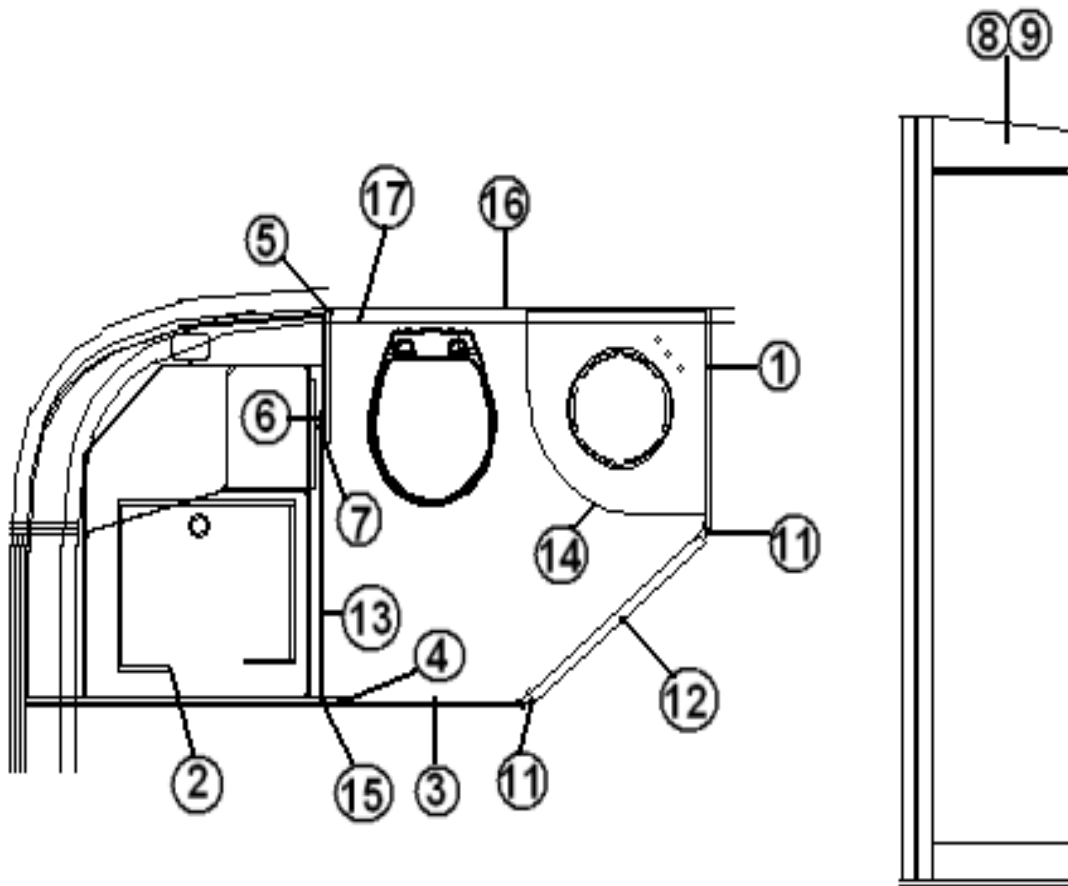

2013 FLYING CLOUD

FURNITURE, BATH

BATH MODULE, 30' BUNK

2013 FLYING CLOUD

FURNITURE, BATH

BATH MODULE, 30' BUNK

	112045	Bath Module Installation
1.	112045-1	Panel 23 x 77.81
2.	112045-2	Panel 36.14 x 79.50
3.	112045-3	Panel 23 x 79.50
4.	112045-4	Panel 3.00 x 79.50
5.	112045-5	Panel 14.00 x 75.82
6.	112045-6	Panel 3.00 x 61.00
7.	112045-7	Panel 3.00 x 7.75
8.	112045-8	Panel 26.13 x 4.75
9.	112045-9	Panel 26.13 x 4.75
10.	112045-10	Panel 9.5 x 30
11.	801394-0014	Corner Trim, 45D 2" Radius Alchemy
12.	966939-09	Bath Door Assembly 25.50 x 72.00
13.	382143	Gasket, P w/H2 Adhesive White
14.	967928	Lavy Cabinet Assy.
15.	203440	T molding Black Embossed .8125
16.	115572-01	Closeout, Fwd. Toilet
17.	115572-02	Closeout, Aft Toilet
	382063	Retractable Clothes Line
	371423-03	Mirror Wall Mount Nickel
	702937-06	Shower Door, Roll Away