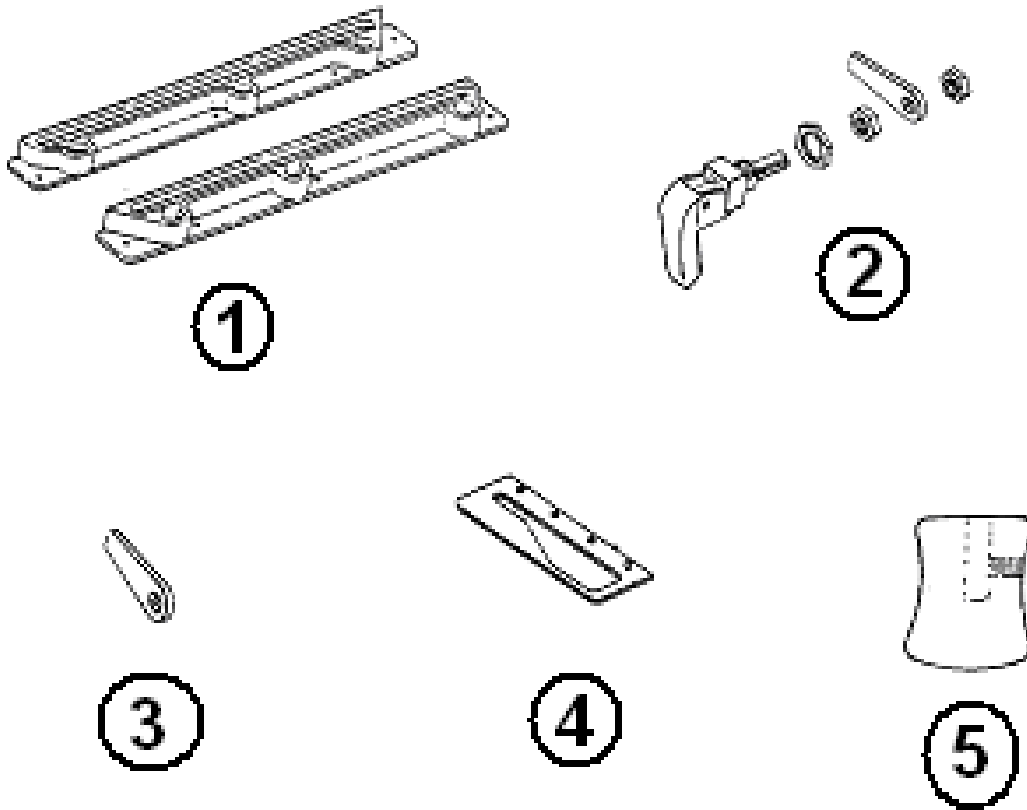

2013 FLYING CLOUD HARDWARE

Window, Opening

1. 0802-0001	Window guide, RH
1. 0802-0002	Window guide, LH
2. 010020	Lower window latch, chrome
2. 195467-05	Lower window latch, w/red handle
3. 685123	Pawl, window latch, straight
4. 685124	Striker plate, window latch
5. 380230-03	Knob window arm, silver
5. 380230-04	Knob, window arm, red