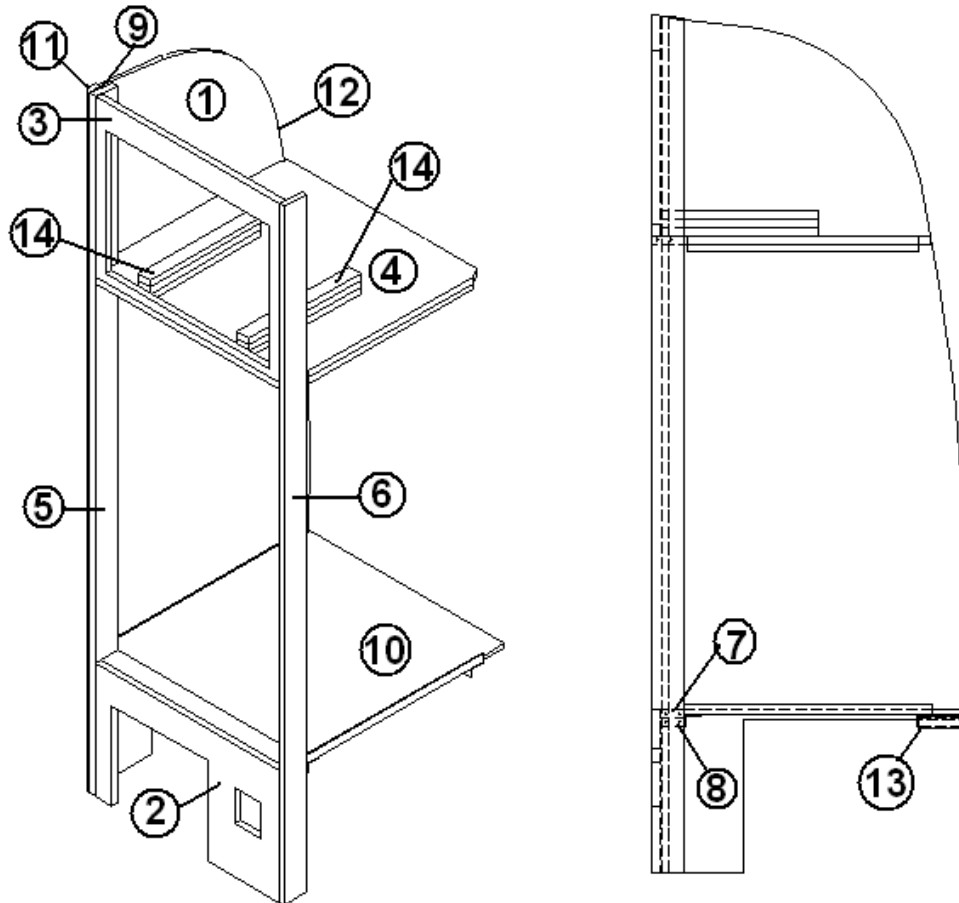

2013 FLYING CLOUD

FURNITURE, GALLEY

Refrigerator/Microwave Cabinet, 23' Front Bed

967309-09	Refer/Convection Microwave Cabinet
1. 967309-091	Panel, 27.22 X 78.10
2. 967309-092	Panel, 23.94 X 14.88
3. 967309-093	Panel, 23.94 X 20.16
4. 967309-094	Panel, 25.56 X 25.50
5. 967309-095	Panel, 3.00 X 78.39
6. 967309-096	Panel, 3.00 X 78.39
7. 967309-097	Panel, 2.25 X 23.94
8. 967309-098	Panel, 2.25 X 23.94
9. 967309-099	Panel, 2.125 X 78.32
10. 967309-0910	Panel, 25.25 X 25.75
11. 801706-0014	Corner trim 90 degree 1" radius
12. 203138-04	Extrusion, plastic 1/2"
13. 967176	Refrigerator stand assembly
14. 967309-0917	Panel, 1.50 X 14.50