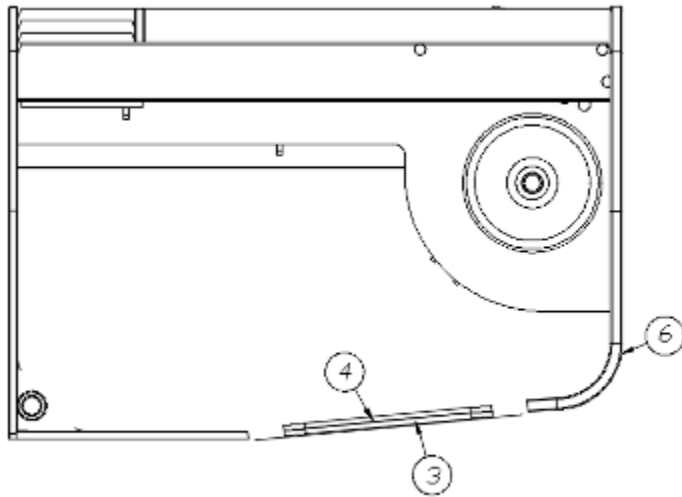

2013 FLYING CLOUD

FURNITURE, BATH

BATH MODULE, 25'

111950-09

Bath Module

1.	111950-091	Panel, 9.13 x 78.26
2.	111950-092	Panel, 39.58 x 79.32
3.	111950-093	Panel, 4.01 x 26
4.	111950-094	Panel, 4.01 x 26
5.	111950-095	Panel, 21.25 x 79.32
6.	967896-09	Sub assembly, Radius bath panel
7.	967526-09	Shelf, Upper lavy
	968405-01	Bath door, 25 x 72
	967521-09	Cabinet, Lavy
	967525-09	Cabinet, Upper lavy
	967527-09	Shower compartment
	967719-09	Closeout, Wheel well
	203464-01	Wall extrusion, .75", Oak
	203138-04	Wall extrusion, .5", Oak
	801665-0014	L-molding, Gold Alchemy