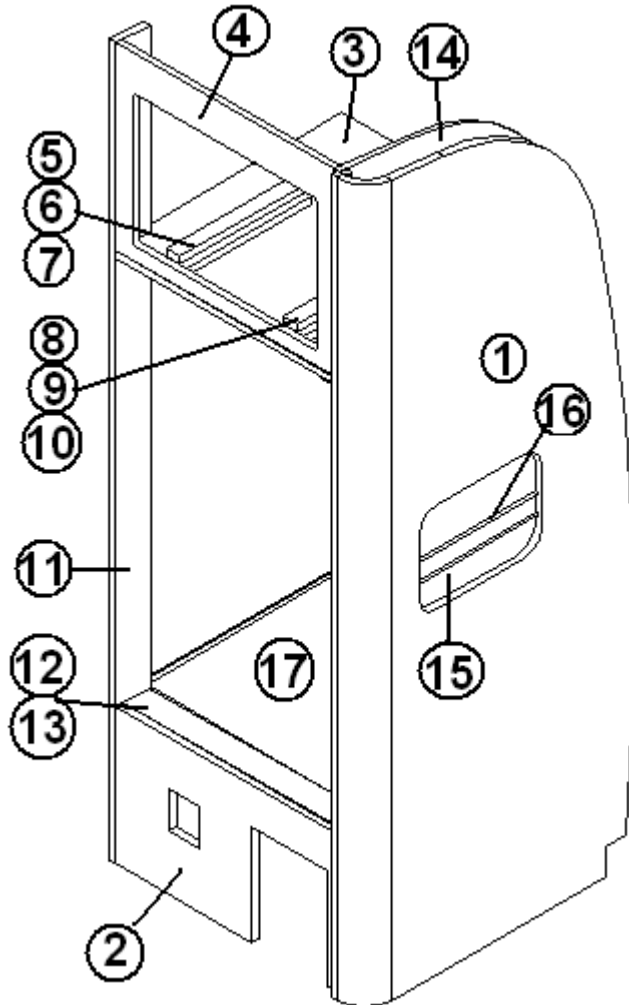

2013 FLYING CLOUD

FURNITURE, GALLEY

Refrigerator/Convection Microwave Cabinet, 23'

Part numbers are on the next page.