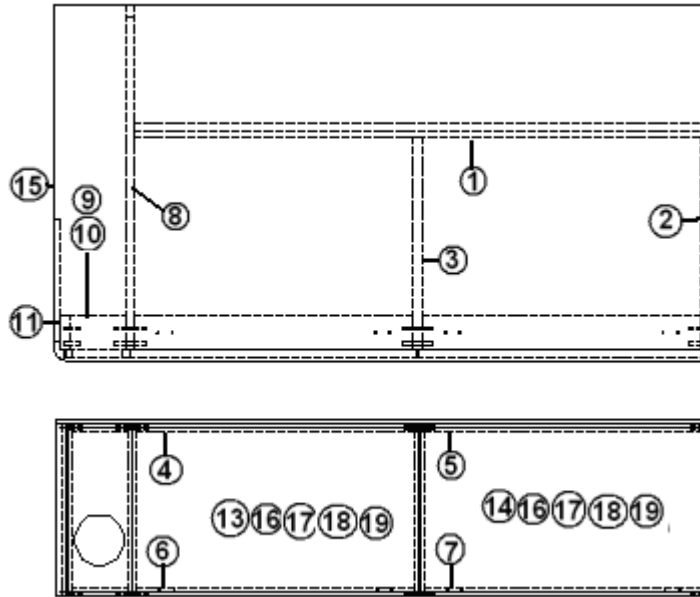

2013 FLYING CLOUD

FURNITURE, BEDROOM

BED ASSEMBLY, CURBSIDE REAR - 25' TWIN

966913-09	BED ASSY., CURBSIDE REAR
1. 966913-091	PANEL-CS BED 50.25X15.13
2. 966913-092	PANEL-CS BED 18.5X15.13
3. 966913-093	PANEL-CS BED 18.5X15.13
4. 966913-094	PANEL-CS BED 3X24.38
5. 966913-095	PANEL-CS BED 3X24.38
6. 966913-096	PANEL-CS BED 3X24.38
7. 966913-097	PANEL-CS BED 3X24.38
8. 966913-098	PANEL-CS BED 30X15.13
9. 966913-099	PANEL-CS BED 3X4.94
10. 966913-099	PANEL-CS BED 3X4.94
11. 966913-099	PANEL-CS BED 3X15.13
12. 966913-0912	PANEL-CS BED 5.56X14.25
13. 966913-0913	DOOR-CS BED 25X14.25
14. 966913-0914	DOOR-CS BED 25X14.25
15. 966913-0915	PANEL-CS BED 10.5X15.13
16. 381607	HINGE ASSY-GRASS EURO
17. 382044	HANDLE-BRUSHED NICKEL
18. 381228-01	CATCH GRABBER DOOR C3-803
19. 201051	DRAWER 10 X 22
801393-02	CORNER TRIM-90D 1"RAD 84"