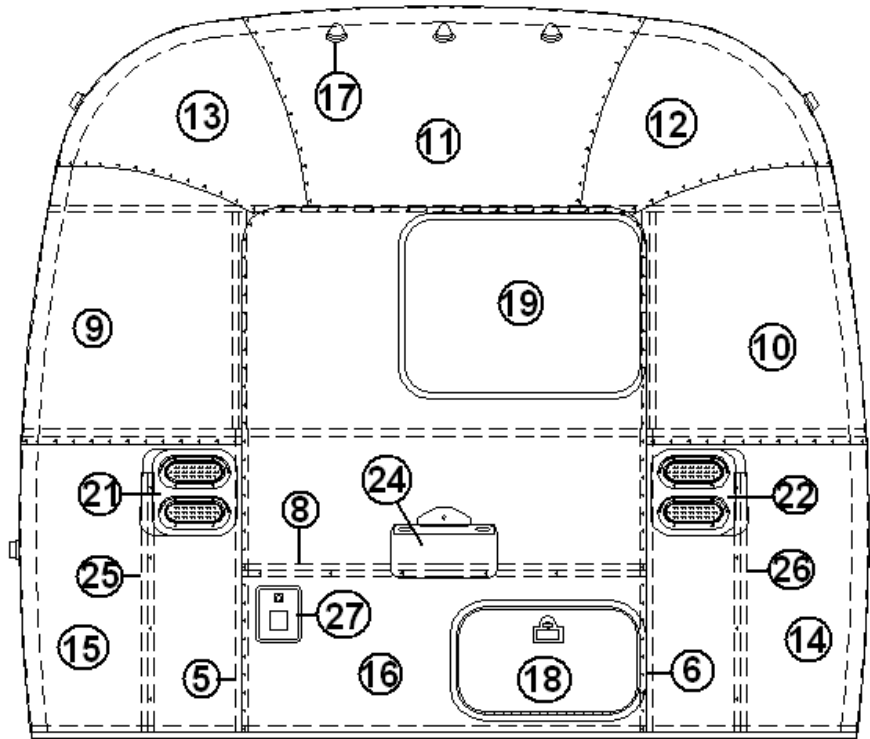

2013 FLYING CLOUD EXTERIOR SHELL

AFT END, 20'

Part Numbers are on the Next Page

2013 FLYING CLOUD

EXTERIOR SHELL

AFT END, 20'

	964513-09	Aft shell
1.	114994	End bow
2.	104463	Floor bow
3.	115480	Upper window bow
4.	104343	Lower window bow
5.	114505-01	Support, lower end, LH
6.	114505-02	Support, lower end, RH
7.	101315	Brace, vertical rear
8.	104408	Z-rib
9.	114888	Segment, center left
10.	114889	Segment, center right
11.	114892	Segment #25
12.	114890	Segment #26
13.	114891	Segment #27
14.	114894	Segment #28
15.	114895	Segment #29
16.	114880-201	Alum. Sheet, cut down to .040 x 19.0" x 51.0"
17.	512227	Light, clearance, red LED
18.	100679-01	Door assembly, side access
19.	372229	Window-21" X 28", egress, rear end
20.	114849-03	Aluminum sheet, gray
21.	952929-01	RS tail light assembly
22.	952929-02	CS tail light assembly
23.	500095	Red reflector, rectangular
24.	512455	License Plate Holder, black, LED
25.	101315-01	Support, lower end shell, LH
26.	101315-02	Support, lower end shell, RH
27.	601194	Water fill, w/ lock, gray w/ label
	510446	Reflector, stick on, red