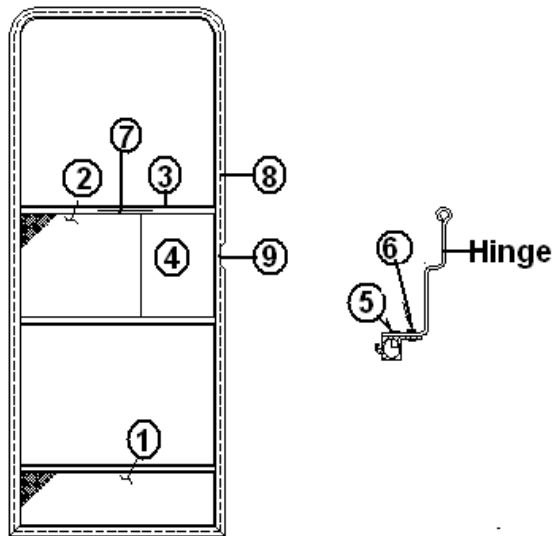

2013 FLYING CLOUD

DOORS/WINDOWS/AWNING

Screen Door

114654 114654-01 1. 114648-01 2. 114561-01 3. 104784-78 4. 203287-02 5. 330126-03 6. 325122 7. 380004 8. 365013-01 9. 683946 32226W 115171-01 115171-02 380079 200518 701624 701625 381454 386068 381531-01 381531-02	- Screen door assembly, LH hinge - Screen door assembly, RH hinge - Kick panel screen door - Panel, slider, screen door - Extr. screen door stiffener #VH-9 - Close out, plastic, screen door - Rivet, pop SSD44SSBS - Rivet, hard, 5/32 - Handle w/ 8/32 X 1 screw - Gasket, screen door, foam tape - Bug seal, edge of screen door close out - Guard, screen door - Screen door guard top - Screen door guard bottom - Screen, gray - Spline, gray, screen insert - Velcro loop 5/8" wide - Velcro hook, 5/8" wide - Screen door hold back latch, Bullet - Medallion, 3" logo, AIRSTREAM - Hinge, screen door, upper - Hinge, screen door, lower