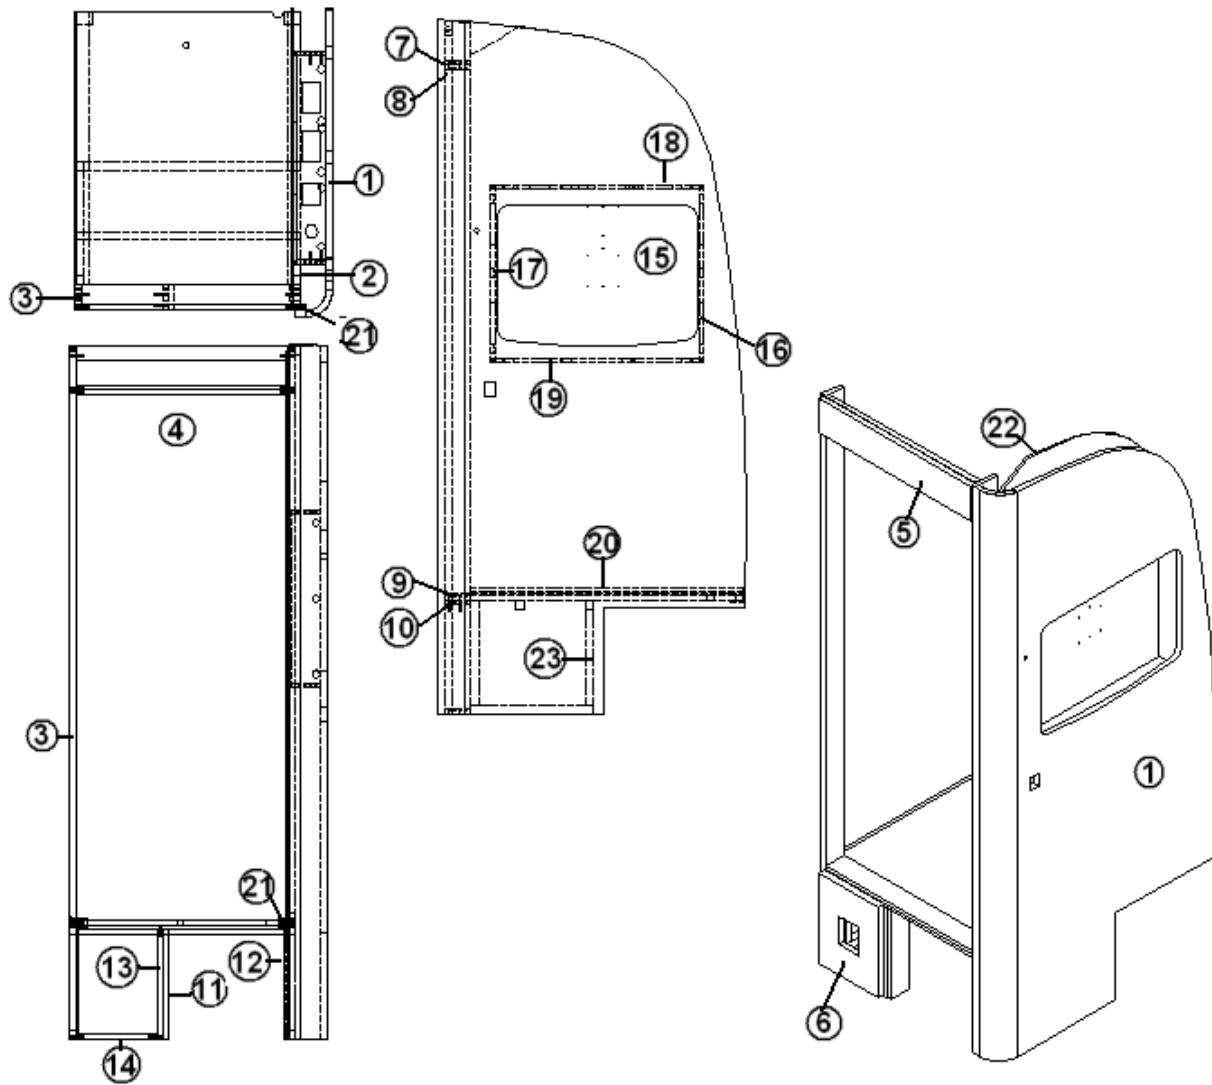

2013 FLYING CLOUD

FURNITURE, GALLEY

REFRIGERATOR CABINET ASSEMBLY - 30'

PARTS LISTED ON NEXT PAGE