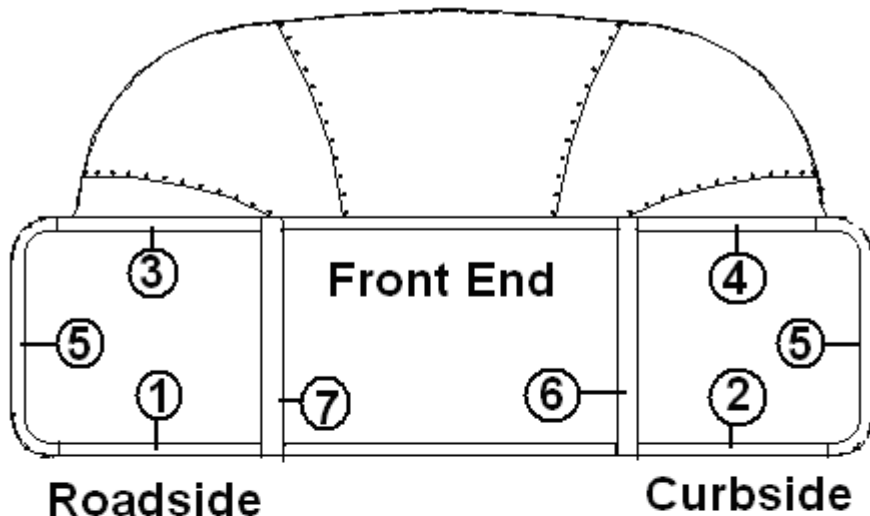

2013 FLYING CLOUD

DOORS/WINDOWS/AWNING

Panoramic Window Trim

1. 201579-02 Trim ring, lower, gray
2. 201580-02 Trim ring, lower gray
3. 201581-05 Trim ring, upper gray
4. 201581-06 Trim ring, upper gray
5. 201578-02 End cap, trim ring, gray
6. 110900-03 Trim, formed, alum. RH
7. 110900-04 Trim, formed, alum. LH
- 203225-01 Trim Lok Gray .75"