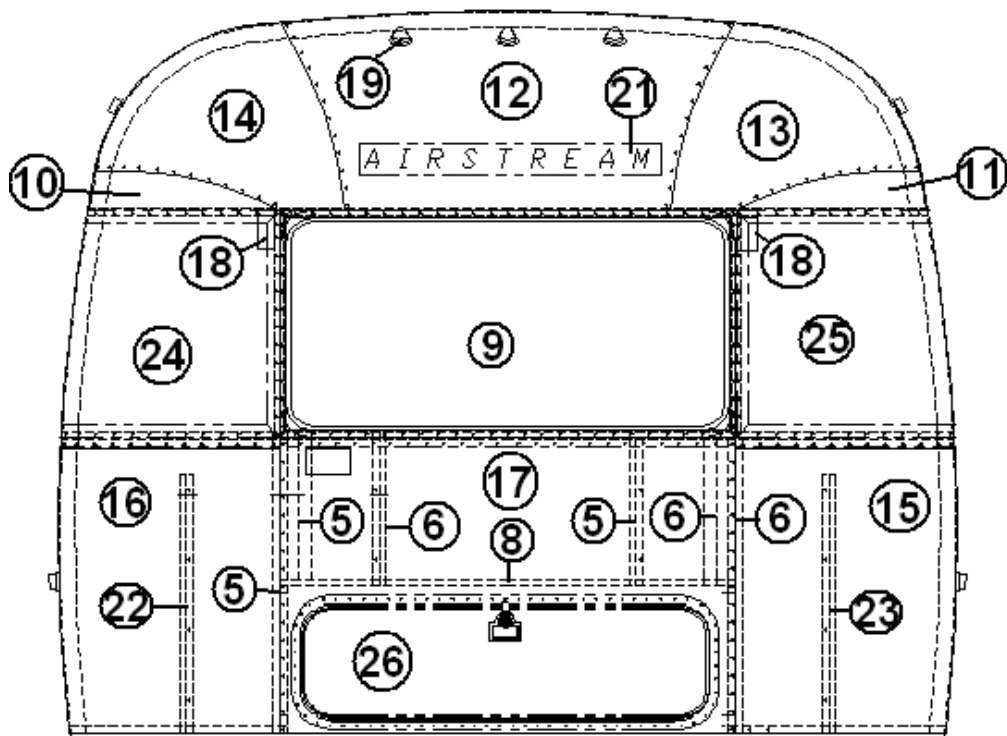

2013 FLYING CLOUD

EXTERIOR SHELL

Front End, 25' Front Bed

Part Numbers are on the Next Page