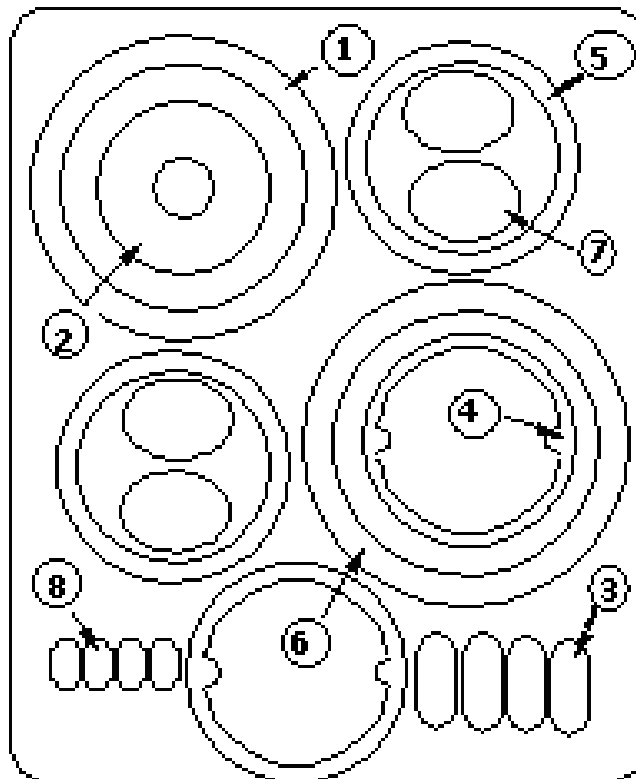

2013 FLYING CLOUD

SEALER/GASKETS/PAINT

GASKET KITS

365338 Gasket Kit Pad #3
(Sold complete, not sold separately.)

1. Scare Light Domestic Units
2. Black Tank Flush Gasket
3. Awning Travel Latch Gasket
4. AEU Fog/Back Up Lamp Housing
5. AEU Fog/Back Up Lamp Bezel
6. Scare Lights, AEU Units
7. Awning Hook Gasket
8. Awning Prop Foot Gasket