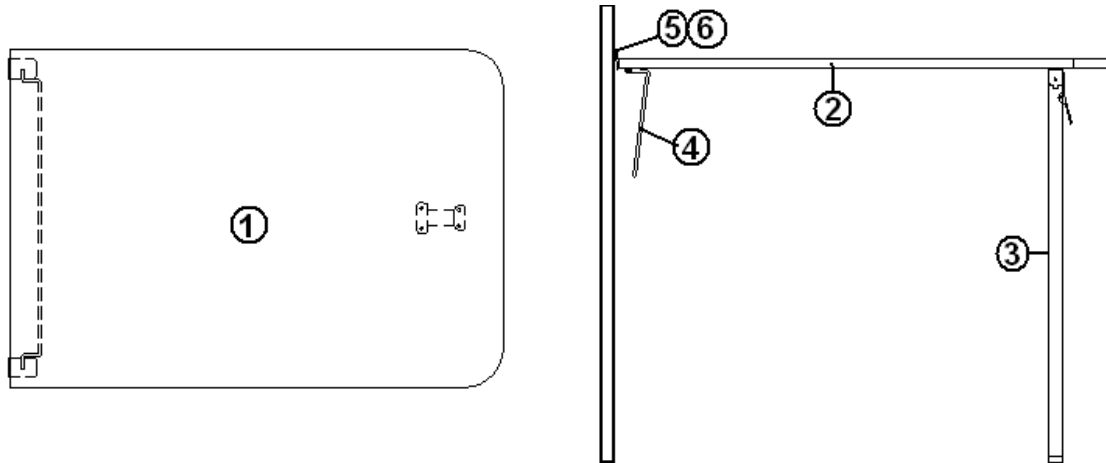

2013 FLYING CLOUD

FURNITURE, LOUNGE

Dinette Table, 23' Front Bed

967206-09	Table, 38" Dinette
1. 967206-091	Top, dinette table
967206-241	Top, dinette table, Golden Night Option
2. 365329	Edgebanding, Luna Frost
365311-01	Edgebanding, Labrador Granite
3. 382177	Leg, folding table
3. 380284-02	Table hinge bracket
4. 380284-03	Table hinge bracket
5. 340018	Catch plate J-1