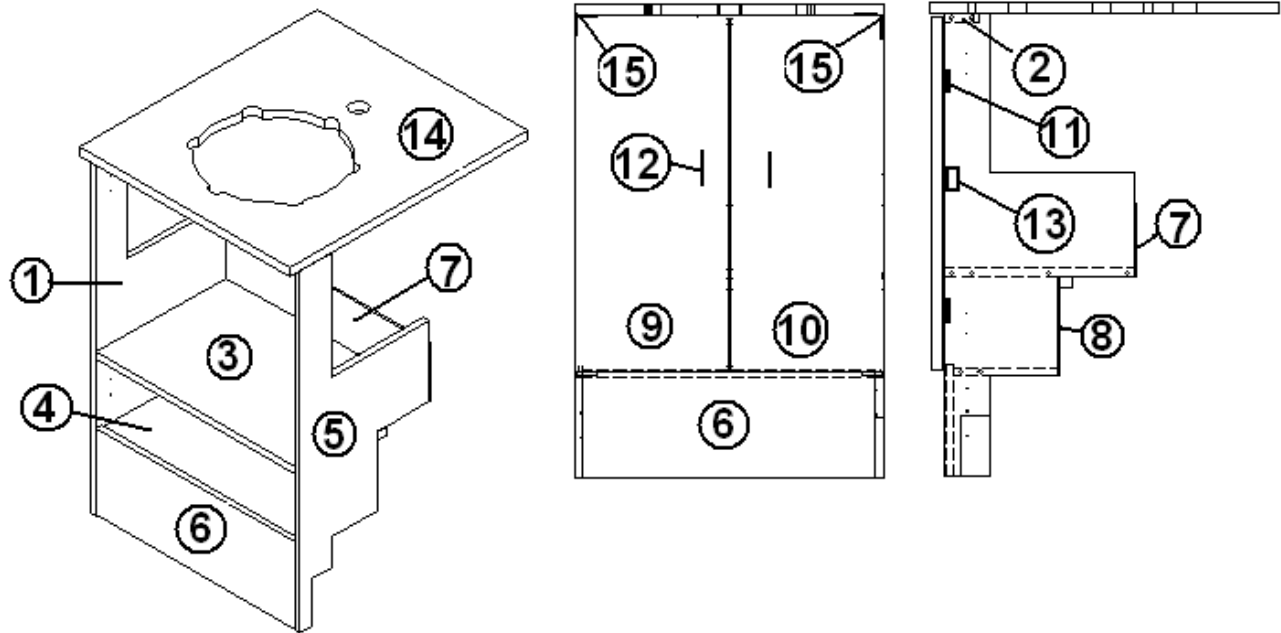

2013 FLYING CLOUD

FURNITURE, BATH

Lavatory Cabinet, 19', 23'D

966919-09	Cabinet, lavatory
1. 966919-091	Panel, lavatory, 12.38 X 30.00
2. 966919-092	Panel, lavatory, 2.25 X 19.00
3. 966919-093	Panel, lavatory, 12.38 X 19.00
4. 966919-094	Panel, lavatory, 6.81 X 19.00
5. 966919-095	Panel, lavatory, 12.38 X 30.00
6. 966919-096	Panel, lavatory, 19.00 X 7.25
7. 966919-097	Panel, lavatory, 4.75 X 20.00
8. 966919-098	Panel, lavatory, 6.50 X 20.00
9. 966919-0913	Door, lavatory, 9.75 X 22.88"
10. 966919-0914	Door, lavatory, 9.75 X 22.88"
11. 381607-01	Hinge, Grass Euro
12. 382044	Handle, brushed nickel
13. 381228-01	Catch, grabber door
14. 967364-09	Top, lavatory
967364-091	Top, lavatory
967364-20	Top Assy., lavatory, Golden Night Option
967364-241	Top., lavatory, Golden Night Option
15. 114812	Aluminum angle, 1.00 X 1.00