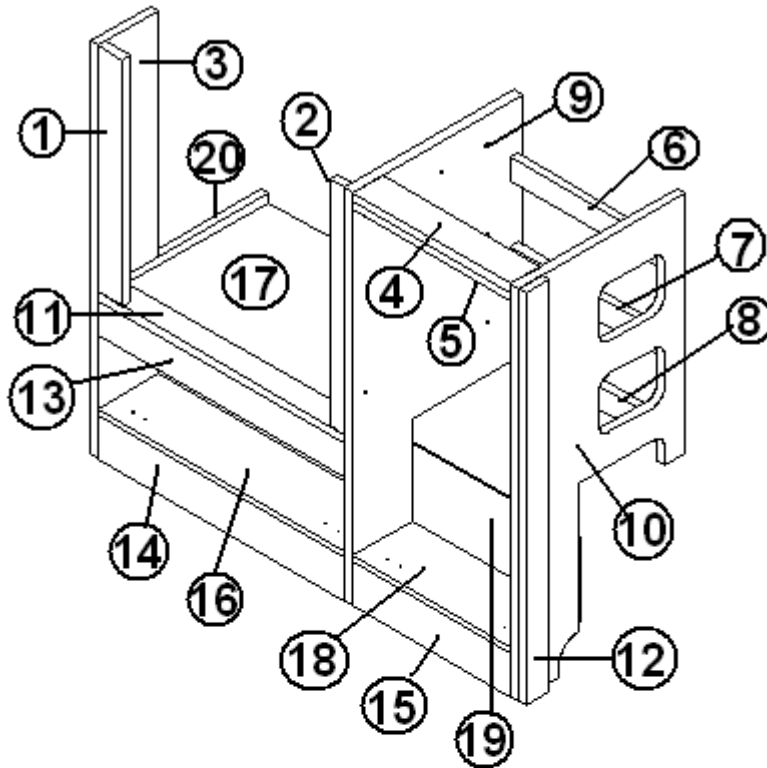

2013 FLYING CLOUD

FURNITURE, GALLEY

Galley, 27' FB Signature, Standard Oven Section

Part numbers are on the next page

2013 FLYING CLOUD

FURNITURE, GALLEY

Galley, 27' FB Signature, Standard Oven Section

967841-09	Galley, Standard Oven Section
967841-0109	Galley w/Convection M/W Section
1. 967841-091	PANEL, 2.65 x 19.25
2. 967841-092	PANEL, 1.63 x 19.25
3. 967841-3	PANEL, 6" x 34.75"
4. 967841-4	PANEL, 15.75" x 3"
5. 967841-5	PANEL, 15.75" x 3"
6. 967841-6	PANEL, 2.25" x 15.75"
7. 967841-7	PANEL, 2.25" x 15.75"
8. 967841-8	PANEL, 2.25" x 15.75"
9. 967841-9	PANEL, 16.88" x 34.75"
10. 967841-10	PANEL, 16.44" x 34.75"
11. 967841-11	PANEL, 2.25" x 24.50"
12. 967841-12	PANEL, 2.25" x 34.75"
13. 967841-13	PANEL, 24.50" x 2.75"
14. 967841-0914	PANEL, 24.50" x 3.00"
15. 967841-0915	PANEL, 15.75" x 3.00"
16. 967841-16	PANEL, 6" x 24.50"
17. 967841-17	PANEL, 16.88" x 25.25"
18. 967841-18	PANEL, 6" 15.75"
19. 967841-19	PANEL, 42.50" x 10.00", WHITE/RAW
20. 800025-01	PINE, ¾" X ¾", STAINED
21. 967841-0921	DOOR, GALLEY, 16.38" X 7.5"
22. 967841-0922	DOOR, GALLEY, 16.38" X 7.5"
23. 967841-0923	DOOR, GALLEY, 16.38" X 7.5"
24. 967841-0924	DOOR, GALLEY, 16.38" X 7.5"
25. 967841-0925	DOOR, GALLEY, 25.13" X 11.63"
26. 382044	HANDLE BRUSHED NICKEL
27. 381228-01	CATCH GRABBER DOOR
28. 965560-05	DRAWER BOX, 5.63" X 16.5" X 15.25"
29. 381607	HINGE, ASSEMBLY
30. 382029-05	HANDLE, BAR 21.33"
31. 381773-15	DRAWER SLIDE, 5.875" X 15.75"(PAIR)
115558	TOE KICK, ALUMINUM, GALLEY
967860	Cutlery Drawer Insert
195329-202	Hemisphere Clear Bump On