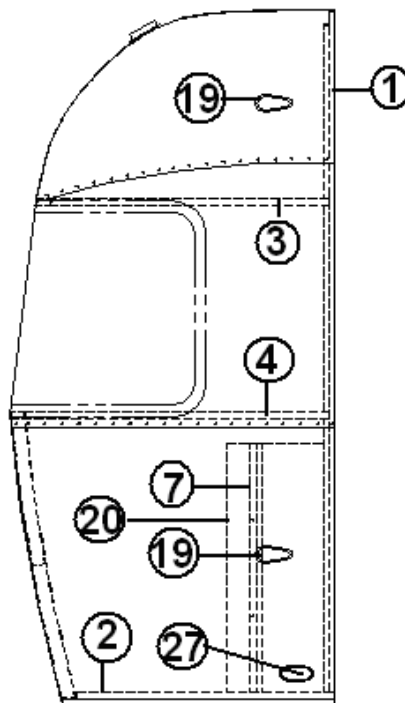

2013 FLYING CLOUD

EXTERIOR SHELL

Front End Shell, 27' Front Bed

Part Numbers are on the Next Page