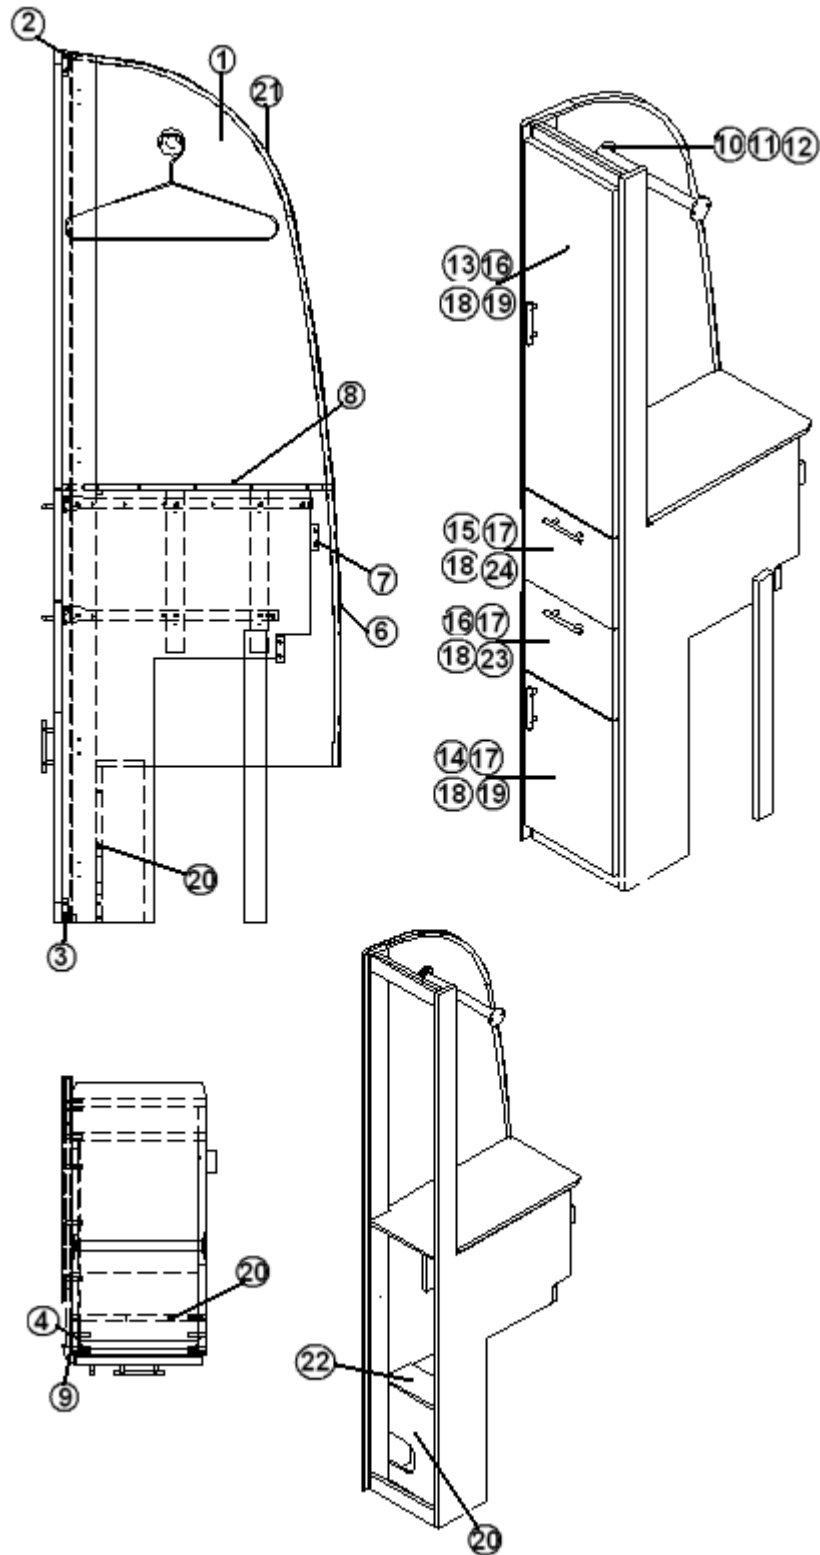

2013 FLYING CLOUD

FURNITURE, BEDROOM

Wardrobe Assy., Bedroom 25'

Parts Listed On Next Page

2013 FLYING CLOUD

FURNITURE, BEDROOM

Wardrobe Assy., Bedroom 25'

967739-09	WARDROBE ASSEMBLY
1. 967739-091	PANEL-W/R 24.09X77.95
2. 967739-092	PANEL-W/R 2.25X10.75
3. 967739-093	PANEL-W/R 2.25X10.75
4. 967739-4	PANEL-W/R 3X78.18
5. 967739-5	PANEL-W/R 22.25X78.18
6. 967739-6	PANEL-W/R 2.25X12.25
7. 967739-7	PANEL-W/R 2.25X12.25
8. 967739-8	PANEL-W/R 24.31X12.25
9. 801706-0014	TRIM-CORNER 90D 1"R ALCHEMY 84
10. 380046	FLANGE CHROME
11. 380045	TUBING 3/4" ELEC METALLIC
12. 200975-04	CONDUIT,FLEXIBLE BLACK PLASTIC
13. 967739-0915	PANEL-W/R 11.38X38.13
14. 967739-0916	PANEL-W/R 11.38X17
15. 967739-0917	PANEL-W/R 11.38X9.88
16. 967739-0918	PANEL-W/R 11.38X9.88
17. 382044	HANDLE BRUSHED NICKEL
18. 381228-01	CATCH GRABBER DOOR C3-803
19. 381607	HINGE ASSY-GRASS EURO
20. 967739-26	PNL-W/R 11.50X14
21. 203138-04	EXTRUSION - PLASTIC 1/2" OAK W
22. 967739-29	PNL-W/R 11.50X4.38
23. 965957-02	DRAWER BOX ASSY - RS W/R 8.25
965555-02	DWR BOX ASSY-8.00"X 9.5" X 20.
381773-25	DRAWER SLIDE-8.38"X 21.63" (PR)