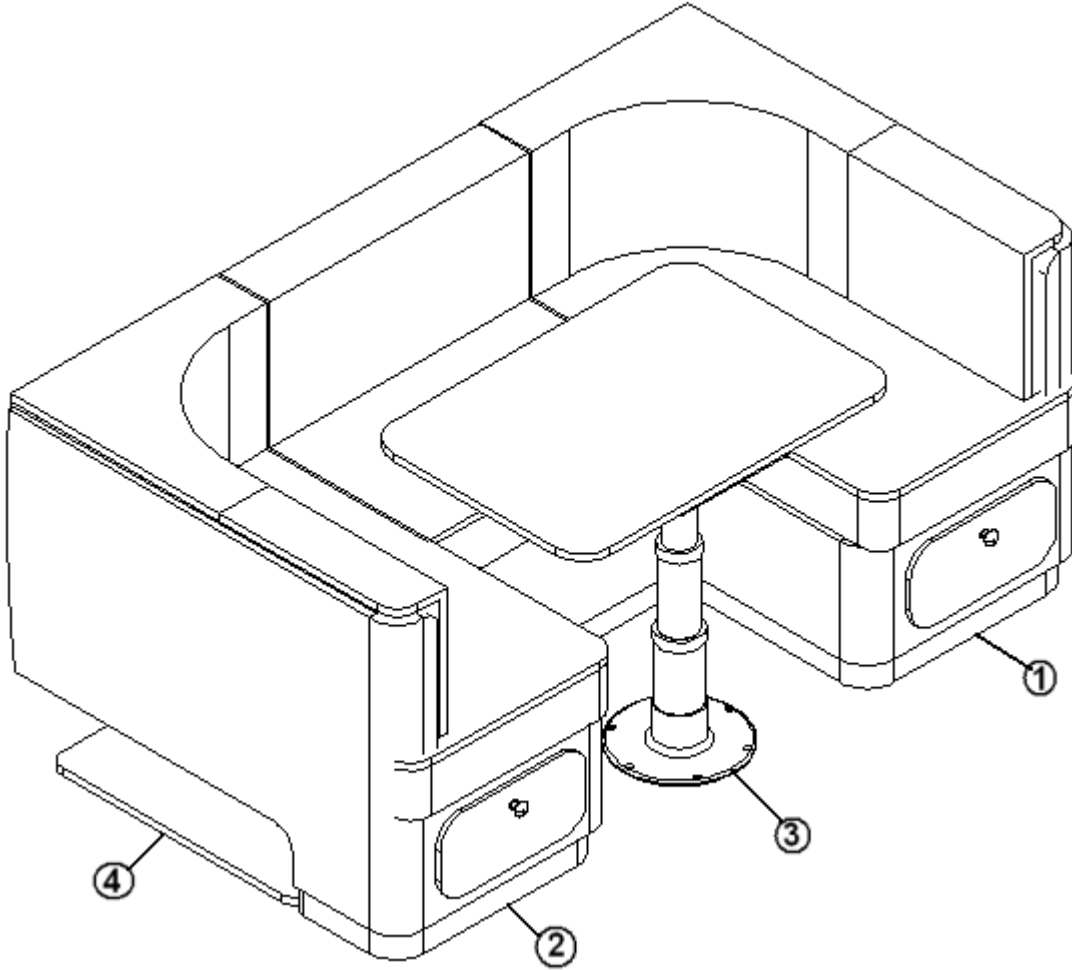

2013 FLYING CLOUD FURNITURE, GALLEY

U-Dinette, 30' Bunk

Parts Listed on Next Page