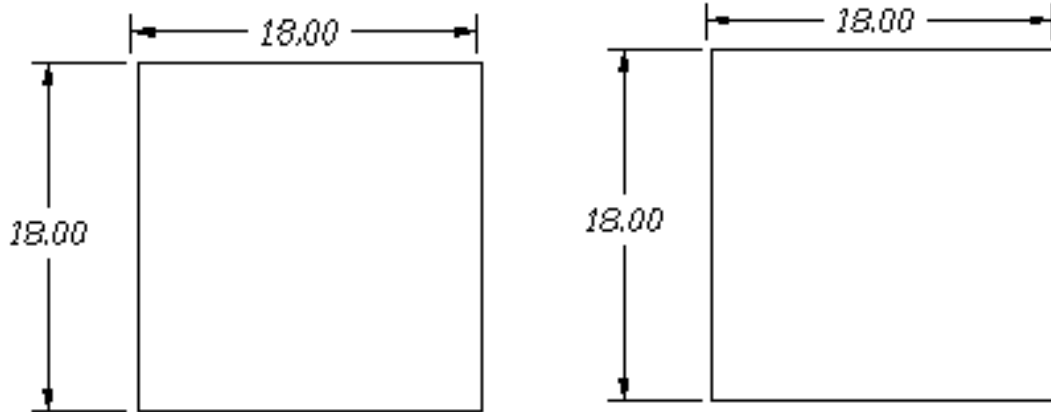

2013 FLYING CLOUD
UPHOLSTERY/FOAM/MATTRESS

Pillow Kit, Mochablue

- 703793-03 Pillow Kit, Mochablue, 23', 25', 25'FB, 27'FB, 28', & 30'
- 703793-04 Pillow Kit, Mochablue, 19', 20', 23'FB
- 703793-06 Pillow Kit, Mochablue, 30' BUNK
- 703793-05 Pillow Sham w/Insert 30' BUNK