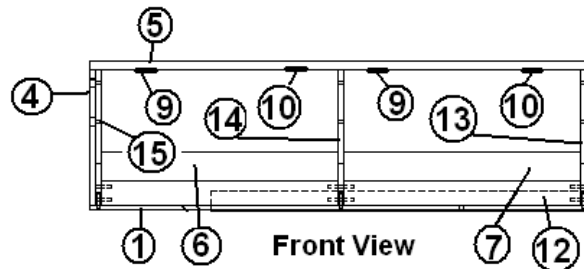

2013 FLYING CLOUD

FURNITURE, GALLEY

Roof Locker, Galley, 20', 19'

967361-09	Roof locker, galley, 19'/20'
1. 967361-091	Panel, galley, roof locker, 12.5 X 47.5
2. 967361-092	Panel, galley, roof locker, 5 X 22.72
3. 967361-093	Panel, galley, roof locker, 5 X 22.72
4. 967361-094	Panel, galley, roof locker, 2 X 13
5. 967361-096	Panel, galley, roof locker, 3 X 47.5
6. 967361-097	Panel, galley, roof locker, 2.25 X 22.72
7. 967361-098	Panel, galley, roof locker, 2.25 X 22.72
8. 801786-0414	Door, plyform, 15.25 X 23.13, Gold alchemy
9. 381840-01	Hinge, overhead spring LH
10. 381840-02	Hinge, overhead spring RH
11. 967275-01	Cap assembly, end
12. 115085	Angle, aluminum, roof locker
13. 967274-01	Divider, RH, roof locker, 12.53 X 13.00
14. 967274-03	Divider, LH, roof locker, 12.53 X 13.00
15. 967274-02	Divider, LH, roof locker, 12.53 X 13.00
381902	Hook, SS. screw in
382070	Rubber Dots, Black
512562	Receptacle Gasket w/adhesive