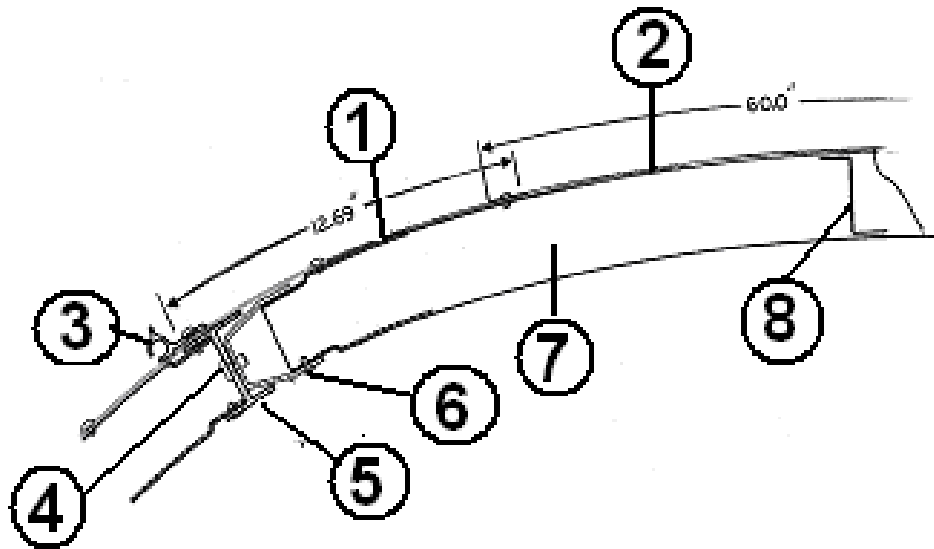

2013 FLYING CLOUD

EXTERIOR BODY

ROOF

1.	114669-307	Alum. sheet, white, .032" x 12.69" x 307"
2.	114489-262	Alum. sheet, white, .032" x 60.0" x 262"
2a.	114489-198	Alum. sheet, white, .032" x 60" x 198"
3.	114290-02	Extrusion, Awning/Drip rail, 197.25"
3.	114290	Extrusion, Awning/Drip Rail 316"
3.	114290-03	Extrusion, Awning/Drip Rail 306.50"
4.	330139-01	RIVET MAGNALOK SS 1/4"
5.	104707-01	Extrusion, "I" beam
6.	114987-01	Extrusion, roof corner, 194"
6a.	114987-02	Extrusion, roof corner, 258"
7.	114387-03	Roof bow
8.	104408	Extrusion, Z-bar, horizontal
	104948	Air deflector, between roof A/C and refrigerator