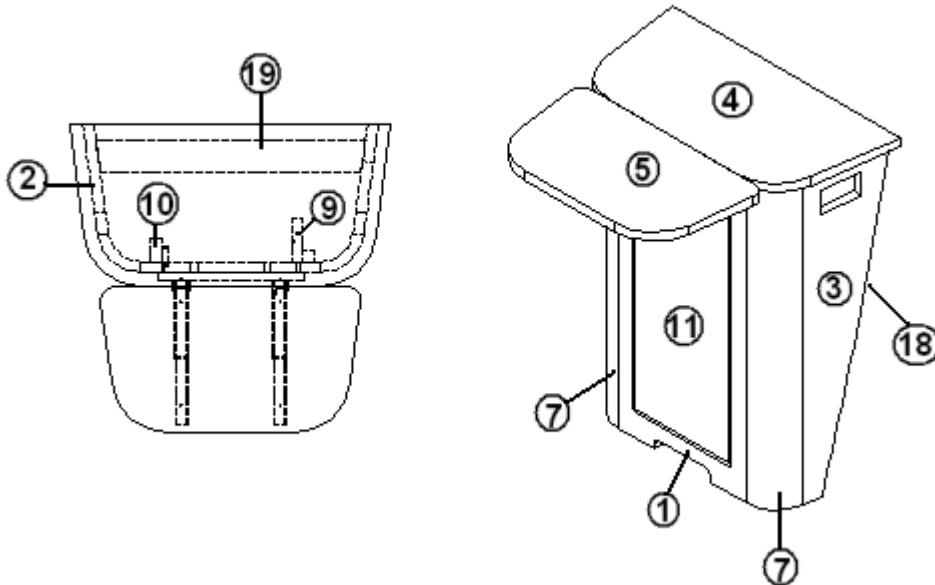

2013 FLYING CLOUD

FURNITURE, LOUNGE

CENTER CONSOLE ASSEMBLY, FOR RECLINER OPT. - 30'

967536-09	CONSOLE ASSY , CENTER 30'
1. 967536-091	PANEL-CONSOLE 12.31X27.25
2. 967536-092	PANEL-CONSOLE 7.58X27.25
3. 967536-093	PANEL-CONSOLE 7.58X27.25
4. 967536-094	PANEL-CONSOLE 22X11
5. 967536-095	PANEL-CONSOLE 17.57X10
6. 967536-096	PANEL-CONSOLE 10X3.25 (NOT SHOWN)
7. 801345	RAD.PLYWOOD .75"X 3"X 8'
8. 967536-098	PANEL-CONSOLE 37X28 (NOT SHOWN)
9. 967536-099	PANEL-CONSOLE 25X3
10. 967536-0910	PANEL-CONSOLE 25X1.63
11. 967536-0911	DOOR-CONSOLE 9.06X21
12. 800025-01	PINE ¾ X ¾
13. 381228-01	CATCH GRABBER DOOR C3-803 (NOT SHOWN)
14. 382092	BRKT-HINGED SPRING 88 LB CAP.(NOT SHOWN)
15. 365343-01	EDGE BANDING .63" GOLD ALCHEMY
16. 365343-02	EDGE BANDING- .94" GOLD ALCHEMY (NOT SHOWN)
17. 365329	EDGE BANDING- .94" LUNA FROST
18. 203464-03	TRIM PANEL WHITE ¾"
19. 967536-0919	PNL-CONSOLE 18.46X2.25