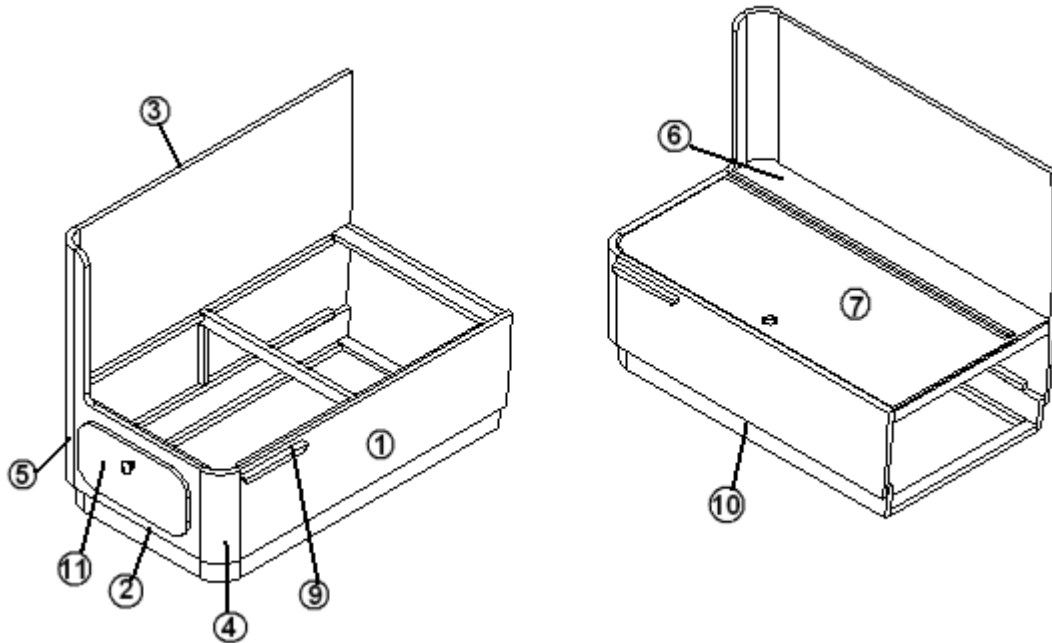

2013 FLYING CLOUD

FURNITURE, GALLEY

Dinette Seats W/Toe Kick, 28' W, Left Hand

967669	SEAT ASSY-LH DIN FABRIC 28 FC
967669-01	SEAT ASSY-LH DINETTE ULTRALEATHER
967669-02	SEAT ASSY-LH DINETTE ULTRALEATHER, BLACK
1. 801351	LITE PLY-18MM 39.50" X 11.25"
2. 801351	LITE PLY-18MM 18.25" X 29.75"
3. 801351	LITE PLY-18MM 39.89" X 29.75"
4. 801345	RADIUS PLYWOOD 10.25"
5. 801345	RADIUS PLYWOOD 29.75"
6. 800507-03	LAUAN, 41.75" X 4.75"
7. 800507-03	LAUAN, 41.25" X 17.25"
8. 380458	HINGE-PIANO COPPER METALLIC (Not shown)
9. 800470-0014	STOP-HARDWOOD
10. 967667	TOEKICK ASSY-LH DIN SEAT 28 FC
11. 967661	DOOR ASSY-DINETTE SEAT RH/LH CLOTH
11.967661-01	DOOR ASSY., DINETTE SEAT RH/LH ULTRALEATHER
967661-02	DOOR ASSY., DINETTE SEAT ULTRALEATHER BLACK
381796	KNOB HOLLOW 1.25"DIA BP1950H G
381228-01	CATCH GRABBER DOOR C3-803
967675-01	COVER-LH DINETTE BACK INNER FABRIC
967662-01	COVER-LH DINETTE BACK INNER, ULTRALEATHER