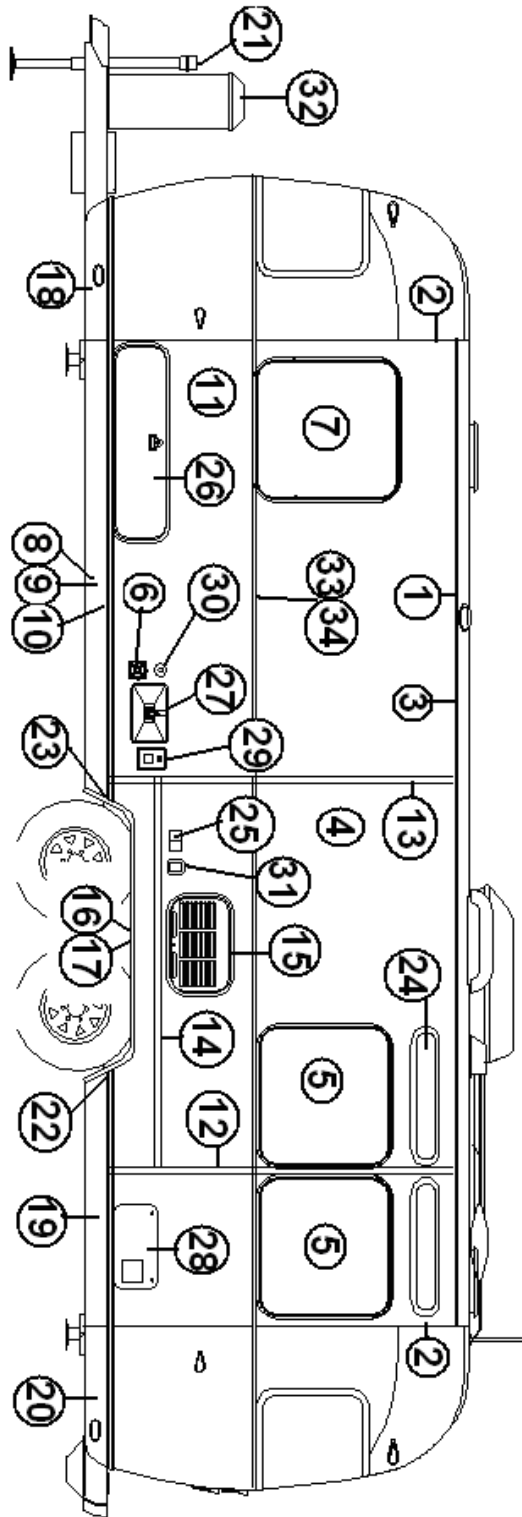

2013 FLYING CLOUD EXTERIOR BODY

Wall, Roadside, 27'

Part numbers are on the next page