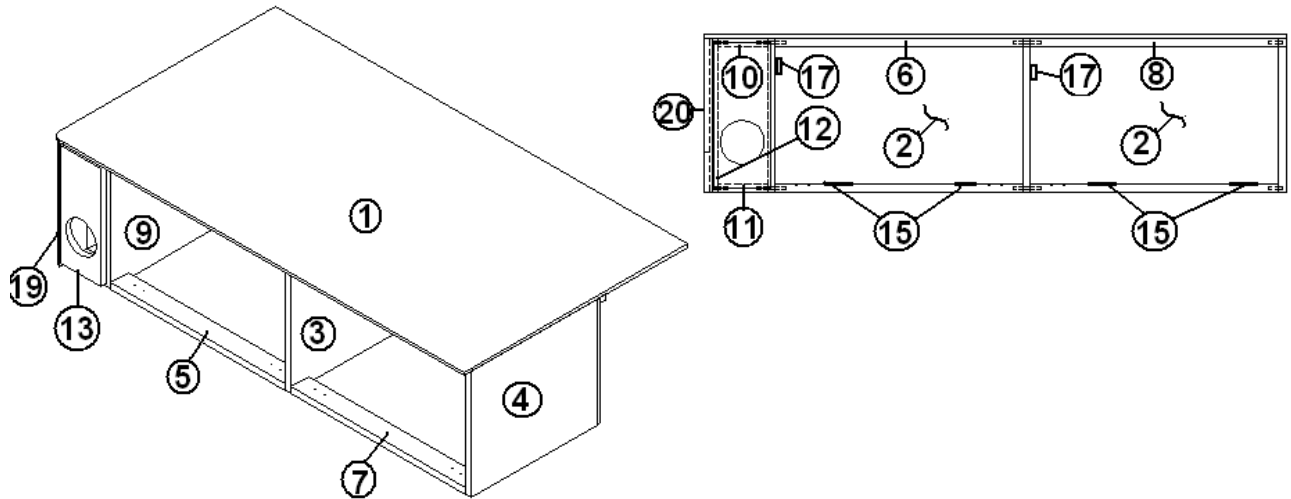

2013 FLYING CLOUD

FURNITURE, BEDROOM

Bed, 27', Roadside Twin

Part Numbers are on the Next Page.