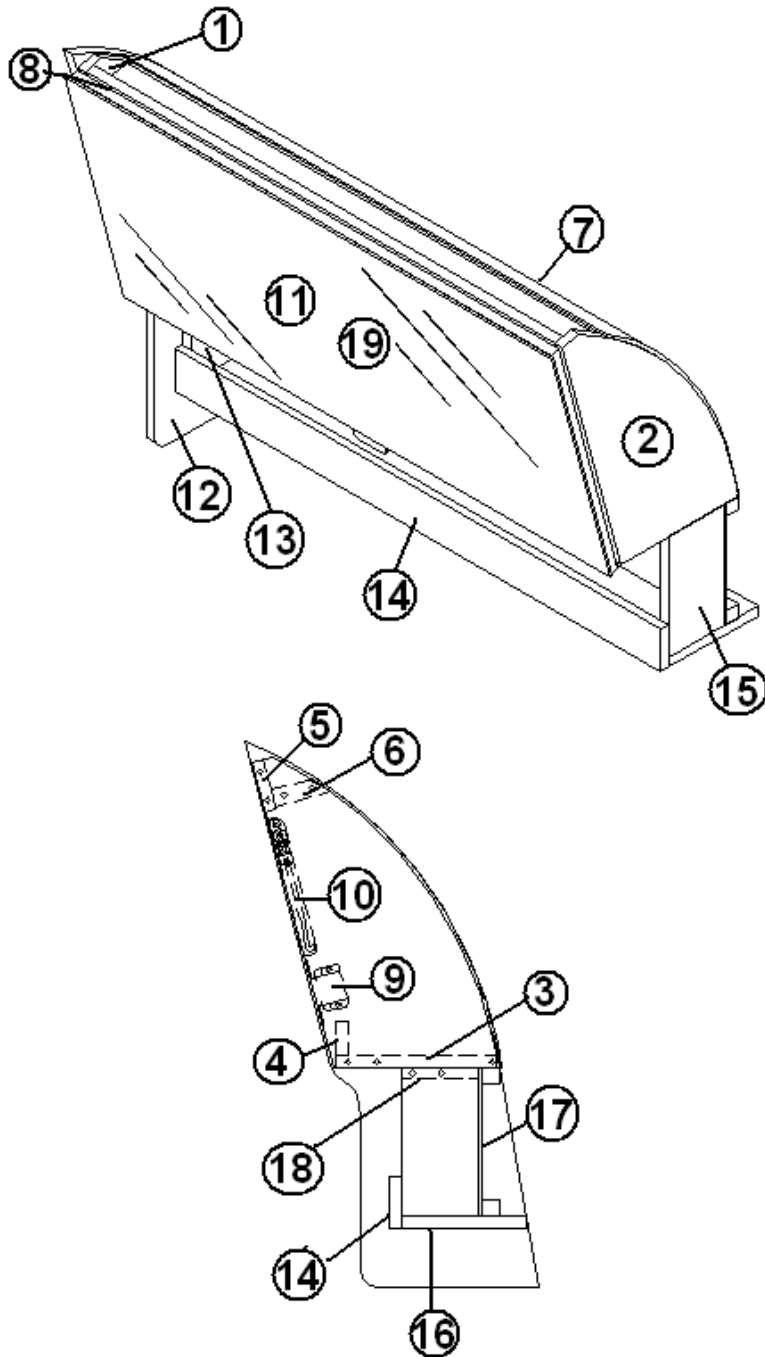

2013 FLYING CLOUD

FURNITURE, BATH

Medicine Cabinet, 28'

Part numbers on the next page.

2013 FLYING CLOUD

FURNITURE, BATH

Medicine Cabinet, 28'

967003-09	Medicine cabinet Assembly, 28' W
1. 967003-091	Panel, medicine cabinet, 10.81 X 13.56
2. 967003-092	Panel, medicine cabinet, 10.81 X 13.56
3. 967003-093	Panel, medicine cabinet, 7 X 28.97
4. 967003-094	Panel, medicine cabinet, 1.5 X 28.97
5. 967003-095	Panel, medicine cabinet, 2.25 X 28.97
6. 967003-096	Panel, medicine cabinet, 2.5 X 28.97
7. 967003-097	Panel, medicine cabinet, 16.13 X 30
8. 385935-01	Hinge, pivot, zinc plated
9. 381228-01	Catch, grabber door
10. 380024	Arms support, RH
11. 967004	Door, medicine cabinet, 30"
12. 967005	Closeout, medicine cabinet
13. 967003-0915	Panel, medicine cabinet, 3.42 x 6.50
14. 967003-0916	Panel, medicine cabinet, 2.25 x 29.97
15. 967003-0917	Panel, medicine cabinet, 3.42 x 6.50
16. 967003-0918	Panel, medicine cabinet, 5.50 x 29.97
17. 967003-0920	Panel, medicine cabinet, 6.50 x 29.97
18. 967003-0921	Panel, medicine cabinet, 3.42 x 28.97
19. 372203-30	Mirror, safety 14" HX30" W
385940-02	Mirror pull, chrome
195329-202	Hemisphere, clear bump, on - 190 M