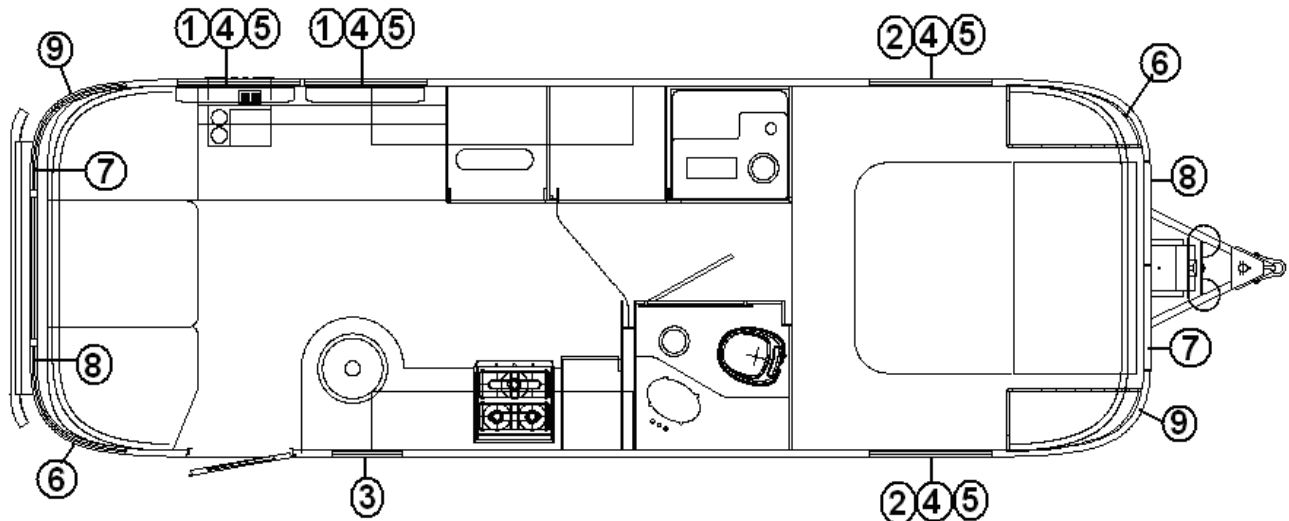

2013 FLYING CLOUD

DRAPES/BLINDS/VALANCES

Drapes/Blinds 27' Front Bed

1. 703191-11	Blind, metal, 29.5" X 29" aluminum
2. 703191-17	Blind, metal, 29.75" X 33.5" aluminum
3. 703191-04	Blind, metal, 21" X 23" aluminum
4. 801803-01	Valance assembly, 32"
5. 381898	Spacer, nylon
6. 998144-09	Drape, CS side panel, 37" X 25.5"
7. 998144-07	Drape, RS front panel, 27"X 25.5"
8. 998144-05	Drape, CS front panel, 27"X 25.5"
9. 998144-11	Drape, RS side panel, 37" X 25.5"
703191-18	Blind, 50.5" x 28" aluminum