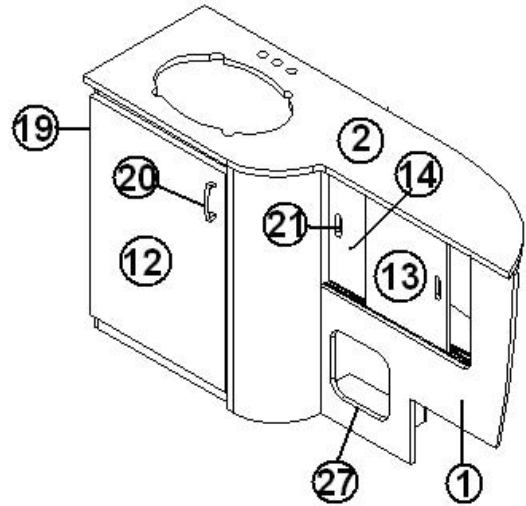

2013 FLYING CLOUD

FURNITURE, BATH

Lavatory Cabinet, 23' Front Bed

Part Numbers are on the next page