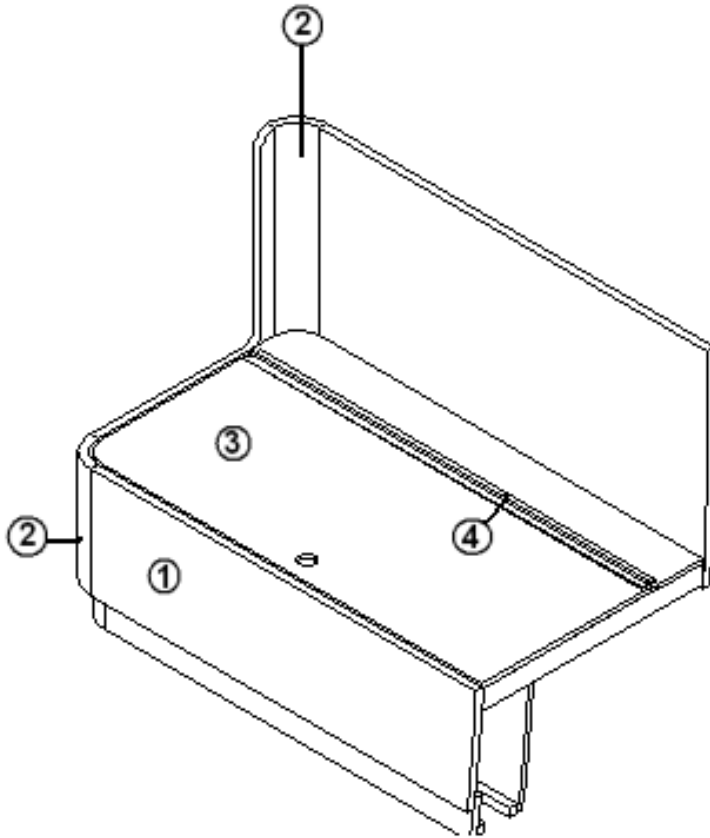

2013 FLYING CLOUD

FURNITURE, GALLEY

Dinette Seat Assemblies, 30' BUNK, LH

Parts Listed on Next Page