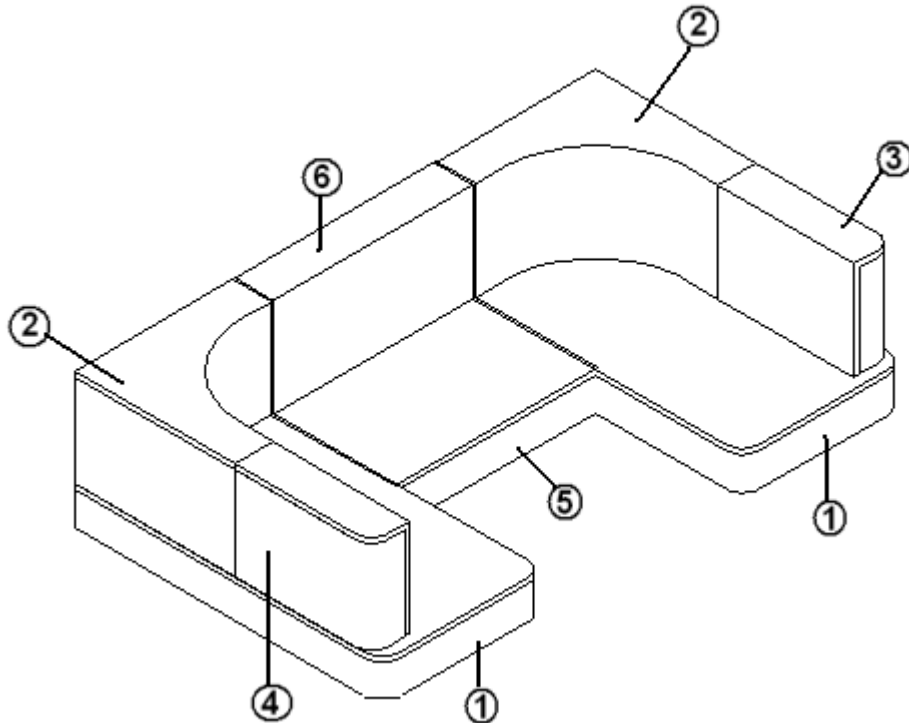

2013 FLYING CLOUD

UPHOLSTERY/FOAM/MATTRESS

Cover Assys. Fabric, U Dinette, 30' Bunk

1.	998217-01	Fabric Cover Assy., Fwd/Aft Covers
2.	998217-02	Fabric Cover Assy., Back Rest Corners
3.	998217-03	Fabric Cover Assy., Back Rest Fwd.
4.	998217-04	Fabric Cover Assy., Back Rest, Aft.
5.	998217-05	Fabric Cover Assy., Center Seat
6.	998217-06	Fabric Cover Assy., Back Rest Center