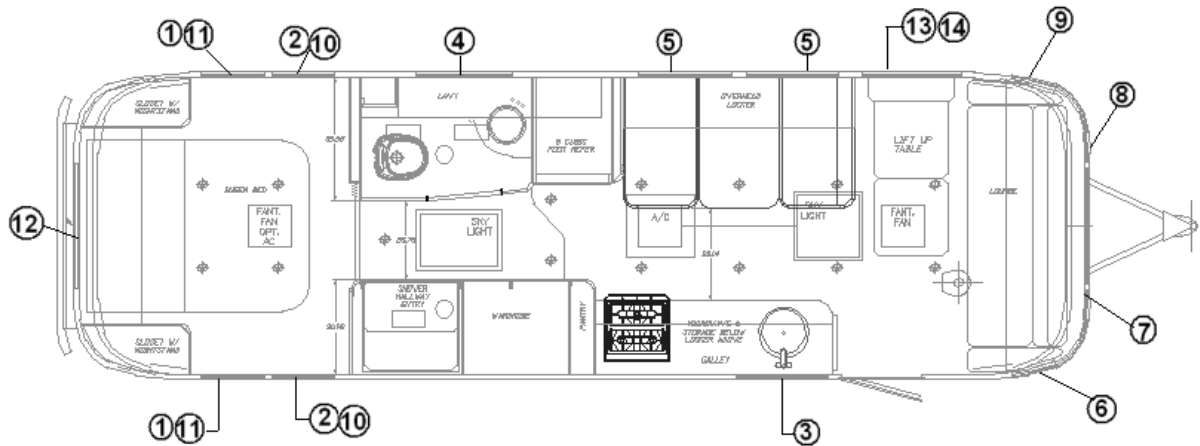

2013 FLYING CLOUD DRAPES/BLINDS/VALANCES

Drapes/Blinds, 30' "W"

1.	703191-19	Blind, 20" x 33" Aluminum Mini
2.	703191-10	Blind, Brushed Aluminum 17.5" x 33"
3.	703191-20	Blind, 31" x 24" Aluminum Mini
4.	703191-24	Blind, Mini Metal 31" x 14"
5.	703191-12	Blind, Brushed Aluminum 29.50" x 27"
6.	998144-09	Drape, Curbside Side Panel 37" x 25.50"
7.	998144-05	Drape, Curbside Front Panel 27" x 25.50"
8.	998144-07	Drape, Roadside Front Panel 27" x 25.50"
9.	998144-11	Drape, Roadside Side Panel 37" x 25.50"
10.	801589-02	Valance Assembly, 20"
11.	801589-03	Valance Assembly, 22"
12.	703191-18	Blind, 50.5" x 28" Aluminum Mini
13.	703191-17	Blind, 29.75" x 33.5" Aluminum Mini
14.	801803-01	Top, Valance 32"
	702355-01	Shade, Pull Mitchell, 20 1/8" x 36"