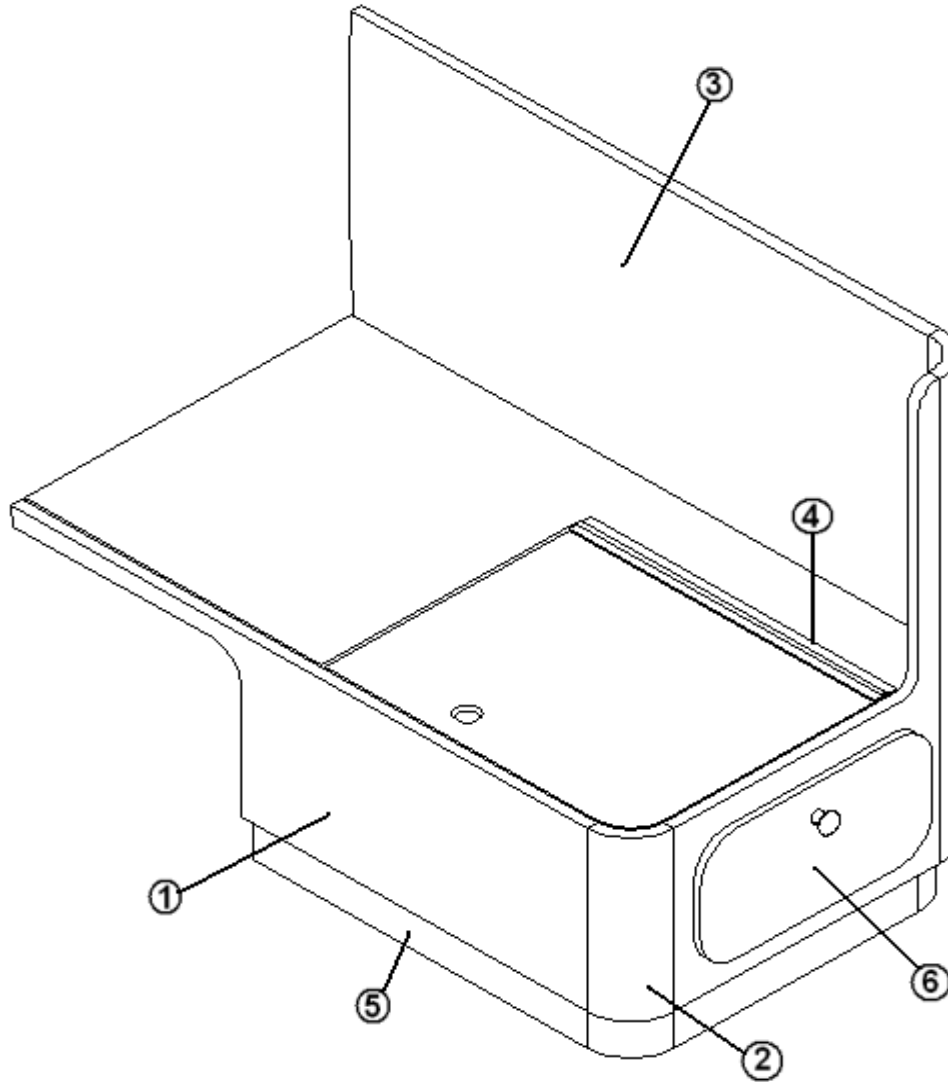

2013 FLYING CLOUD

FURNITURE, GALLEY

Dinette Seat Assemblies, 30' BUNK, RH

Parts Listed On Next Page