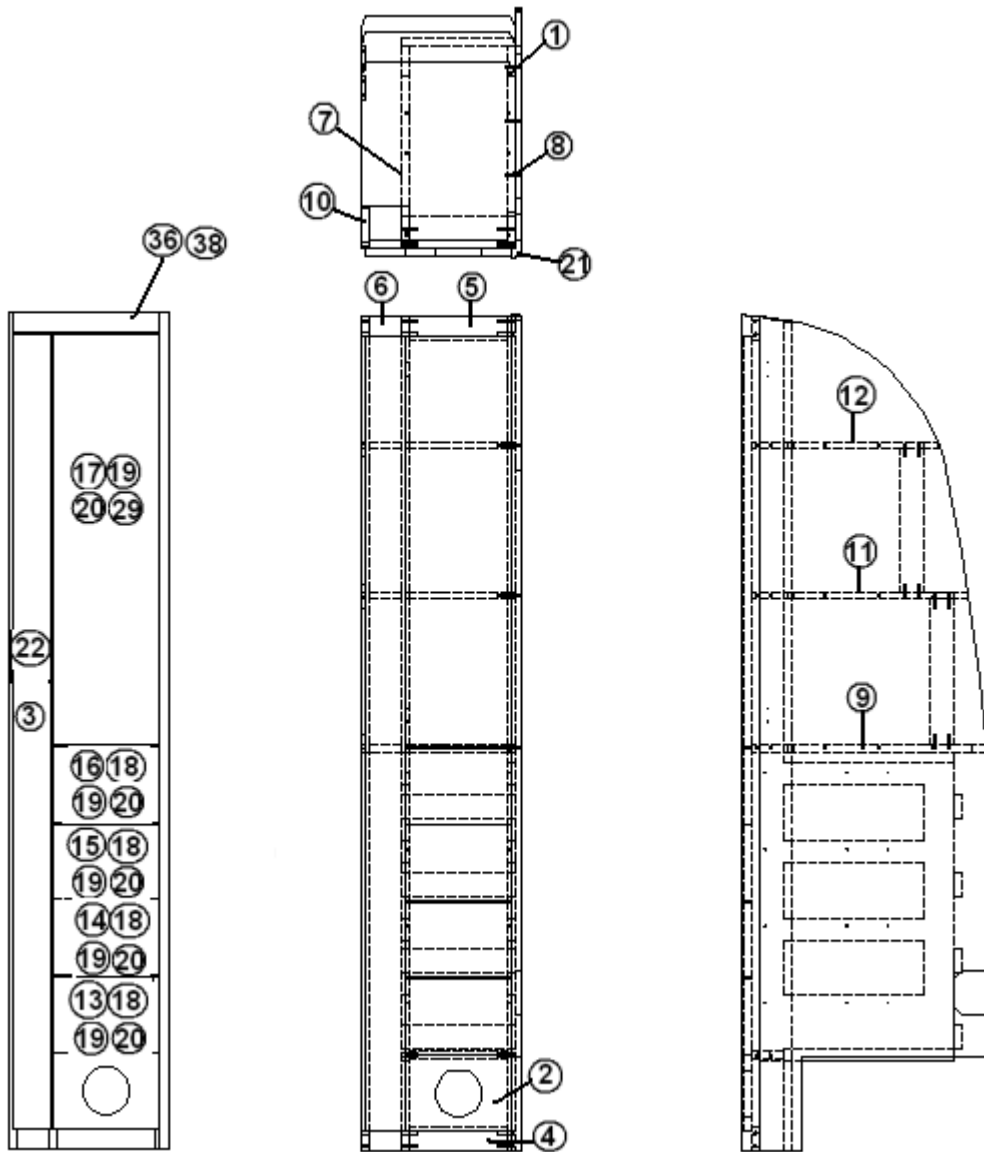

2013 FLYING CLOUD

FURNITURE, GALLEY

PANTRY ASSEMBLY, 30' BUNK

Parts Listed on Next Page

2013 FLYING CLOUD

FURNITURE, GALLEY

PANTRY ASSEMBLY, 30' BUNK

	967912	Pantry Cabinet Assy.
1.	967912-1	Panel 77.56" x 21.58"
2.	967912-2	Panel, 9.75" x 7"
3.	967912-3	Panel, 3.63" x 75.75"
4.	967912-4	Panel, 9.13" x 2.25"
5.	967912-6	Panel, 9.13" x 2.25"
6.	967912-7	Panel, 2.94" x 2.25"
7.	967912-8	Panel, 18.75" x 77.63"
8.	967912-9	Panel, 18.75" x 77.63"
9.	967912-11	Panel, 14.31" x 21.63"
10.	967912-12	Panel, 3.75" x 77.63"
11.	967912-17	Panel, 14.31" x 20.00"
12.	967912-18	Panel, 14.31" x 17.25"
13.	967912-21	Panel, 9.75" x 7.00"
14.	967912-22	Panel, 9.75" x 7.00"
15.	967912-23	Panel, 9.75" x 7.00"
16.	967912-24	Panel, 9.75" x 7.00"
17.	967912-25	Panel, 9.75" x 38.13"
18.	965553-03	Drawer Box Assy., 4.38" x 7.88" x 17"
19.	382044	Handle Brushed Nickel
20.	381228-01	Grabber Door Catch
21.	801706-0014	Trim, Corner 90 Degree 1" Alchemy
22.	967912-37	Panel, 2.00" x 72.00"
	381607	Hinge Assy., Grass Euro
	320006	Screw, Sheet Metal 8 x ¾ BH Phil.
	345001-08	Machine Screw #8-32 x 1"
	203434	Spacer, Plastic .75" Door Slide
	203462-0114	Screw Cap Cover PVC Gold Alchemy