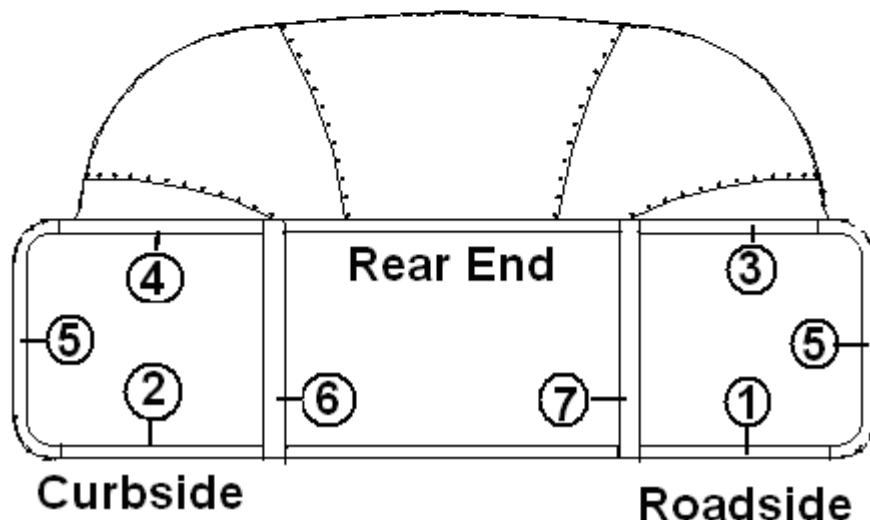

2013 FLYING CLOUD

DOORS/WINDOWS/AWNING

Panoramic Window Trim

1. 201579-02 Trim ring, lower, gray
2. 201580-02 Trim ring, lower gray
3. 201581-05 Trim ring, upper gray
4. 201581-06 Trim ring, upper gray
5. 201578-02 End cap, trim ring, gray
6. 110900-03 Trim, formed, alum. RH
7. 110900-04 Trim, formed, alum. LH
- 203225-01 Trim Lok Gray .75"