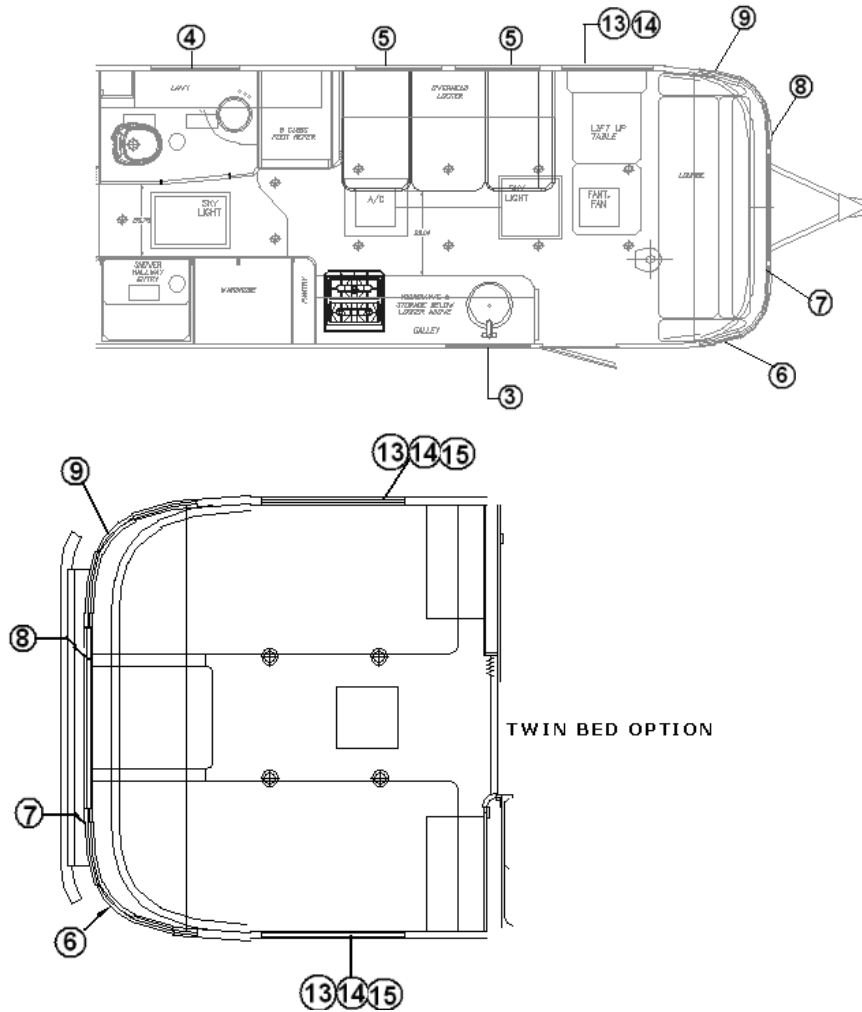

2013 FLYING CLOUD DRAPES/BLINDS/VALANCES

Drapes/Blinds, 30' TWIN

Parts Listed on Next Page