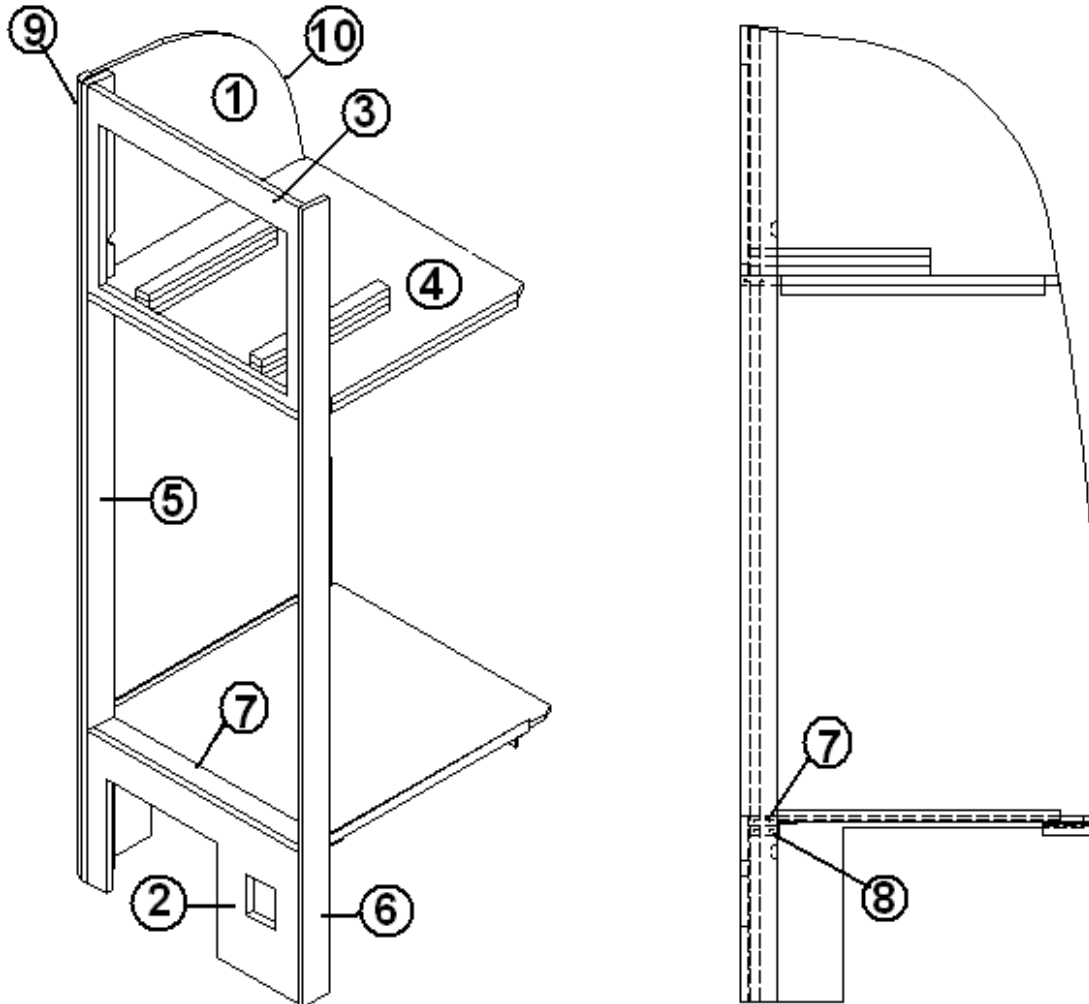

2013 FLYING CLOUD

FURNITURE, GALLEY

Refrigerator/Convection Microwave Cabinet, 23' Front Bed

967310-09	Refrigerator Cabinet w/Convection Microwave
1. 967310-091	Panel, refer/conv. micro., 27.22 X 78.10
2. 967310-092	Panel, refer/conv. micro., 23.94 X 14.88
3. 967310-093	Panel, refer/conv. micro., 23.94 X 20.16
4. 967310-094	Panel, refer/conv. micro., 25.56 X 25.50
5. 967310-095	Panel, refer/conv. micro., 3.00 X 78.39
6. 967310-096	Panel, refer/conv. micro., 3.00 X 78.39
7. 967310-097	Panel, refer/conv. micro., 2.25 X 23.94
8. 967310-098	Panel, refer/conv. micro., 2.25 X 23.94
9. 801706-0014	Corner trim, 90D, 1" radius
10. 203138-04	Extrusion, plastic 1/2" oak
11. 967176	Stand, refrigerator