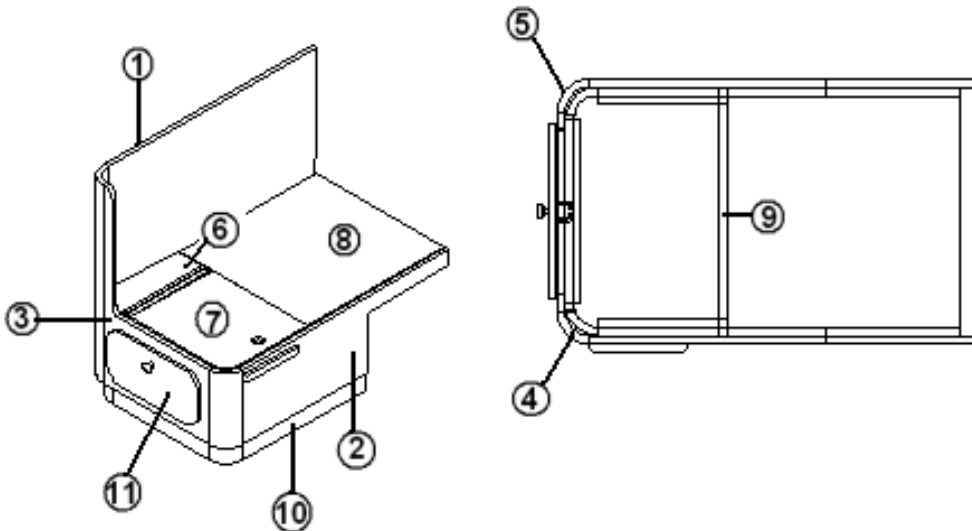

2013 FLYING CLOUD

FURNITURE, LOUNGE

Dinette Seat Assy., Left Hand, 23' Front Bed, with Toe Kick.

967659	Seat Assy., LH Dinette, Fabric 23'Frt.Bed
967659-01	Seat Assy., LH Dinette, Ultra leather, 23' Frt. Bed
1. 967659-1	Panel, 29.75" x 36.14"
2. 967659-2	Panel, 11.25" x 35.75"
3. 967659-3	Panel, 18.25" x 29.75"
4. 967659-4	3" Radius Ply, 10.25"
5. 967659-5	3" Radius Ply, 29.75"
6. 967659-6	Panel, 4.75" x 14.40"
7. 967659-7	Panel, 17.25" x 14.15"
8. 967659-8	Panel, 22.25" x 23.59"
9. 967659-9	Panel, 22.75" x 13.88"
10. 967657	Toe kick Assembly
11. 967661	Door Assembly, Dinette Seat, Fabric
11.967661-01	Door Assembly, Dinette Seat, Leather Option
967675-01	Cover, LH Dinette Back Inner Fabric
967662-01	Cover, LH Dinette Back Inner Ultra leather, Gold
967675-02	Cover, RH Dinette Back Inner Fabric
967662-02	Cover, RH Dinette Back Inner Ultra leather, Black
380458	Piano Hinge Copper Metallic
381228-01	Grabber Door Catch
800470-0014	Hardwood Stop
381796	Knob, Hollow, 1.25" Diameter