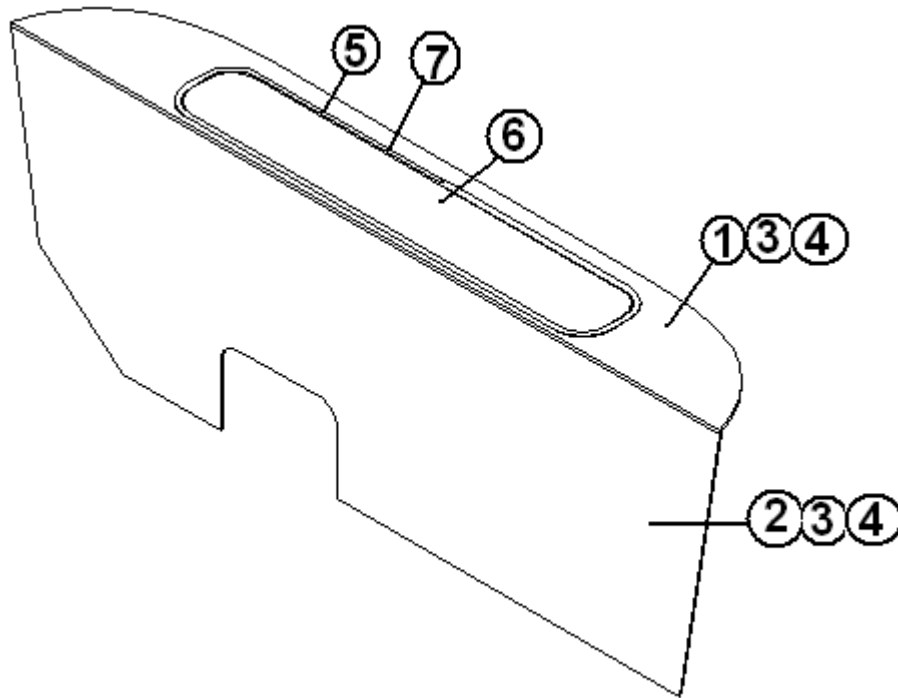

2013 FLYING CLOUD

FURNITURE, LOUNGE

Sofa Back Section, 28' W

966973	Sofa back assembly
1. 966973-1	Panel, 12.25 X 9.00
2. 966973-2	Panel, 31.63 X 9.00
3. 701764	Foam, 1/4"
4. 703777	Fabric, Mouton Bone
5. 115203	Door, jamb
6. 966134	Door, sofa back
7. 381847-01	Hinge, piano angle .88" X 46"
365013-01	Tape, charcoal, low density foam
381581	Strap, clear plastic .75"W
203622	Storage tub, L-Lounge