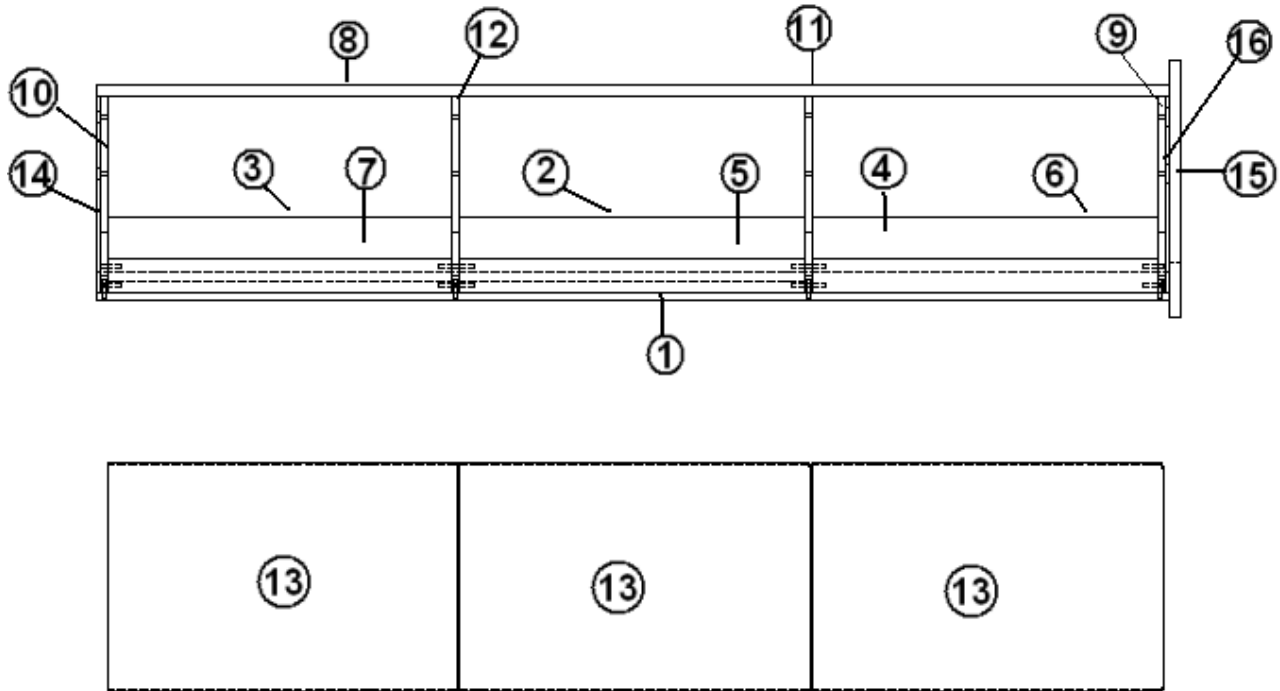

2013 FLYING CLOUD

FURNITURE, GALLEY

ROOFLOCKER ASSY., GALLEY, 30' BUNK

Parts Listed On Next Page

2013 FLYING CLOUD

FURNITURE, GALLEY

ROOFLOCKER ASSY., GALLEY, 30' BUNK

	967907	Roof Locker Assy., Galley 30FB Bunk
1.	967907-1	Panel 12.5 x 70.75
2.	967907-2	Panel 5 x 22.75
3.	967907-3	Panel 5 x 22.75
4.	967907-4	Panel 2.25 x 22.75
5.	967907-5	Panel 2.25 x 22.75
6.	967907-6	Panel 5 x 22.75
7.	967907-7	Panel 2.25 x 2.75
8.	967907-8	Panel 3 x 70.75
9.	967907-9	Panel 13.18 x 13
10.	967907-10	Panel 13.18 x 13
11.	967907-11	Panel 13.18 x 13
12.	967907-12	Panel 13.18 x 13
13.	801786-0414	Door Plyform 15.25 x 23.18 Alchemy
14.	800507-02	Lauan (2.00 x 13)
15.	967907-25	Panel 14.77 x 17.07
16.	967907-27	Panel 3.75 x 13
	381840-01	Hinge Overhead Spring LH #372
	381840-02	Hinge Overhead Spring RH #372
	345275-04	Screw ¼-20x1 Flat PH
	345276-04	Screw Hex Hd. Cap ¼-20x11
	350147-25	Nut, Nylon Lock, ¼-20
	511227-01	Raceway Type L Wit White
	115085	Angle Aluminum Rooflockers
	115448-01	Extrusion R/L Mtg. Support 22.5