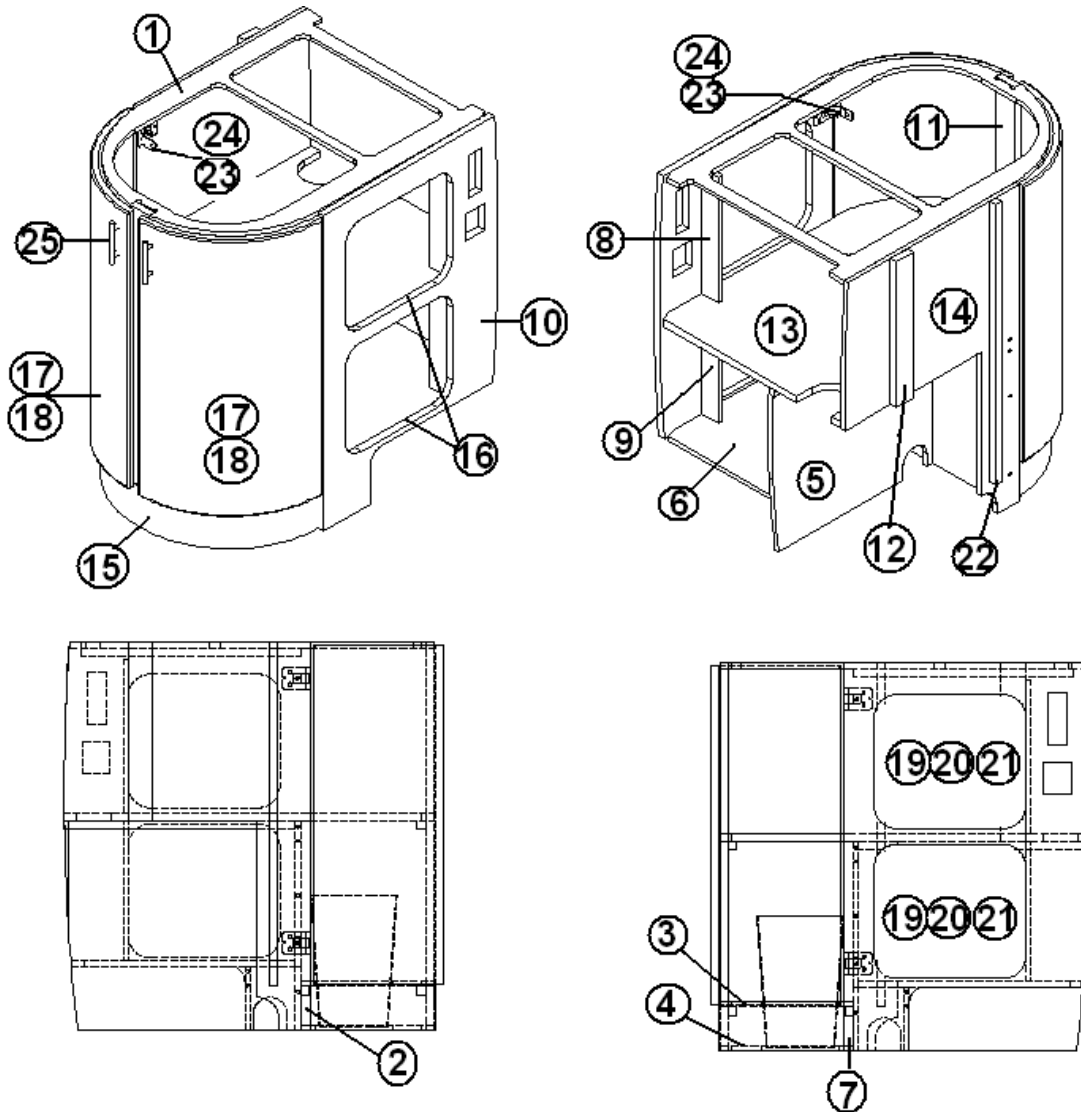

2013 FLYING CLOUD

FURNITURE, GALLEY

Galley, 27' FB Signature, Aft Section

Part numbers are on the next page