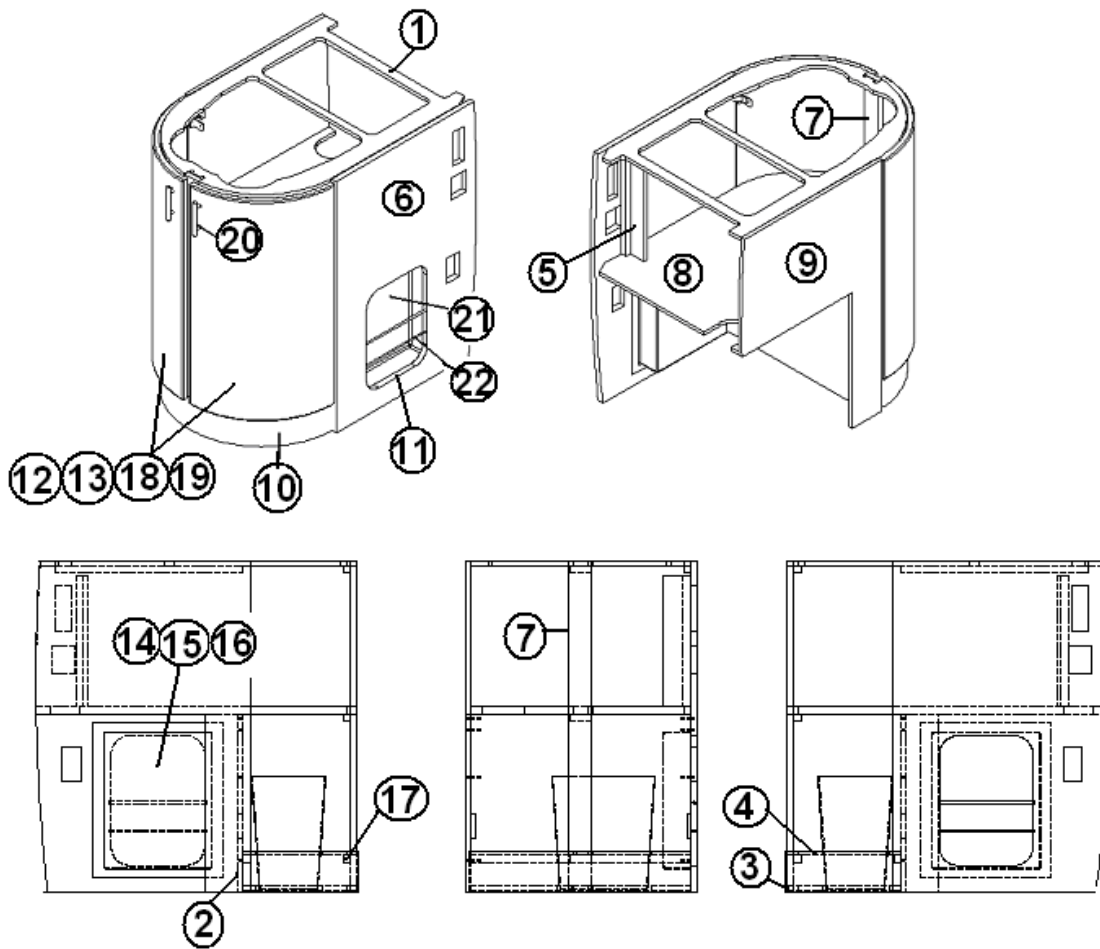

2013 FLYING CLOUD

FURNITURE, GALLEY

Galley, 25' Front Bed Signature, Aft Section

Part Numbers on the Next Page