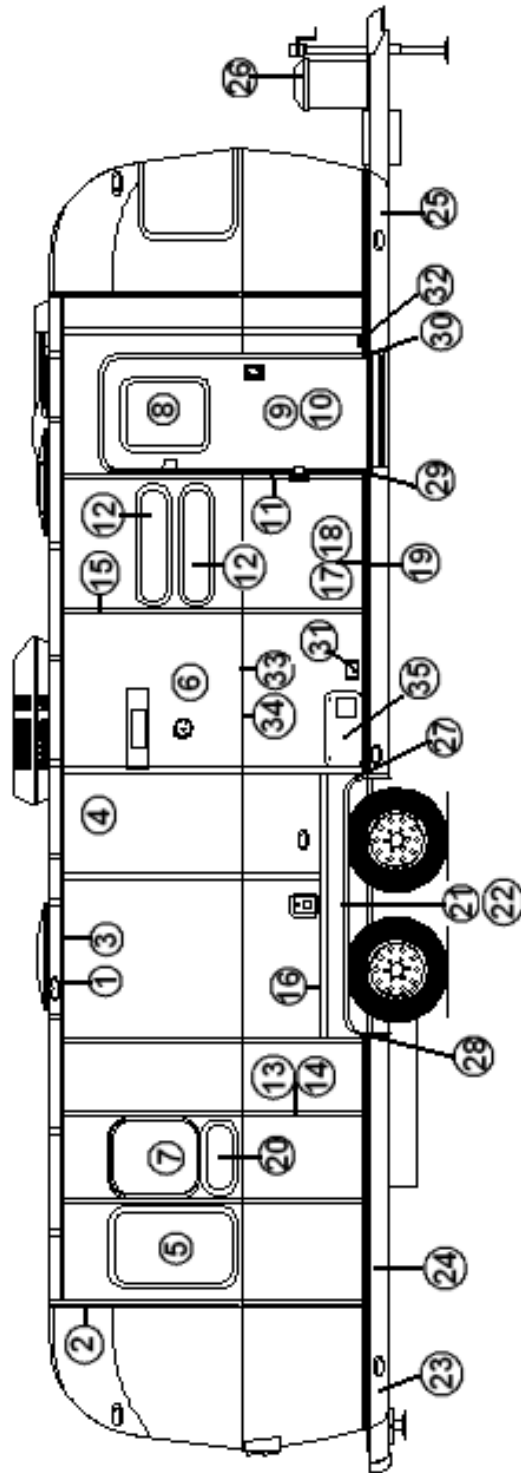

2013 FLYING CLOUD

EXTERIOR BODY

Shell Attachment

300023-02 Washer, hold down, hole, offset

2013 FLYING CLOUD

EXTERIOR BODY

WALL, CURBSIDE, 30'

PARTS LISTED ON NEXT PAGE