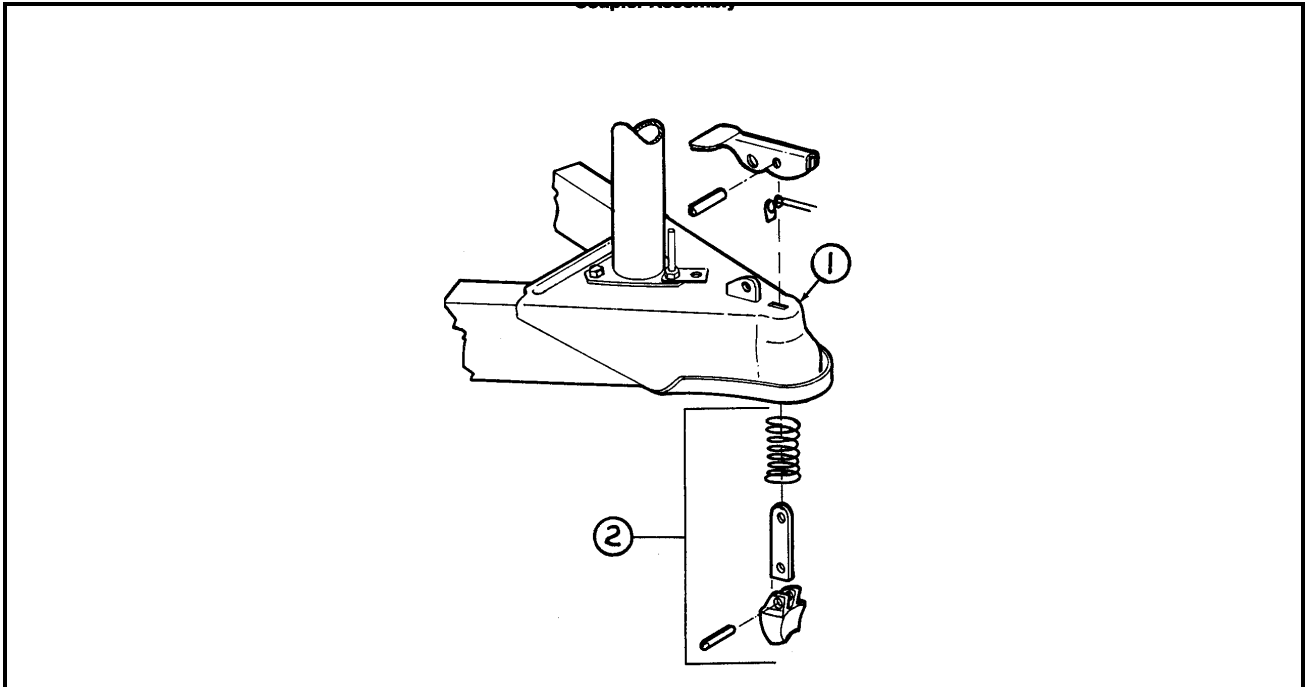

- 400961 Power jack w/foot pad
- 410598 Foot pad, power jack

2013 FLYING CLOUD

CHASSIS

Hitch Coupler/Safety Chains

- | | |
|-----------|--------------------------------|
| 1. 680343 | Coupler assembly, 2 5/16" |
| 2. 680345 | Repair kit, 2 5/16" coupler |
| 400945 | 5/16" clevis, safety slip hook |