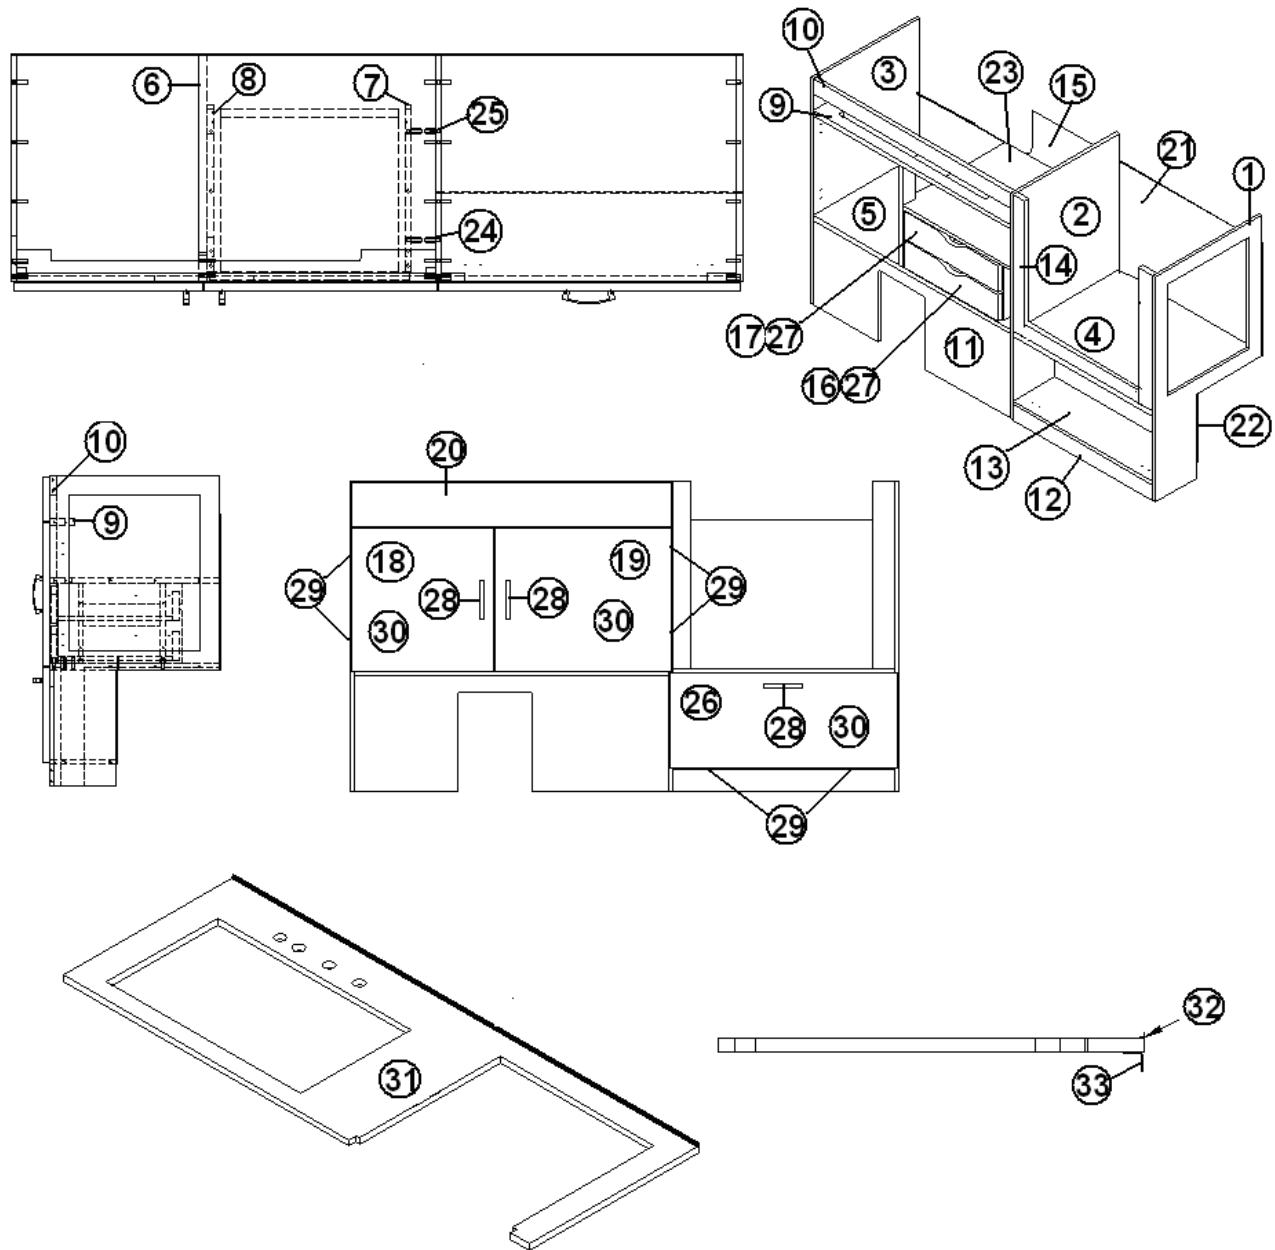

2013 FLYING CLOUD

FURNITURE, GALLEY

Galley, 23' Front Bed

Part numbers are on the next page.

2013 FLYING CLOUD

FURNITURE, GALLEY

Galley, 23' Frt. Bed

967819-09	Galley Assembly
1. 967819-1	Panel, galley, 19.13 X 35.00
2. 967819-2	Panel, galley, 19.13 X 35.00
3. 967819-3	Panel, galley, 19.13 X 35.00
4. 967819-4	Panel, galley, 19.13 X 25.00
5. 967819-5	Panel, galley, 19.13 X 35.38
6. 967819-6	Panel, galley, 19.13 X 15.56
7. 967819-7	Panel, galley, 14.13 X 9.09
8. 967819-8	Panel, galley, 14.13 X 9.09
9. 967819-9	Panel, galley, 2.75 X 35.38
10. 967819-0910	Panel, galley, 35.38 X 2.25
11. 967819-0911	Panel, galley, 35.38 X 13.06
12. 967819-0912	Panel, galley, 25.00 X 2.44
13. 967819-13	Panel, galley, 7.50 X 25.00
14. 967819-33	Panel, galley, 25.00 X 23.44
15. 967819-34	Panel, galley, 35.88 X 13.63
16. 967819-0916	Panel, galley, 16.88 X 4.13
17. 967819-1517	Panel, galley, 16.88 X 4.13
18. 967819-1518	Panel, galley, 16.00 X 16.18
19. 967819-1519	Panel, galley, 19.88 X 16.18
20. 967819-1520	Panel, galley, 36.00 X 5.00
21. 967819-21	Panel, galley, 17.62 X 61.88
22. 967819-22	Panel, galley, 10.62 X 26.00
23. 967819-23	Panel, galley, 19.13 X 20.00
24. 967819-24	Panel, galley, 2.00 X 9.09
25. 967819-25	Panel, galley, 2.00 X 9.09
26. 967819-1526	Door, galley, 25.63 X 10.75
27. 965584-01	Drawer box, 3.38" X 13.75" X 13
28. 382029-05	Handle, 21.33"
29. 381607	Hinge assembly
30. 381228-01	Catch, grabber door
31. 967817-09	Galley top
32. 115064	Trim, aluminum, counter top
33. 114812	Aluminum angle, 1.00 X 1.00
381773-02	Slide, drawer
382029-04	Handle, 15.00"
115309	Toe Kick, Galley, Aluminum
381708	Waste Basket
967860	Insert, Cutlery Drawer
195329-202	Hemisphere Clear Bump-On