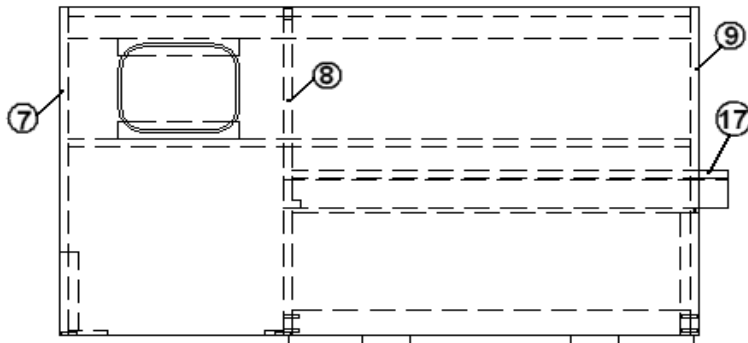

2013 FLYING CLOUD

FURNITURE, LOUNGE

SOFA ASSEMBLY, 25'

967731-09	SOFA ASSEMBLY
1. 967732	SOFA BED ASSY
2. 967731-2	PANEL-SOFA 52.81"X29.5"
3. 967731-3	PANEL-SOFA 33.63"X10.38"
4. 967731-094	PANEL-SOFA 9.88"X33.25"
5. 967731-095	PANEL-SOFA 3.19"X11.25"
6. 967731-096	PANEL-SOFA 1.5"X12.13"
7. 967731-097	PANEL-SOFA 29.5"X14.13"
8. 967731-8	PANEL-SOFA 29.47"X12.13"
9. 967731-9	PANL-SOFA 14.13"X29.5"
10. 967731-10	PANEL-SOFA 2.25"X12"
11. 967731-11	PANEL-SOFA 2.25"X9"
12. 967731-12	PANEL-SOFA 2.25"X32.88"
13. 381775	DRAWER PULL-FLUSH SATIN #UT-10
14. 381072	HINGE 3" X 1 7/8" OPEN GOLD
15. 381228-01	CATCH GRABBER DOOR C3-803
16. 101115	SHEET, ALUM .060 X 48 X 120
17. 114506-08	CLOSEOUT-36"WIRE DIN
320149	SCREW- #10 X .75" FHP ZINC FH
967731-0921	PANEL-SOFA 5"X52.81"