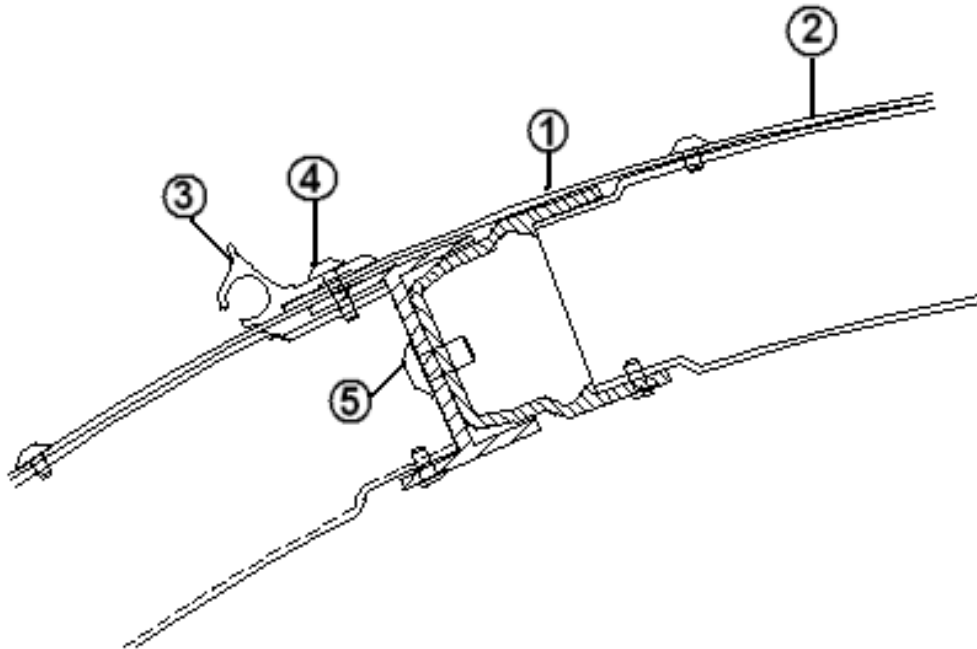

2013 FLYING CLOUD

EXTERIOR BODY

ROOF, 25'

1. 114489-262	Aluminum sheet .032 x 60" x 197.25" wht.
2. 114669-307	Aluminum sheet .032 x 12.69" X 197.25" wht.
3. 114290	Extrusion, Awning/Drip Rail
4. 325003-01	Rivet, Anodized Clear 1/8 x 7/16"
5. 340123-02	Fastener Huck, 3/16" Dia.
114668	Roof Bow, "I"
104408	Extrusion, Z Rib
114987-01	Extrusion, Roof Corner
325002-03	Rivet 1/8" x 3/8" P. White
330127-03	Rivet 1/8" Mill AD43ABS
101828	Extrusion, Alum. Window Stiffener