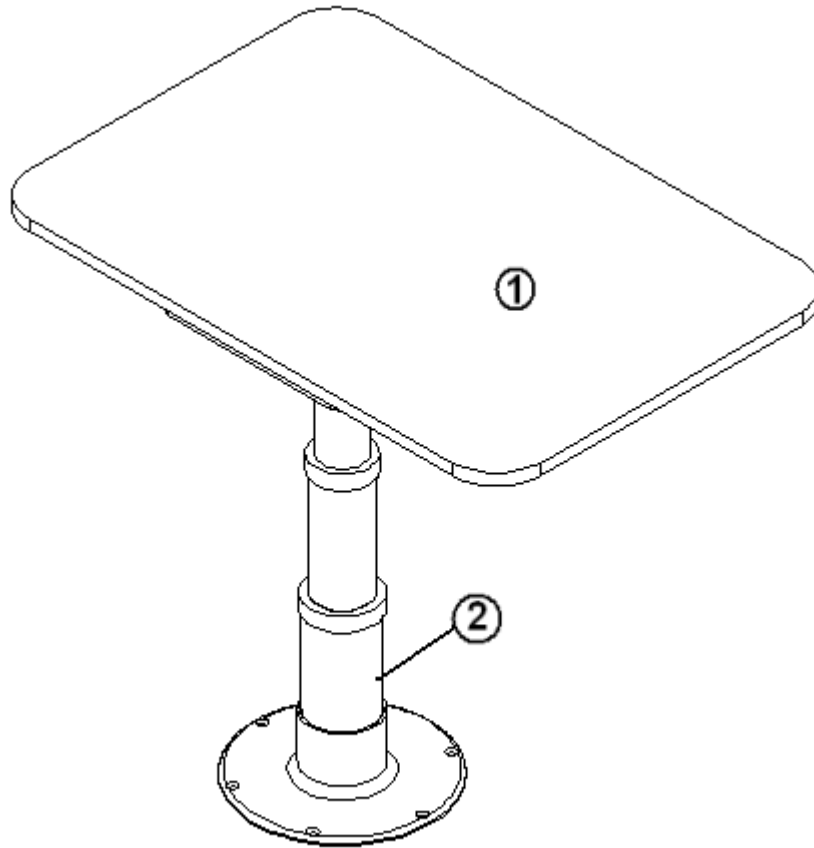

2013 FLYING CLOUD

FURNITURE, GALLEY

Pedestal Table, Sliding, 30' Bunk

	967924	Sliding Pedestal Table, 30'BUNK
1.	967924-1	Top, Sliding Pedestal, 24" x 35"
1.	967924-241	Top, Sliding Pedestal, Golden Night
2.	382073-01	Bracket, Pedestal Table
	381400-01	Drawer Slide 2900-12"
	345496	Screw, Truss HD #8-32 x 1/2
	350196	Acorn Nut, Self Locking #8-32
	381109-01	Latch w/Flat U Strike