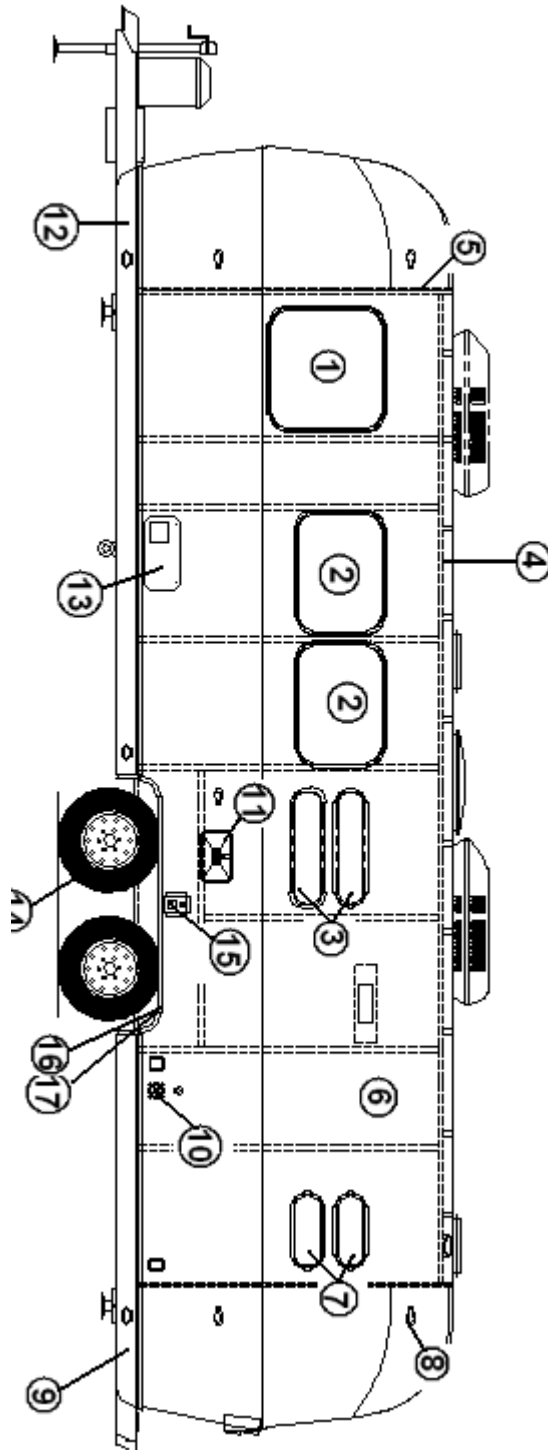

2013 FLYING CLOUD

EXTERIOR BODY

WALL, ROADSIDE, 30' BUNK

Parts Listed On Next Page