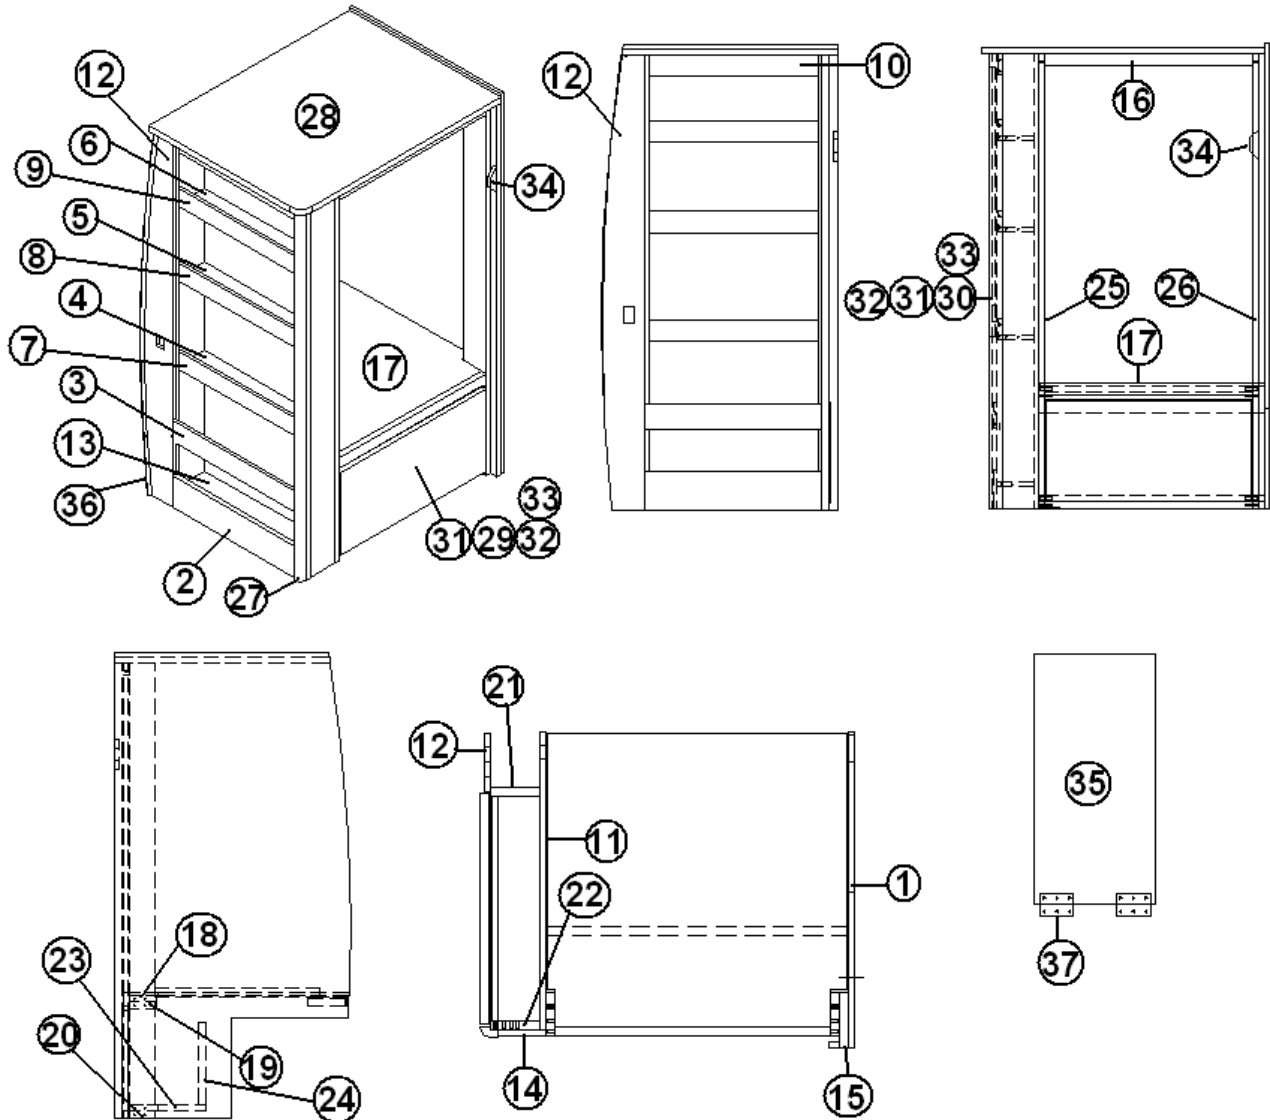

2013 FLYING CLOUD

FURNITURE, GALLEY

Refrigerator Cabinet, 19'

Part numbers are on the next page.