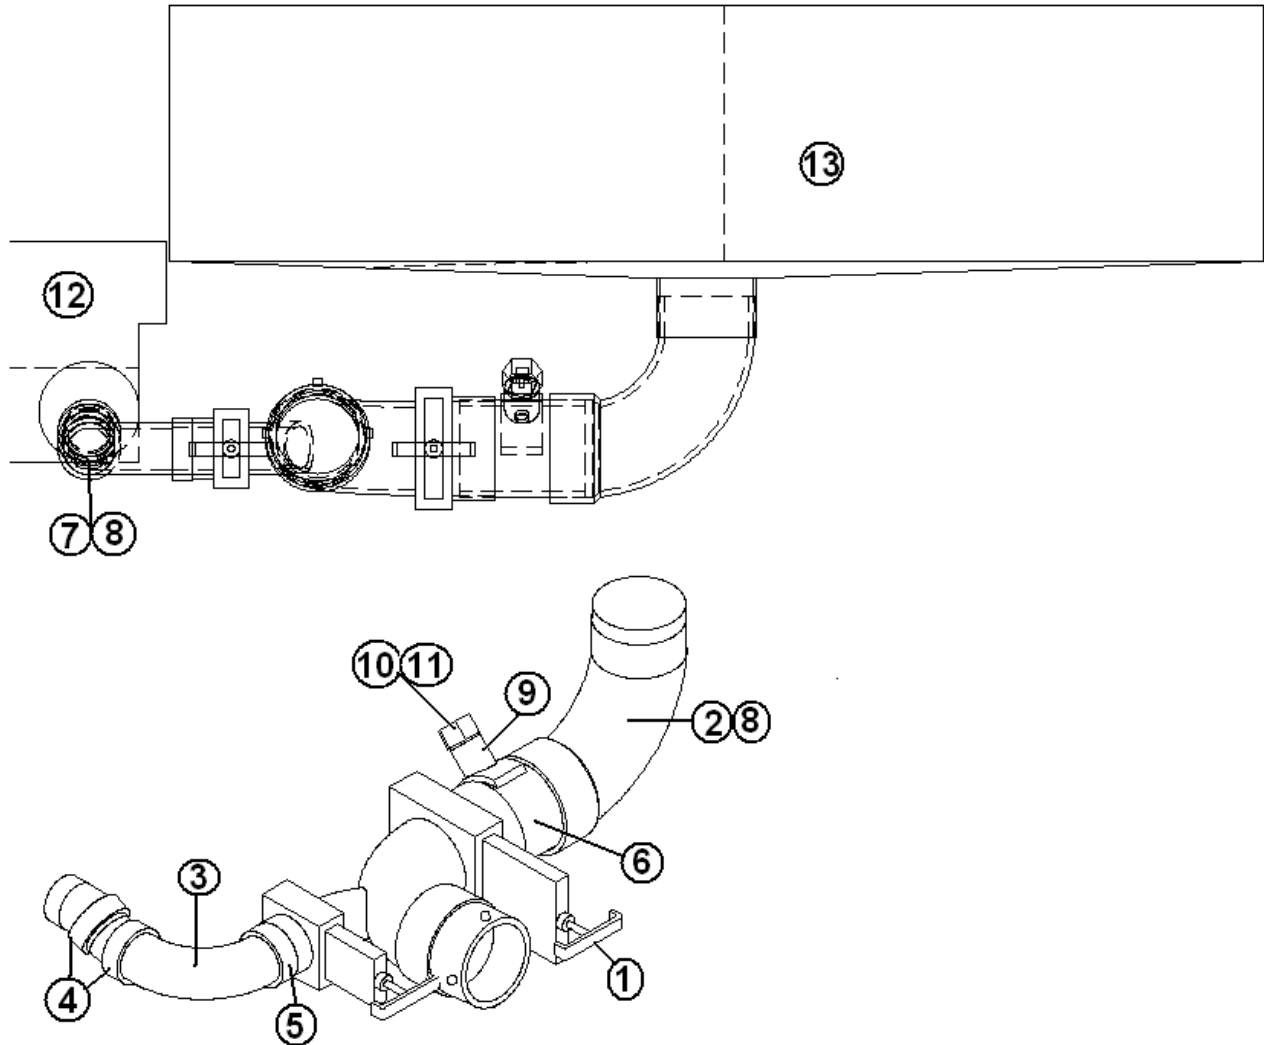

2013 FLYING CLOUD

PLUMBING, DRAIN

Drain Valves/Tanks, 23' Front Bed

Part numbers on the next page.