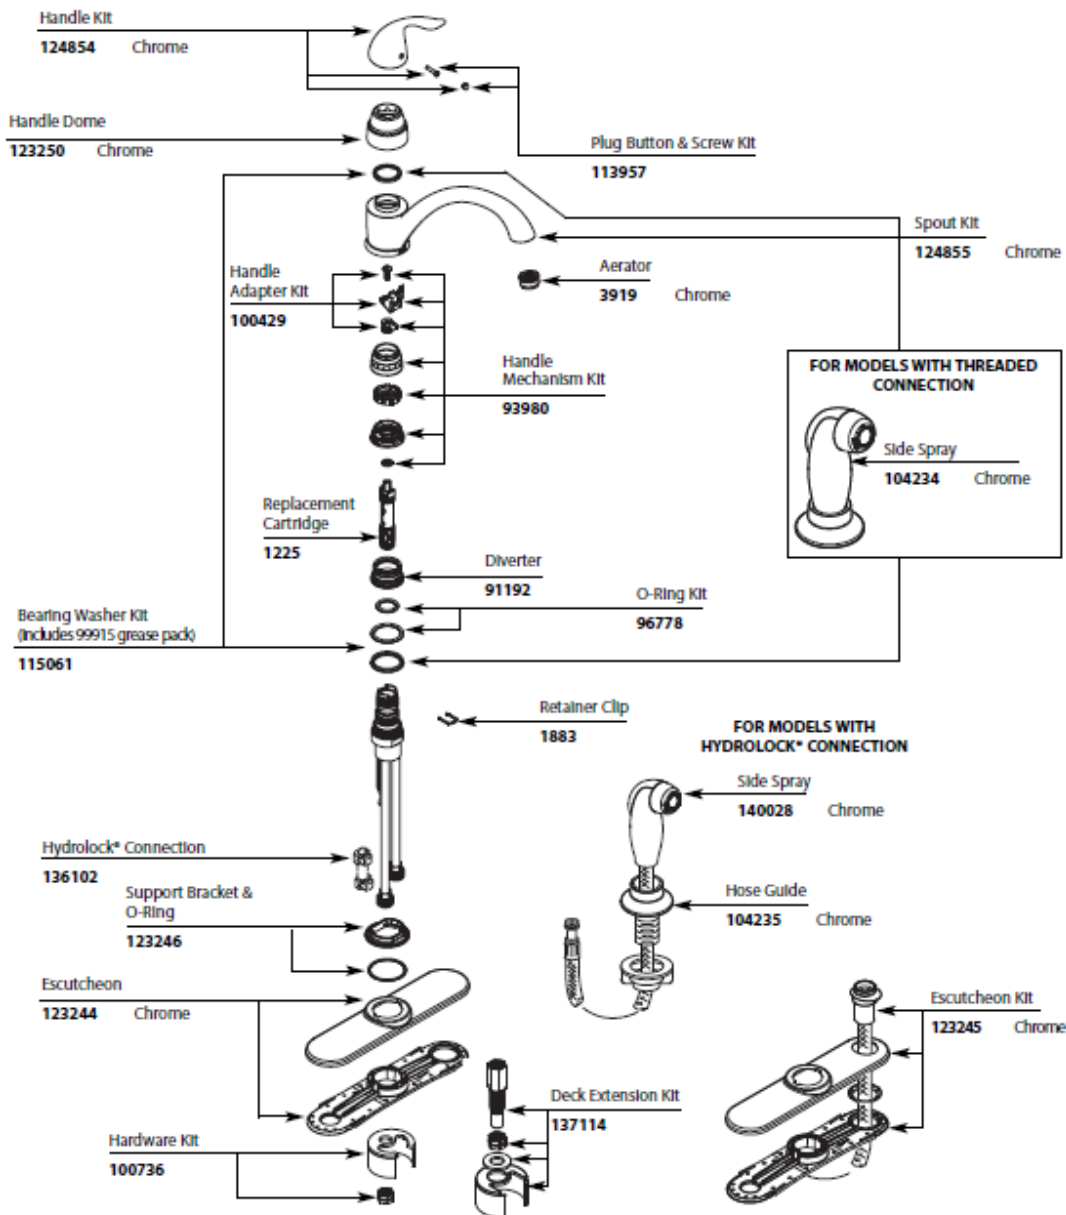

2013 FLYING CLOUD PLUMBING, FRESH WATER

Faucet, Galley
602327

FAUCET-MOEN TORRANCE W/SPRAY

Contact Moen at 1-800-BUY-MOEN for warranty and your local parts outlet.