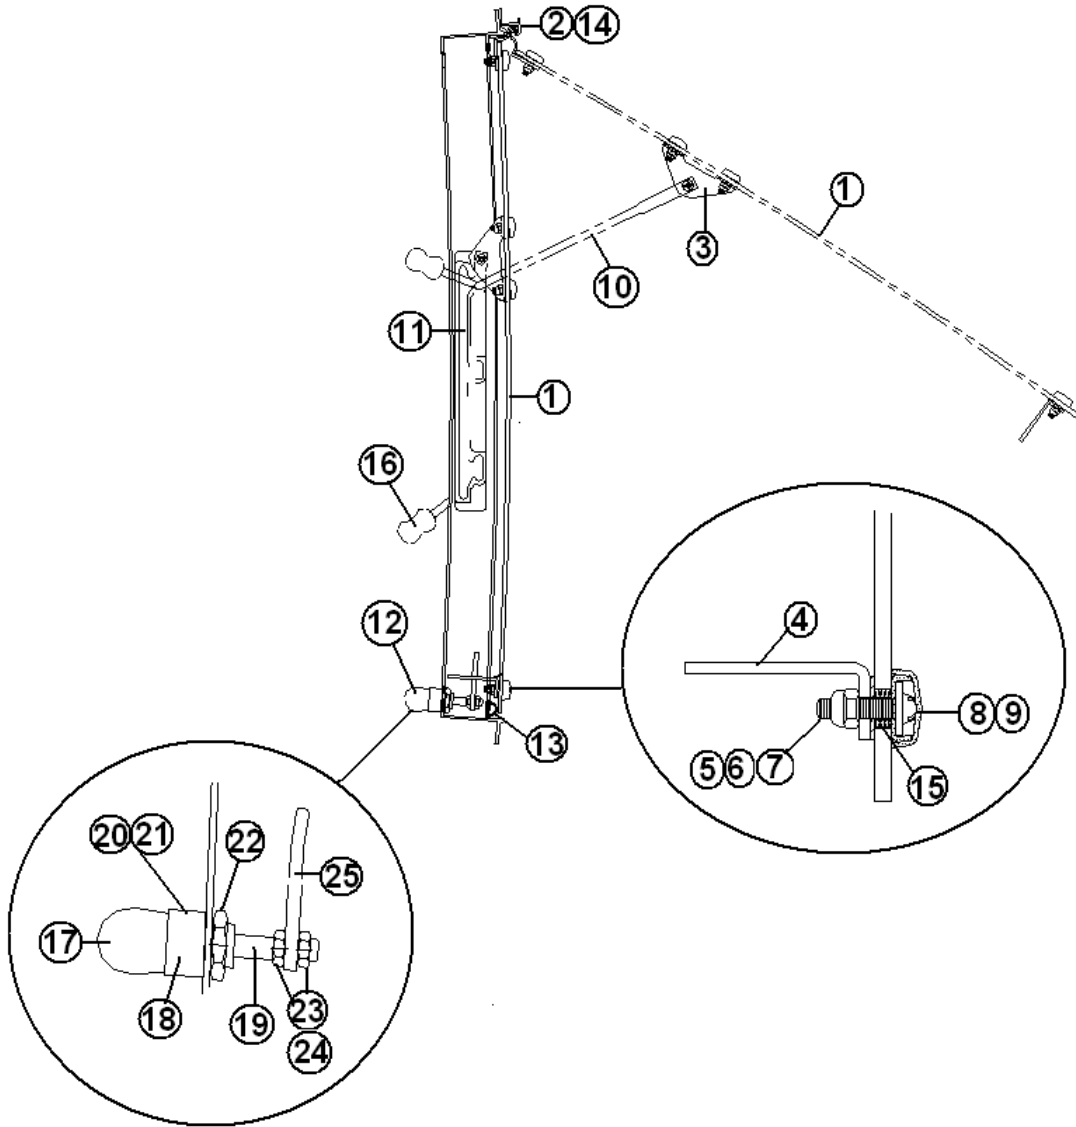

2013 FLYING CLOUD DOORS/WINDOWS/AWNINGS

Window Parts Diagram

Part numbers on next page