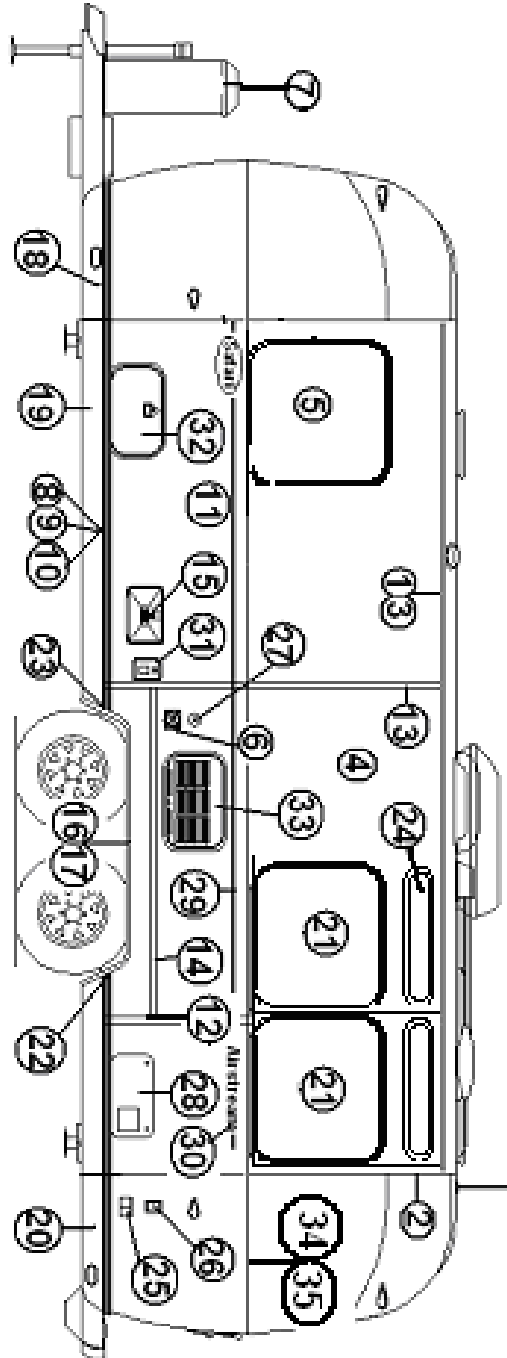

2013 FLYING CLOUD

EXTERIOR BODY

Wall, Roadside, 25' Front Bed

Part numbers are on the next page