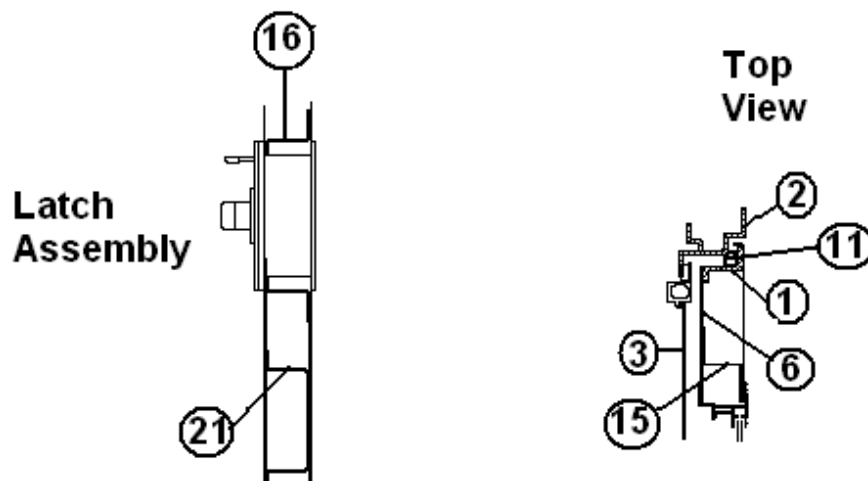

2013 FLYING CLOUD

DOORS, EXTERIOR

Main Door, RH Hinge

Part numbers are on the next page.