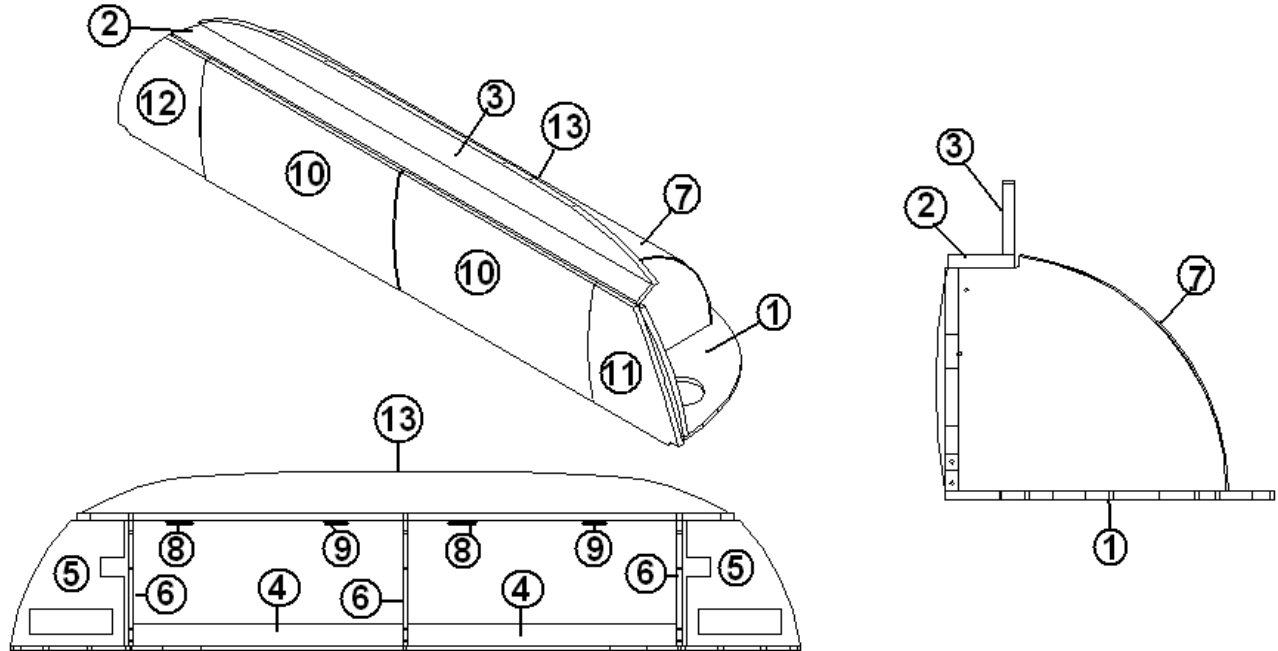

2013 FLYING CLOUD

FURNITURE, BEDROOM

End Liner Roof Locker, Front, 23' Front Bed, 20'

967291-09	Front end liner assembly
1. 967294-09	Bottom, narrow body, end liner locker
2. 967288-09	Top, narrow body, end liner locker
3. 967289-09	Header, narrow body, end liner locker
4. 967290-09	Stile, narrow body, end liner locker
5. 967283	End support, roof locker, 12.00 X 13.25
6. 967277-01	Divider, RH, roof locker, 17.33 X 13.93
7. 967291-099	Panel, 22.00 X 58.25
8. 381840-01	Hinge, overhead spring LH
9. 381840-02	Hinge, overhead spring RH
10. 801786-0914	Door, radius foam 15.25"X 28.38
11. 801786-0514	Door, radius foam 15.25"X 12.5"
12. 801786-0614	Door, radius foam 15.25"X 12.5
13. 201673-01	Molding, Oak, Cove
382070	Rubber Dots, Black
512562	Receptacle Gasket w/adhesive