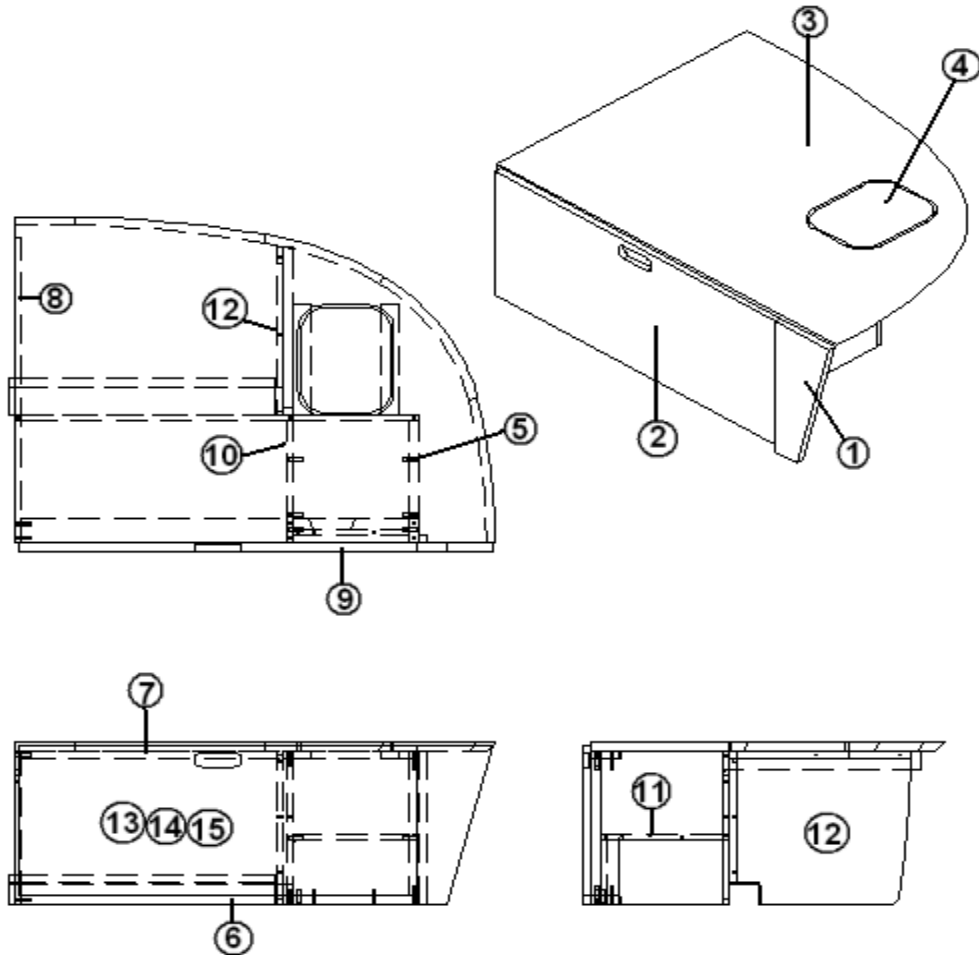

2013 FLYING CLOUD

FURNITURE, LOUNGE ROADSIDE DINETTE SEAT ASSEMBLY, 25'

967730-09	SEAT ASSY., ROADSIDE DINETTE, 25'
1. 967730-091	PANEL-DIN 14.38"X6.38"
2. 967730-092	PANEL-DIN 13.63"X33.13"
3. 967730-3	PANEL-DIN 29.5"X40.19"
4. 967730-4	PANEL-DIN 2.25"X12.38"
5. 967730-5	PANEL-DIN 11.00" X 13.13"
6. 967730-6	PANEL-DIN 2.25"X33.25"
7. 967730-7	PANEL-DIN 2.25"X33.25"
8. 967730-8	PANEL-DIN 27.5"X13.88"
9. 967730-9	PANEL-DIN 5.00" X 9.75"
10. 967730-10	PANEL-DIN 12.50" X 13.88"
11. 967730-11	PANEL-DIN 9.75" X 10.25"
12. 967730-13	PANEL-DIN 13.88"X8.75"
13. 381775	DRAWER PULL-FLUSH SATIN #UT-10
14. 381072	HINGE 3" X 1 7/8" OPEN GOLD
15. 381228-01	CATCH GRABBER DOOR C3-803
114506-08	CLOSEOUT-36"WIRE DIN