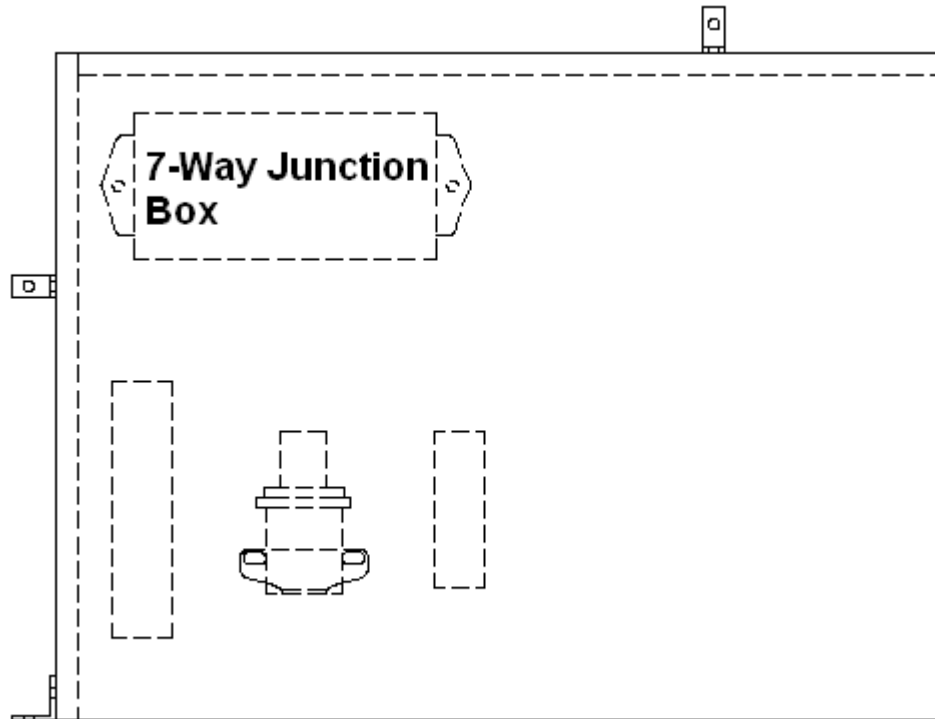

2013 FLYING CLOUD

FURNITURE, BEDROOM

Closeout, Electrical, 27' J-Queen Bedroom

966788 Electrical Closeout