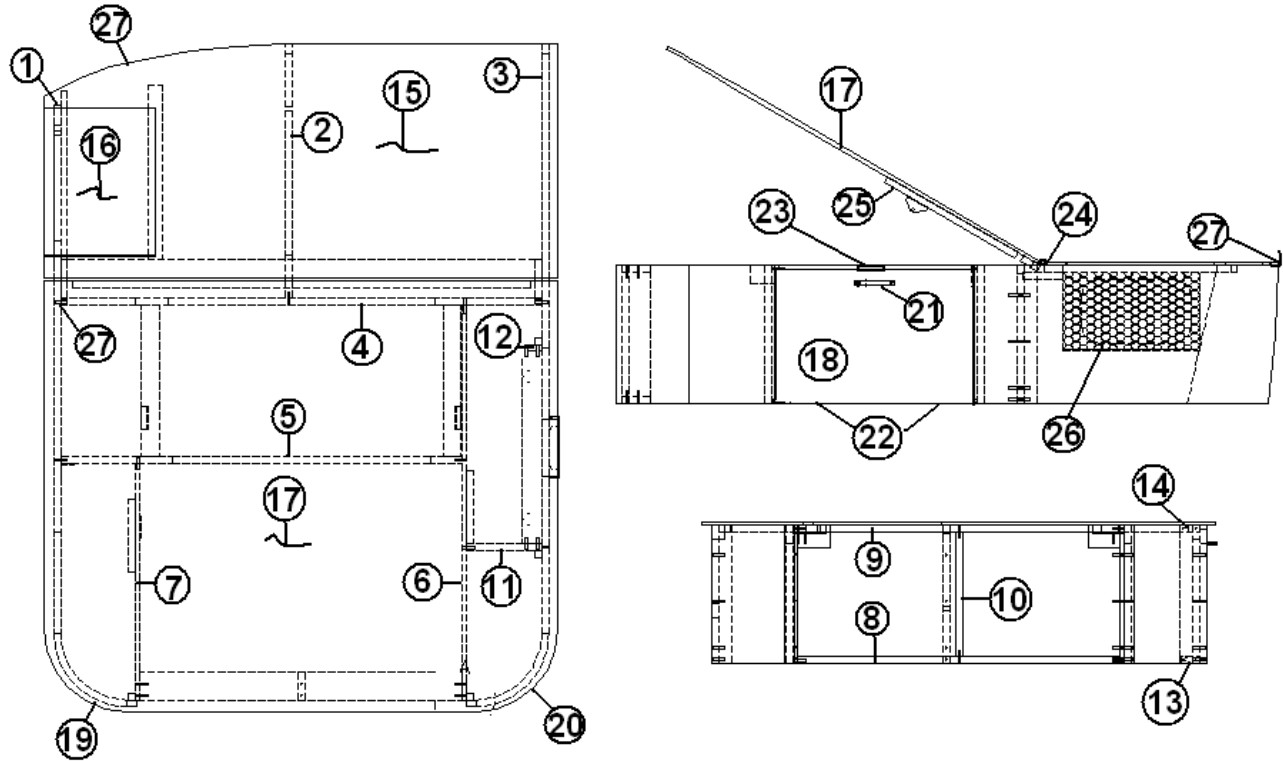

2013 FLYING CLOUD

FURNITURE, BEDROOM

Wardrobe Erase board and Key Hooks, 20'

1. 381902
2. 381945

Hook, Stainless Steel, screw in
Board, dry erase, 11" X 14" magnetic

2013 FLYING CLOUD

FURNITURE, BEDROOM

Bed, 23' Front Bed