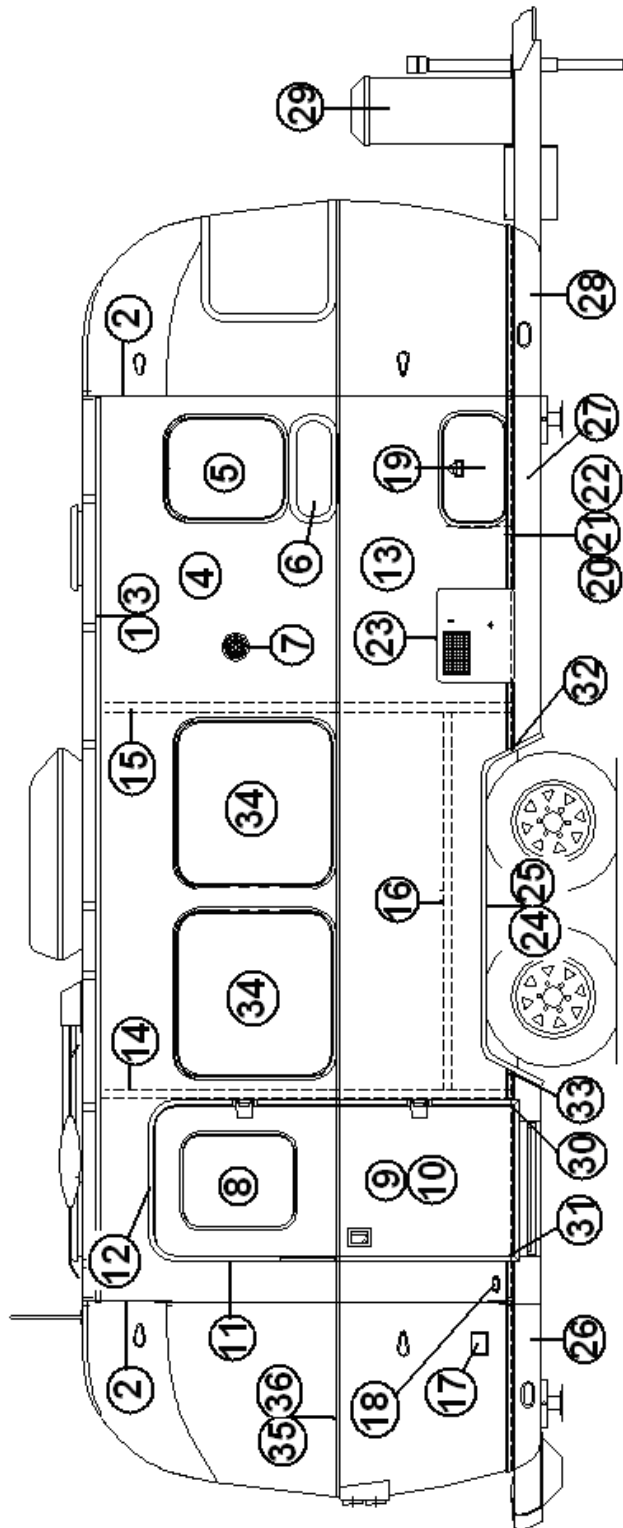

2013 FLYING CLOUD

EXTERIOR BODY

Wall, Curbside, 23' Front Bed

Part numbers are on the next page