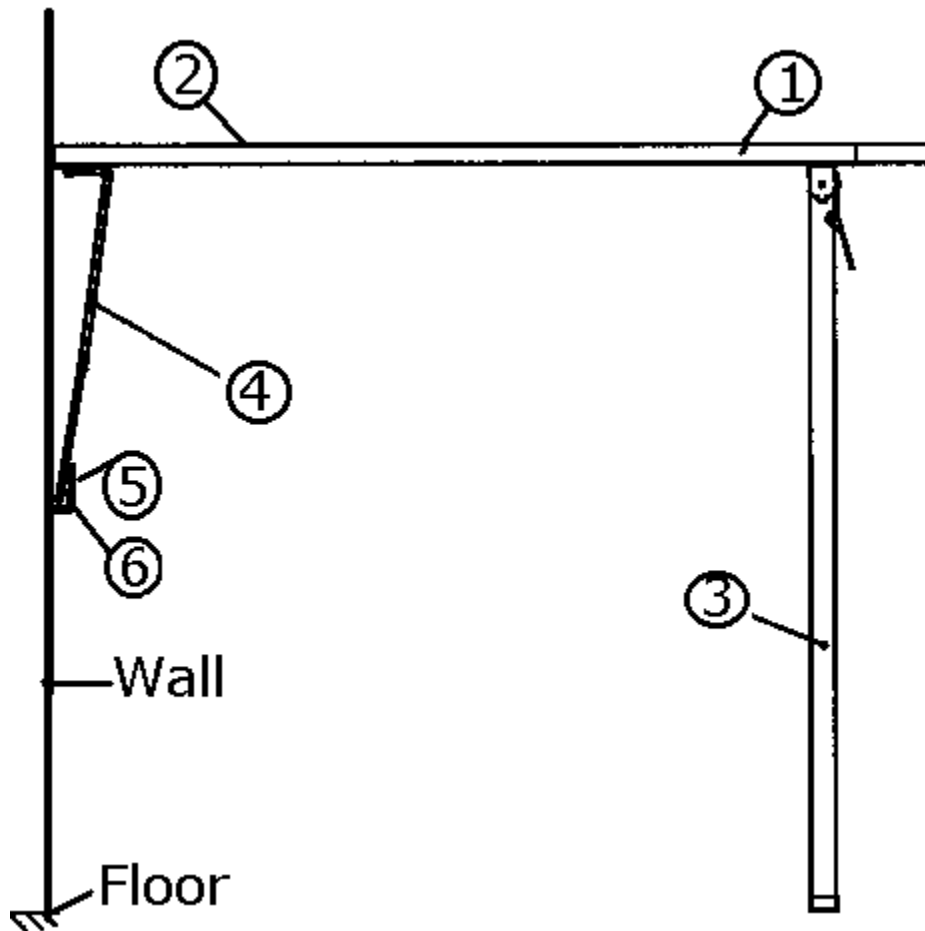

2013 FLYING CLOUD

FURNITURE, GALLEY

Dinette Table, 28' W, 30'

967398-09	Dinette table assembly
967398-091	Dinette table top
967398-241	Dinette table top Golden Night
365347-02	Edgebanding, Luna Frost
365358-02	Edgebanding, Golden Night
382177	Leg, folding table
380284-03	Table hinge bracket
380284-02	Center hinge
340018	Catch plate