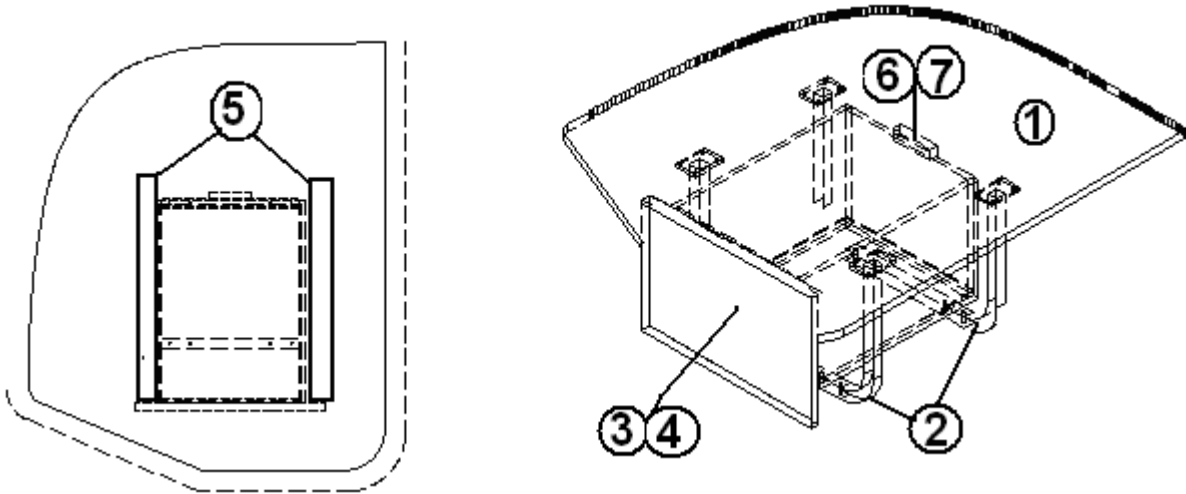

2013 FLYING CLOUD

FURNITURE, LOUNGE

Dinette Seat, Curbside, 25' Front Bed, 27' Front Bed

966889-09	Seat assembly, CS dinette
1. 966889-091	Panel, LH dinette seat, 33.38 X 40.18
2. 454177	Leg, dinette, aluminum
3. 964909-11	Drawer box, 10" X 14.00" X 19.00"
4. 966889-094	Door, dinette 11.50" X 18.00"
5. 381833-01	Drawer slide, under shelf, 18", (PR)
6. 381074	Catch, bulldog #65S (copper)
7. 800581-01	Lumber, oak, 1 3/16" X 1.5"