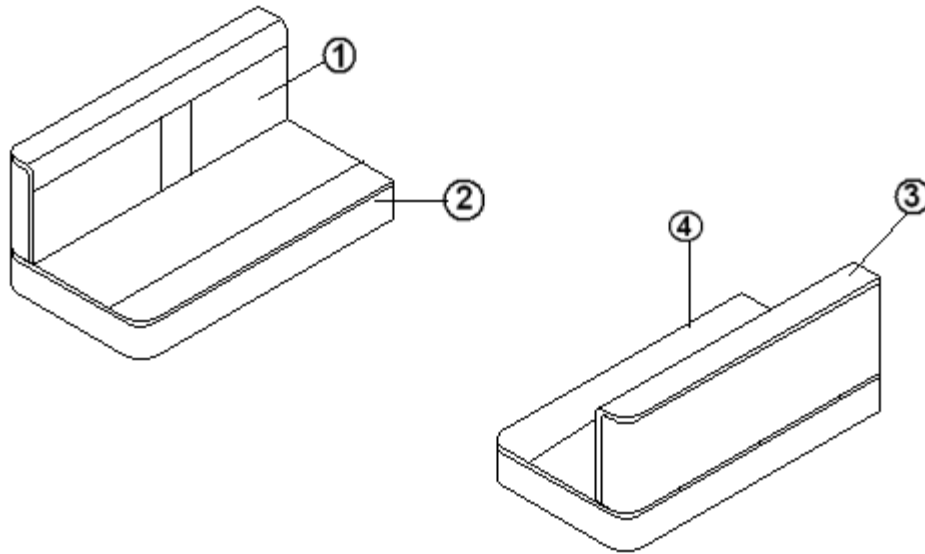

2013 FLYING CLOUD

FURNITURE, GALLEY

KIT, DINETTE CUSHIONS, ULTRA LEATHER, 28', 30'

703917G   KIT, DINETTE CUSHIONS, ULTRA LEATHER, BRISA GOLDEN

703917B   KIT, DINETTE CUSHIONS, ULTRA LEATHER, BLACK

1. 703917-01   BACKREST
2. 703917-02   SEAT CUSHION
3. 703917-03   BACKREST
4. 703917-04   SEAT CUSHION