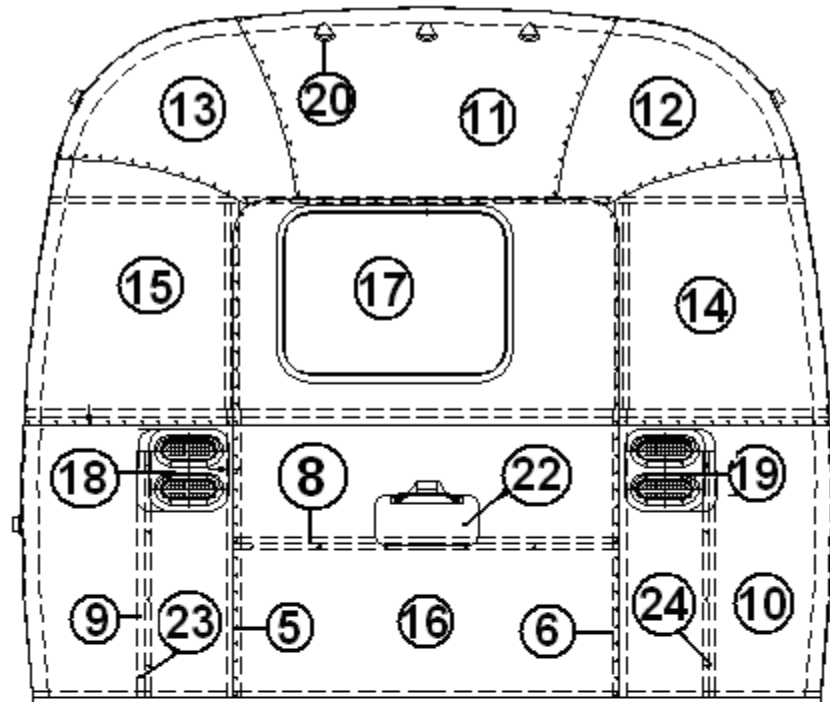

2013 FLYING CLOUD

EXTERIOR SHELL

AFT END, 23' FRONT BED

Part Numbers are on the Next Page