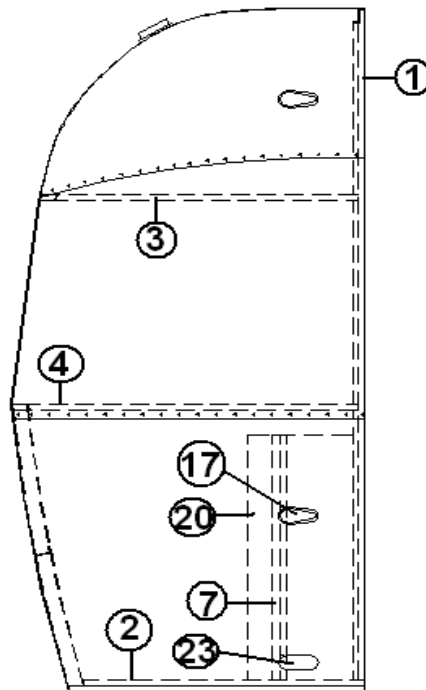

2013 FLYING CLOUD

EXTERIOR SHELL

AFT END, 28', 30'

	922677	Aft End Assembly
1.	114993	End bow
2.	114676	Floor bow
3.	114678	Upper window bow
4.	114677	Lower window bow
5.	114505-01	Support, lower end, LH
6.	114505-02	Support, lower end, RH
7.	101315-01	Brace, vertical rear
8.	104408	Z-rib
9.	114888	Segment, center left
10.	114889	Segment, center right
11.	114893	Segment #25
12.	114890	Segment #26
13.	114891	Segment #27
14.	114894	Segment #28
15.	114895	Segment #29
16.	114880-307	Alum. Sheet, .060 x 19.0" x 51.0"
17.	512227	Light, clearance, red LED
18.	371348-02	Window, Rear w/ red handles
19.	921159	Trunk door assembly
20.	114849-03	Alum. Sheet, 040 x 12.0" x 29.0"
21.	500095	Red reflector, rectangular
22.	512455	License plate holder, black, LED
23.	952929-02	CS tail light assembly
24.	952929-01	RS tail light assembly
25.	101315-01	Brace, vertical, rear, LH
26.	101315-02	Brace, vertical, rear, RH
	510446	Reflector, stick on, red

2013 FLYING CLOUD

EXTERIOR SHELL

AFT END, 30' BUNK

Parts Listed On Next Page