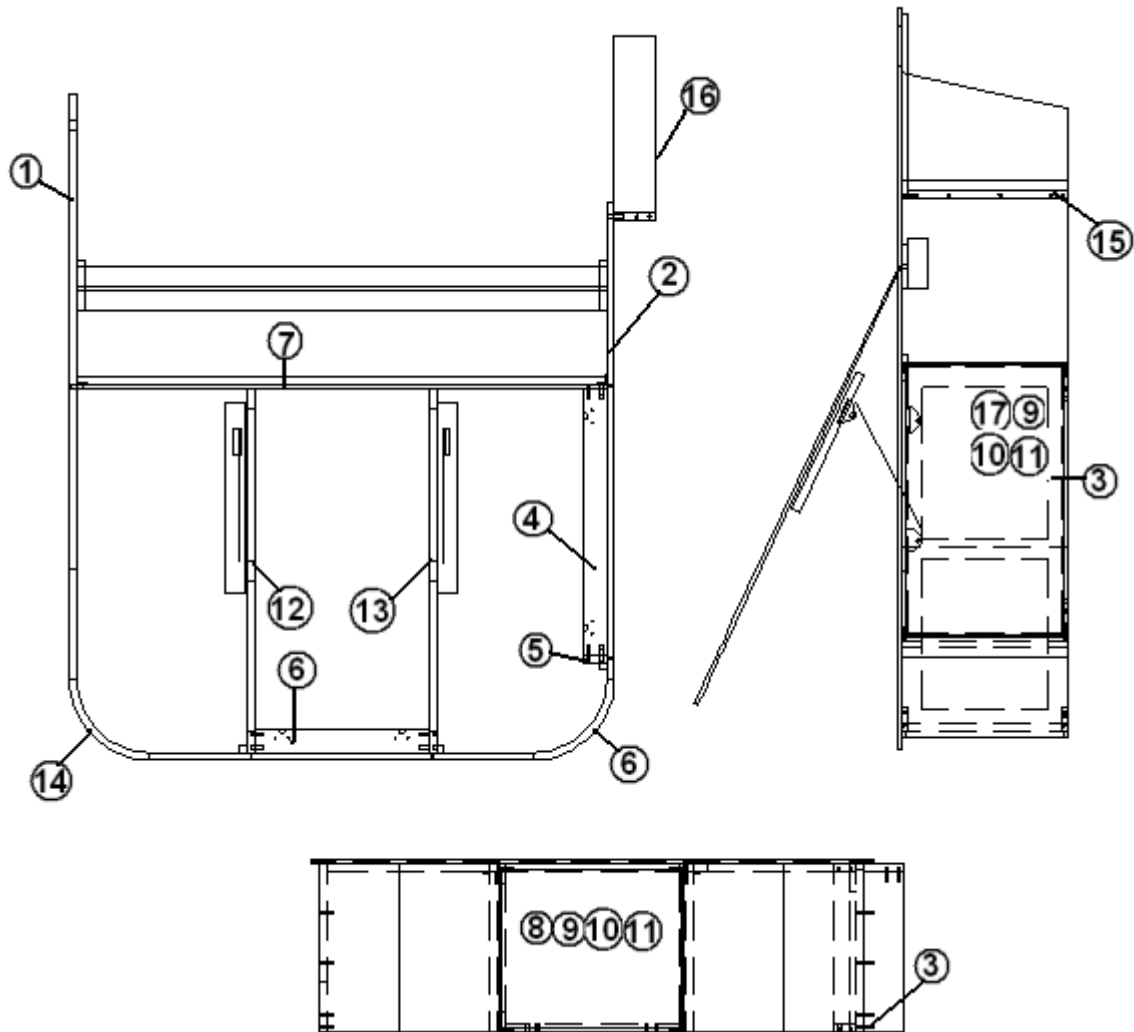

2013 FLYING CLOUD FURNITURE, BEDROOM

Bed Base Assy., 25'

Parts Listed on Next Page