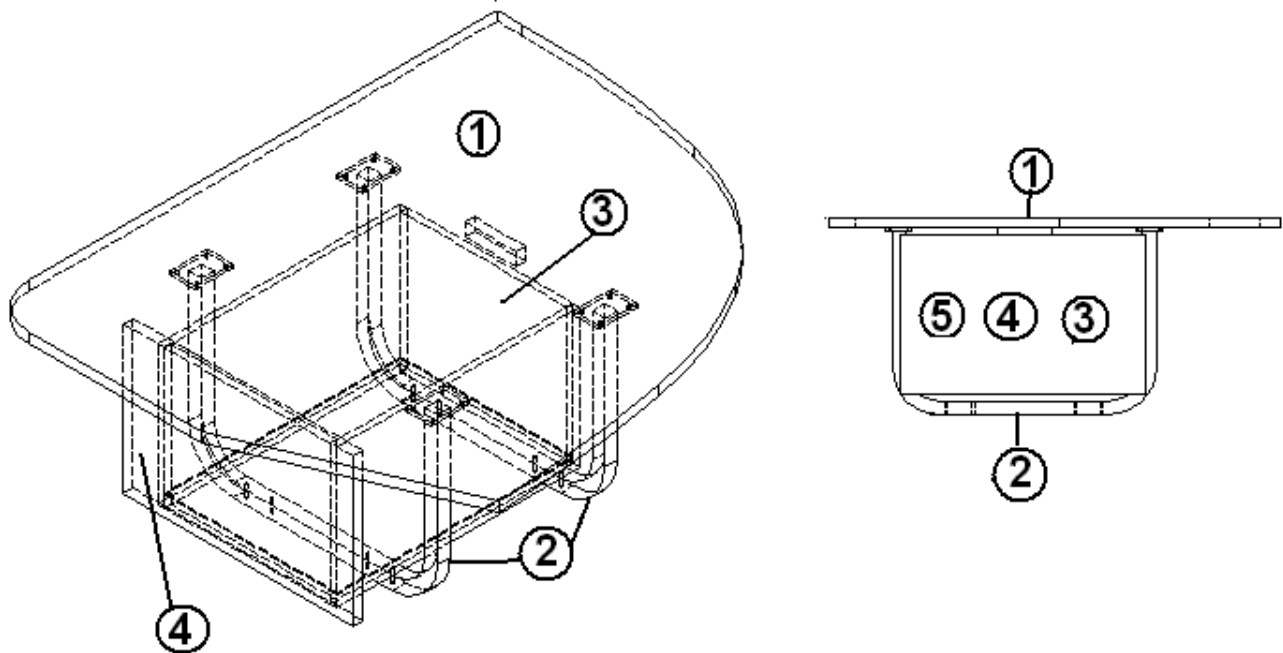

2013 FLYING CLOUD

FURNITURE, GALLEY

Dinette Seat, Curbside, 19'

966961-09	Seat, CS dinette
1. 966961-091	Panel, 33.38 X 40.19
2. 454177	Leg, dinette, aluminum
3. 964909-11	Drawer box, 10" X 14.00 X 19.00
4. 966961-094	Drawer face ,18.00 X 11.50
5. 381074	Catch, bulldog, (copper)
381833-01	Drawer slide, under shelf 18" (PR)