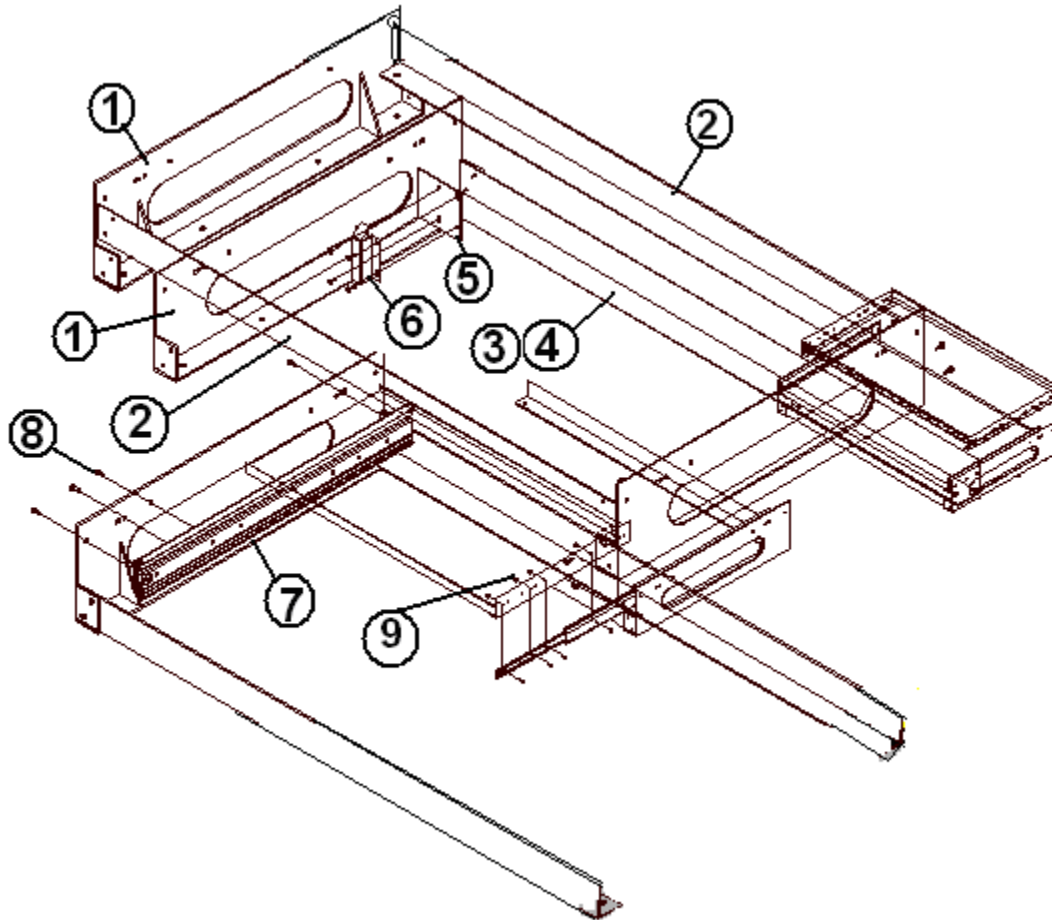

2013 FLYING CLOUD

CHASSIS

Rear Storage Slide, "W" Bed

1. 454596	Floor mounting bracket, rear storage
2. 454597	Angle, crossmember, rear storage
3. 454598	Slide bracket, rear storage
4. 454599	Storage box, crossmember
5. 454600	Latch, bracket
6. 382035	Latch, Sundecker
7. 382036	Slide, 24" Accuride end
8. 320120-500	Screw, 10-32, flat head
9. 350029	Lock nut, 10-32